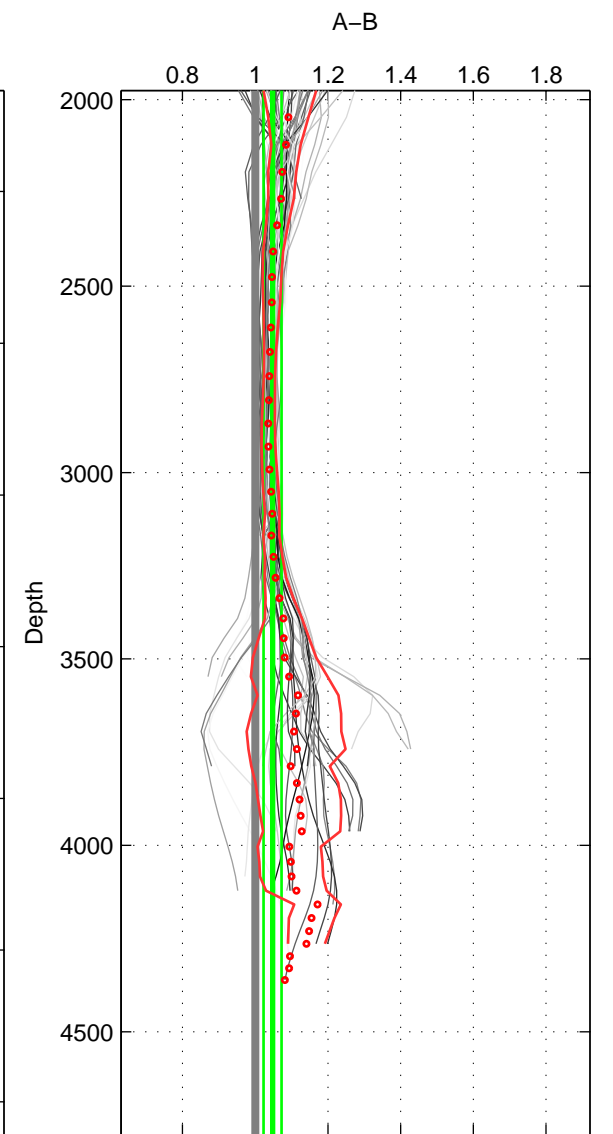

Cruise A (red). Date: Jan 1993 Cruisename: 144-06MT19921227

Cruise B (blue). Date: Feb 1994 Cruisename: 238-323019940104

\*\*\* "Favourite" values are means of spaces 1 2 3.

	Offset	O.StDev	Ratio	R.Stdev	Rating
SIGMA:	0.071	0.042	1.045	0.027	5
THETA:	0.047	0.057	1.031	0.037	5
DEPTH:	0.066	0.034	1.048	0.025	5
FAV.:	0.062	0.044	1.041	0.030	5

Profiles of A: 7  
 Profiles of B: 9  
 Diff profs: 45  
 WMoffset (A-B): 0.071469  
 WMoffset stdev: 0.042232  
 WMratio (A/B): 1.0448  
 WMratio stdev: 0.027043

Quality (1-5): 5

Profiles of A: 8  
 Profiles of B: 9  
 Diff profs: 51  
 WMoffset (A-B): 0.047412  
 WMoffset stdev: 0.056517  
 WMratio (A/B): 1.0308  
 WMratio stdev: 0.036678

Quality (1-5): 5

Profiles of A: 8  
 Profiles of B: 9  
 Diff profs: 51  
 WMoffset (A-B): 0.065851  
 WMoffset stdev: 0.033643  
 WMratio (A/B): 1.0477  
 WMratio stdev: 0.024962

Quality (1-5): 5