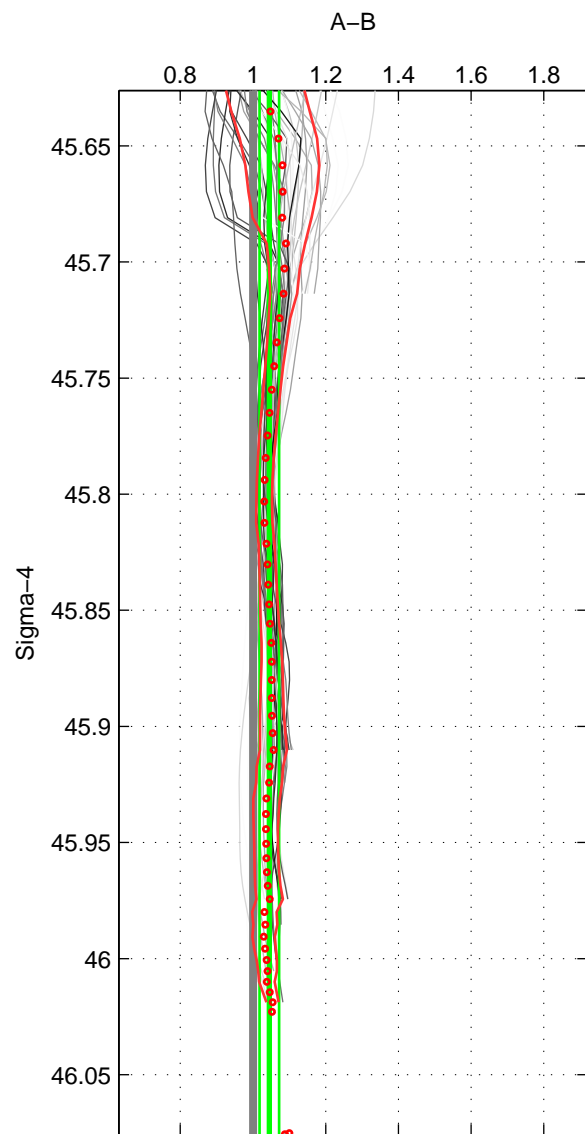

Cruise A (red). Date: Jan 1993 Cruisename: 144-06MT19921227

Cruise B (blue). Date: Feb 1994 Cruisename: 238-323019940104

\*\*\* "Favourite" values are means of spaces 1 2 3.

	Offset	O.StDev	Ratio	R.Stdev	Rating
SIGMA:	0.071	0.042	1.045	0.027	5
THETA:	0.047	0.057	1.031	0.037	5
DEPTH:	0.066	0.034	1.048	0.025	5
FAV.:	0.062	0.044	1.041	0.030	5

Profiles of A: 7  
 Profiles of B: 9  
 Diff profs: 45  
 WMoffset (A-B): 0.071469  
 WMoffset stdev: 0.042232  
 WMratio (A/B): 1.0448  
 WMratio stdev: 0.027043

Quality (1-5): 5

Profiles of A: 8  
 Profiles of B: 9  
 Diff profs: 51  
 WMoffset (A-B): 0.047412  
 WMoffset stdev: 0.056517  
 WMratio (A/B): 1.0308  
 WMratio stdev: 0.036678

Quality (1-5): 5

Profiles of A: 8  
 Profiles of B: 9  
 Diff profs: 51  
 WMoffset (A-B): 0.065851  
 WMoffset stdev: 0.033643  
 WMratio (A/B): 1.0477  
 WMratio stdev: 0.024962

Quality (1-5): 5