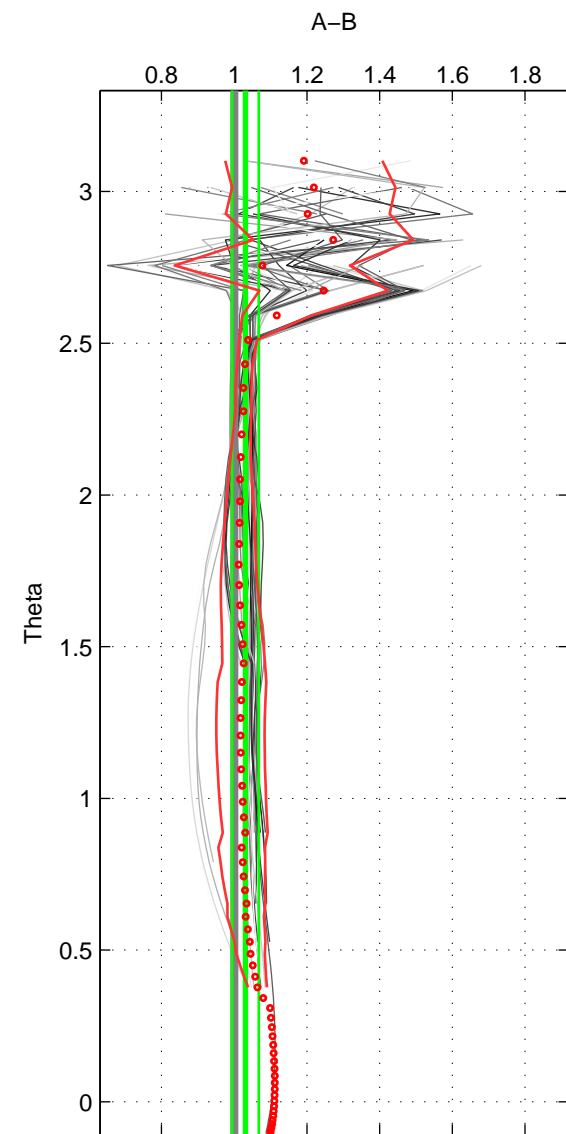

Cruise A (red). Date: Jan 1993 Cruisename: 144-06MT19921227

Cruise B (blue). Date: Feb 1994 Cruisename: 238-323019940104

\*\*\* "Favourite" values are means of spaces 1 2 3.

	Offset	O.StDev	Ratio	R.Stdev	Rating
SIGMA:	0.071	0.042	1.045	0.027	5
THETA:	0.047	0.057	1.031	0.037	5
DEPTH:	0.066	0.034	1.048	0.025	5
FAV.:	0.062	0.044	1.041	0.030	5

Profiles of A: 7  
 Profiles of B: 9  
 Diff profs: 45  
 WMoffset (A-B): 0.071469  
 WMoffset stdev: 0.042232  
 WMratio (A/B): 1.0448  
 WMratio stdev: 0.027043

Quality (1-5): 5

Profiles of A: 8  
 Profiles of B: 9  
 Diff profs: 51  
 WMoffset (A-B): 0.047412  
 WMoffset stdev: 0.056517  
 WMratio (A/B): 1.0308  
 WMratio stdev: 0.036678

Quality (1-5): 5

Profiles of A: 8  
 Profiles of B: 9  
 Diff profs: 51  
 WMoffset (A-B): 0.065851  
 WMoffset stdev: 0.033643  
 WMratio (A/B): 1.0477  
 WMratio stdev: 0.024962

Quality (1-5): 5