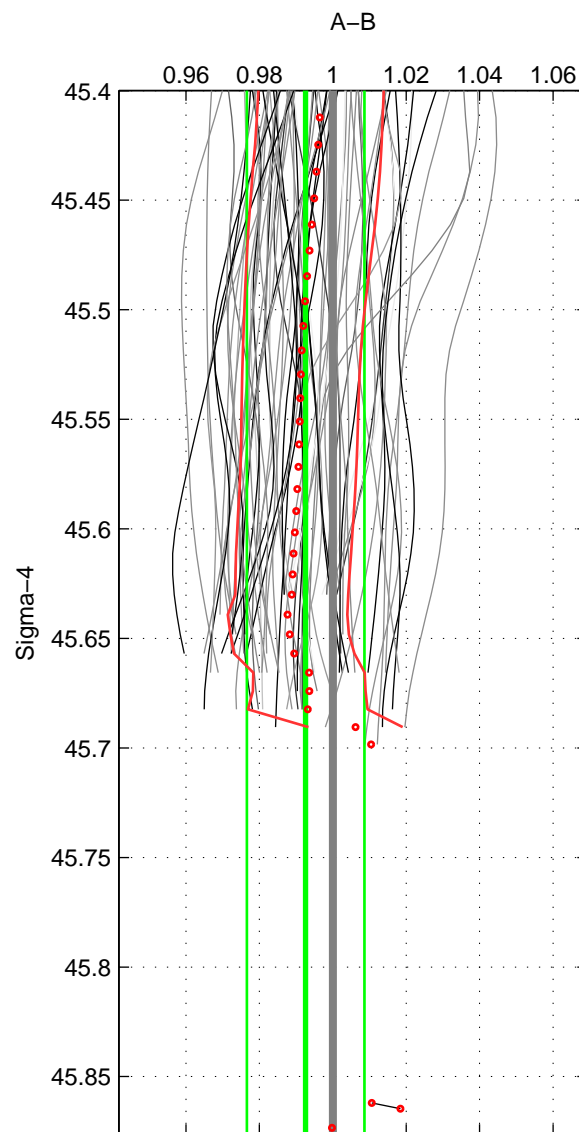

Cruise A (red). Date: Jul 2001 Cruisename: 656-49UF20010710

Cruise B (blue). Date: Jul 2000 Cruisename: 690-49UP20000620

\*\*\* "Favourite" values are means of spaces 1 2.

	Offset	O.StDev	Ratio	R.Stdev	Rating
SIGMA:	-0.020	0.044	0.993	0.016	5
THETA:	-0.015	0.048	0.994	0.018	5
DEPTH:	0.020	0.031	1.008	0.012	3
FAV.:	-0.018	0.046	0.993	0.017	5

Profiles of A: 35  
 Profiles of B: 20  
 Diff profs : 67  
 WMoffset (A-B): -0.020201  
 WMoffset stdev: 0.043766  
 WMratio (A/B): 0.99259  
 WMratio stdev: 0.016013

Quality (1-5): 5

Profiles of A: 35  
 Profiles of B: 20  
 Diff profs : 67  
 WMoffset (A-B): -0.015301  
 WMoffset stdev: 0.047989  
 WMratio (A/B): 0.99415  
 WMratio stdev: 0.018159

Quality (1-5): 5

Profiles of A: 35  
 Profiles of B: 20  
 Diff profs : 67  
 WMoffset (A-B): 0.019616  
 WMoffset stdev: 0.031102  
 WMratio (A/B): 1.0085  
 WMratio stdev: 0.012409

Quality (1-5): 3

Please note that statistics are bad!