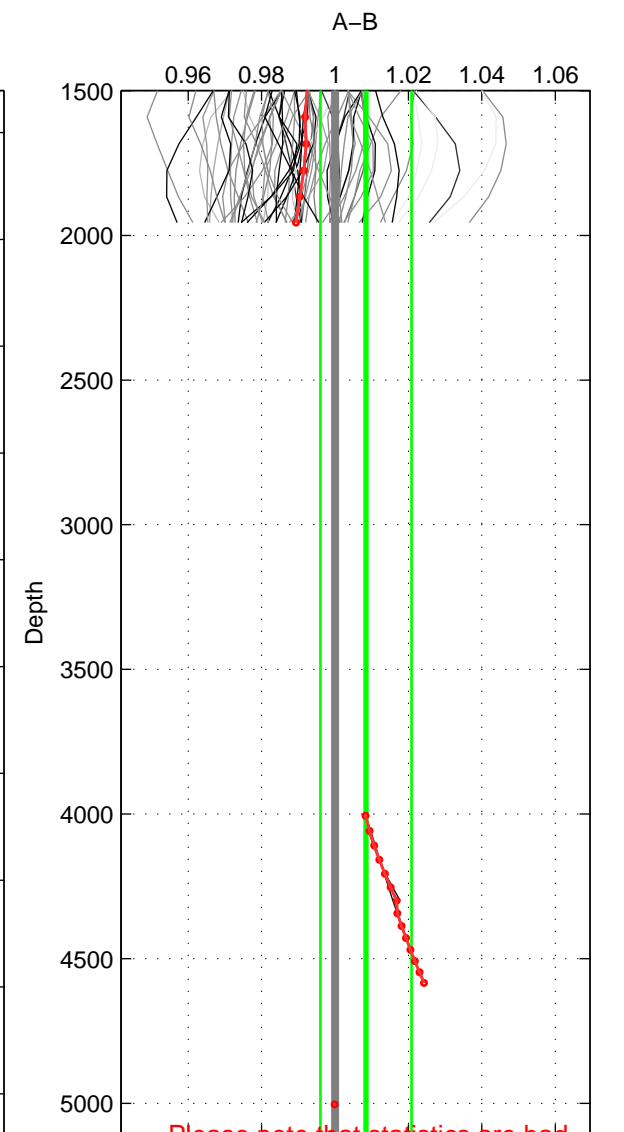

Cruise A (red). Date: Jul 2001 Cruisename: 656-49UF20010710

Cruise B (blue). Date: Jul 2000 Cruisename: 690-49UP20000620

\*\*\* "Favourite" values are means of spaces 1 2.

	Offset	O.StDev	Ratio	R.Stdev	Rating
SIGMA:	-0.020	0.044	0.993	0.016	5
THETA:	-0.015	0.048	0.994	0.018	5
DEPTH:	0.020	0.031	1.008	0.012	3
FAV.:	-0.018	0.046	0.993	0.017	5

Profiles of A: 35  
 Profiles of B: 20  
 Diff profs : 67  
 WMoffset (A-B): -0.020201  
 WMoffset stdev: 0.043766  
 WMratio (A/B): 0.99259  
 WMratio stdev: 0.016013

Quality (1-5): 5

Profiles of A: 35  
 Profiles of B: 20  
 Diff profs : 67  
 WMoffset (A-B): -0.015301  
 WMoffset stdev: 0.047989  
 WMratio (A/B): 0.99415  
 WMratio stdev: 0.018159

Quality (1-5): 5

Profiles of A: 35  
 Profiles of B: 20  
 Diff profs : 67  
 WMoffset (A-B): 0.019616  
 WMoffset stdev: 0.031102  
 WMratio (A/B): 1.0085  
 WMratio stdev: 0.012409

Quality (1-5): 3

Please note that statistics are bad!