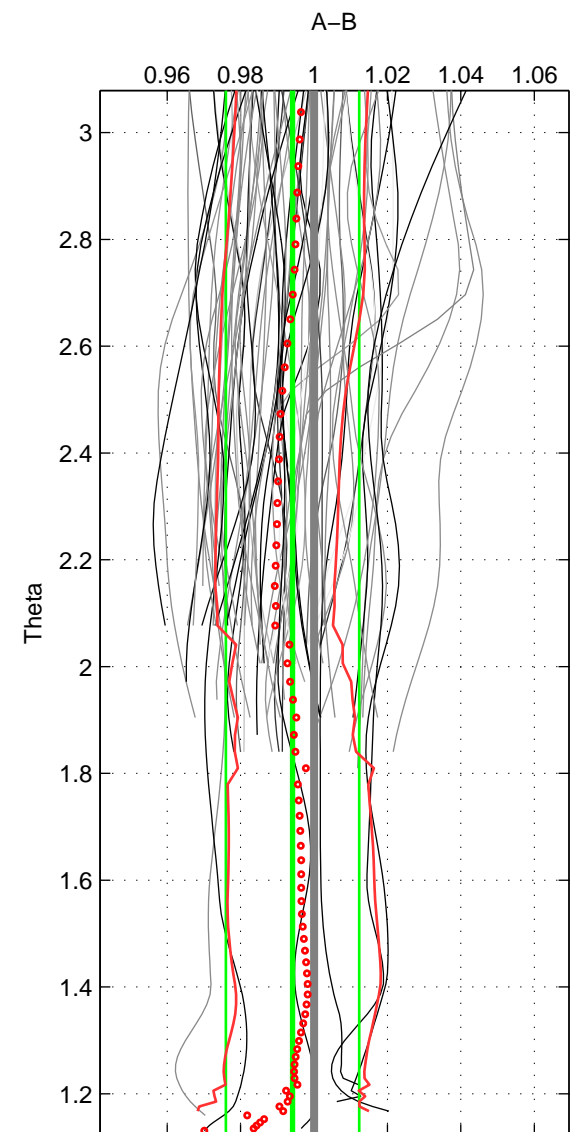

Cruise A (red). Date: Jul 2001 Cruisename: 656-49UF20010710

Cruise B (blue). Date: Jul 2000 Cruisename: 690-49UP20000620

\*\*\* "Favourite" values are means of spaces 1 2.

	Offset	O.StDev	Ratio	R.Stdev	Rating
SIGMA:	-0.020	0.044	0.993	0.016	5
THETA:	-0.015	0.048	0.994	0.018	5
DEPTH:	0.020	0.031	1.008	0.012	3
FAV.:	-0.018	0.046	0.993	0.017	5

Profiles of A: 35  
 Profiles of B: 20  
 Diff profs : 67  
 WMoffset (A-B): -0.020201  
 WMoffset stdev: 0.043766  
 WMratio (A/B): 0.99259  
 WMratio stdev: 0.016013

Quality (1-5): 5

Profiles of A: 35  
 Profiles of B: 20  
 Diff profs : 67  
 WMoffset (A-B): -0.015301  
 WMoffset stdev: 0.047989  
 WMratio (A/B): 0.99415  
 WMratio stdev: 0.018159

Quality (1-5): 5

Profiles of A: 35  
 Profiles of B: 20  
 Diff profs : 67  
 WMoffset (A-B): 0.019616  
 WMoffset stdev: 0.031102  
 WMratio (A/B): 1.0085  
 WMratio stdev: 0.012409

Quality (1-5): 3

Please note that statistics are bad!