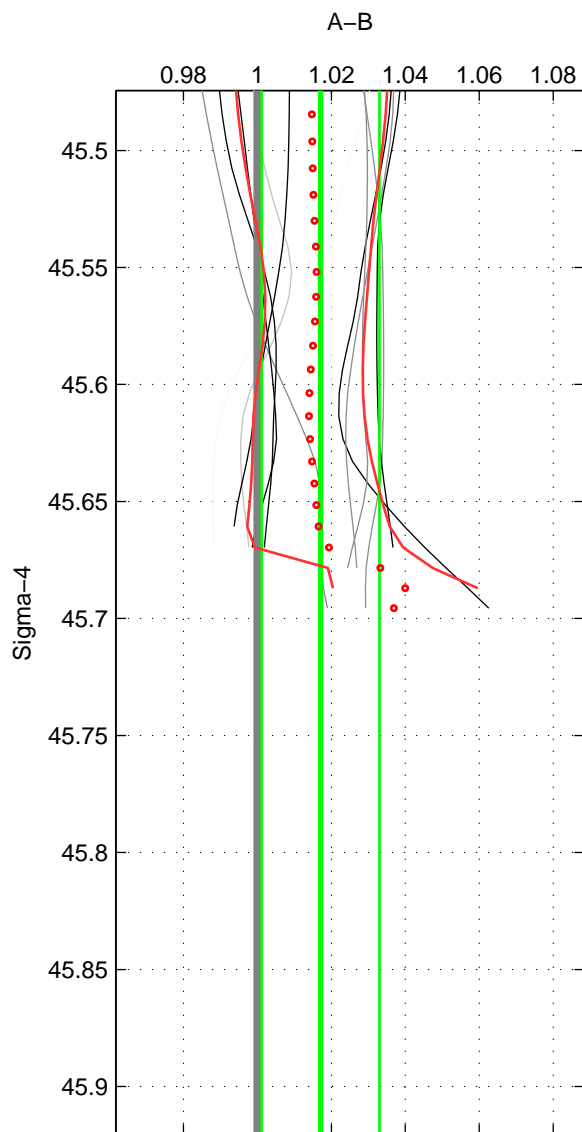

Cruise A (red). Date: Oct 2000 Cruisename: 555-49HG20000912

Cruise B (blue). Date: Jul 2005 Cruisename: 669-49UF20050615

*** "Favourite" values are means of spaces 1 2.

	Offset	O.StDev	Ratio	R.Stdev	Rating
SIGMA:	0.049	0.046	1.017	0.016	4
THETA:	0.048	0.050	1.017	0.017	4
DEPTH:	0.043	0.002	1.015	0.001	3
FAV.:	0.049	0.048	1.017	0.017	4

Profiles of A: 9
 Profiles of B: 10
 Diff profs : 12
 WMoffset (A-B): 0.04882
 WMoffset stdev: 0.045778
 WMratio (A/B): 1.0171
 WMratio stdev: 0.015931

Quality (1-5): 4

Profiles of A: 9
 Profiles of B: 10
 Diff profs : 12
 WMoffset (A-B): 0.04827
 WMoffset stdev: 0.049549
 WMratio (A/B): 1.0168
 WMratio stdev: 0.017167

Quality (1-5): 4

Profiles of A: 9
 Profiles of B: 10
 Diff profs : 12
 WMoffset (A-B): 0.043173
 WMoffset stdev: 0.0023313
 WMratio (A/B): 1.0152
 WMratio stdev: 0.0008369

Quality (1-5): 3

Please note that statistics are bad.