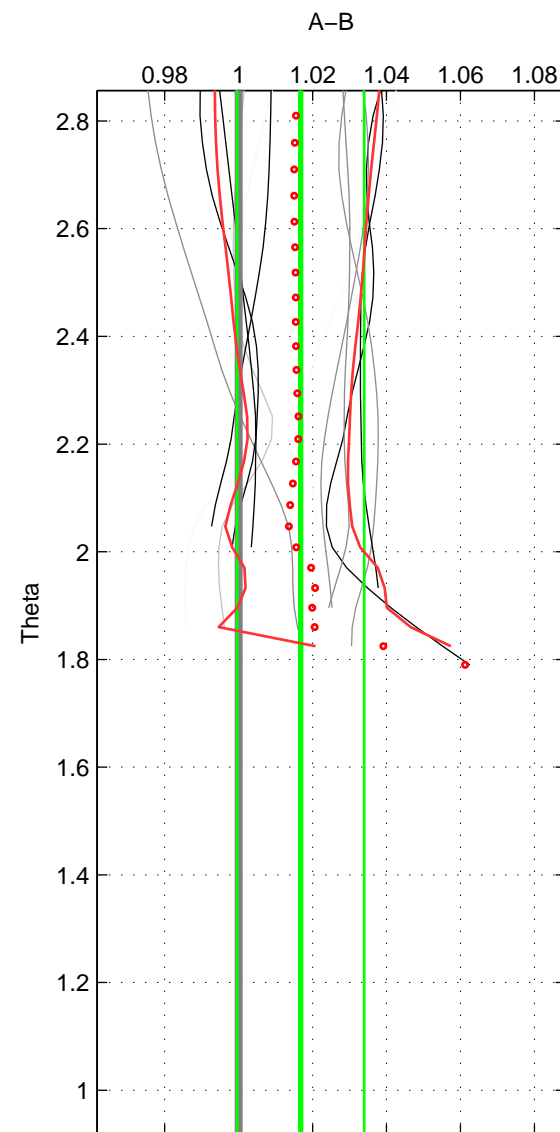

Cruise A (red). Date: Oct 2000 Cruisename: 555-49HG20000912

Cruise B (blue). Date: Jul 2005 Cruisename: 669-49UF20050615

*** "Favourite" values are means of spaces 1 2.

	Offset	O.StDev	Ratio	R.Stdev	Rating
SIGMA:	0.049	0.046	1.017	0.016	4
THETA:	0.048	0.050	1.017	0.017	4
DEPTH:	0.043	0.002	1.015	0.001	3
FAV.:	0.049	0.048	1.017	0.017	4

Profiles of A: 9
 Profiles of B: 10
 Diff profs : 12
 WMoffset (A-B): 0.04882
 WMoffset stdev: 0.045778
 WMratio (A/B): 1.0171
 WMratio stdev: 0.015931

Quality (1-5): 4

Profiles of A: 9
 Profiles of B: 10
 Diff profs : 12
 WMoffset (A-B): 0.04827
 WMoffset stdev: 0.049549
 WMratio (A/B): 1.0168
 WMratio stdev: 0.017167

Quality (1-5): 4

Profiles of A: 9
 Profiles of B: 10
 Diff profs : 12
 WMoffset (A-B): 0.043173
 WMoffset stdev: 0.0023313
 WMratio (A/B): 1.0152
 WMratio stdev: 0.0008369

Quality (1-5): 3

Please note that statistics are bad.