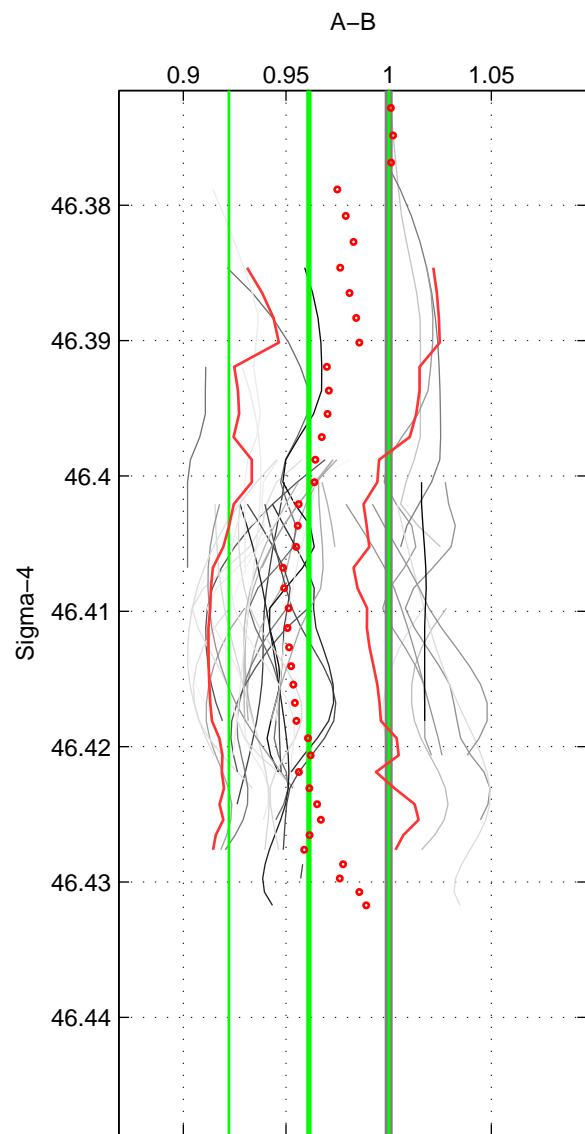

Cruise A (red). Date: Nov 1992 Cruisename: 86-58JH19921105

Cruise B (blue). Date: Aug 1993 Cruisename: 87-58JH19930730

*** "Favourite" values are means of spaces 1 2 3.

	Offset	O.StDev	Ratio	R.Stdev	Rating
SIGMA:	-0.040	0.040	0.961	0.039	4
THETA:	-0.035	0.039	0.966	0.038	4
DEPTH:	-0.050	0.030	0.951	0.029	4
FAV. :	-0.042	0.036	0.959	0.035	4

Profiles of A: 11
 Profiles of B: 8
 Diff profs : 41
 WMoffset (A-B): -0.040327
 WMoffset stdev: 0.039626
 WMratio (A/B): 0.96114
 WMratio stdev: 0.038932

Quality (1-5): 4

Profiles of A: 11
 Profiles of B: 8
 Diff profs : 41
 WMoffset (A-B): -0.035163
 WMoffset stdev: 0.038818
 WMratio (A/B): 0.96599
 WMratio stdev: 0.03829

Quality (1-5): 4

Profiles of A: 11
 Profiles of B: 8
 Diff profs : 41
 WMoffset (A-B): -0.049955
 WMoffset stdev: 0.030024
 WMratio (A/B): 0.95103
 WMratio stdev: 0.028757

Quality (1-5): 4