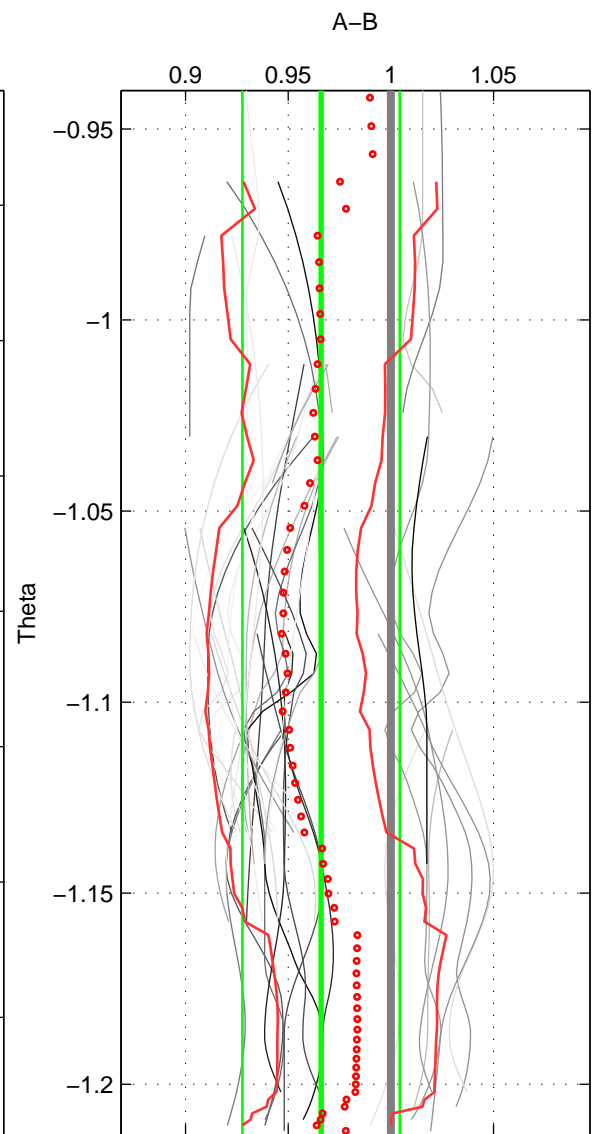

Cruise A (red). Date: Nov 1992 Cruisename: 86-58JH19921105

Cruise B (blue). Date: Aug 1993 Cruisename: 87-58JH19930730

*** "Favourite" values are means of spaces 1 2 3.

	Offset	O.StDev	Ratio	R.Stdev	Rating
SIGMA:	-0.040	0.040	0.961	0.039	4
THETA:	-0.035	0.039	0.966	0.038	4
DEPTH:	-0.050	0.030	0.951	0.029	4
FAV. :	-0.042	0.036	0.959	0.035	4

Profiles of A: 11
 Profiles of B: 8
 Diff profs : 41
 WMoffset (A-B): -0.040327
 WMoffset stdev: 0.039626
 WMratio (A/B): 0.96114
 WMratio stdev: 0.038932

Quality (1-5): 4

Profiles of A: 11
 Profiles of B: 8
 Diff profs : 41
 WMoffset (A-B): -0.035163
 WMoffset stdev: 0.038818
 WMratio (A/B): 0.96599
 WMratio stdev: 0.03829

Quality (1-5): 4

Profiles of A: 11
 Profiles of B: 8
 Diff profs : 41
 WMoffset (A-B): -0.049955
 WMoffset stdev: 0.030024
 WMratio (A/B): 0.95103
 WMratio stdev: 0.028757

Quality (1-5): 4