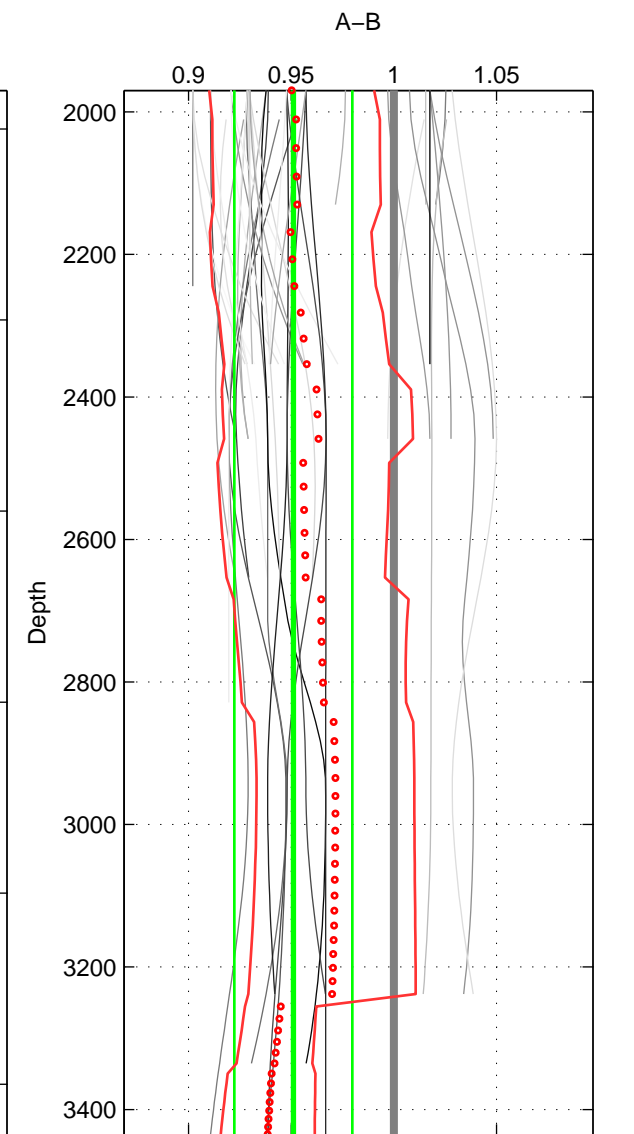

Cruise A (red). Date: Nov 1992 Cruisename: 86-58JH19921105

Cruise B (blue). Date: Aug 1993 Cruisename: 87-58JH19930730

*** "Favourite" values are means of spaces 1 2 3.

	Offset	O.StDev	Ratio	R.Stdev	Rating
SIGMA:	-0.040	0.040	0.961	0.039	4
THETA:	-0.035	0.039	0.966	0.038	4
DEPTH:	-0.050	0.030	0.951	0.029	4
FAV. :	-0.042	0.036	0.959	0.035	4

Profiles of A: 11
 Profiles of B: 8
 Diff profs : 41
 WMoffset (A-B): -0.040327
 WMoffset stdev: 0.039626
 WMratio (A/B): 0.96114
 WMratio stdev: 0.038932

Quality (1-5): 4

Profiles of A: 11
 Profiles of B: 8
 Diff profs : 41
 WMoffset (A-B): -0.035163
 WMoffset stdev: 0.038818
 WMratio (A/B): 0.96599
 WMratio stdev: 0.03829

Quality (1-5): 4

Profiles of A: 11
 Profiles of B: 8
 Diff profs : 41
 WMoffset (A-B): -0.049955
 WMoffset stdev: 0.030024
 WMratio (A/B): 0.95103
 WMratio stdev: 0.028757

Quality (1-5): 4