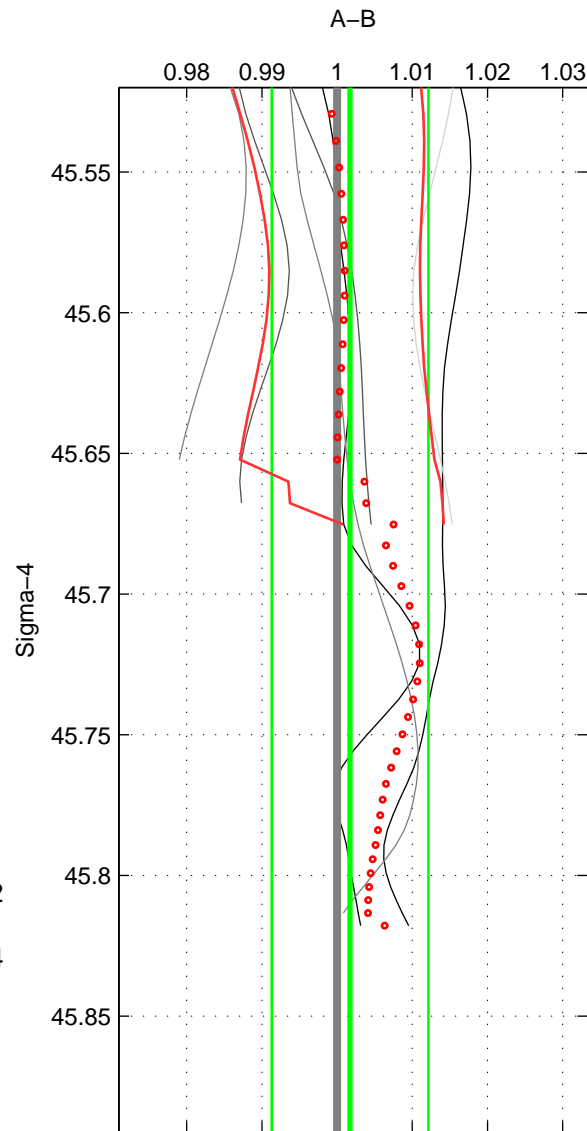

Cruise A (red). Date: Jun 1999 Cruisename: 569-49HO19990622

Cruise B (blue). Date: Jun 2001 Cruisename: 591-49NZ20010604

*** "Favourite" values are those of space 2.

	Offset	O.StDev	Ratio	R.Stdev	Rating
SIGMA:	0.005	0.031	1.002	0.010	4
THETA:	0.007	0.029	1.003	0.010	5
DEPTH:	0.015	0.014	1.006	0.005	3
FAV.:	0.007	0.029	1.003	0.010	5

Profiles of A: 3
 Profiles of B: 7
 Diff profs : 7
 WMoffset (A-B): 0.0051799
 WMoffset stdev: 0.031156
 WMratio (A/B): 1.0017
 WMratio stdev: 0.010411

Quality (1-5): 4

Profiles of A: 3
 Profiles of B: 7
 Diff profs : 7
 WMoffset (A-B): 0.0074619
 WMoffset stdev: 0.028981
 WMratio (A/B): 1.0026
 WMratio stdev: 0.010226

Quality (1-5): 5

Profiles of A: 3
 Profiles of B: 7
 Diff profs : 7
 WMoffset (A-B): 0.015421
 WMoffset stdev: 0.014127
 WMratio (A/B): 1.0057
 WMratio stdev: 0.0049848

Quality (1-5): 3

Please note that statistics are bad.