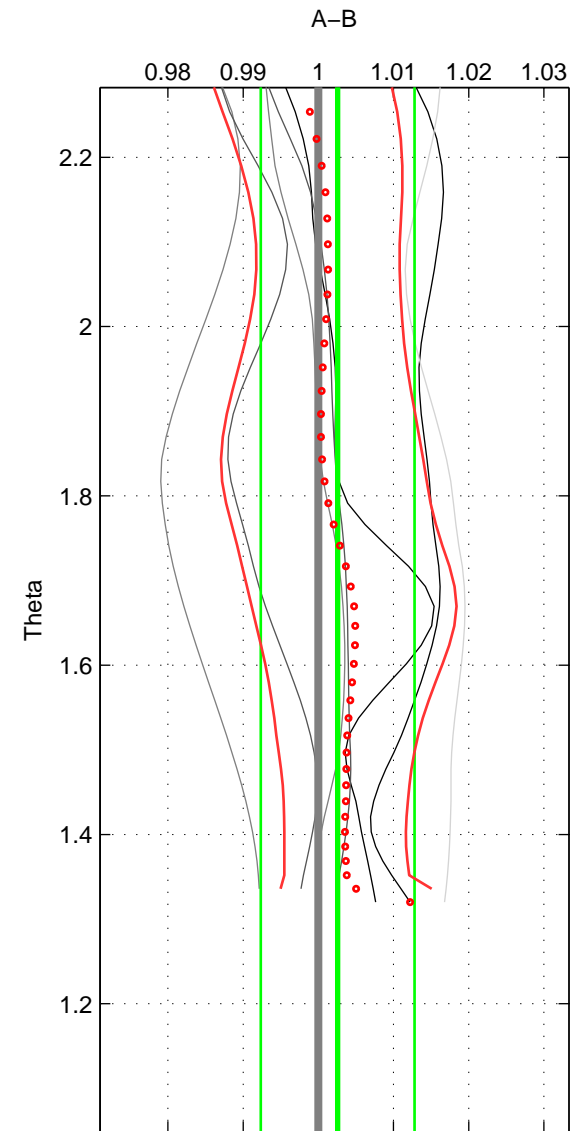

Cruise A (red). Date: Jun 1999 Cruisename: 569-49HO19990622

Cruise B (blue). Date: Jun 2001 Cruisename: 591-49NZ20010604

*** "Favourite" values are those of space 2.

	Offset	O.StDev	Ratio	R.Stdev	Rating
SIGMA:	0.005	0.031	1.002	0.010	4
THETA:	0.007	0.029	1.003	0.010	5
DEPTH:	0.015	0.014	1.006	0.005	3
FAV.:	0.007	0.029	1.003	0.010	5

Profiles of A: 3
 Profiles of B: 7
 Diff profs : 7
 WMoffset (A-B): 0.0051799
 WMoffset stdev: 0.031156
 WMratio (A/B): 1.0017
 WMratio stdev: 0.010411

Quality (1-5): 4

Profiles of A: 3
 Profiles of B: 7
 Diff profs : 7
 WMoffset (A-B): 0.0074619
 WMoffset stdev: 0.028981
 WMratio (A/B): 1.0026
 WMratio stdev: 0.010226

Quality (1-5): 5

Profiles of A: 3
 Profiles of B: 7
 Diff profs : 7
 WMoffset (A-B): 0.015421
 WMoffset stdev: 0.014127
 WMratio (A/B): 1.0057
 WMratio stdev: 0.0049848

Quality (1-5): 3

Please note that statistics are bad.