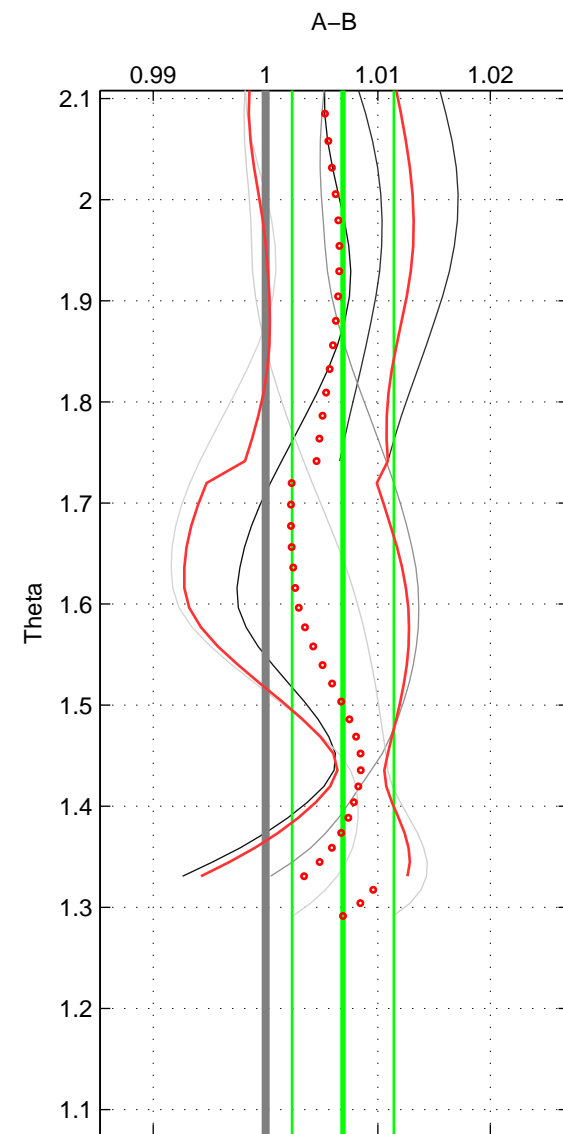

Cruise A (red). Date: Aug 1999 Cruisename: 570-49HO19990719
 Cruise B (blue). Date: May 1999 Cruisename: 687-49UP19990419

*** "Favourite" values are means of spaces 1 2 3.

	Offset	O.StDev	Ratio	R.Stdev	Rating
SIGMA:	0.005	0.009	1.002	0.003	2
THETA:	0.019	0.012	1.007	0.005	2
DEPTH:	0.031	0.004	1.011	0.002	2
FAV.:	0.018	0.009	1.007	0.003	2

Profiles of A: 4
 Profiles of B: 3
 Diff profs : 6
 WMoffset (A-B): 0.0046039
 WMoffset stdev: 0.0094558
 WMratio (A/B): 1.0017
 WMratio stdev: 0.0034569

Quality (1-5): 2

Profiles of A: 4
 Profiles of B: 3
 Diff profs : 6
 WMoffset (A-B): 0.019345
 WMoffset stdev: 0.012449
 WMratio (A/B): 1.0069
 WMratio stdev: 0.0045305

Quality (1-5): 2

Profiles of A: 4
 Profiles of B: 3
 Diff profs : 6
 WMoffset (A-B): 0.031319
 WMoffset stdev: 0.0041943
 WMratio (A/B): 1.0115
 WMratio stdev: 0.0015579

Quality (1-5): 2