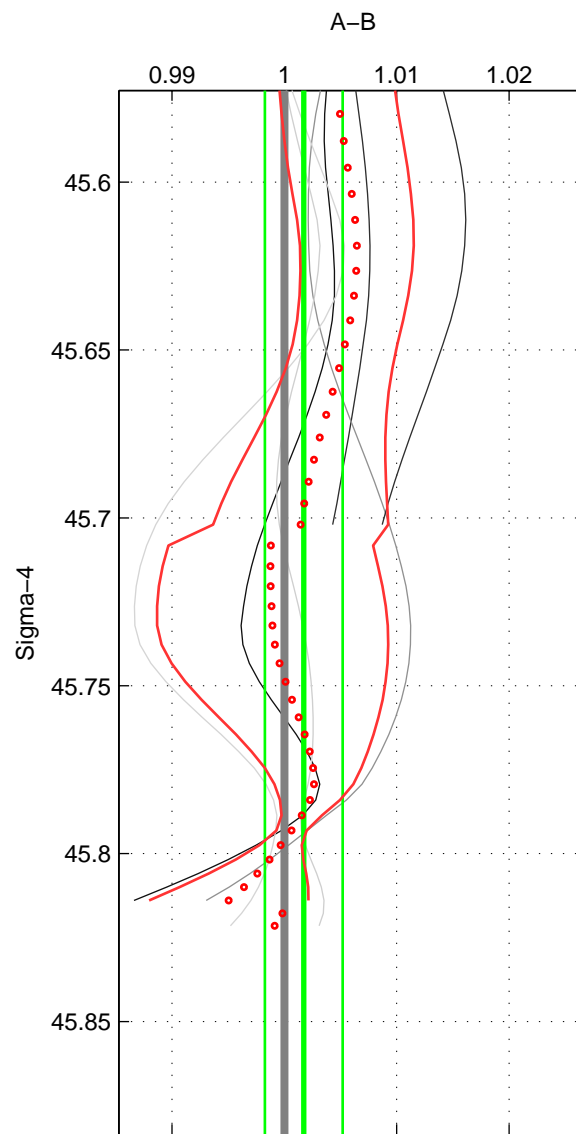

Cruise A (red). Date: Aug 1999 Cruisename: 570-49HO19990719
 Cruise B (blue). Date: May 1999 Cruisename: 687-49UP19990419

*** "Favourite" values are means of spaces 1 2 3.

	Offset	O.StDev	Ratio	R.Stdev	Rating
SIGMA:	0.005	0.009	1.002	0.003	2
THETA:	0.019	0.012	1.007	0.005	2
DEPTH:	0.031	0.004	1.011	0.002	2
FAV.:	0.018	0.009	1.007	0.003	2

Profiles of A: 4
 Profiles of B: 3
 Diff profs : 6
 WMoffset (A-B): 0.0046039
 WMoffset stdev: 0.0094558
 WMratio (A/B): 1.0017
 WMratio stdev: 0.0034569

Quality (1-5): 2

Profiles of A: 4
 Profiles of B: 3
 Diff profs : 6
 WMoffset (A-B): 0.019345
 WMoffset stdev: 0.012449
 WMratio (A/B): 1.0069
 WMratio stdev: 0.0045305

Quality (1-5): 2

Profiles of A: 4
 Profiles of B: 3
 Diff profs : 6
 WMoffset (A-B): 0.031319
 WMoffset stdev: 0.0041943
 WMratio (A/B): 1.0115
 WMratio stdev: 0.0015579

Quality (1-5): 2