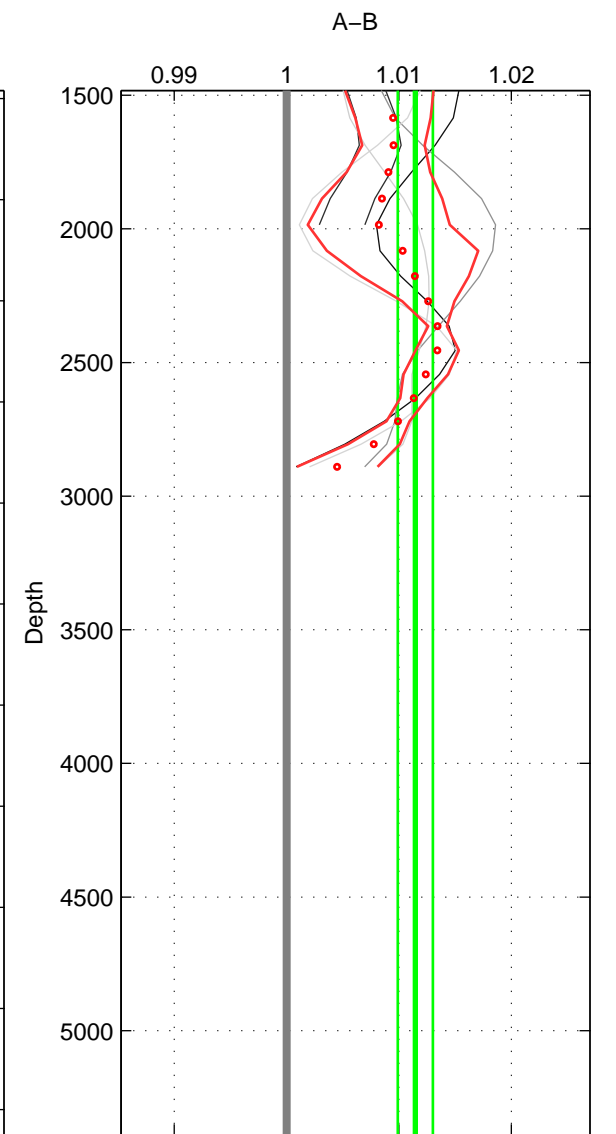

Cruise A (red). Date: Aug 1999 Cruisename: 570-49HO19990719
 Cruise B (blue). Date: May 1999 Cruisename: 687-49UP19990419

*** "Favourite" values are means of spaces 1 2 3.

	Offset	O.StDev	Ratio	R.Stdev	Rating
SIGMA:	0.005	0.009	1.002	0.003	2
THETA:	0.019	0.012	1.007	0.005	2
DEPTH:	0.031	0.004	1.011	0.002	2
FAV.:	0.018	0.009	1.007	0.003	2

Profiles of A: 4
 Profiles of B: 3
 Diff profs : 6
 WMoffset (A-B): 0.0046039
 WMoffset stdev: 0.0094558
 WMratio (A/B): 1.0017
 WMratio stdev: 0.0034569

Quality (1-5): 2

Profiles of A: 4
 Profiles of B: 3
 Diff profs : 6
 WMoffset (A-B): 0.019345
 WMoffset stdev: 0.012449
 WMratio (A/B): 1.0069
 WMratio stdev: 0.0045305

Quality (1-5): 2

Profiles of A: 4
 Profiles of B: 3
 Diff profs : 6
 WMoffset (A-B): 0.031319
 WMoffset stdev: 0.0041943
 WMratio (A/B): 1.0115
 WMratio stdev: 0.0015579

Quality (1-5): 2