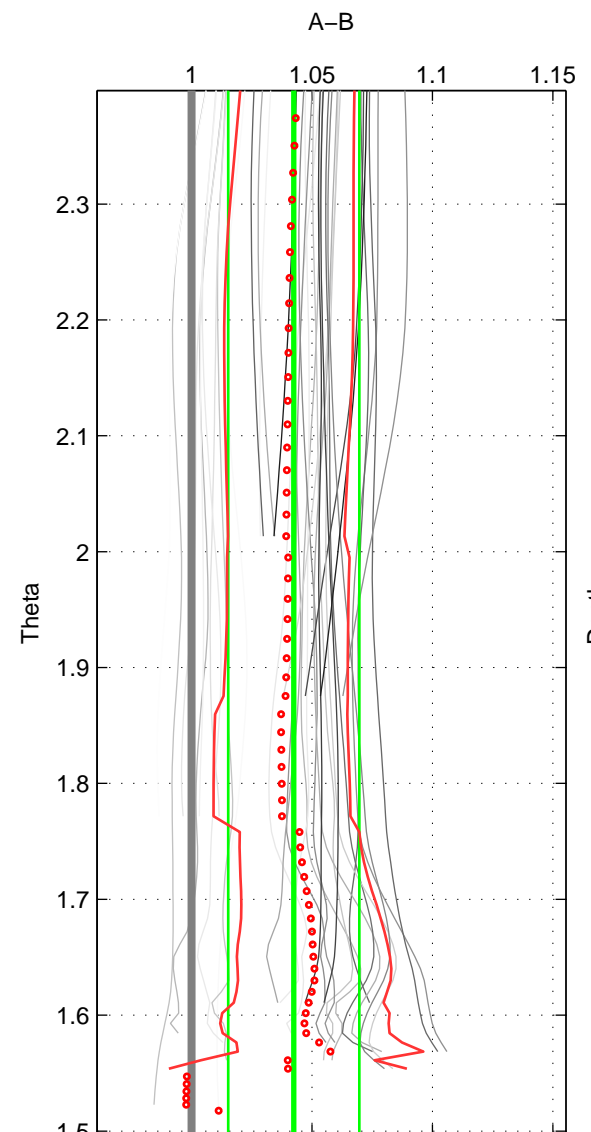

Cruise A (red). Date: Aug 1985 Cruisename: 496-325019850804

Cruise B (blue). Date: May 2007 Cruisename: 509-32WC20070511

*** "Favourite" values are means of spaces 1 2 3.

	Offset	O.StDev	Ratio	R.Stdev	Rating
SIGMA:	0.119	0.076	1.042	0.027	4
THETA:	0.121	0.077	1.042	0.027	4
DEPTH:	0.149	0.016	1.055	0.006	4
FAV.:	0.130	0.057	1.046	0.020	4

Profiles of A: 9
 Profiles of B: 6
 Diff profs : 33
 WMoffset (A-B): 0.1192
 WMoffset stdev: 0.076331
 WMratio (A/B): 1.042
 WMratio stdev: 0.027011

Quality (1-5): 4

Profiles of A: 9
 Profiles of B: 6
 Diff profs : 33
 WMoffset (A-B): 0.12075
 WMoffset stdev: 0.07723
 WMratio (A/B): 1.0424
 WMratio stdev: 0.02725

Quality (1-5): 4

Profiles of A: 9
 Profiles of B: 6
 Diff profs : 33
 WMoffset (A-B): 0.14927
 WMoffset stdev: 0.016063
 WMratio (A/B): 1.0547
 WMratio stdev: 0.0062647

Quality (1-5): 4