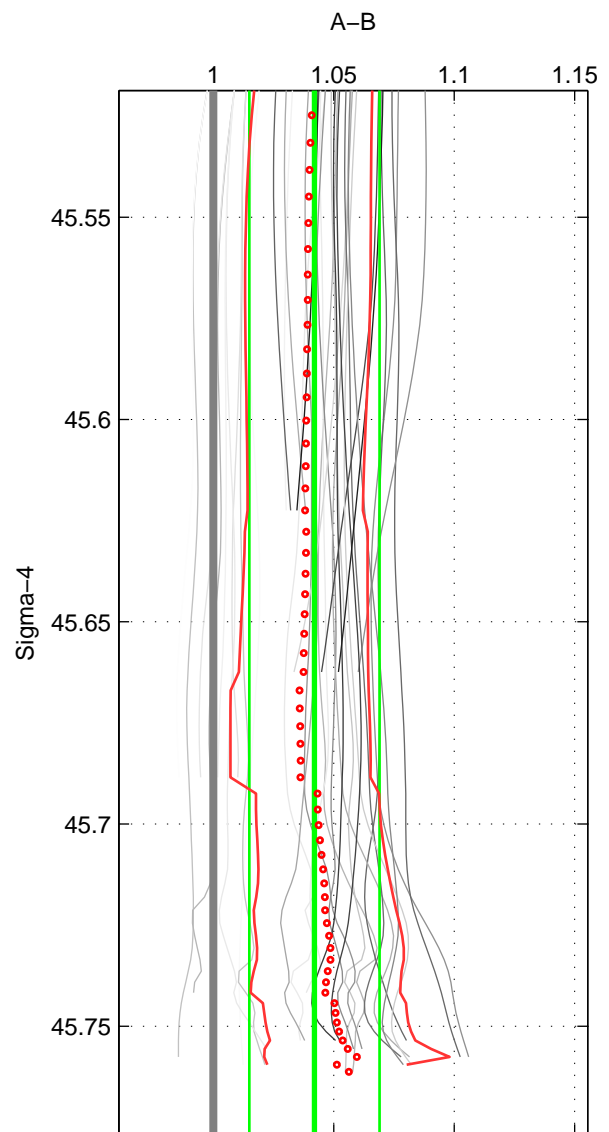

Cruise A (red). Date: Aug 1985 Cruisename: 496-325019850804

Cruise B (blue). Date: May 2007 Cruisename: 509-32WC20070511

*** "Favourite" values are means of spaces 1 2 3.

	Offset	O.StDev	Ratio	R.Stdev	Rating
SIGMA:	0.119	0.076	1.042	0.027	4
THETA:	0.121	0.077	1.042	0.027	4
DEPTH:	0.149	0.016	1.055	0.006	4
FAV.:	0.130	0.057	1.046	0.020	4

Profiles of A: 9
 Profiles of B: 6
 Diff profs : 33
 WMoffset (A-B): 0.1192
 WMoffset stdev: 0.076331
 WMratio (A/B): 1.042
 WMratio stdev: 0.027011

Quality (1-5): 4

Profiles of A: 9
 Profiles of B: 6
 Diff profs : 33
 WMoffset (A-B): 0.12075
 WMoffset stdev: 0.07723
 WMratio (A/B): 1.0424
 WMratio stdev: 0.02725

Quality (1-5): 4

Profiles of A: 9
 Profiles of B: 6
 Diff profs : 33
 WMoffset (A-B): 0.14927
 WMoffset stdev: 0.016063
 WMratio (A/B): 1.0547
 WMratio stdev: 0.0062647

Quality (1-5): 4