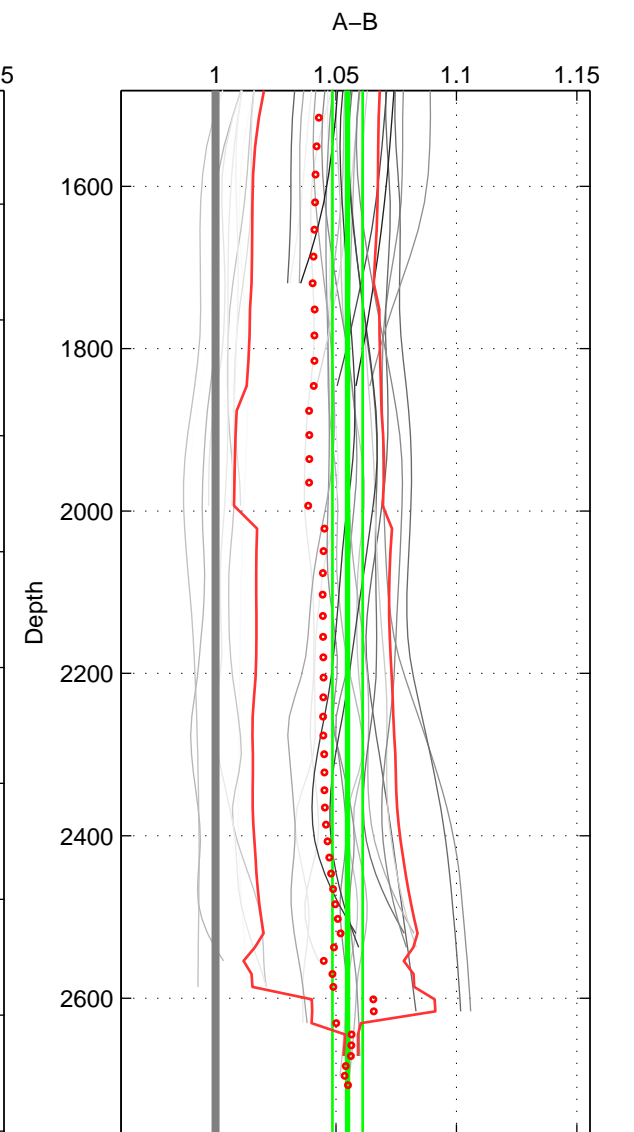

Cruise A (red). Date: Aug 1985 Cruisename: 496-325019850804

Cruise B (blue). Date: May 2007 Cruisename: 509-32WC20070511

*** "Favourite" values are means of spaces 1 2 3.

	Offset	O.StDev	Ratio	R.Stdev	Rating
SIGMA:	0.119	0.076	1.042	0.027	4
THETA:	0.121	0.077	1.042	0.027	4
DEPTH:	0.149	0.016	1.055	0.006	4
FAV.:	0.130	0.057	1.046	0.020	4

Profiles of A: 9
 Profiles of B: 6
 Diff profs : 33
 WMoffset (A-B): 0.1192
 WMoffset stdev: 0.076331
 WMratio (A/B): 1.042
 WMratio stdev: 0.027011

Quality (1-5): 4

Profiles of A: 9
 Profiles of B: 6
 Diff profs : 33
 WMoffset (A-B): 0.12075
 WMoffset stdev: 0.07723
 WMratio (A/B): 1.0424
 WMratio stdev: 0.02725

Quality (1-5): 4

Profiles of A: 9
 Profiles of B: 6
 Diff profs : 33
 WMoffset (A-B): 0.14927
 WMoffset stdev: 0.016063
 WMratio (A/B): 1.0547
 WMratio stdev: 0.0062647

Quality (1-5): 4