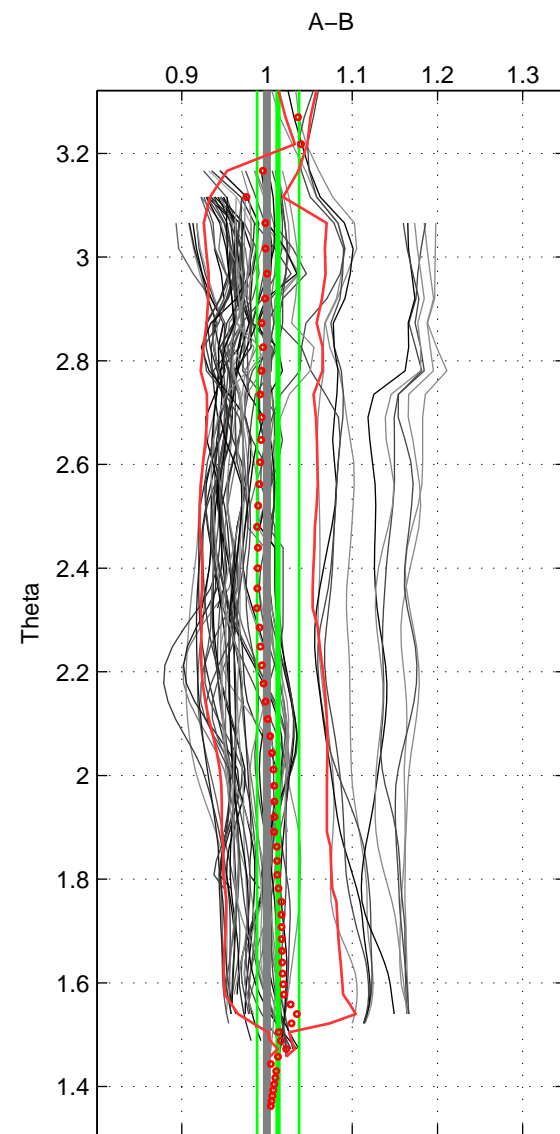

Cruise A (red). Date: Jun 1998 Cruisename: 189-18HU19980622  
 Cruise B (blue). Date: May 2008 Cruisename: 199-18HU20080520

\*\*\* "Favourite" values are means of spaces 1 2 3.

	Offset	O.StDev	Ratio	R.Stdev	Rating
SIGMA:	0.005	0.018	1.005	0.019	4
THETA:	0.013	0.023	1.013	0.025	4
DEPTH:	0.009	0.072	1.009	0.070	4
FAV.:	0.009	0.038	1.009	0.038	4

Profiles of A: 13  
 Profiles of B: 23  
 Diff profs : 72  
 WMoffset (A-B): 0.0050818  
 WMoffset stdev: 0.018431  
 WMratio (A/B): 1.0051  
 WMratio stdev: 0.019476

Quality (1-5): 4

Profiles of A: 13  
 Profiles of B: 23  
 Diff profs : 72  
 WMoffset (A-B): 0.012965  
 WMoffset stdev: 0.023273  
 WMratio (A/B): 1.013  
 WMratio stdev: 0.024684

Quality (1-5): 4

Profiles of A: 14  
 Profiles of B: 23  
 Diff profs : 77  
 WMoffset (A-B): 0.0093075  
 WMoffset stdev: 0.072441  
 WMratio (A/B): 1.0086  
 WMratio stdev: 0.070343

Quality (1-5): 4