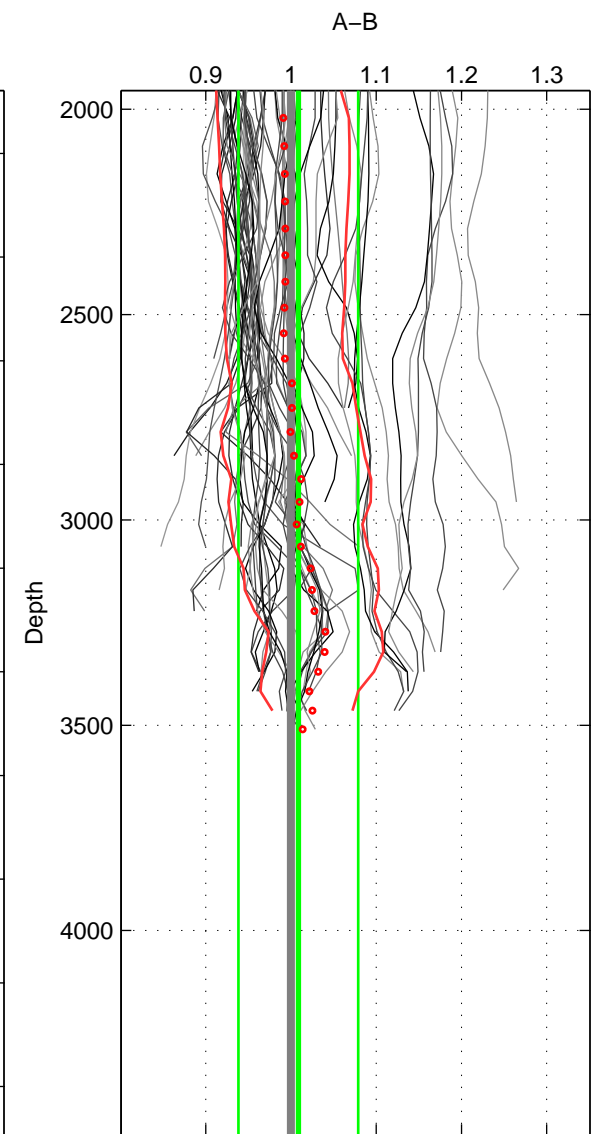

Cruise A (red). Date: Jun 1998 Cruisename: 189-18HU19980622  
 Cruise B (blue). Date: May 2008 Cruisename: 199-18HU20080520

\*\*\* "Favourite" values are means of spaces 1 2 3.

	Offset	O.StDev	Ratio	R.Stdev	Rating
SIGMA:	0.005	0.018	1.005	0.019	4
THETA:	0.013	0.023	1.013	0.025	4
DEPTH:	0.009	0.072	1.009	0.070	4
FAV.:	0.009	0.038	1.009	0.038	4

Profiles of A: 13  
 Profiles of B: 23  
 Diff profs : 72  
 WMoffset (A-B): 0.0050818  
 WMoffset stdev: 0.018431  
 WMratio (A/B): 1.0051  
 WMratio stdev: 0.019476

Quality (1-5): 4

Profiles of A: 13  
 Profiles of B: 23  
 Diff profs : 72  
 WMoffset (A-B): 0.012965  
 WMoffset stdev: 0.023273  
 WMratio (A/B): 1.013  
 WMratio stdev: 0.024684

Quality (1-5): 4

Profiles of A: 14  
 Profiles of B: 23  
 Diff profs : 77  
 WMoffset (A-B): 0.0093075  
 WMoffset stdev: 0.072441  
 WMratio (A/B): 1.0086  
 WMratio stdev: 0.070343

Quality (1-5): 4