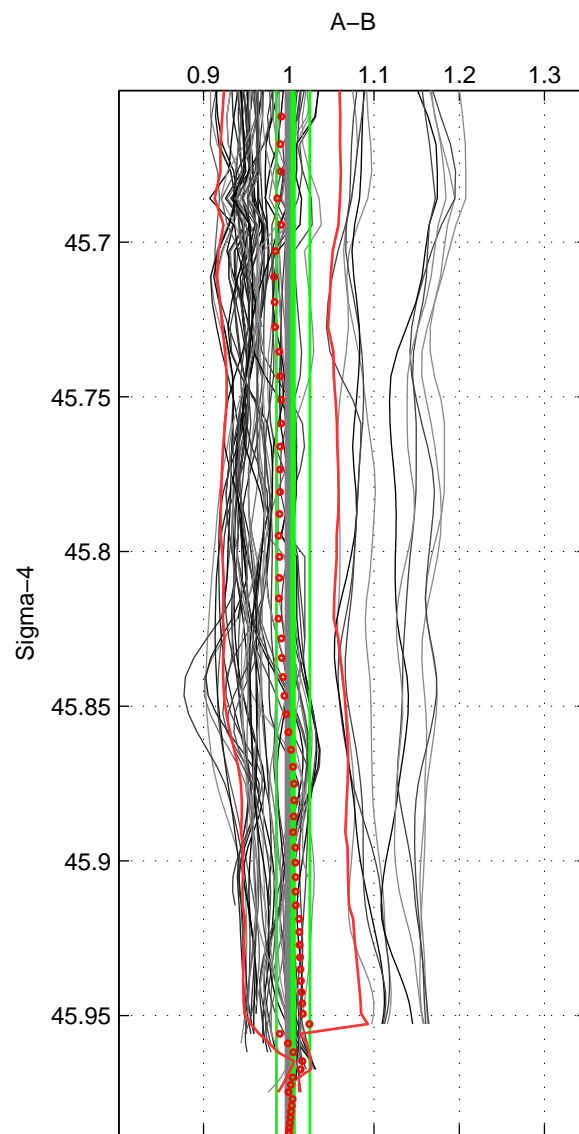

Cruise A (red). Date: Jun 1998 Cruisename: 189-18HU19980622  
 Cruise B (blue). Date: May 2008 Cruisename: 199-18HU20080520

\*\*\* "Favourite" values are means of spaces 1 2 3.

	Offset	O.StDev	Ratio	R.Stdev	Rating
SIGMA:	0.005	0.018	1.005	0.019	4
THETA:	0.013	0.023	1.013	0.025	4
DEPTH:	0.009	0.072	1.009	0.070	4
FAV.:	0.009	0.038	1.009	0.038	4

Profiles of A: 13  
 Profiles of B: 23  
 Diff profs : 72  
 WMoffset (A-B): 0.0050818  
 WMoffset stdev: 0.018431  
 WMratio (A/B): 1.0051  
 WMratio stdev: 0.019476

Quality (1-5): 4

Profiles of A: 13  
 Profiles of B: 23  
 Diff profs : 72  
 WMoffset (A-B): 0.012965  
 WMoffset stdev: 0.023273  
 WMratio (A/B): 1.013  
 WMratio stdev: 0.024684

Quality (1-5): 4

Profiles of A: 14  
 Profiles of B: 23  
 Diff profs : 77  
 WMoffset (A-B): 0.0093075  
 WMoffset stdev: 0.072441  
 WMratio (A/B): 1.0086  
 WMratio stdev: 0.070343

Quality (1-5): 4