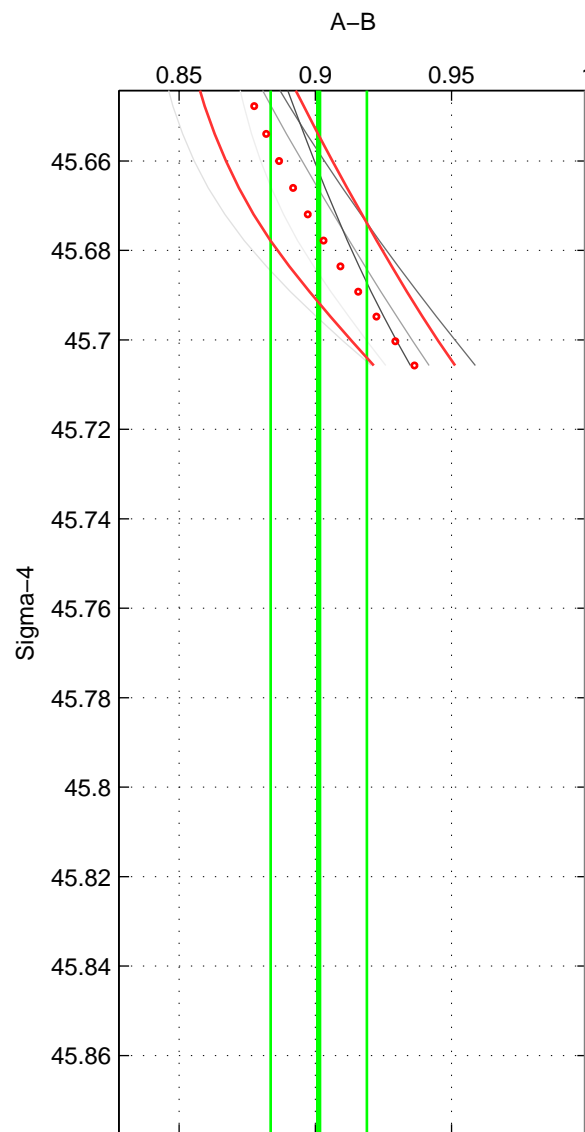

Cruise A (red). Date: Aug 1988 Cruisename: 241-32OC19880723

Cruise B (blue). Date: Aug 1994 Cruisename: 328-OMEX1NA

*** "Favourite" values are those of space 1.

	Offset	O.StDev	Ratio	R.Stdev	Rating
SIGMA:	-0.143	0.026	0.901	0.018	3
THETA:	-0.085	0.007	0.940	0.005	2
DEPTH:	-0.076	0.000	0.946	0.000	2
FAV. :	-0.143	0.026	0.901	0.018	3

Profiles of A: 10
 Profiles of B: 1
 Diff profs : 5
 WMoffset (A-B): -0.14336
 WMoffset stdev: 0.025782
 WMratio (A/B): 0.90127
 WMratio stdev: 0.01766

Quality (1-5): 3

Please note that statistics are bad.

Profiles of A: 10
 Profiles of B: 1
 Diff profs : 5
 WMoffset (A-B): -0.085421
 WMoffset stdev: 0.0074671
 WMratio (A/B): 0.93957
 WMratio stdev: 0.0048681

Quality (1-5): 2

Please note that statistics are bad.

Profiles of A: 10
 Profiles of B: 1
 Diff profs : 5
 WMoffset (A-B): -0.076056
 WMoffset stdev: 0
 WMratio (A/B): 0.94592
 WMratio stdev: 0

Quality (1-5): 2