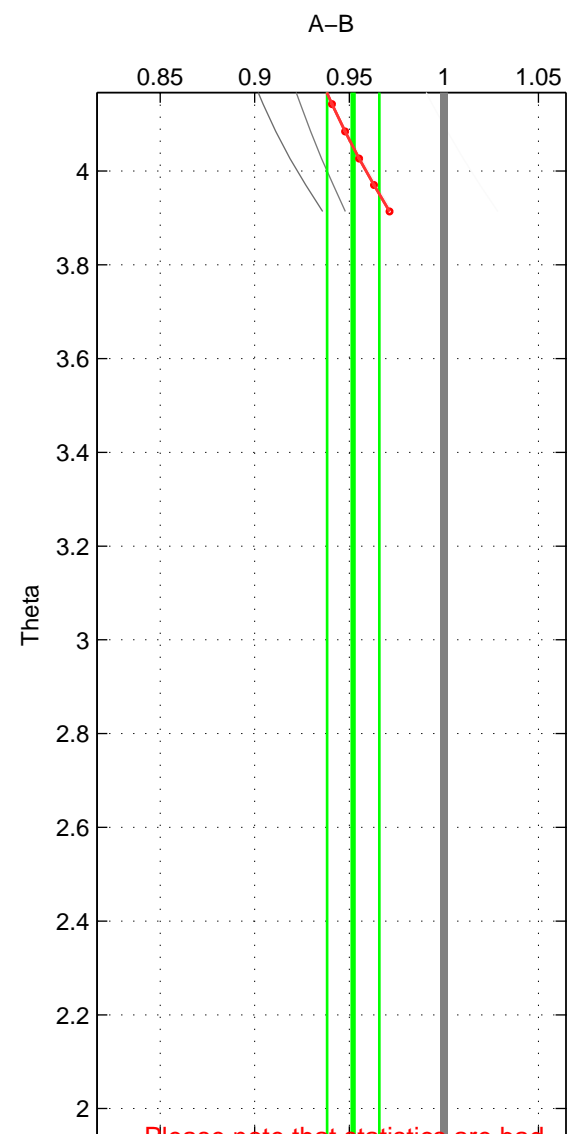

Cruise A (red). Date: Aug 1993 Cruisename: 251-33MW19930704.1

Cruise B (blue). Date: Aug 1994 Cruisename: 328-OMEX1NA

*** "Favourite" values are those of space 1.

	Offset	O.StDev	Ratio	R.Stdev	Rating
SIGMA:	-0.126	0.060	0.915	0.040	3
THETA:	-0.070	0.021	0.952	0.014	2
DEPTH:	-0.039	0.000	0.972	0.000	2
FAV. :	-0.126	0.060	0.915	0.040	3

Profiles of A: 8
 Profiles of B: 1
 Diff profs : 4
 WMoffset (A-B): -0.12623
 WMoffset stdev: 0.060307
 WMratio (A/B): 0.9146
 WMratio stdev: 0.040441

Quality (1-5): 3

Profiles of A: 8
 Profiles of B: 1
 Diff profs : 4
 WMoffset (A-B): -0.069638
 WMoffset stdev: 0.021305
 WMratio (A/B): 0.95205
 WMratio stdev: 0.013848

Quality (1-5): 2

Profiles of A: 8
 Profiles of B: 1
 Diff profs : 4
 WMoffset (A-B): -0.038821
 WMoffset stdev: 0
 WMratio (A/B): 0.97245
 WMratio stdev: 0

Quality (1-5): 2

Please note that statistics are bad.