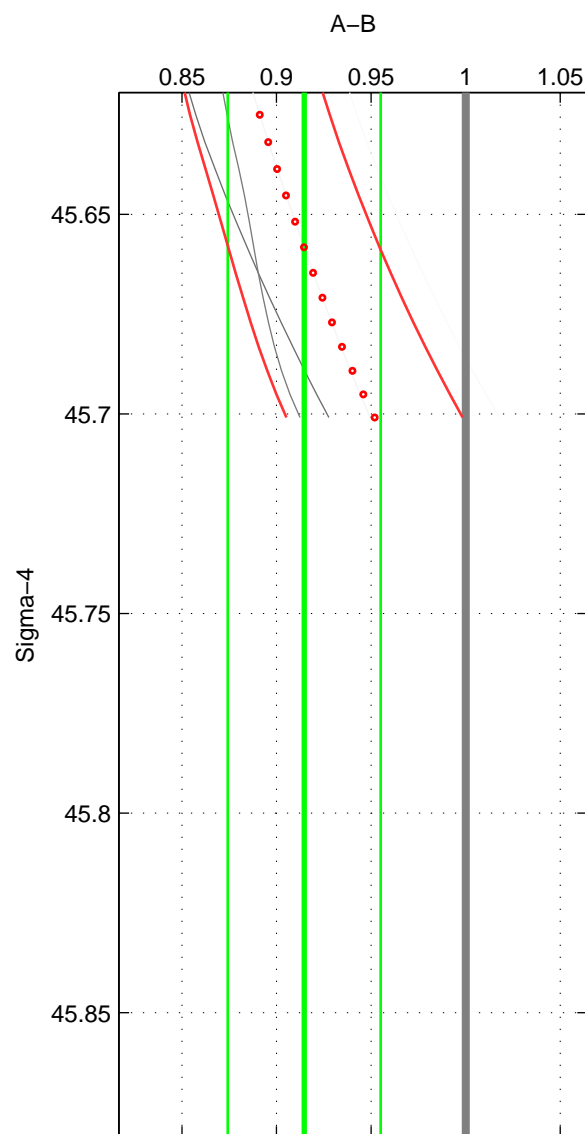

Cruise A (red). Date: Aug 1993 Cruisename: 251-33MW19930704.1

Cruise B (blue). Date: Aug 1994 Cruisename: 328-OMEX1NA

*** "Favourite" values are those of space 1.

	Offset	O.StDev	Ratio	R.Stdev	Rating
SIGMA:	-0.126	0.060	0.915	0.040	3
THETA:	-0.070	0.021	0.952	0.014	2
DEPTH:	-0.039	0.000	0.972	0.000	2
FAV. :	-0.126	0.060	0.915	0.040	3

Profiles of A: 8
 Profiles of B: 1
 Diff profs : 4
 WMoffset (A-B): -0.12623
 WMoffset stdev: 0.060307
 WMratio (A/B): 0.9146
 WMratio stdev: 0.040441

Quality (1-5): 3

Profiles of A: 8
 Profiles of B: 1
 Diff profs : 4
 WMoffset (A-B): -0.069638
 WMoffset stdev: 0.021305
 WMratio (A/B): 0.95205
 WMratio stdev: 0.013848

Quality (1-5): 2

Profiles of A: 8
 Profiles of B: 1
 Diff profs : 4
 WMoffset (A-B): -0.038821
 WMoffset stdev: 0
 WMratio (A/B): 0.97245
 WMratio stdev: 0

Quality (1-5): 2

Please note that statistics are bad.