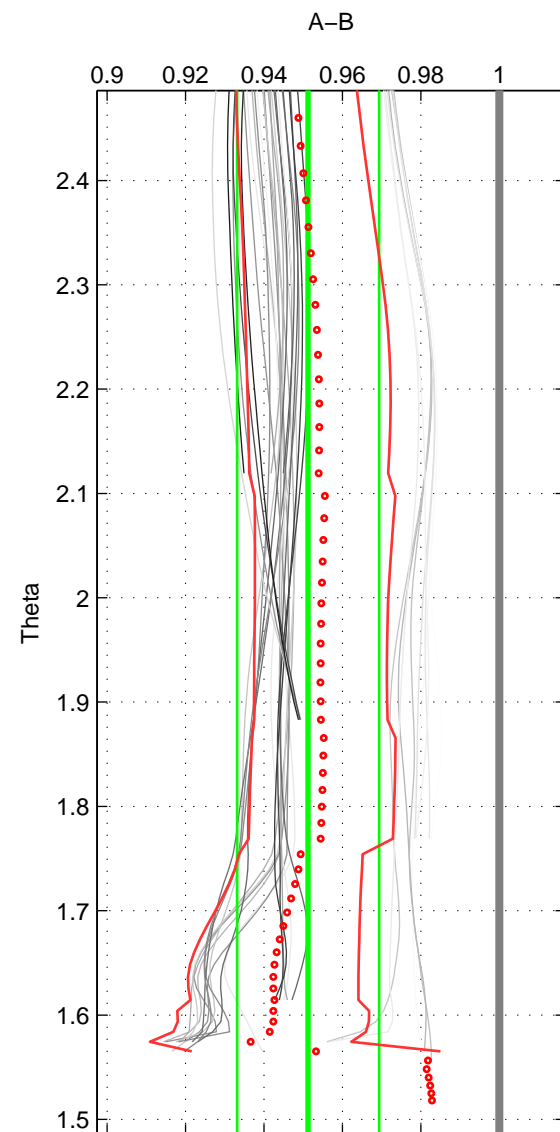

Cruise A (red). Date: May 2007 Cruisename: 509-32WC20070511

Cruise B (blue). Date: Aug 2007 Cruisename: 611-49NZ20070724

*** "Favourite" values are means of spaces 1 2 3.

	Offset	O.StDev	Ratio	R.Stdev	Rating
SIGMA:	-0.150	0.054	0.950	0.018	4
THETA:	-0.148	0.055	0.951	0.018	4
DEPTH:	-0.227	0.013	0.923	0.004	4
FAV. :	-0.175	0.041	0.942	0.013	4

Profiles of A: 6
 Profiles of B: 9
 Diff profs : 33
 WMoffset (A-B): -0.15004
 WMoffset stdev: 0.054355
 WMratio (A/B): 0.9504
 WMratio stdev: 0.017929

Quality (1-5): 4

Profiles of A: 6
 Profiles of B: 9
 Diff profs : 33
 WMoffset (A-B): -0.148
 WMoffset stdev: 0.055007
 WMratio (A/B): 0.95125
 WMratio stdev: 0.018089

Quality (1-5): 4

Profiles of A: 6
 Profiles of B: 9
 Diff profs : 33
 WMoffset (A-B): -0.22693
 WMoffset stdev: 0.01305
 WMratio (A/B): 0.9232
 WMratio stdev: 0.0044229

Quality (1-5): 4