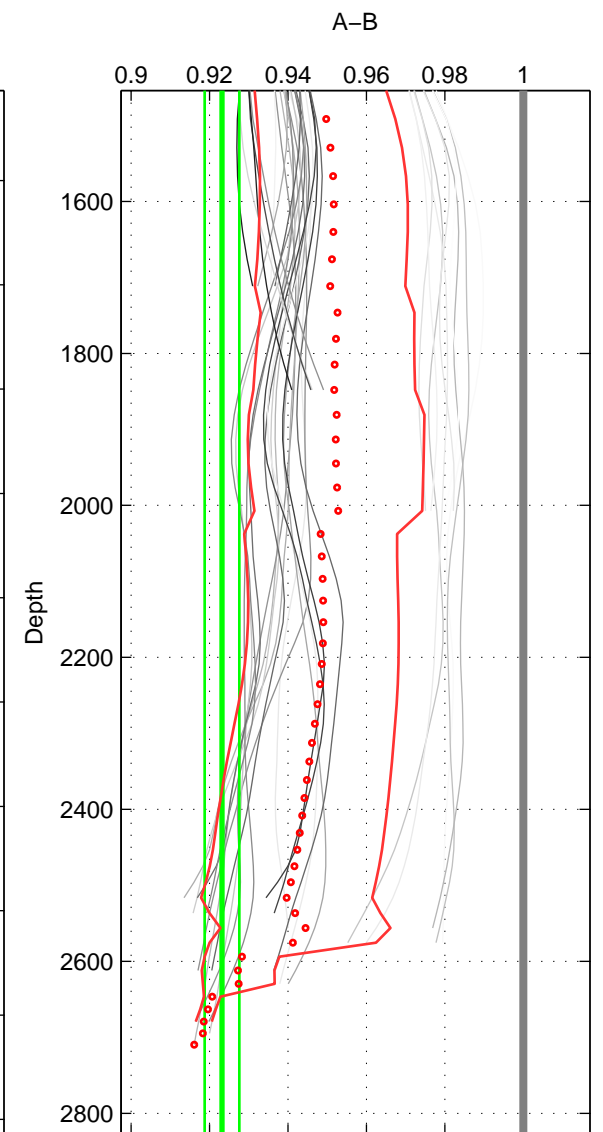

Cruise A (red). Date: May 2007 Cruisename: 509-32WC20070511

Cruise B (blue). Date: Aug 2007 Cruisename: 611-49NZ20070724

*** "Favourite" values are means of spaces 1 2 3.

	Offset	O.StDev	Ratio	R.Stdev	Rating
SIGMA:	-0.150	0.054	0.950	0.018	4
THETA:	-0.148	0.055	0.951	0.018	4
DEPTH:	-0.227	0.013	0.923	0.004	4
FAV. :	-0.175	0.041	0.942	0.013	4

Profiles of A: 6
 Profiles of B: 9
 Diff profs : 33
 WMoffset (A-B): -0.15004
 WMoffset stdev: 0.054355
 WMratio (A/B): 0.9504
 WMratio stdev: 0.017929

Quality (1-5): 4

Profiles of A: 6
 Profiles of B: 9
 Diff profs : 33
 WMoffset (A-B): -0.148
 WMoffset stdev: 0.055007
 WMratio (A/B): 0.95125
 WMratio stdev: 0.018089

Quality (1-5): 4

Profiles of A: 6
 Profiles of B: 9
 Diff profs : 33
 WMoffset (A-B): -0.22693
 WMoffset stdev: 0.01305
 WMratio (A/B): 0.9232
 WMratio stdev: 0.0044229

Quality (1-5): 4