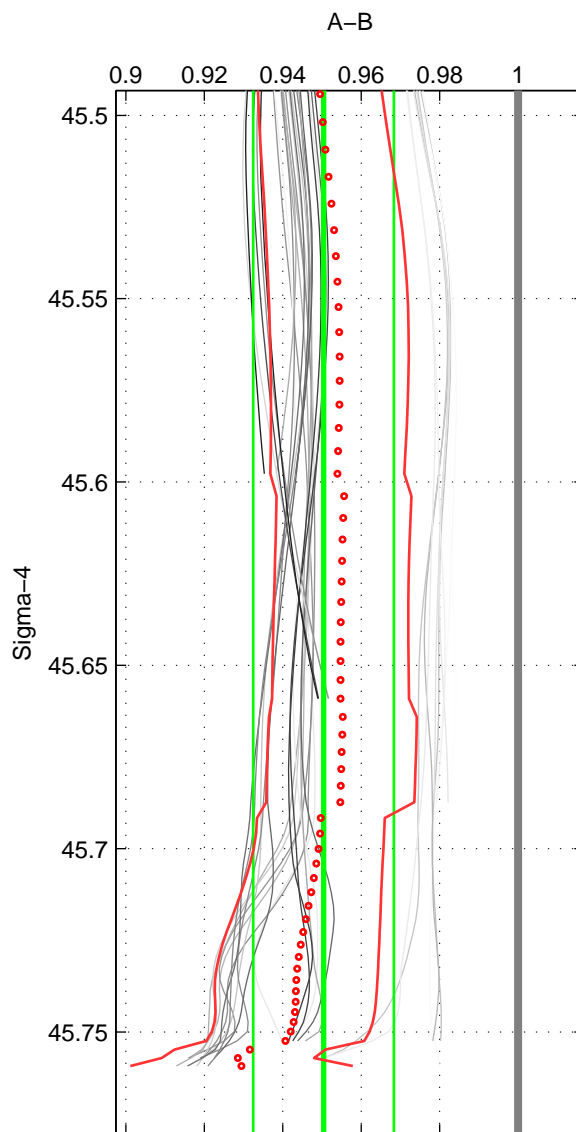

Cruise A (red). Date: May 2007 Cruisename: 509-32WC20070511

Cruise B (blue). Date: Aug 2007 Cruisename: 611-49NZ20070724

*** "Favourite" values are means of spaces 1 2 3.

	Offset	O.StDev	Ratio	R.Stdev	Rating
SIGMA:	-0.150	0.054	0.950	0.018	4
THETA:	-0.148	0.055	0.951	0.018	4
DEPTH:	-0.227	0.013	0.923	0.004	4
FAV. :	-0.175	0.041	0.942	0.013	4

Profiles of A: 6
 Profiles of B: 9
 Diff profs : 33
 WMoffset (A-B): -0.15004
 WMoffset stdev: 0.054355
 WMratio (A/B): 0.9504
 WMratio stdev: 0.017929

Quality (1-5): 4

Profiles of A: 6
 Profiles of B: 9
 Diff profs : 33
 WMoffset (A-B): -0.148
 WMoffset stdev: 0.055007
 WMratio (A/B): 0.95125
 WMratio stdev: 0.018089

Quality (1-5): 4

Profiles of A: 6
 Profiles of B: 9
 Diff profs : 33
 WMoffset (A-B): -0.22693
 WMoffset stdev: 0.01305
 WMratio (A/B): 0.9232
 WMratio stdev: 0.0044229

Quality (1-5): 4