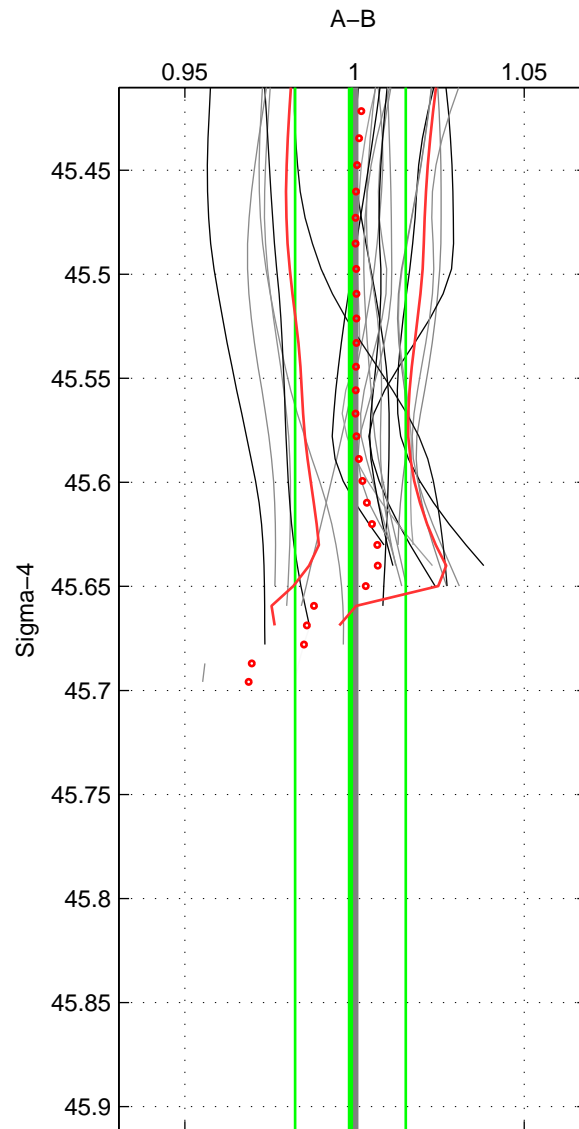

Cruise A (red). Date: Jul 2005 Cruisename: 669-49UF20050615

Cruise B (blue). Date: Oct 1997 Cruisename: 683-49UP19970912

*** "Favourite" values are means of spaces 1 2.

	Offset	O.StDev	Ratio	R.Stdev	Rating
SIGMA:	-0.004	0.046	0.999	0.016	4
THETA:	-0.009	0.060	0.997	0.021	4
DEPTH:	0.008	0.009	1.003	0.003	3
FAV. :	-0.006	0.053	0.998	0.019	4

Profiles of A: 23
 Profiles of B: 16
 Diff profs : 23
 WMoffset (A-B): -0.0040269
 WMoffset stdev: 0.046437
 WMratio (A/B): 0.9988
 WMratio stdev: 0.016296

Quality (1-5): 4

Profiles of A: 23
 Profiles of B: 16
 Diff profs : 24
 WMoffset (A-B): -0.0088531
 WMoffset stdev: 0.059927
 WMratio (A/B): 0.99719
 WMratio stdev: 0.020715

Quality (1-5): 4

Profiles of A: 23
 Profiles of B: 16
 Diff profs : 21
 WMoffset (A-B): 0.0077288
 WMoffset stdev: 0.0090429
 WMratio (A/B): 1.0029
 WMratio stdev: 0.0032795

Quality (1-5): 3

Please note that statistics are bad.