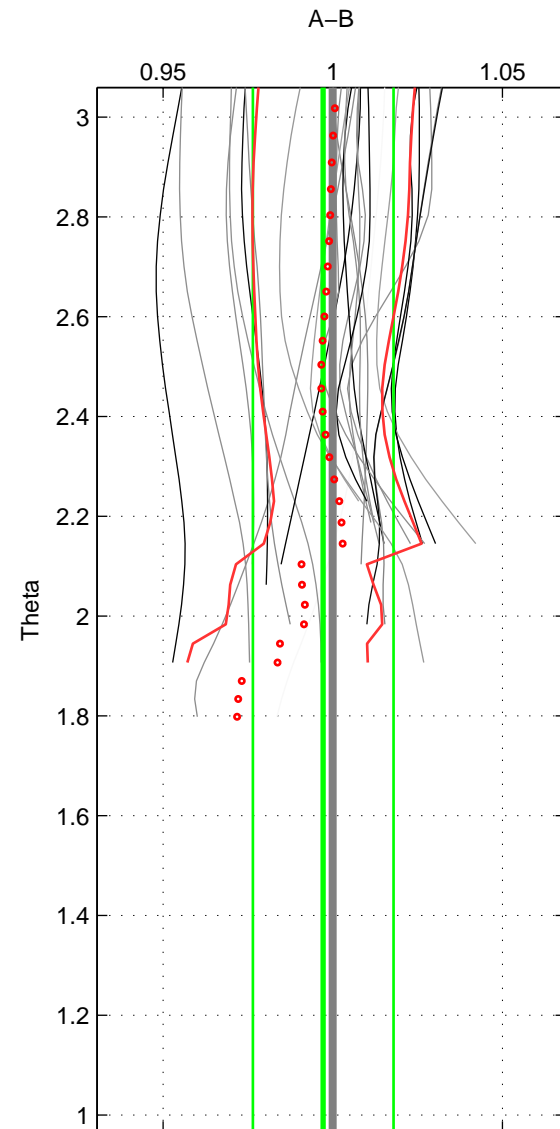

Cruise A (red). Date: Jul 2005 Cruisename: 669-49UF20050615

Cruise B (blue). Date: Oct 1997 Cruisename: 683-49UP19970912

*** "Favourite" values are means of spaces 1 2.

	Offset	O.StDev	Ratio	R.Stdev	Rating
SIGMA:	-0.004	0.046	0.999	0.016	4
THETA:	-0.009	0.060	0.997	0.021	4
DEPTH:	0.008	0.009	1.003	0.003	3
FAV. :	-0.006	0.053	0.998	0.019	4

Profiles of A: 23
 Profiles of B: 16
 Diff profs : 23
 WMoffset (A-B): -0.0040269
 WMoffset stdev: 0.046437
 WMratio (A/B): 0.9988
 WMratio stdev: 0.016296

Quality (1-5): 4

Profiles of A: 23
 Profiles of B: 16
 Diff profs : 24
 WMoffset (A-B): -0.0088531
 WMoffset stdev: 0.059927
 WMratio (A/B): 0.99719
 WMratio stdev: 0.020715

Quality (1-5): 4

Profiles of A: 23
 Profiles of B: 16
 Diff profs : 21
 WMoffset (A-B): 0.0077288
 WMoffset stdev: 0.0090429
 WMratio (A/B): 1.0029
 WMratio stdev: 0.0032795

Quality (1-5): 3

Please note that statistics are bad.