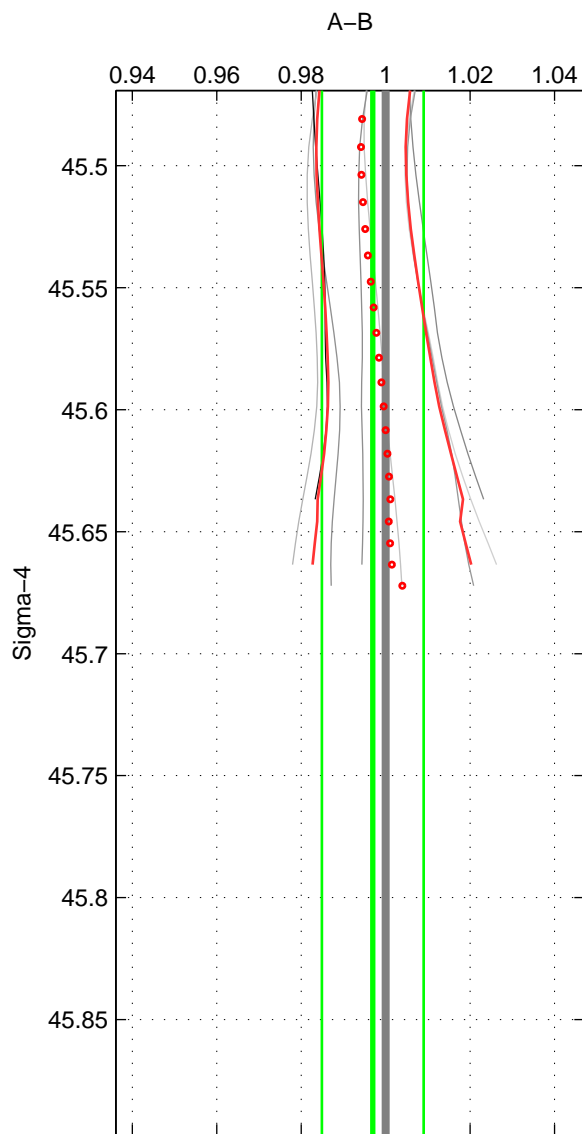

Cruise A (red). Date: Jan 1994 Cruisename: 576-49K619940107

Cruise B (blue). Date: Jul 2005 Cruisename: 669-49UF20050615

\*\*\* "Favourite" values are means of spaces 1 2.

	Offset	O.StDev	Ratio	R.Stdev	Rating
SIGMA:	-0.009	0.037	0.997	0.012	3
THETA:	-0.016	0.048	0.995	0.016	3
DEPTH:	-0.009	0.007	0.997	0.002	2
FAV. :	-0.013	0.042	0.996	0.014	3

Profiles of A: 5  
 Profiles of B: 3  
 Diff profs : 8  
 WMoffset (A-B): -0.0091674  
 WMoffset stdev: 0.036674  
 WMratio (A/B): 0.99695  
 WMratio stdev: 0.012072

Quality (1-5): 3

Profiles of A: 5  
 Profiles of B: 3  
 Diff profs : 9  
 WMoffset (A-B): -0.016231  
 WMoffset stdev: 0.048215  
 WMratio (A/B): 0.99456  
 WMratio stdev: 0.015996

Quality (1-5): 3

Profiles of A: 5  
 Profiles of B: 3  
 Diff profs : 8  
 WMoffset (A-B): -0.0093748  
 WMoffset stdev: 0.0068514  
 WMratio (A/B): 0.99692  
 WMratio stdev: 0.002233

Quality (1-5): 2

Please note that statistics are bad.