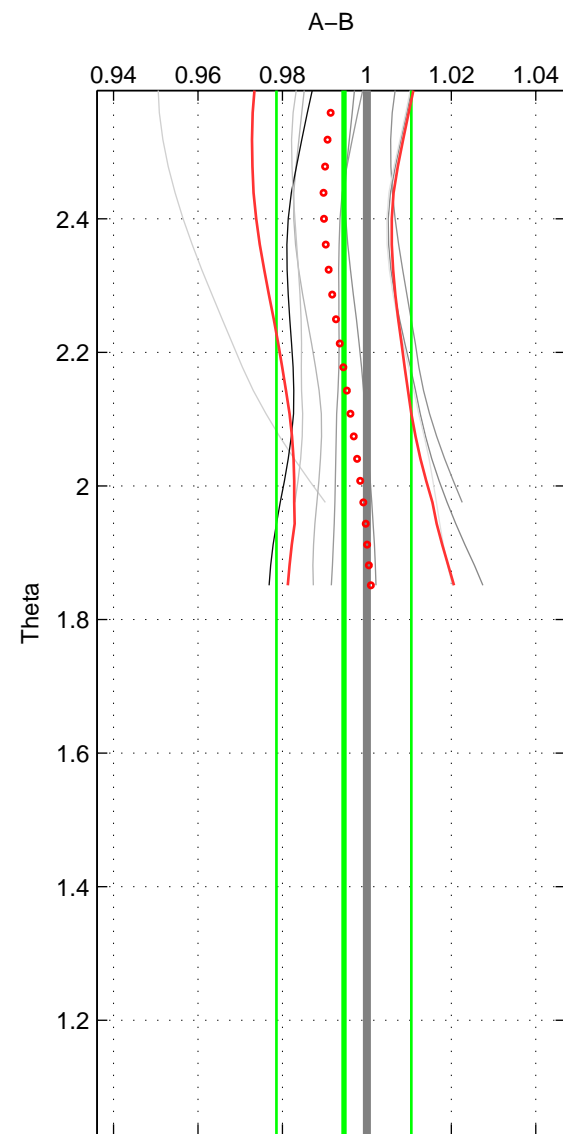

Cruise A (red). Date: Jan 1994 Cruisename: 576-49K619940107

Cruise B (blue). Date: Jul 2005 Cruisename: 669-49UF20050615

\*\*\* "Favourite" values are means of spaces 1 2.

	Offset	O.StDev	Ratio	R.Stdev	Rating
SIGMA:	-0.009	0.037	0.997	0.012	3
THETA:	-0.016	0.048	0.995	0.016	3
DEPTH:	-0.009	0.007	0.997	0.002	2
FAV. :	-0.013	0.042	0.996	0.014	3

Profiles of A: 5  
 Profiles of B: 3  
 Diff profs : 8  
 WMoffset (A-B): -0.0091674  
 WMoffset stdev: 0.036674  
 WMratio (A/B): 0.99695  
 WMratio stdev: 0.012072

Quality (1-5): 3

Profiles of A: 5  
 Profiles of B: 3  
 Diff profs : 9  
 WMoffset (A-B): -0.016231  
 WMoffset stdev: 0.048215  
 WMratio (A/B): 0.99456  
 WMratio stdev: 0.015996

Quality (1-5): 3

Profiles of A: 5  
 Profiles of B: 3  
 Diff profs : 8  
 WMoffset (A-B): -0.0093748  
 WMoffset stdev: 0.0068514  
 WMratio (A/B): 0.99692  
 WMratio stdev: 0.002233

Quality (1-5): 2

Please note that statistics are bad.