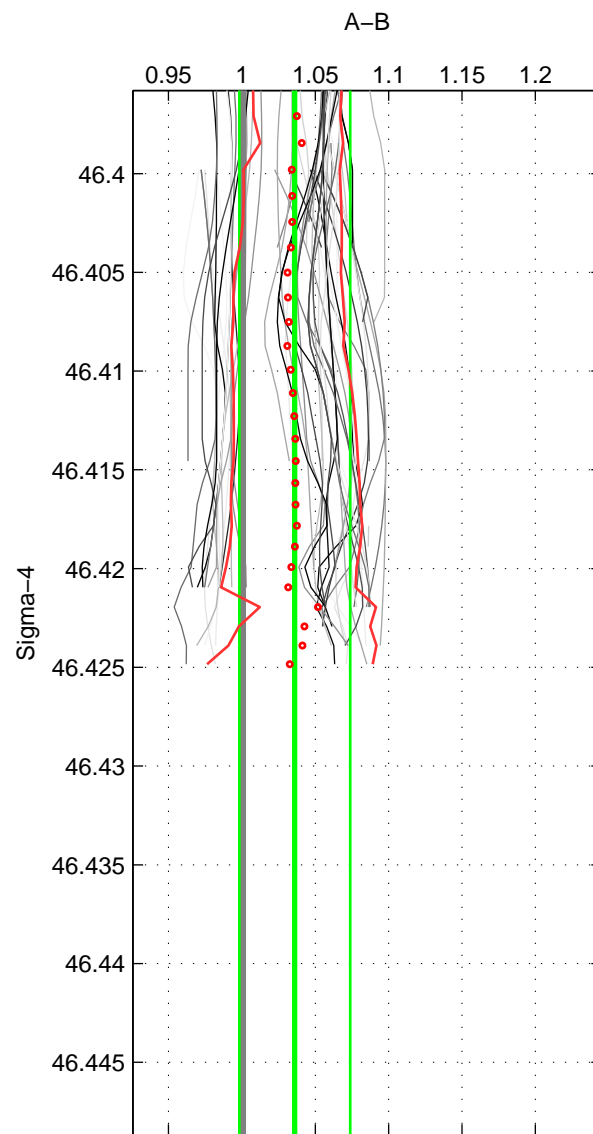

Cruise A (red). Date: Aug 1993 Cruisename: 87-58JH19930730

Cruise B (blue). Date: Nov 1994 Cruisename: 91-58JH19941028

*** "Favourite" values are means of spaces 1 2 3.

	Offset	O.StDev	Ratio	R.Stdev	Rating
SIGMA:	0.035	0.036	1.036	0.038	4
THETA:	0.034	0.038	1.036	0.040	4
DEPTH:	0.053	0.026	1.055	0.027	4
FAV.:	0.041	0.033	1.042	0.035	4

Profiles of A: 9
 Profiles of B: 19
 Diff profs : 60
 WMoffset (A-B): 0.034657
 WMoffset stdev: 0.03627
 WMratio (A/B): 1.036
 WMratio stdev: 0.037772

Quality (1-5): 4

Profiles of A: 9
 Profiles of B: 19
 Diff profs : 60
 WMoffset (A-B): 0.034467
 WMoffset stdev: 0.038454
 WMratio (A/B): 1.0359
 WMratio stdev: 0.040398

Quality (1-5): 4

Profiles of A: 9
 Profiles of B: 19
 Diff profs : 60
 WMoffset (A-B): 0.052555
 WMoffset stdev: 0.025595
 WMratio (A/B): 1.0546
 WMratio stdev: 0.026842

Quality (1-5): 4