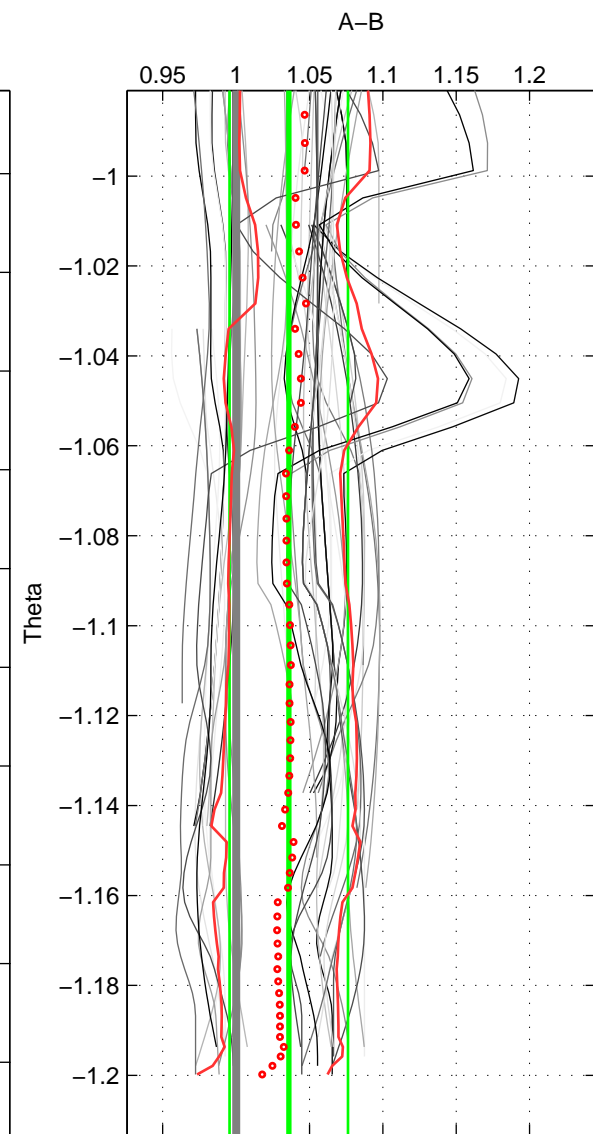

Cruise A (red). Date: Aug 1993 Cruisename: 87-58JH19930730

Cruise B (blue). Date: Nov 1994 Cruisename: 91-58JH19941028

*** "Favourite" values are means of spaces 1 2 3.

	Offset	O.StDev	Ratio	R.Stdev	Rating
SIGMA:	0.035	0.036	1.036	0.038	4
THETA:	0.034	0.038	1.036	0.040	4
DEPTH:	0.053	0.026	1.055	0.027	4
FAV.:	0.041	0.033	1.042	0.035	4

Profiles of A: 9
 Profiles of B: 19
 Diff profs : 60
 WMoffset (A-B): 0.034657
 WMoffset stdev: 0.03627
 WMratio (A/B): 1.036
 WMratio stdev: 0.037772

Quality (1-5): 4

Profiles of A: 9
 Profiles of B: 19
 Diff profs : 60
 WMoffset (A-B): 0.034467
 WMoffset stdev: 0.038454
 WMratio (A/B): 1.0359
 WMratio stdev: 0.040398

Quality (1-5): 4

Profiles of A: 9
 Profiles of B: 19
 Diff profs : 60
 WMoffset (A-B): 0.052555
 WMoffset stdev: 0.025595
 WMratio (A/B): 1.0546
 WMratio stdev: 0.026842

Quality (1-5): 4