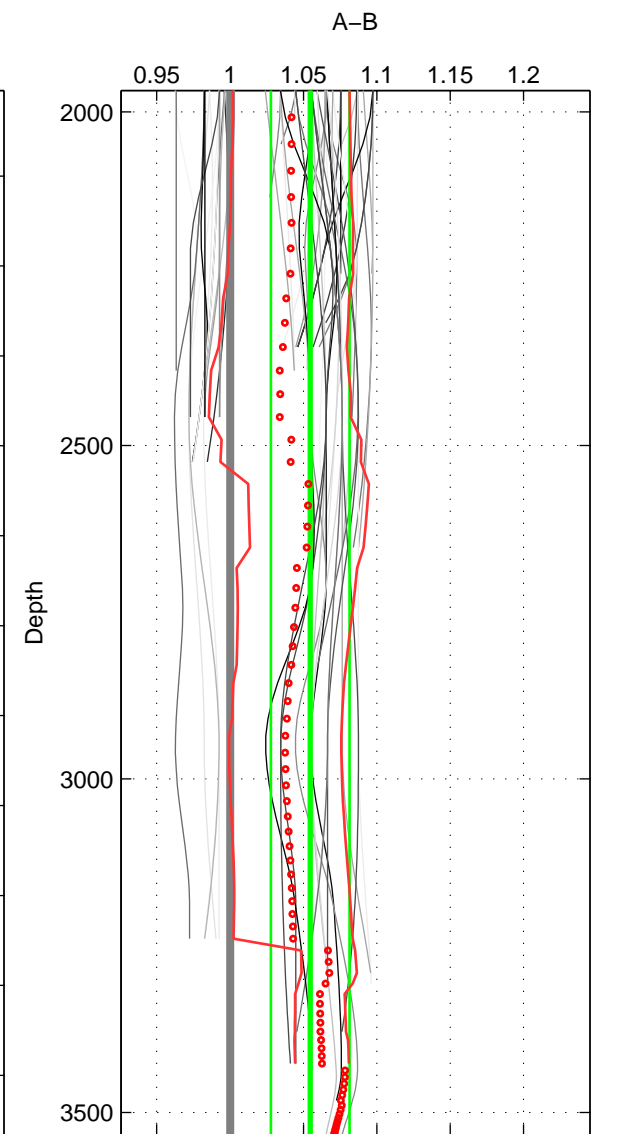

Cruise A (red). Date: Aug 1993 Cruisename: 87-58JH19930730

Cruise B (blue). Date: Nov 1994 Cruisename: 91-58JH19941028

*** "Favourite" values are means of spaces 1 2 3.

	Offset	O.StDev	Ratio	R.Stdev	Rating
SIGMA:	0.035	0.036	1.036	0.038	4
THETA:	0.034	0.038	1.036	0.040	4
DEPTH:	0.053	0.026	1.055	0.027	4
FAV.:	0.041	0.033	1.042	0.035	4

Profiles of A: 9
 Profiles of B: 19
 Diff profs : 60
 WMoffset (A-B): 0.034657
 WMoffset stdev: 0.03627
 WMratio (A/B): 1.036
 WMratio stdev: 0.037772

Quality (1-5): 4

Profiles of A: 9
 Profiles of B: 19
 Diff profs : 60
 WMoffset (A-B): 0.034467
 WMoffset stdev: 0.038454
 WMratio (A/B): 1.0359
 WMratio stdev: 0.040398

Quality (1-5): 4

Profiles of A: 9
 Profiles of B: 19
 Diff profs : 60
 WMoffset (A-B): 0.052555
 WMoffset stdev: 0.025595
 WMratio (A/B): 1.0546
 WMratio stdev: 0.026842

Quality (1-5): 4