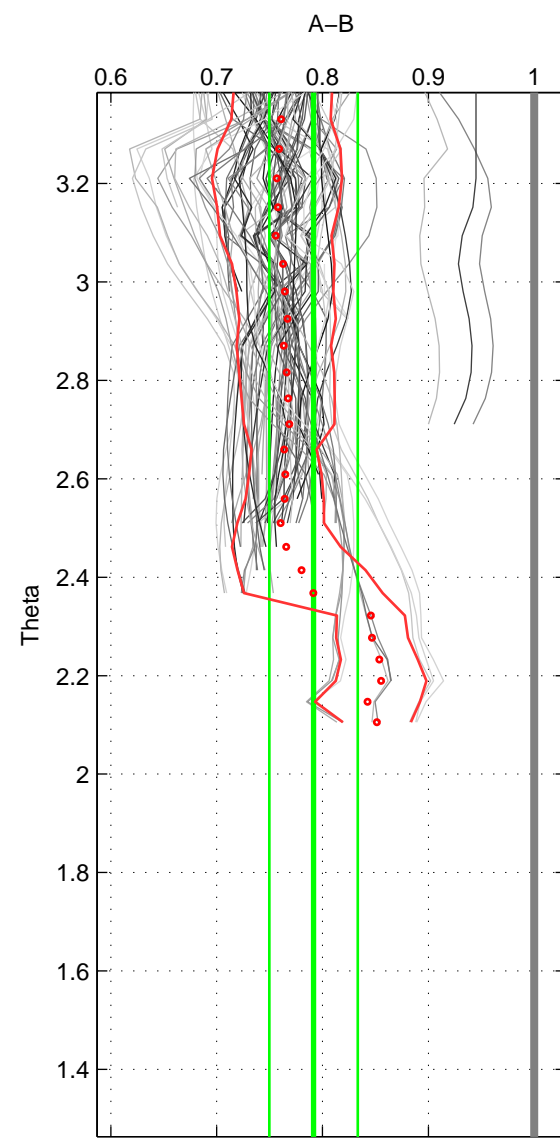

Cruise A (red). Date: Jul 2001 Cruisename: 161-06MT20010717

Cruise B (blue). Date: Jun 1997 Cruisename: 228-316N19970530

\*\*\* "Favourite" values are means of spaces 1 2 3.

	Offset	O.StDev	Ratio	R.Stdev	Rating
SIGMA:	-0.266	0.047	0.764	0.048	5
THETA:	-0.260	0.044	0.792	0.042	5
DEPTH:	-0.255	0.040	0.812	0.025	5
FAV. :	-0.260	0.044	0.789	0.038	5

Profiles of A: 18  
 Profiles of B: 17  
 Diff profs : 86  
 WMoffset (A-B): -0.26556  
 WMoffset stdev: 0.047269  
 WMratio (A/B): 0.76436  
 WMratio stdev: 0.047503

Quality (1-5): 5

Profiles of A: 18  
 Profiles of B: 17  
 Diff profs : 86  
 WMoffset (A-B): -0.25952  
 WMoffset stdev: 0.04358  
 WMratio (A/B): 0.79158  
 WMratio stdev: 0.041814

Quality (1-5): 5

Profiles of A: 18  
 Profiles of B: 17  
 Diff profs : 86  
 WMoffset (A-B): -0.25504  
 WMoffset stdev: 0.040167  
 WMratio (A/B): 0.81215  
 WMratio stdev: 0.025489

Quality (1-5): 5