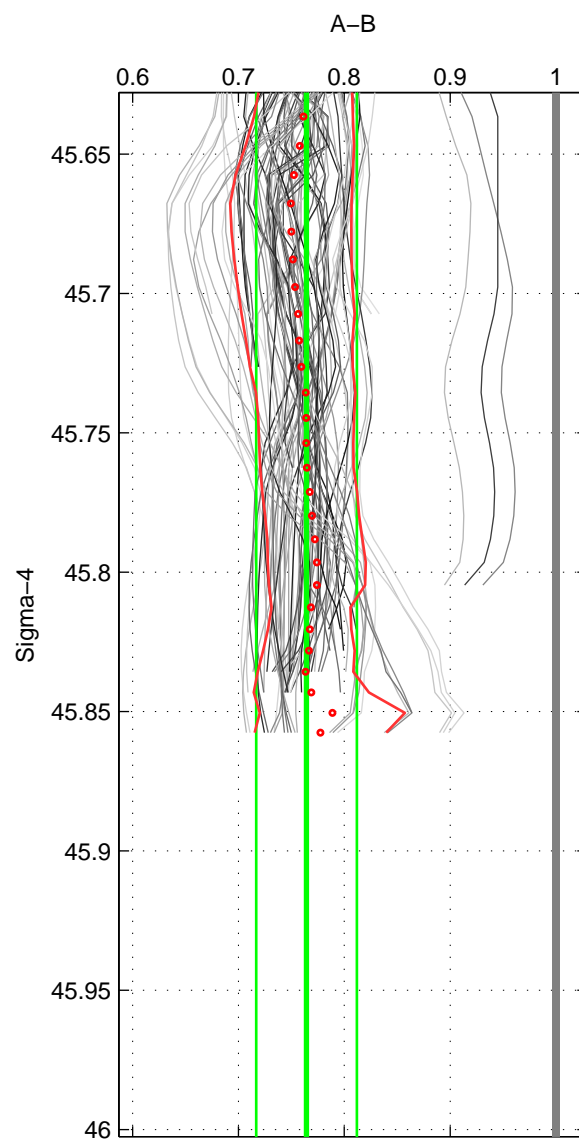

Cruise A (red). Date: Jul 2001 Cruisename: 161-06MT20010717

Cruise B (blue). Date: Jun 1997 Cruisename: 228-316N19970530

\*\*\* "Favourite" values are means of spaces 1 2 3.

	Offset	O.StDev	Ratio	R.Stdev	Rating
SIGMA:	-0.266	0.047	0.764	0.048	5
THETA:	-0.260	0.044	0.792	0.042	5
DEPTH:	-0.255	0.040	0.812	0.025	5
FAV. :	-0.260	0.044	0.789	0.038	5

Profiles of A: 18  
 Profiles of B: 17  
 Diff profs : 86  
 WMoffset (A-B): -0.26556  
 WMoffset stdev: 0.047269  
 WMratio (A/B): 0.76436  
 WMratio stdev: 0.047503

Quality (1-5): 5

Profiles of A: 18  
 Profiles of B: 17  
 Diff profs : 86  
 WMoffset (A-B): -0.25952  
 WMoffset stdev: 0.04358  
 WMratio (A/B): 0.79158  
 WMratio stdev: 0.041814

Quality (1-5): 5

Profiles of A: 18  
 Profiles of B: 17  
 Diff profs : 86  
 WMoffset (A-B): -0.25504  
 WMoffset stdev: 0.040167  
 WMratio (A/B): 0.81215  
 WMratio stdev: 0.025489

Quality (1-5): 5