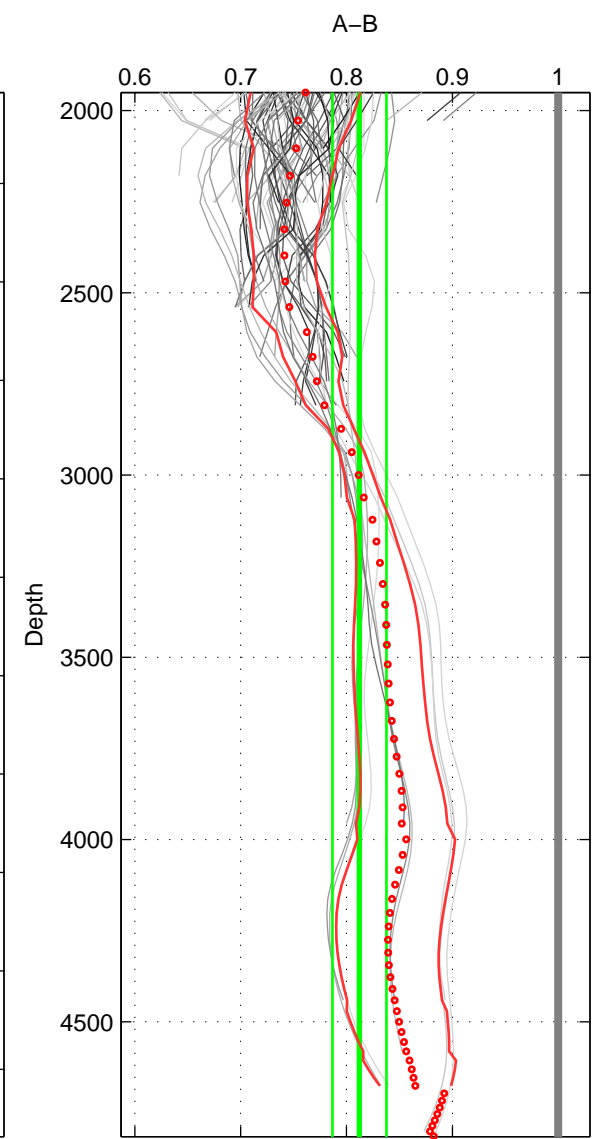

Cruise A (red). Date: Jul 2001 Cruisename: 161-06MT20010717

Cruise B (blue). Date: Jun 1997 Cruisename: 228-316N19970530

\*\*\* "Favourite" values are means of spaces 1 2 3.

	Offset	O.StDev	Ratio	R.Stdev	Rating
SIGMA:	-0.266	0.047	0.764	0.048	5
THETA:	-0.260	0.044	0.792	0.042	5
DEPTH:	-0.255	0.040	0.812	0.025	5
FAV. :	-0.260	0.044	0.789	0.038	5

Profiles of A: 18  
 Profiles of B: 17  
 Diff profs : 86  
 WMoffset (A-B): -0.26556  
 WMoffset stdev: 0.047269  
 WMratio (A/B): 0.76436  
 WMratio stdev: 0.047503

Quality (1-5): 5

Profiles of A: 18  
 Profiles of B: 17  
 Diff profs : 86  
 WMoffset (A-B): -0.25952  
 WMoffset stdev: 0.04358  
 WMratio (A/B): 0.79158  
 WMratio stdev: 0.041814

Quality (1-5): 5

Profiles of A: 18  
 Profiles of B: 17  
 Diff profs : 86  
 WMoffset (A-B): -0.25504  
 WMoffset stdev: 0.040167  
 WMratio (A/B): 0.81215  
 WMratio stdev: 0.025489

Quality (1-5): 5