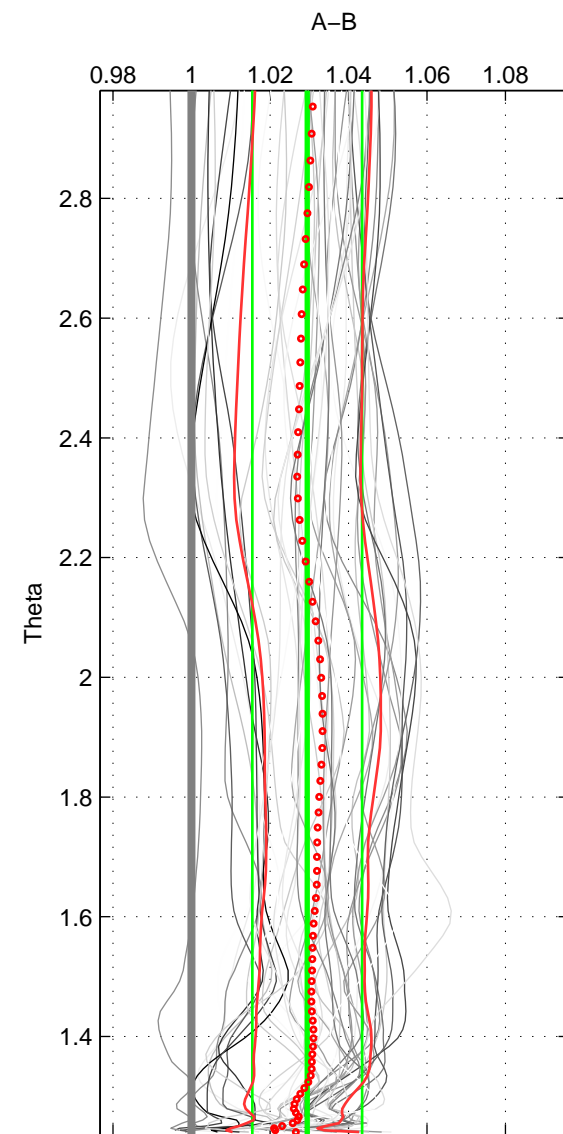

Cruise A (red). Date: Mar 1989 Cruisename: 507-32MW19890206

Cruise B (blue). Date: Jun 1996 Cruisename: 727-49XK19960617

\*\*\* "Favourite" values are means of spaces 1 2 3.

	Offset	O.StDev	Ratio	R.Stdev	Rating
SIGMA:	0.078	0.037	1.030	0.014	5
THETA:	0.076	0.036	1.029	0.014	5
DEPTH:	0.068	0.036	1.027	0.014	5
FAV.:	0.074	0.036	1.029	0.014	5

Profiles of A: 6  
 Profiles of B: 9  
 Diff profs : 45  
 WMoffset (A-B): 0.078372  
 WMoffset stdev: 0.036966  
 WMratio (A/B): 1.0302  
 WMratio stdev: 0.014346

Quality (1-5): 5

Profiles of A: 6  
 Profiles of B: 9  
 Diff profs : 45  
 WMoffset (A-B): 0.076109  
 WMoffset stdev: 0.035957  
 WMratio (A/B): 1.0295  
 WMratio stdev: 0.013995

Quality (1-5): 5

Profiles of A: 6  
 Profiles of B: 9  
 Diff profs : 45  
 WMoffset (A-B): 0.067934  
 WMoffset stdev: 0.036094  
 WMratio (A/B): 1.027  
 WMratio stdev: 0.014388

Quality (1-5): 5