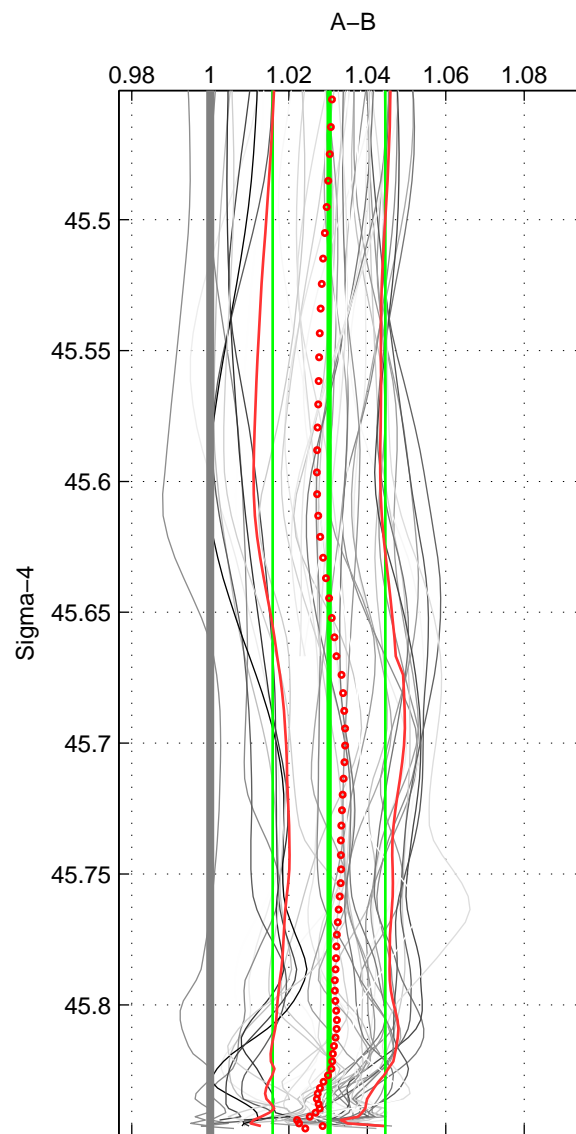

Cruise A (red). Date: Mar 1989 Cruisename: 507-32MW19890206

Cruise B (blue). Date: Jun 1996 Cruisename: 727-49XK19960617

\*\*\* "Favourite" values are means of spaces 1 2 3.

	Offset	O.StDev	Ratio	R.Stdev	Rating
SIGMA:	0.078	0.037	1.030	0.014	5
THETA:	0.076	0.036	1.029	0.014	5
DEPTH:	0.068	0.036	1.027	0.014	5
FAV.:	0.074	0.036	1.029	0.014	5

Profiles of A: 6  
 Profiles of B: 9  
 Diff profs : 45  
 WMoffset (A-B): 0.078372  
 WMoffset stdev: 0.036966  
 WMratio (A/B): 1.0302  
 WMratio stdev: 0.014346

Quality (1-5): 5

Profiles of A: 6  
 Profiles of B: 9  
 Diff profs : 45  
 WMoffset (A-B): 0.076109  
 WMoffset stdev: 0.035957  
 WMratio (A/B): 1.0295  
 WMratio stdev: 0.013995

Quality (1-5): 5

Profiles of A: 6  
 Profiles of B: 9  
 Diff profs : 45  
 WMoffset (A-B): 0.067934  
 WMoffset stdev: 0.036094  
 WMratio (A/B): 1.027  
 WMratio stdev: 0.014388

Quality (1-5): 5