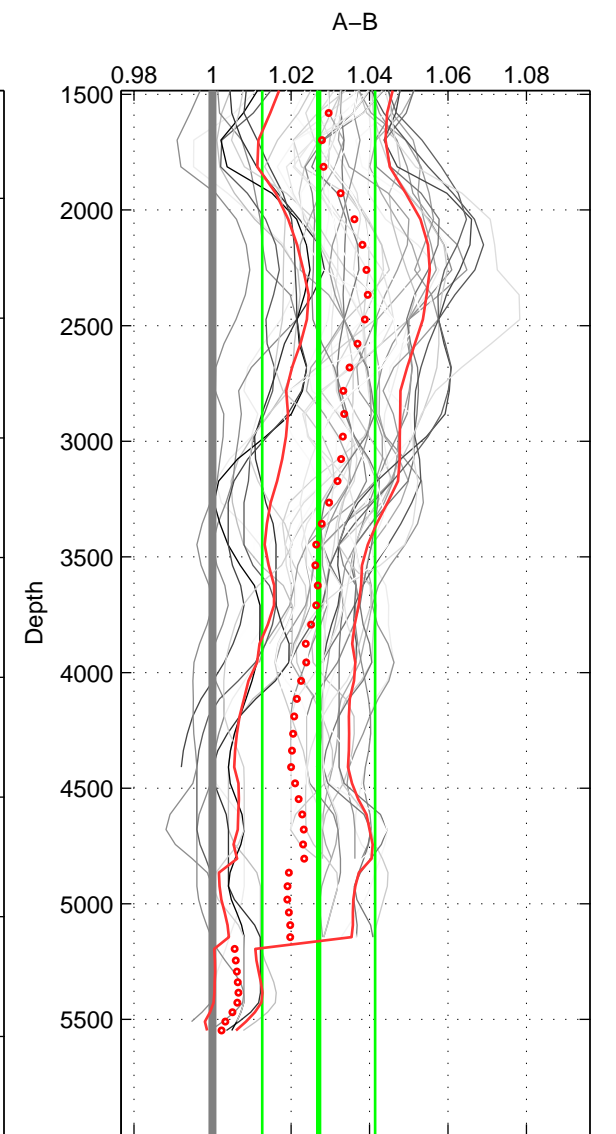

Cruise A (red). Date: Mar 1989 Cruisename: 507-32MW19890206

Cruise B (blue). Date: Jun 1996 Cruisename: 727-49XK19960617

\*\*\* "Favourite" values are means of spaces 1 2 3.

	Offset	O.StDev	Ratio	R.Stdev	Rating
SIGMA:	0.078	0.037	1.030	0.014	5
THETA:	0.076	0.036	1.029	0.014	5
DEPTH:	0.068	0.036	1.027	0.014	5
FAV.:	0.074	0.036	1.029	0.014	5

Profiles of A: 6  
 Profiles of B: 9  
 Diff profs : 45  
 WMoffset (A-B): 0.078372  
 WMoffset stdev: 0.036966  
 WMratio (A/B): 1.0302  
 WMratio stdev: 0.014346

Quality (1-5): 5

Profiles of A: 6  
 Profiles of B: 9  
 Diff profs : 45  
 WMoffset (A-B): 0.076109  
 WMoffset stdev: 0.035957  
 WMratio (A/B): 1.0295  
 WMratio stdev: 0.013995

Quality (1-5): 5

Profiles of A: 6  
 Profiles of B: 9  
 Diff profs : 45  
 WMoffset (A-B): 0.067934  
 WMoffset stdev: 0.036094  
 WMratio (A/B): 1.027  
 WMratio stdev: 0.014388

Quality (1-5): 5