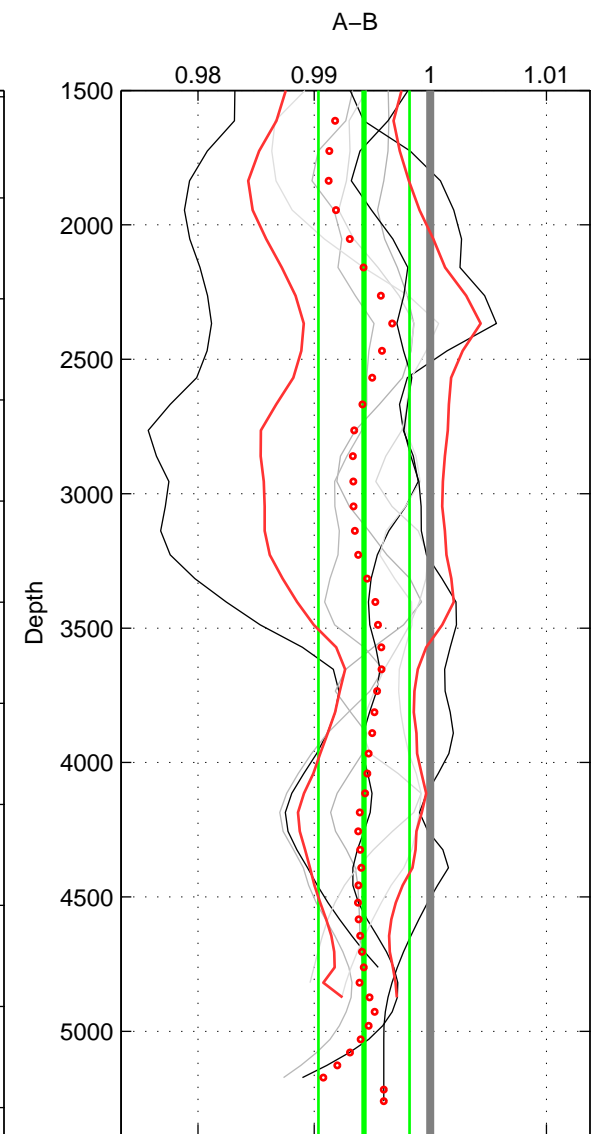

Cruise A (red). Date: Oct 2004 Cruisename: 602-49NZ20041013

Cruise B (blue). Date: Oct 2008 Cruisename: 615-49NZ20081011

\*\*\* "Favourite" values are means of spaces 1 2 3.

	Offset	O.StDev	Ratio	R.Stdev	Rating
SIGMA:	-0.004	0.009	0.998	0.003	5
THETA:	-0.006	0.009	0.998	0.003	5
DEPTH:	-0.015	0.010	0.994	0.004	5
FAV. :	-0.008	0.009	0.997	0.004	5

Profiles of A: 3  
 Profiles of B: 7  
 Diff profs : 7  
 WMoffset (A-B): -0.0044295  
 WMoffset stdev: 0.0089106  
 WMratio (A/B): 0.99839  
 WMratio stdev: 0.0033314

Quality (1-5): 5

Profiles of A: 3  
 Profiles of B: 7  
 Diff profs : 7  
 WMoffset (A-B): -0.0056188  
 WMoffset stdev: 0.008694  
 WMratio (A/B): 0.99793  
 WMratio stdev: 0.003287

Quality (1-5): 5

Profiles of A: 3  
 Profiles of B: 7  
 Diff profs : 7  
 WMoffset (A-B): -0.014641  
 WMoffset stdev: 0.0099951  
 WMratio (A/B): 0.9943  
 WMratio stdev: 0.0039262

Quality (1-5): 5