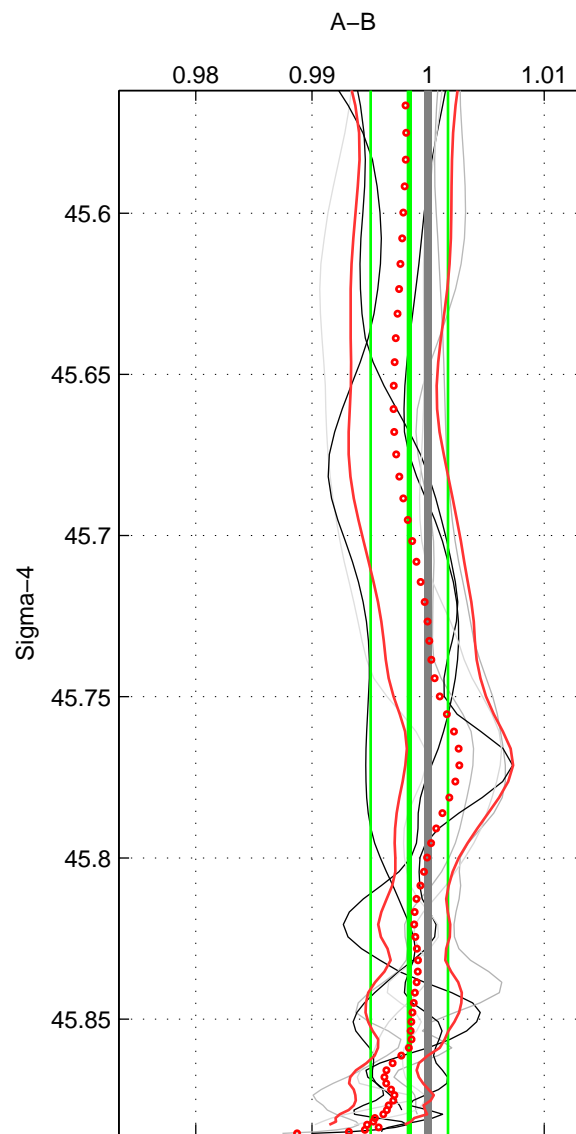

Cruise A (red). Date: Oct 2004 Cruisename: 602-49NZ20041013

Cruise B (blue). Date: Oct 2008 Cruisename: 615-49NZ20081011

\*\*\* "Favourite" values are means of spaces 1 2 3.

	Offset	O.StDev	Ratio	R.Stdev	Rating
SIGMA:	-0.004	0.009	0.998	0.003	5
THETA:	-0.006	0.009	0.998	0.003	5
DEPTH:	-0.015	0.010	0.994	0.004	5
FAV. :	-0.008	0.009	0.997	0.004	5

Profiles of A: 3  
 Profiles of B: 7  
 Diff profs : 7  
 WMoffset (A-B): -0.0044295  
 WMoffset stdev: 0.0089106  
 WMratio (A/B): 0.99839  
 WMratio stdev: 0.0033314

Quality (1-5): 5

Profiles of A: 3  
 Profiles of B: 7  
 Diff profs : 7  
 WMoffset (A-B): -0.0056188  
 WMoffset stdev: 0.008694  
 WMratio (A/B): 0.99793  
 WMratio stdev: 0.003287

Quality (1-5): 5

Profiles of A: 3  
 Profiles of B: 7  
 Diff profs : 7  
 WMoffset (A-B): -0.014641  
 WMoffset stdev: 0.0099951  
 WMratio (A/B): 0.9943  
 WMratio stdev: 0.0039262

Quality (1-5): 5