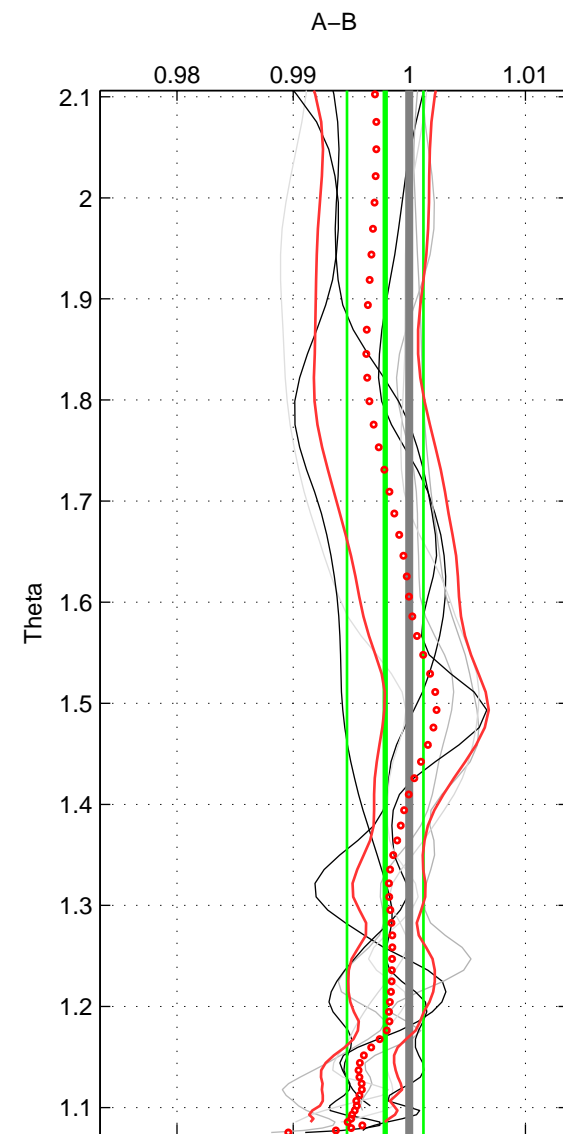

Cruise A (red). Date: Oct 2004 Cruisename: 602-49NZ20041013

Cruise B (blue). Date: Oct 2008 Cruisename: 615-49NZ20081011

\*\*\* "Favourite" values are means of spaces 1 2 3.

	Offset	O.StDev	Ratio	R.Stdev	Rating
SIGMA:	-0.004	0.009	0.998	0.003	5
THETA:	-0.006	0.009	0.998	0.003	5
DEPTH:	-0.015	0.010	0.994	0.004	5
FAV. :	-0.008	0.009	0.997	0.004	5

Profiles of A: 3  
 Profiles of B: 7  
 Diff profs : 7  
 WMoffset (A-B): -0.0044295  
 WMoffset stdev: 0.0089106  
 WMratio (A/B): 0.99839  
 WMratio stdev: 0.0033314

Quality (1-5): 5

Profiles of A: 3  
 Profiles of B: 7  
 Diff profs : 7  
 WMoffset (A-B): -0.0056188  
 WMoffset stdev: 0.008694  
 WMratio (A/B): 0.99793  
 WMratio stdev: 0.003287

Quality (1-5): 5

Profiles of A: 3  
 Profiles of B: 7  
 Diff profs : 7  
 WMoffset (A-B): -0.014641  
 WMoffset stdev: 0.0099951  
 WMratio (A/B): 0.9943  
 WMratio stdev: 0.0039262

Quality (1-5): 5