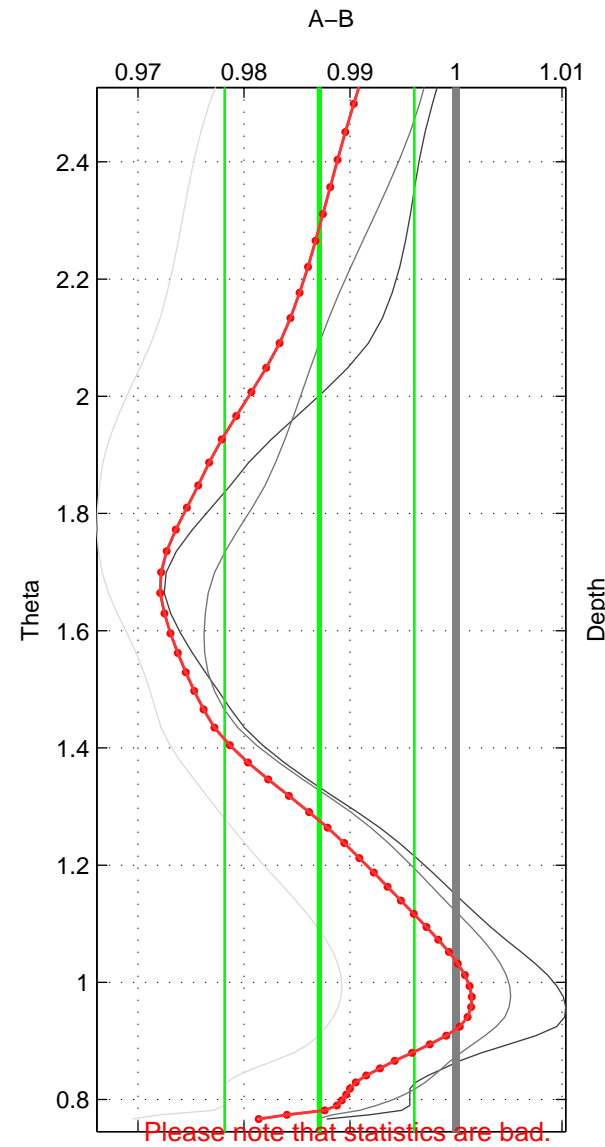

Cruise A (red). Date: Dec 1995 Cruisename: 354-316N19951202

Cruise B (blue). Date: Aug 1989 Cruisename: 364-35MF19890730

*** "Favourite" values are means of spaces 1 2 3.

	Offset	O.StDev	Ratio	R.Stdev	Rating
SIGMA:	-0.024	0.002	0.991	0.001	2
THETA:	-0.031	0.022	0.987	0.009	2
DEPTH:	-0.027	0.000	0.989	0.000	2
FAV. :	-0.027	0.008	0.989	0.003	2

Please note that statistics are bad.
 Profiles of A: 9
 Profiles of B: 1
 Diff profs : 3
 WMoffset (A-B): -0.023727
 WMoffset stdev: 0.0017635
 WMratio (A/B): 0.99068
 WMratio stdev: 0.00070541

Quality (1-5): 2

Please note that statistics are bad.
 Profiles of A: 9
 Profiles of B: 1
 Diff profs : 3
 WMoffset (A-B): -0.03139
 WMoffset stdev: 0.022046
 WMratio (A/B): 0.98712
 WMratio stdev: 0.0089411

Quality (1-5): 2

Please note that statistics are bad.
 Profiles of A: 9
 Profiles of B: 1
 Diff profs : 3
 WMoffset (A-B): -0.027355
 WMoffset stdev: 0
 WMratio (A/B): 0.98925
 WMratio stdev: 0

Quality (1-5): 2