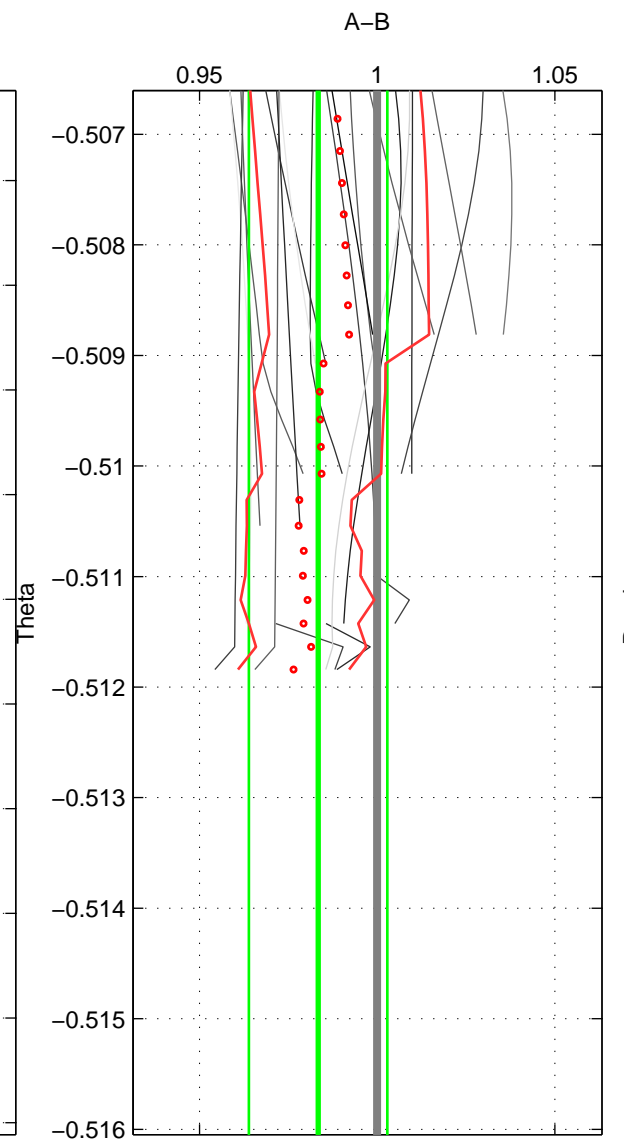

Cruise A (red). Date: Aug 2002 Cruisename: 52-32H120020718  
 Cruise B (blue). Date: Aug 2004 Cruisename: 56-32H120040718

\*\*\* "Favourite" values are those of space 2.

	Offset	O.StDev	Ratio	R.Stdev	Rating
SIGMA:	-0.024	0.012	0.976	0.012	3
THETA:	-0.018	0.021	0.983	0.020	5
DEPTH:	-0.020	0.006	0.981	0.006	3
FAV. :	-0.018	0.021	0.983	0.020	5

Profiles of A: 5  
 Profiles of B: 2  
 Diff profs : 5  
 WMoffset (A-B): -0.023926  
 WMoffset stdev: 0.012161  
 WMratio (A/B): 0.97623  
 WMratio stdev: 0.012067

Quality (1-5): 3

Profiles of A: 5  
 Profiles of B: 6  
 Diff profs : 19  
 WMoffset (A-B): -0.017618  
 WMoffset stdev: 0.020677  
 WMratio (A/B): 0.98336  
 WMratio stdev: 0.019505

Quality (1-5): 5

Profiles of A: 5  
 Profiles of B: 5  
 Diff profs : 16  
 WMoffset (A-B): -0.020367  
 WMoffset stdev: 0.0063673  
 WMratio (A/B): 0.98058  
 WMratio stdev: 0.0059529

Quality (1-5): 3

Please note that statistics are bad.