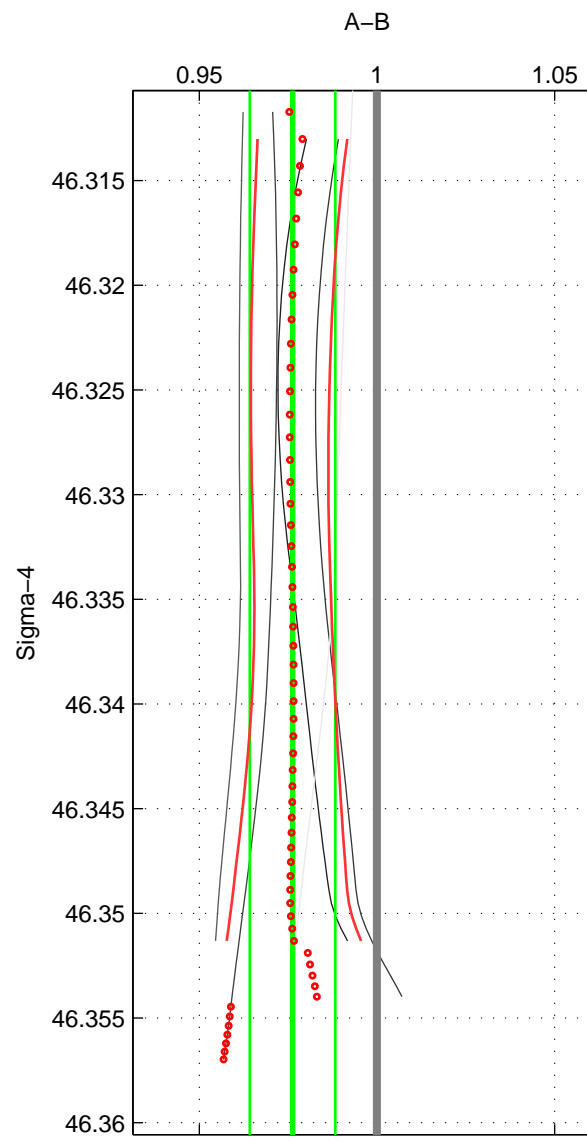

Cruise A (red). Date: Aug 2002 Cruisename: 52-32H120020718  
 Cruise B (blue). Date: Aug 2004 Cruisename: 56-32H120040718

\*\*\* "Favourite" values are those of space 2.

	Offset	O.StDev	Ratio	R.Stdev	Rating
SIGMA:	-0.024	0.012	0.976	0.012	3
THETA:	-0.018	0.021	0.983	0.020	5
DEPTH:	-0.020	0.006	0.981	0.006	3
FAV. :	-0.018	0.021	0.983	0.020	5

Profiles of A: 5  
 Profiles of B: 2  
 Diff profs : 5  
 WMoffset (A-B): -0.023926  
 WMoffset stdev: 0.012161  
 WMratio (A/B): 0.97623  
 WMratio stdev: 0.012067

Quality (1-5): 3

Profiles of A: 5  
 Profiles of B: 6  
 Diff profs : 19  
 WMoffset (A-B): -0.017618  
 WMoffset stdev: 0.020677  
 WMratio (A/B): 0.98336  
 WMratio stdev: 0.019505

Quality (1-5): 5

Profiles of A: 5  
 Profiles of B: 5  
 Diff profs : 16  
 WMoffset (A-B): -0.020367  
 WMoffset stdev: 0.0063673  
 WMratio (A/B): 0.98058  
 WMratio stdev: 0.0059529

Quality (1-5): 3

Please note that statistics are bad.