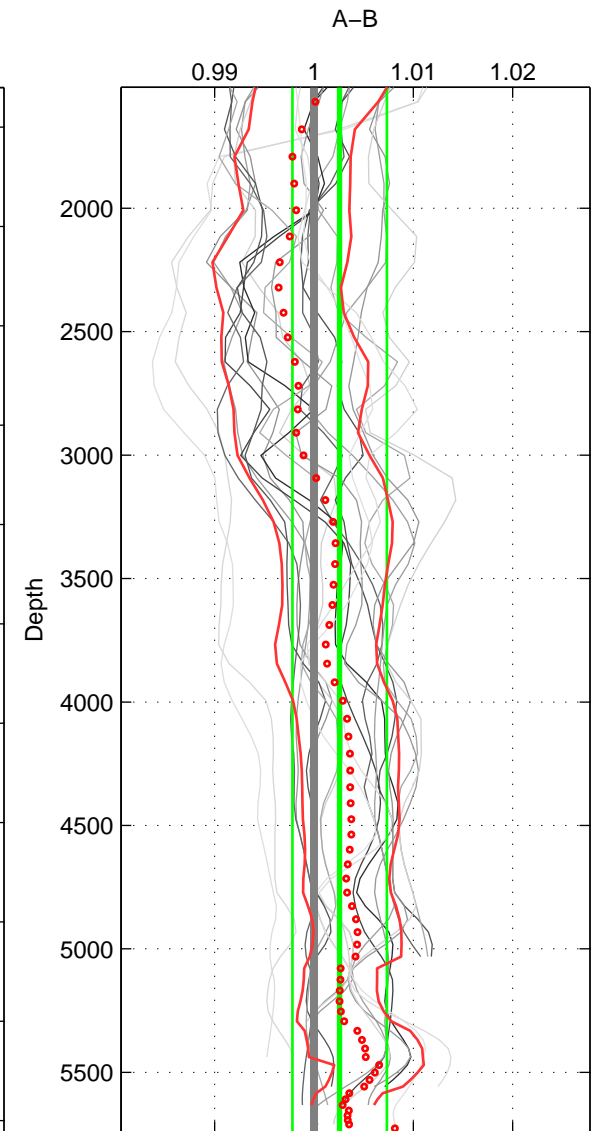

Cruise A (red). Date: Aug 1993 Cruisename: 498-325019930705

Cruise B (blue). Date: Aug 2007 Cruisename: 611-49NZ20070724

*** "Favourite" values are means of spaces 1 2 3.

	Offset	O.StDev	Ratio	R.Stdev	Rating
SIGMA:	0.005	0.017	1.002	0.006	5
THETA:	0.011	0.016	1.004	0.006	5
DEPTH:	0.007	0.012	1.003	0.005	5
FAV.:	0.008	0.015	1.003	0.006	5

Profiles of A: 7
 Profiles of B: 3
 Diff profs : 19
 WMoffset (A-B): 0.0048276
 WMoffset stdev: 0.016694
 WMratio (A/B): 1.0018
 WMratio stdev: 0.0061526

Quality (1-5): 5

Profiles of A: 7
 Profiles of B: 3
 Diff profs : 19
 WMoffset (A-B): 0.011097
 WMoffset stdev: 0.015717
 WMratio (A/B): 1.0041
 WMratio stdev: 0.0058523

Quality (1-5): 5

Profiles of A: 7
 Profiles of B: 3
 Diff profs : 19
 WMoffset (A-B): 0.0068689
 WMoffset stdev: 0.012166
 WMratio (A/B): 1.0026
 WMratio stdev: 0.0047485

Quality (1-5): 5