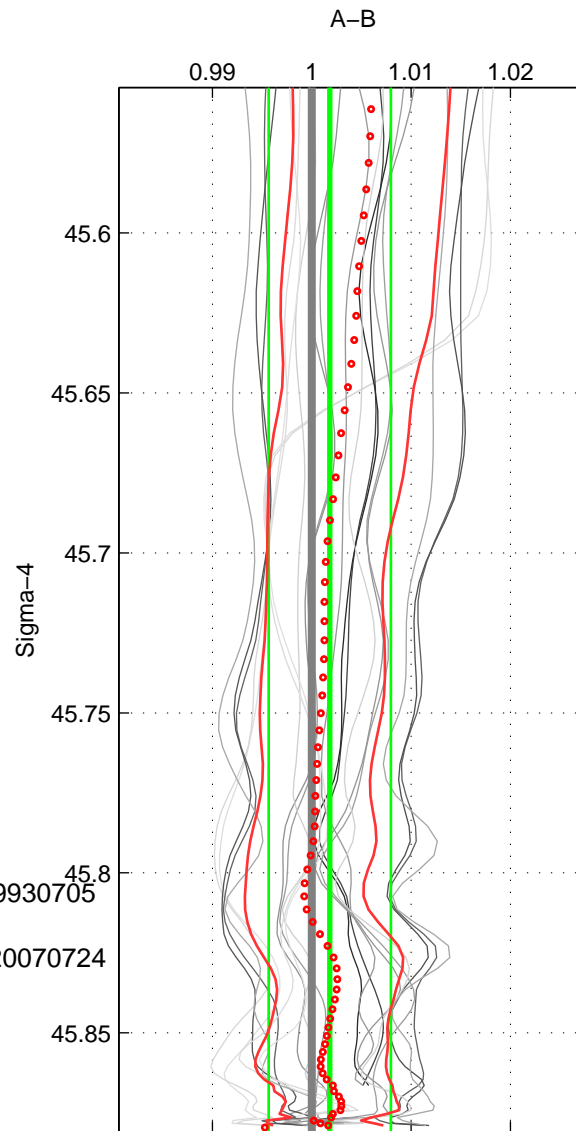

Cruise A (red). Date: Aug 1993 Cruisename: 498-325019930705

Cruise B (blue). Date: Aug 2007 Cruisename: 611-49NZ20070724

*** "Favourite" values are means of spaces 1 2 3.

	Offset	O.StDev	Ratio	R.Stdev	Rating
SIGMA:	0.005	0.017	1.002	0.006	5
THETA:	0.011	0.016	1.004	0.006	5
DEPTH:	0.007	0.012	1.003	0.005	5
FAV.:	0.008	0.015	1.003	0.006	5

Profiles of A: 7
 Profiles of B: 3
 Diff profs : 19
 WMoffset (A-B): 0.0048276
 WMoffset stdev: 0.016694
 WMratio (A/B): 1.0018
 WMratio stdev: 0.0061526

Quality (1-5): 5

Profiles of A: 7
 Profiles of B: 3
 Diff profs : 19
 WMoffset (A-B): 0.011097
 WMoffset stdev: 0.015717
 WMratio (A/B): 1.0041
 WMratio stdev: 0.0058523

Quality (1-5): 5

Profiles of A: 7
 Profiles of B: 3
 Diff profs : 19
 WMoffset (A-B): 0.0068689
 WMoffset stdev: 0.012166
 WMratio (A/B): 1.0026
 WMratio stdev: 0.0047485

Quality (1-5): 5