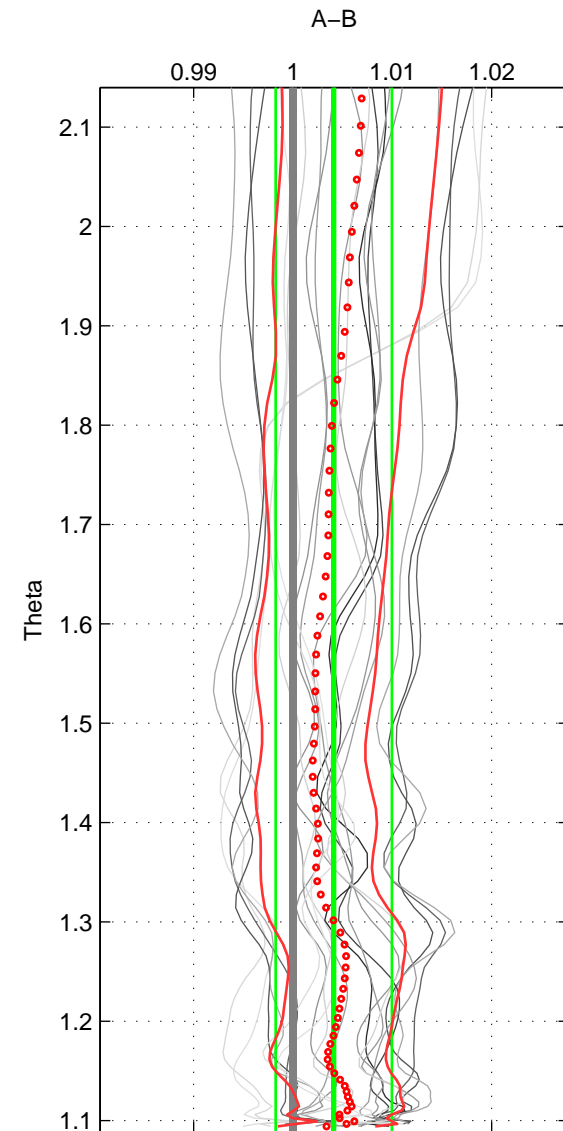

Cruise A (red). Date: Aug 1993 Cruisename: 498-325019930705

Cruise B (blue). Date: Aug 2007 Cruisename: 611-49NZ20070724

*** "Favourite" values are means of spaces 1 2 3.

	Offset	O.StDev	Ratio	R.Stdev	Rating
SIGMA:	0.005	0.017	1.002	0.006	5
THETA:	0.011	0.016	1.004	0.006	5
DEPTH:	0.007	0.012	1.003	0.005	5
FAV.:	0.008	0.015	1.003	0.006	5

Profiles of A: 7
 Profiles of B: 3
 Diff profs : 19
 WMoffset (A-B): 0.0048276
 WMoffset stdev: 0.016694
 WMratio (A/B): 1.0018
 WMratio stdev: 0.0061526

Quality (1-5): 5

Profiles of A: 7
 Profiles of B: 3
 Diff profs : 19
 WMoffset (A-B): 0.011097
 WMoffset stdev: 0.015717
 WMratio (A/B): 1.0041
 WMratio stdev: 0.0058523

Quality (1-5): 5

Profiles of A: 7
 Profiles of B: 3
 Diff profs : 19
 WMoffset (A-B): 0.0068689
 WMoffset stdev: 0.012166
 WMratio (A/B): 1.0026
 WMratio stdev: 0.0047485

Quality (1-5): 5