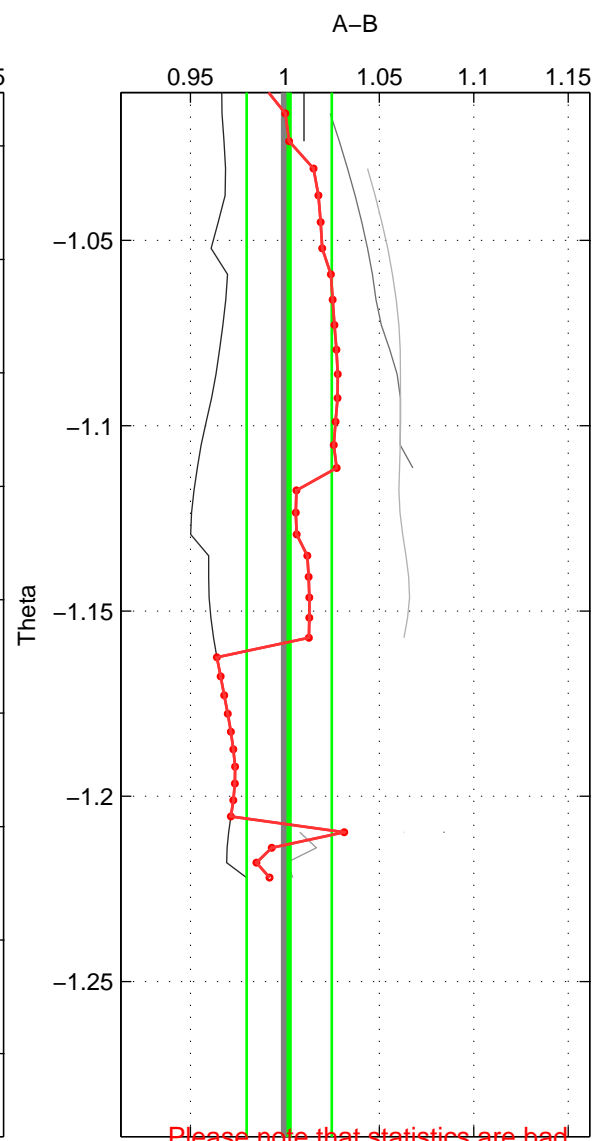

Cruise A (red). Date: Aug 1993 Cruisename: 87-58JH19930730
 Cruise B (blue). Date: Jul 1981 Cruisename: 220-316N19810401

*** "Favourite" values are those of space 3.

	Offset	O.StDev	Ratio	R.Stdev	Rating
SIGMA:	0.035	0.017	1.036	0.018	2
THETA:	0.002	0.022	1.002	0.023	2
DEPTH:	0.050	0.044	1.053	0.046	3
FAV.:	0.050	0.044	1.053	0.046	3

Please note that statistics are bad.

Profiles of A: 7
 Profiles of B: 4
 Diff profs: 10
 WMoffset (A-B): 0.034884
 WMoffset stdev: 0.016933
 WMratio (A/B): 1.0364
 WMratio stdev: 0.017778

Quality (1-5): 2

Please note that statistics are bad.

Profiles of A: 7
 Profiles of B: 4
 Diff profs: 7
 WMoffset (A-B): 0.0020206
 WMoffset stdev: 0.022002
 WMratio (A/B): 1.0023
 WMratio stdev: 0.022515

Quality (1-5): 2

Profiles of A: 7
 Profiles of B: 4
 Diff profs: 10
 WMoffset (A-B): 0.050334
 WMoffset stdev: 0.043795
 WMratio (A/B): 1.0526
 WMratio stdev: 0.045848

Quality (1-5): 3