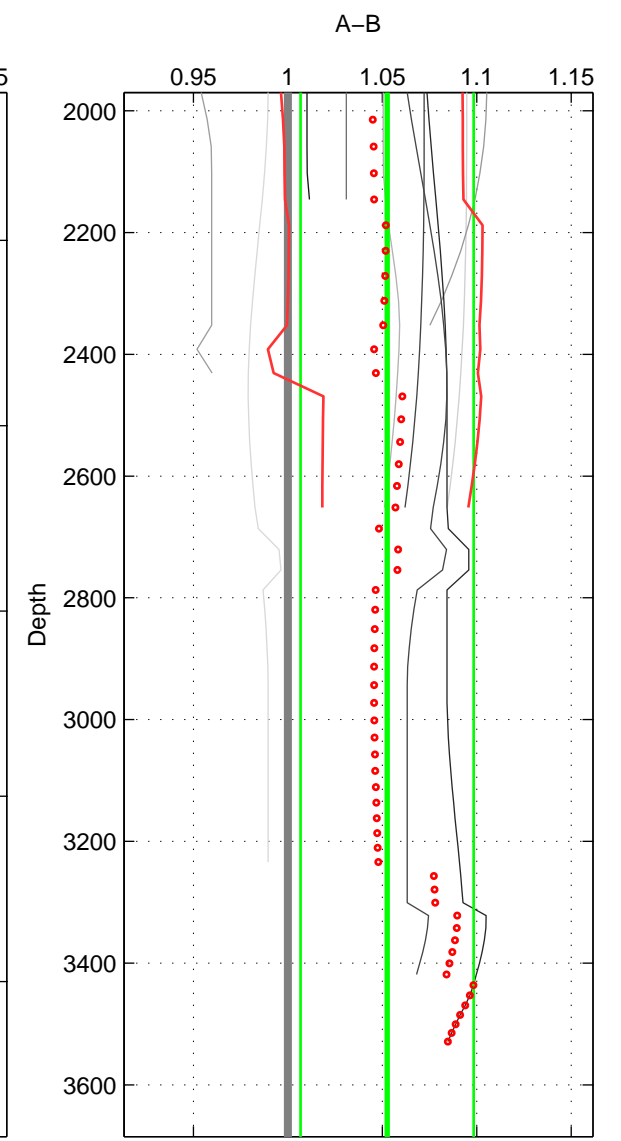

Cruise A (red). Date: Aug 1993 Cruisename: 87-58JH19930730
 Cruise B (blue). Date: Jul 1981 Cruisename: 220-316N19810401

*** "Favourite" values are those of space 3.

	Offset	O.StDev	Ratio	R.Stdev	Rating
SIGMA:	0.035	0.017	1.036	0.018	2
THETA:	0.002	0.022	1.002	0.023	2
DEPTH:	0.050	0.044	1.053	0.046	3
FAV.:	0.050	0.044	1.053	0.046	3

Please note that statistics are bad.

Profiles of A: 7
 Profiles of B: 4
 Diff profs: 10
 WMoffset (A-B): 0.034884
 WMoffset stdev: 0.016933
 WMratio (A/B): 1.0364
 WMratio stdev: 0.017778

Quality (1-5): 2

Please note that statistics are bad.

Profiles of A: 7
 Profiles of B: 4
 Diff profs: 7
 WMoffset (A-B): 0.0020206
 WMoffset stdev: 0.022002
 WMratio (A/B): 1.0023
 WMratio stdev: 0.022515

Quality (1-5): 2

Profiles of A: 7
 Profiles of B: 4
 Diff profs: 10
 WMoffset (A-B): 0.050334
 WMoffset stdev: 0.043795
 WMratio (A/B): 1.0526
 WMratio stdev: 0.045848

Quality (1-5): 3