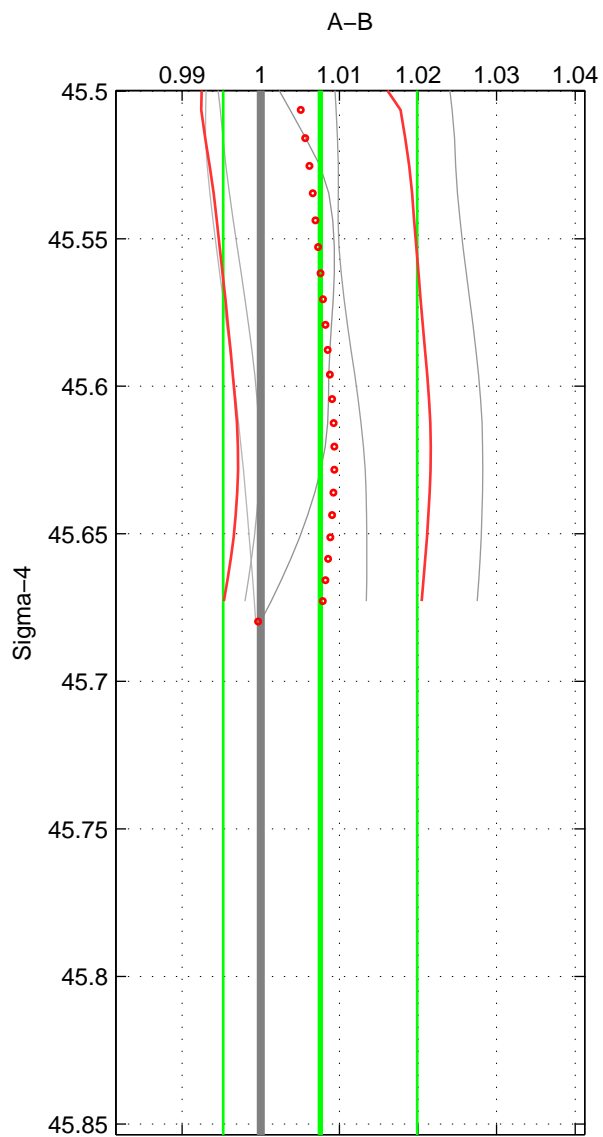

Cruise A (red). Date: Feb 2003 Cruisename: 660-49UF20030225

Cruise B (blue). Date: Feb 2008 Cruisename: 717-49UP20080122

*** "Favourite" values are means of spaces 1 2.

	Offset	O.StDev	Ratio	R.Stdev	Rating
SIGMA:	0.021	0.034	1.008	0.012	3
THETA:	0.019	0.032	1.007	0.011	3
DEPTH:	0.033	0.004	1.012	0.002	2
FAV.:	0.020	0.033	1.007	0.012	3

Profiles of A: 5
 Profiles of B: 3
 Diff profs : 6
 WMoffset (A-B): 0.021028
 WMoffset stdev: 0.034125
 WMratio (A/B): 1.0076
 WMratio stdev: 0.012332

Quality (1-5): 3

Profiles of A: 5
 Profiles of B: 3
 Diff profs : 6
 WMoffset (A-B): 0.019282
 WMoffset stdev: 0.031667
 WMratio (A/B): 1.007
 WMratio stdev: 0.011482

Quality (1-5): 3

Profiles of A: 5
 Profiles of B: 3
 Diff profs : 6
 WMoffset (A-B): 0.032963
 WMoffset stdev: 0.004031
 WMratio (A/B): 1.012
 WMratio stdev: 0.001595

Quality (1-5): 2

Please note that statistics are bad.