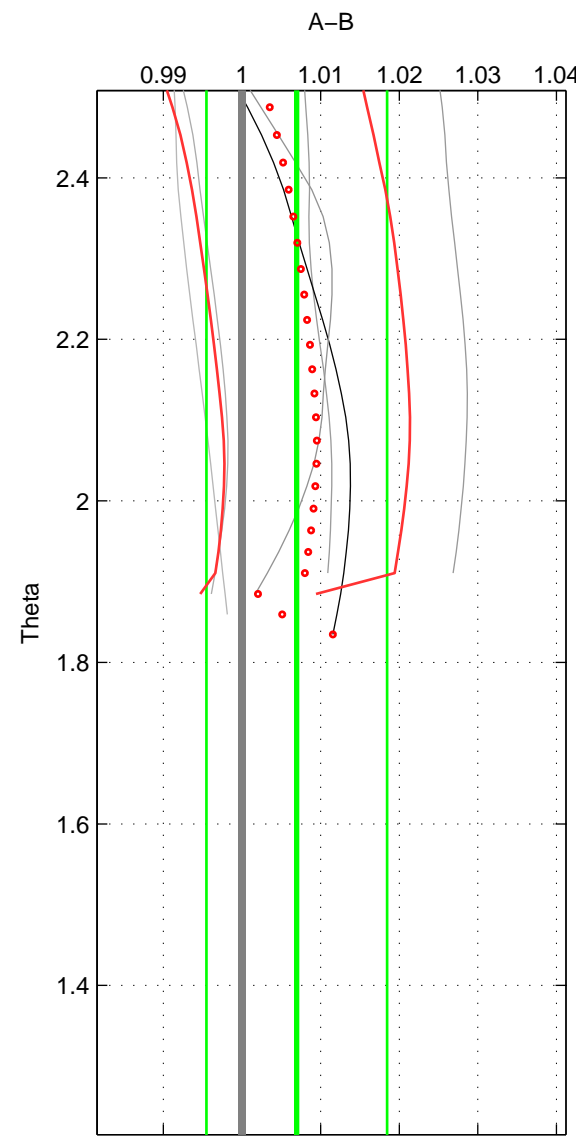

Cruise A (red). Date: Feb 2003 Cruisename: 660-49UF20030225

Cruise B (blue). Date: Feb 2008 Cruisename: 717-49UP20080122

*** "Favourite" values are means of spaces 1 2.

	Offset	O.StDev	Ratio	R.Stdev	Rating
SIGMA:	0.021	0.034	1.008	0.012	3
THETA:	0.019	0.032	1.007	0.011	3
DEPTH:	0.033	0.004	1.012	0.002	2
FAV.:	0.020	0.033	1.007	0.012	3

Profiles of A: 5
 Profiles of B: 3
 Diff profs : 6
 WMoffset (A-B): 0.021028
 WMoffset stdev: 0.034125
 WMratio (A/B): 1.0076
 WMratio stdev: 0.012332

Quality (1-5): 3

Profiles of A: 5
 Profiles of B: 3
 Diff profs : 6
 WMoffset (A-B): 0.019282
 WMoffset stdev: 0.031667
 WMratio (A/B): 1.007
 WMratio stdev: 0.011482

Quality (1-5): 3

Profiles of A: 5
 Profiles of B: 3
 Diff profs : 6
 WMoffset (A-B): 0.032963
 WMoffset stdev: 0.004031
 WMratio (A/B): 1.012
 WMratio stdev: 0.001595

Quality (1-5): 2

Please note that statistics are bad.