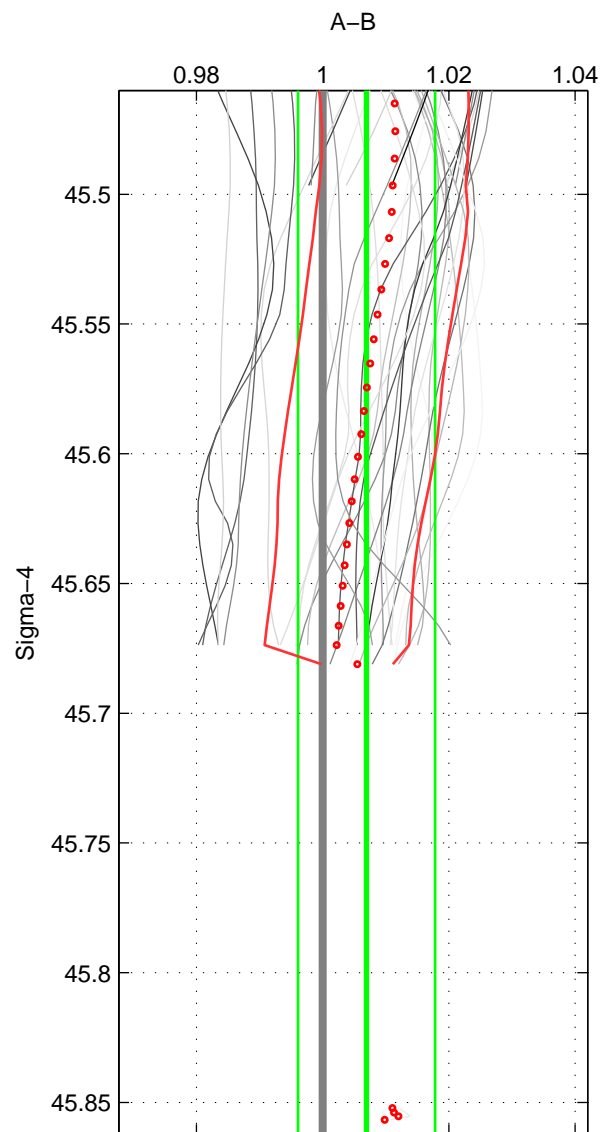

Cruise A (red). Date: Jul 1994 Cruisename: 624-49RY19940707

Cruise B (blue). Date: Feb 2003 Cruisename: 660-49UF20030225

*** "Favourite" values are means of spaces 1 2.

	Offset	O.StDev	Ratio	R.Stdev	Rating
SIGMA:	0.019	0.030	1.007	0.011	5
THETA:	-0.007	0.031	0.998	0.012	5
DEPTH:	0.028	0.005	1.011	0.002	3
FAV.:	0.006	0.031	1.002	0.011	5

Profiles of A: 14
 Profiles of B: 6
 Diff profs : 35
 WMoffset (A-B): 0.019287
 WMoffset stdev: 0.030424
 WMratio (A/B): 1.0069
 WMratio stdev: 0.010859

Quality (1-5): 5

Profiles of A: 14
 Profiles of B: 6
 Diff profs : 35
 WMoffset (A-B): -0.0067791
 WMoffset stdev: 0.031442
 WMratio (A/B): 0.99779
 WMratio stdev: 0.011746

Quality (1-5): 5

Profiles of A: 14
 Profiles of B: 6
 Diff profs : 35
 WMoffset (A-B): 0.027733
 WMoffset stdev: 0.0047689
 WMratio (A/B): 1.0107
 WMratio stdev: 0.0018137

Quality (1-5): 3

Please note that statistics are bad.