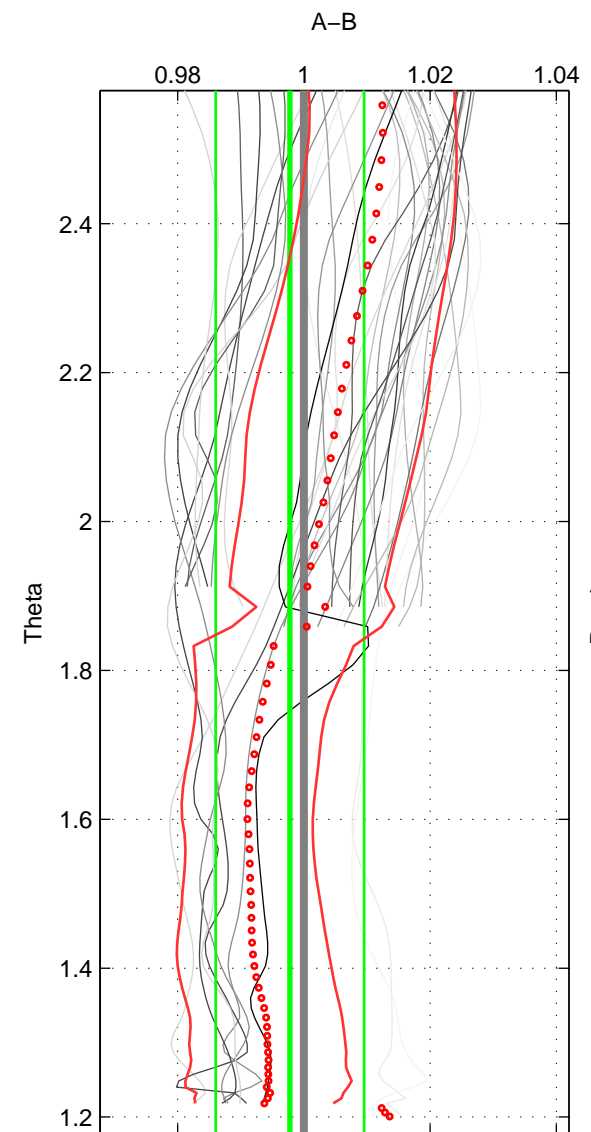

Cruise A (red). Date: Jul 1994 Cruisename: 624-49RY19940707

Cruise B (blue). Date: Feb 2003 Cruisename: 660-49UF20030225

*** "Favourite" values are means of spaces 1 2.

	Offset	O.StDev	Ratio	R.Stdev	Rating
SIGMA:	0.019	0.030	1.007	0.011	5
THETA:	-0.007	0.031	0.998	0.012	5
DEPTH:	0.028	0.005	1.011	0.002	3
FAV.:	0.006	0.031	1.002	0.011	5

Profiles of A: 14
 Profiles of B: 6
 Diff profs : 35
 WMoffset (A-B): 0.019287
 WMoffset stdev: 0.030424
 WMratio (A/B): 1.0069
 WMratio stdev: 0.010859

Quality (1-5): 5

Profiles of A: 14
 Profiles of B: 6
 Diff profs : 35
 WMoffset (A-B): -0.0067791
 WMoffset stdev: 0.031442
 WMratio (A/B): 0.99779
 WMratio stdev: 0.011746

Quality (1-5): 5

Profiles of A: 14
 Profiles of B: 6
 Diff profs : 35
 WMoffset (A-B): 0.027733
 WMoffset stdev: 0.0047689
 WMratio (A/B): 1.0107
 WMratio stdev: 0.0018137

Quality (1-5): 3

Please note that statistics are bad.