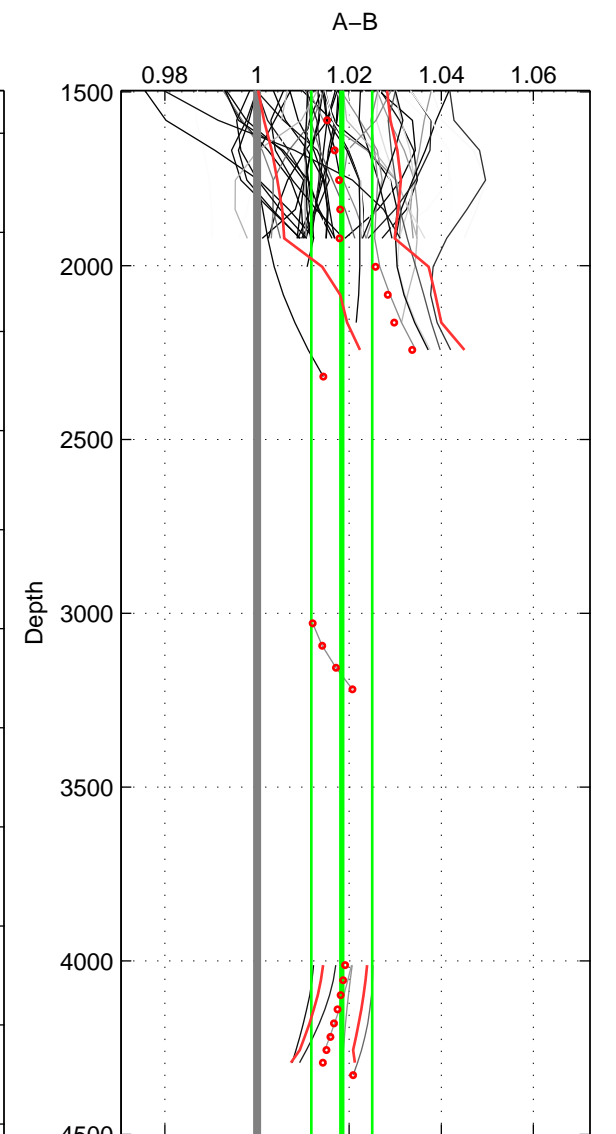

Cruise A (red). Date: Jul 2005 Cruisename: 669-49UF20050615

Cruise B (blue). Date: Feb 2004 Cruisename: 702-49UP20040114

*** "Favourite" values are means of spaces 1 2.

	Offset	O.StDev	Ratio	R.Stdev	Rating
SIGMA:	0.048	0.018	1.019	0.008	5
THETA:	0.046	0.015	1.018	0.006	5
DEPTH:	0.044	0.015	1.018	0.007	4
FAV.:	0.047	0.016	1.019	0.007	5

Profiles of A: 45
 Profiles of B: 42
 Diff profs : 66
 WMoffset (A-B): 0.047842
 WMoffset stdev: 0.01774
 WMratio (A/B): 1.0195
 WMratio stdev: 0.0075386

Quality (1-5): 5

Profiles of A: 45
 Profiles of B: 42
 Diff profs : 66
 WMoffset (A-B): 0.045512
 WMoffset stdev: 0.014704
 WMratio (A/B): 1.0184
 WMratio stdev: 0.0061677

Quality (1-5): 5

Profiles of A: 45
 Profiles of B: 42
 Diff profs : 66
 WMoffset (A-B): 0.044149
 WMoffset stdev: 0.015479
 WMratio (A/B): 1.0184
 WMratio stdev: 0.0066059

Quality (1-5): 4