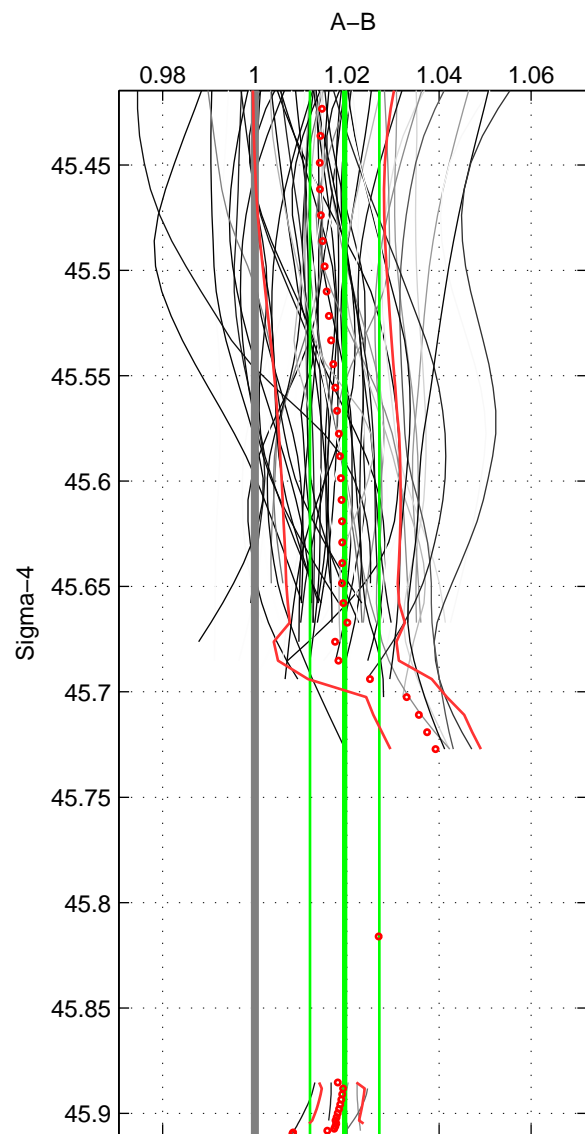

Cruise A (red). Date: Jul 2005 Cruisename: 669-49UF20050615

Cruise B (blue). Date: Feb 2004 Cruisename: 702-49UP20040114

*** "Favourite" values are means of spaces 1 2.

	Offset	O.StDev	Ratio	R.Stdev	Rating
SIGMA:	0.048	0.018	1.019	0.008	5
THETA:	0.046	0.015	1.018	0.006	5
DEPTH:	0.044	0.015	1.018	0.007	4
FAV.:	0.047	0.016	1.019	0.007	5

Profiles of A: 45
 Profiles of B: 42
 Diff profs : 66
 WMoffset (A-B): 0.047842
 WMoffset stdev: 0.01774
 WMratio (A/B): 1.0195
 WMratio stdev: 0.0075386

Quality (1-5): 5

Profiles of A: 45
 Profiles of B: 42
 Diff profs : 66
 WMoffset (A-B): 0.045512
 WMoffset stdev: 0.014704
 WMratio (A/B): 1.0184
 WMratio stdev: 0.0061677

Quality (1-5): 5

Profiles of A: 45
 Profiles of B: 42
 Diff profs : 66
 WMoffset (A-B): 0.044149
 WMoffset stdev: 0.015479
 WMratio (A/B): 1.0184
 WMratio stdev: 0.0066059

Quality (1-5): 4