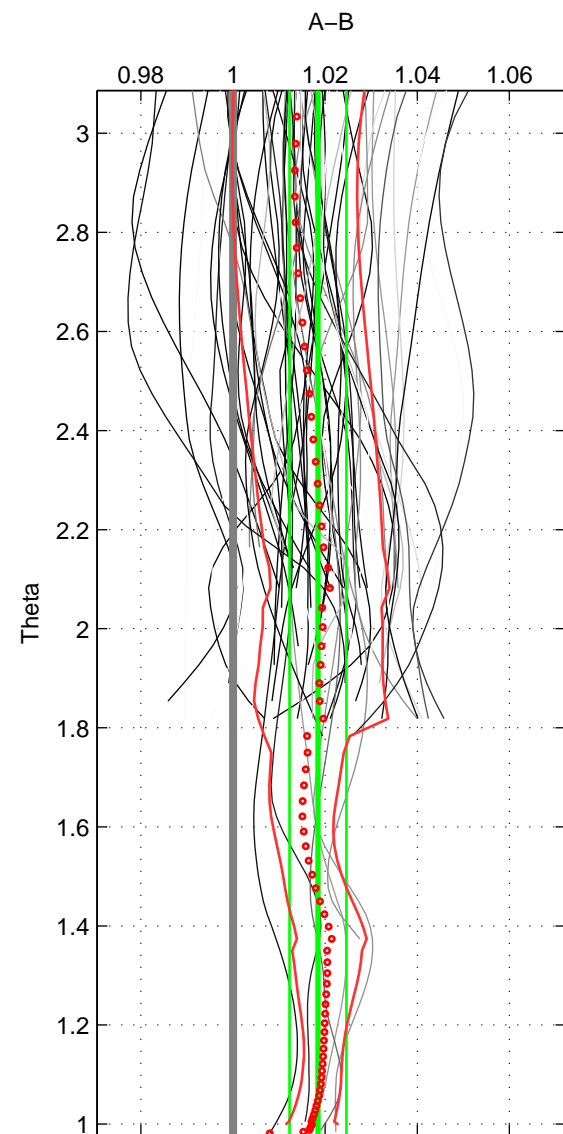

Cruise A (red). Date: Jul 2005 Cruisename: 669-49UF20050615

Cruise B (blue). Date: Feb 2004 Cruisename: 702-49UP20040114

*** "Favourite" values are means of spaces 1 2.

	Offset	O.StDev	Ratio	R.Stdev	Rating
SIGMA:	0.048	0.018	1.019	0.008	5
THETA:	0.046	0.015	1.018	0.006	5
DEPTH:	0.044	0.015	1.018	0.007	4
FAV.:	0.047	0.016	1.019	0.007	5

Profiles of A: 45
 Profiles of B: 42
 Diff profs : 66
 WMoffset (A-B): 0.047842
 WMoffset stdev: 0.01774
 WMratio (A/B): 1.0195
 WMratio stdev: 0.0075386

Quality (1-5): 5

Profiles of A: 45
 Profiles of B: 42
 Diff profs : 66
 WMoffset (A-B): 0.045512
 WMoffset stdev: 0.014704
 WMratio (A/B): 1.0184
 WMratio stdev: 0.0061677

Quality (1-5): 5

Profiles of A: 45
 Profiles of B: 42
 Diff profs : 66
 WMoffset (A-B): 0.044149
 WMoffset stdev: 0.015479
 WMratio (A/B): 1.0184
 WMratio stdev: 0.0066059

Quality (1-5): 4