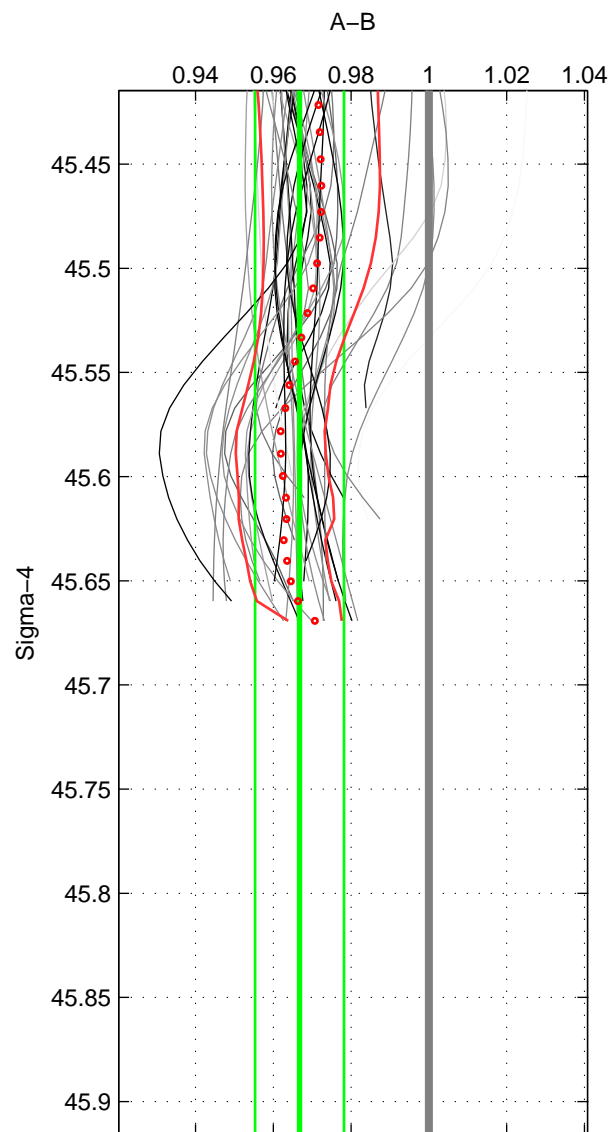

Cruise A (red). Date: Feb 2002 Cruisename: 657-49UF20020117

Cruise B (blue). Date: Jul 2005 Cruisename: 669-49UF20050615

*** "Favourite" values are means of spaces 1 2.

	Offset	O.StDev	Ratio	R.Stdev	Rating
SIGMA:	-0.094	0.032	0.967	0.011	4
THETA:	-0.093	0.038	0.967	0.013	4
DEPTH:	-0.091	0.009	0.968	0.003	3
FAV. :	-0.093	0.035	0.967	0.012	4

Profiles of A: 27
 Profiles of B: 14
 Diff profs : 39
 WMoffset (A-B): -0.093991
 WMoffset stdev: 0.031818
 WMratio (A/B): 0.96674
 WMratio stdev: 0.011442

Quality (1-5): 4

Profiles of A: 27
 Profiles of B: 14
 Diff profs : 39
 WMoffset (A-B): -0.092916
 WMoffset stdev: 0.037531
 WMratio (A/B): 0.96738
 WMratio stdev: 0.013214

Quality (1-5): 4

Profiles of A: 27
 Profiles of B: 14
 Diff profs : 39
 WMoffset (A-B): -0.090671
 WMoffset stdev: 0.0085054
 WMratio (A/B): 0.96782
 WMratio stdev: 0.0031733

Quality (1-5): 3

Please note that statistics are bad.