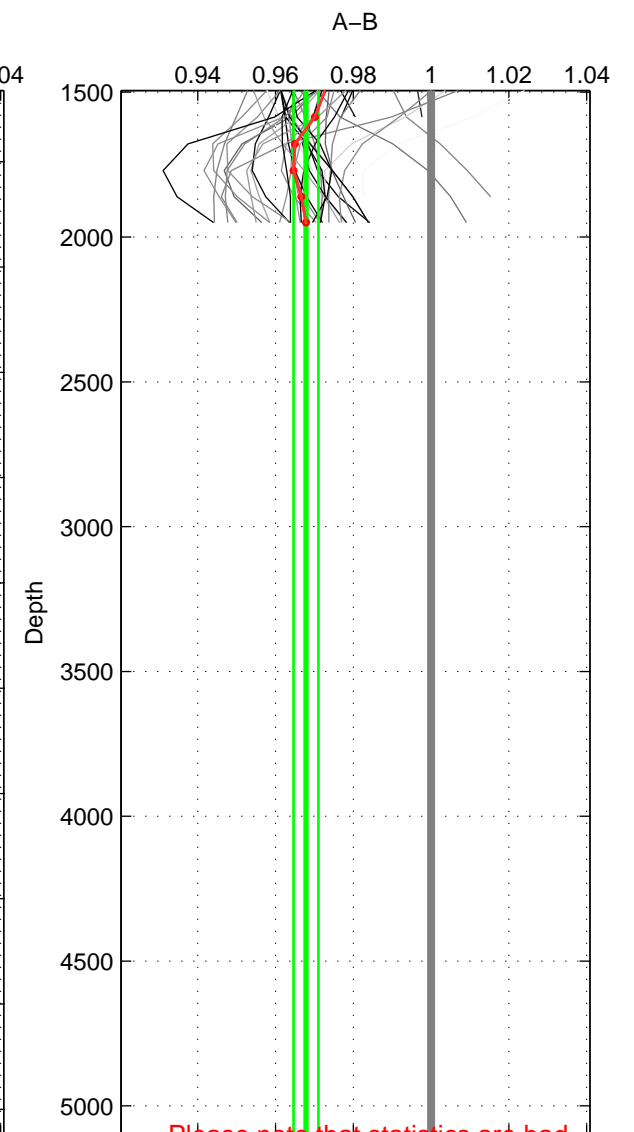

Cruise A (red). Date: Feb 2002 Cruisename: 657-49UF20020117

Cruise B (blue). Date: Jul 2005 Cruisename: 669-49UF20050615

*** "Favourite" values are means of spaces 1 2.

	Offset	O.StDev	Ratio	R.Stdev	Rating
SIGMA:	-0.094	0.032	0.967	0.011	4
THETA:	-0.093	0.038	0.967	0.013	4
DEPTH:	-0.091	0.009	0.968	0.003	3
FAV. :	-0.093	0.035	0.967	0.012	4

Profiles of A: 27
 Profiles of B: 14
 Diff profs : 39
 WMoffset (A-B): -0.093991
 WMoffset stdev: 0.031818
 WMratio (A/B): 0.96674
 WMratio stdev: 0.011442

Quality (1-5): 4

Profiles of A: 27
 Profiles of B: 14
 Diff profs : 39
 WMoffset (A-B): -0.092916
 WMoffset stdev: 0.037531
 WMratio (A/B): 0.96738
 WMratio stdev: 0.013214

Quality (1-5): 4

Profiles of A: 27
 Profiles of B: 14
 Diff profs : 39
 WMoffset (A-B): -0.090671
 WMoffset stdev: 0.0085054
 WMratio (A/B): 0.96782
 WMratio stdev: 0.0031733

Quality (1-5): 3

Please note that statistics are bad.