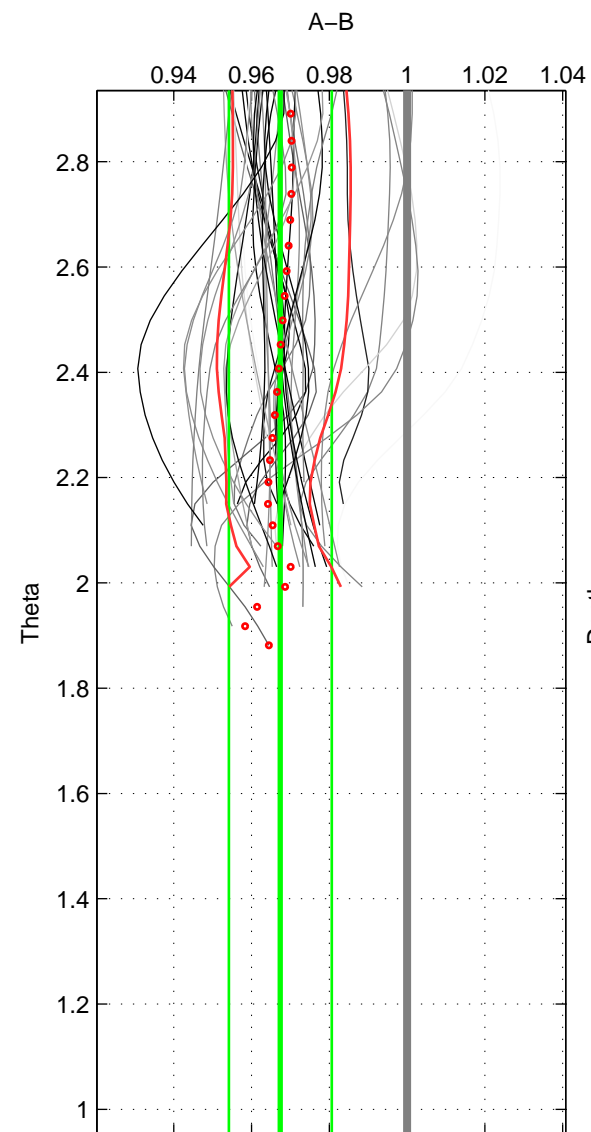

Cruise A (red). Date: Feb 2002 Cruisename: 657-49UF20020117

Cruise B (blue). Date: Jul 2005 Cruisename: 669-49UF20050615

*** "Favourite" values are means of spaces 1 2.

	Offset	O.StDev	Ratio	R.Stdev	Rating
SIGMA:	-0.094	0.032	0.967	0.011	4
THETA:	-0.093	0.038	0.967	0.013	4
DEPTH:	-0.091	0.009	0.968	0.003	3
FAV. :	-0.093	0.035	0.967	0.012	4

Profiles of A: 27
 Profiles of B: 14
 Diff profs : 39
 WMoffset (A-B): -0.093991
 WMoffset stdev: 0.031818
 WMratio (A/B): 0.96674
 WMratio stdev: 0.011442

Quality (1-5): 4

Profiles of A: 27
 Profiles of B: 14
 Diff profs : 39
 WMoffset (A-B): -0.092916
 WMoffset stdev: 0.037531
 WMratio (A/B): 0.96738
 WMratio stdev: 0.013214

Quality (1-5): 4

Profiles of A: 27
 Profiles of B: 14
 Diff profs : 39
 WMoffset (A-B): -0.090671
 WMoffset stdev: 0.0085054
 WMratio (A/B): 0.96782
 WMratio stdev: 0.0031733

Quality (1-5): 3

Please note that statistics are bad.