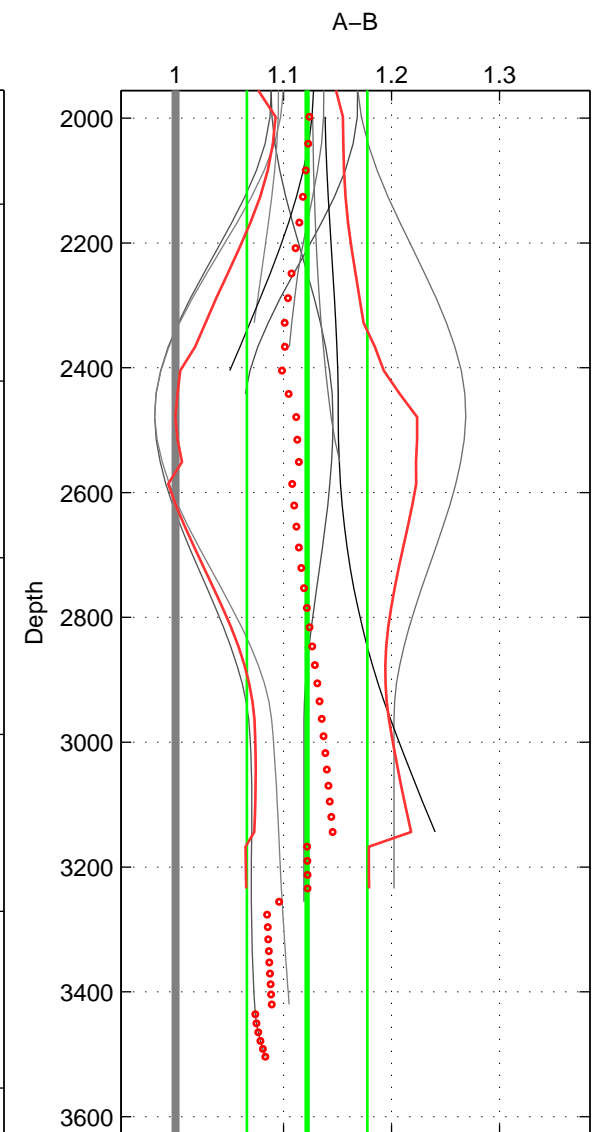

Cruise A (red). Date: Mar 1998 Cruisename: 76-58AA19980308

Cruise B (blue). Date: Aug 1993 Cruisename: 87-58JH19930730

*** "Favourite" values are those of space 2.

	Offset	O.StDev	Ratio	R.Stdev	Rating
SIGMA:	0.114	0.039	1.116	0.042	3
THETA:	0.109	0.039	1.109	0.042	4
DEPTH:	0.119	0.049	1.122	0.056	3
FAV.:	0.109	0.039	1.109	0.042	4

Profiles of A: 7
 Profiles of B: 8
 Diff profs: 12
 WMoffset (A-B): 0.11396
 WMoffset stdev: 0.038614
 WMratio (A/B): 1.1159
 WMratio stdev: 0.042354

Quality (1-5): 3

Profiles of A: 7
 Profiles of B: 8
 Diff profs: 12
 WMoffset (A-B): 0.10855
 WMoffset stdev: 0.03893
 WMratio (A/B): 1.1095
 WMratio stdev: 0.042456

Quality (1-5): 4

Profiles of A: 7
 Profiles of B: 8
 Diff profs: 12
 WMoffset (A-B): 0.11875
 WMoffset stdev: 0.048907
 WMratio (A/B): 1.1218
 WMratio stdev: 0.055758

Quality (1-5): 3