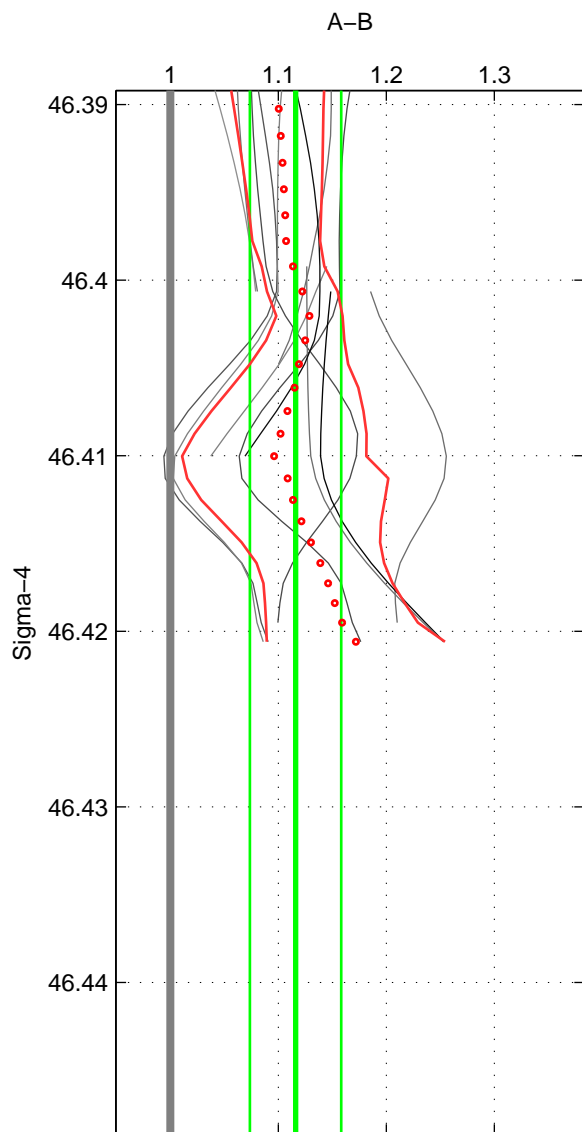

Cruise A (red). Date: Mar 1998 Cruisename: 76-58AA19980308

Cruise B (blue). Date: Aug 1993 Cruisename: 87-58JH19930730

*** "Favourite" values are those of space 2.

	Offset	O.StDev	Ratio	R.Stdev	Rating
SIGMA:	0.114	0.039	1.116	0.042	3
THETA:	0.109	0.039	1.109	0.042	4
DEPTH:	0.119	0.049	1.122	0.056	3
FAV.:	0.109	0.039	1.109	0.042	4

Profiles of A: 7
 Profiles of B: 8
 Diff profs: 12
 WMoffset (A-B): 0.11396
 WMoffset stdev: 0.038614
 WMratio (A/B): 1.1159
 WMratio stdev: 0.042354

Quality (1-5): 3

Profiles of A: 7
 Profiles of B: 8
 Diff profs: 12
 WMoffset (A-B): 0.10855
 WMoffset stdev: 0.03893
 WMratio (A/B): 1.1095
 WMratio stdev: 0.042456

Quality (1-5): 4

Profiles of A: 7
 Profiles of B: 8
 Diff profs: 12
 WMoffset (A-B): 0.11875
 WMoffset stdev: 0.048907
 WMratio (A/B): 1.1218
 WMratio stdev: 0.055758

Quality (1-5): 3