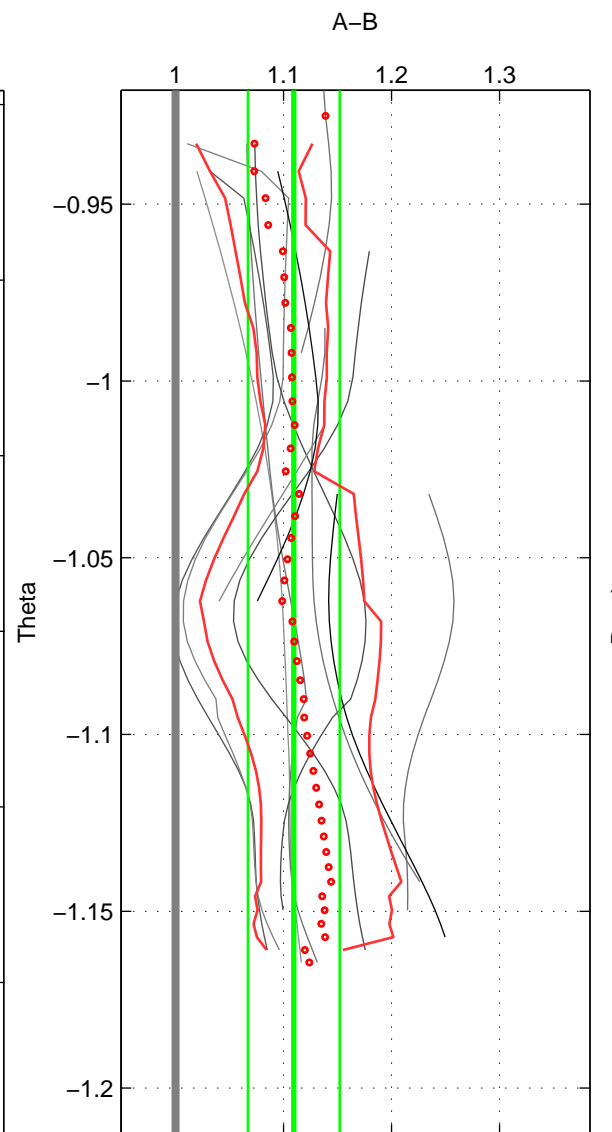

Cruise A (red). Date: Mar 1998 Cruisename: 76-58AA19980308

Cruise B (blue). Date: Aug 1993 Cruisename: 87-58JH19930730

*** "Favourite" values are those of space 2.

	Offset	O.StDev	Ratio	R.Stdev	Rating
SIGMA:	0.114	0.039	1.116	0.042	3
THETA:	0.109	0.039	1.109	0.042	4
DEPTH:	0.119	0.049	1.122	0.056	3
FAV.:	0.109	0.039	1.109	0.042	4

Profiles of A: 7
 Profiles of B: 8
 Diff profs: 12
 WMoffset (A-B): 0.11396
 WMoffset stdev: 0.038614
 WMratio (A/B): 1.1159
 WMratio stdev: 0.042354

Quality (1-5): 3

Profiles of A: 7
 Profiles of B: 8
 Diff profs: 12
 WMoffset (A-B): 0.10855
 WMoffset stdev: 0.03893
 WMratio (A/B): 1.1095
 WMratio stdev: 0.042456

Quality (1-5): 4

Profiles of A: 7
 Profiles of B: 8
 Diff profs: 12
 WMoffset (A-B): 0.11875
 WMoffset stdev: 0.048907
 WMratio (A/B): 1.1218
 WMratio stdev: 0.055758

Quality (1-5): 3