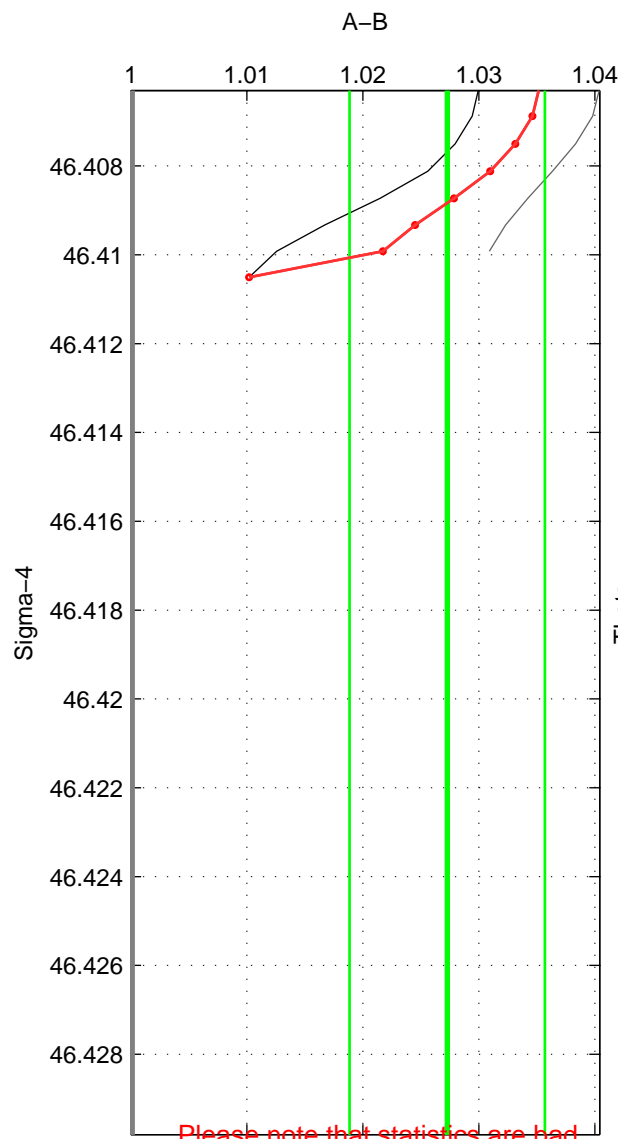

Cruise A (red). Date: Jul 1984 Cruisename: 1-06AQ19840719

Cruise B (blue). Date: Jul 1987 Cruisename: 2-06AQ19870704

\*\*\* "Favourite" values are means of spaces 1 2 3.

	Offset	O.StDev	Ratio	R.Stdev	Rating
SIGMA:	0.027	0.008	1.027	0.008	1
THETA:	0.027	0.000	1.027	0.000	1
DEPTH:	0.020	0.011	1.020	0.011	1
FAV.:	0.025	0.006	1.025	0.007	1

Please note that statistics are bad.

Profiles of A: 6  
 Profiles of B: 2  
 Diff profs : 2  
 WMoffset (A-B): 0.027146  
 WMoffset stdev: 0.0083157  
 WMratio (A/B): 1.0273  
 WMratio stdev: 0.0084126

Quality (1-5): 1

Please note that statistics are bad.

Profiles of A: 6  
 Profiles of B: 2  
 Diff profs : 2  
 WMoffset (A-B): 0.026653  
 WMoffset stdev: 0  
 WMratio (A/B): 1.0268  
 WMratio stdev: 0

Quality (1-5): 1

Please note that statistics are bad.

Profiles of A: 6  
 Profiles of B: 2  
 Diff profs : 2  
 WMoffset (A-B): 0.020317  
 WMoffset stdev: 0.011056  
 WMratio (A/B): 1.0203  
 WMratio stdev: 0.011185