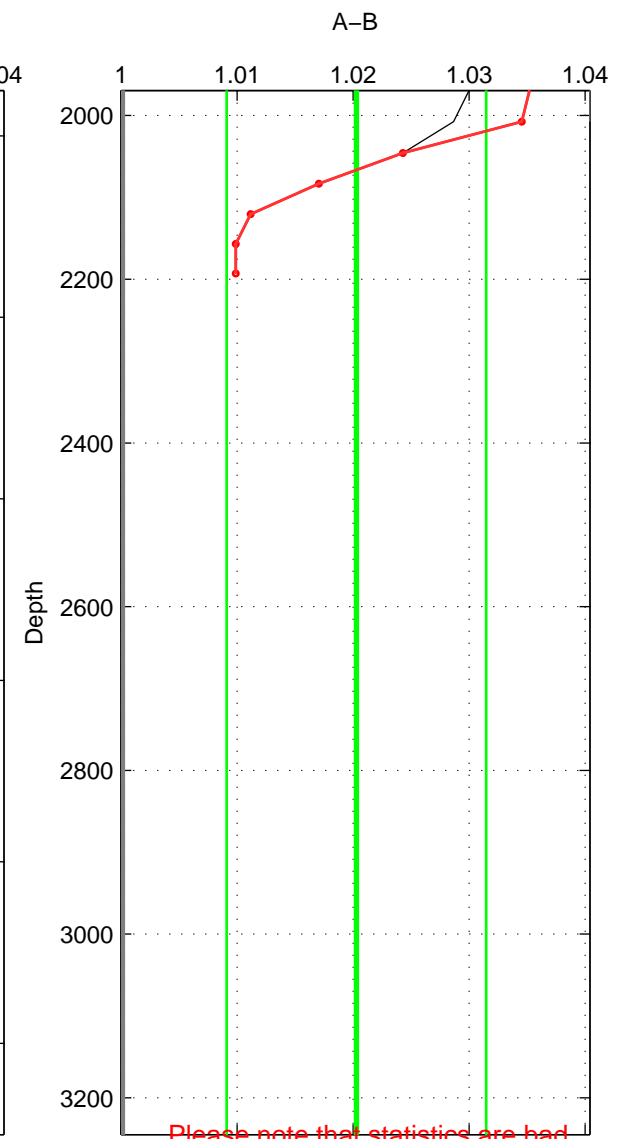

Cruise A (red). Date: Jul 1984 Cruisename: 1-06AQ19840719

Cruise B (blue). Date: Jul 1987 Cruisename: 2-06AQ19870704

\*\*\* "Favourite" values are means of spaces 1 2 3.

	Offset	O.StDev	Ratio	R.Stdev	Rating
SIGMA:	0.027	0.008	1.027	0.008	1
THETA:	0.027	0.000	1.027	0.000	1
DEPTH:	0.020	0.011	1.020	0.011	1
FAV.:	0.025	0.006	1.025	0.007	1

Please note that statistics are bad.

Profiles of A: 6  
 Profiles of B: 2  
 Diff profs : 2  
 WMoffset (A-B): 0.027146  
 WMoffset stdev: 0.0083157  
 WMratio (A/B): 1.0273  
 WMratio stdev: 0.0084126

Quality (1-5): 1

Please note that statistics are bad.

Profiles of A: 6  
 Profiles of B: 2  
 Diff profs : 2  
 WMoffset (A-B): 0.026653  
 WMoffset stdev: 0  
 WMratio (A/B): 1.0268  
 WMratio stdev: 0

Quality (1-5): 1

Please note that statistics are bad.

Profiles of A: 6  
 Profiles of B: 2  
 Diff profs : 2  
 WMoffset (A-B): 0.020317  
 WMoffset stdev: 0.011056  
 WMratio (A/B): 1.0203  
 WMratio stdev: 0.011185