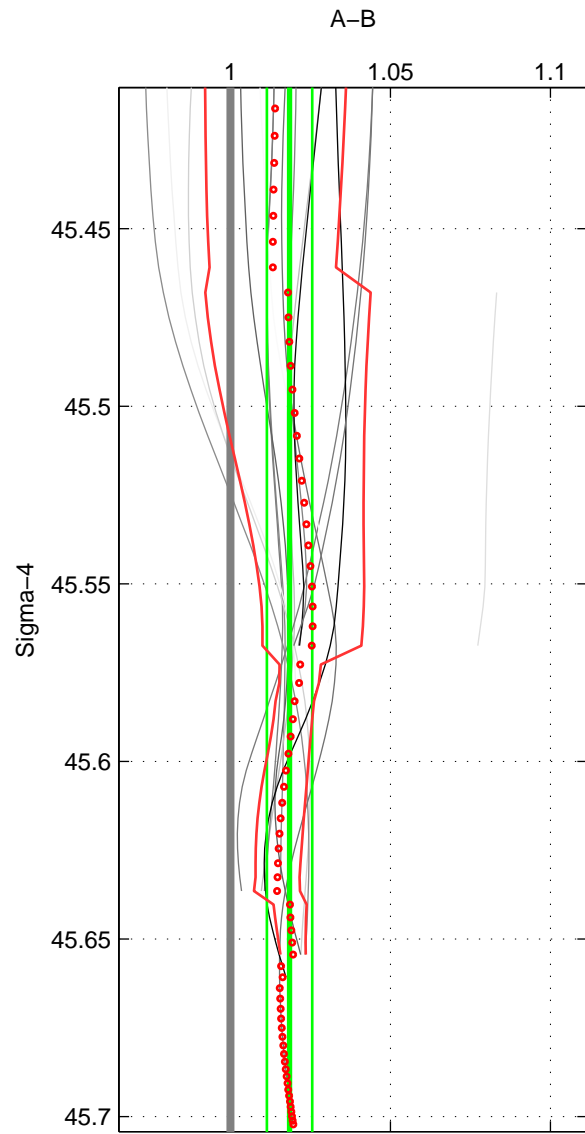

Cruise A (red). Date: Jul 2005 Cruisename: 669-49UF20050615

Cruise B (blue). Date: May 1999 Cruisename: 687-49UP19990419

*** "Favourite" values are means of spaces 1 2 3.

	Offset	O.StDev	Ratio	R.Stdev	Rating
SIGMA:	0.054	0.021	1.018	0.007	4
THETA:	0.057	0.022	1.020	0.007	4
DEPTH:	0.062	0.042	1.021	0.015	4
FAV.:	0.058	0.028	1.020	0.010	4

Profiles of A: 6
 Profiles of B: 5
 Diff profs: 15
 WMoffset (A-B): 0.05402
 WMoffset stdev: 0.020589
 WMratio (A/B): 1.0185
 WMratio stdev: 0.0070885

Quality (1-5): 4

Profiles of A: 6
 Profiles of B: 5
 Diff profs: 15
 WMoffset (A-B): 0.057469
 WMoffset stdev: 0.021536
 WMratio (A/B): 1.0197
 WMratio stdev: 0.0074307

Quality (1-5): 4

Profiles of A: 6
 Profiles of B: 5
 Diff profs: 15
 WMoffset (A-B): 0.06165
 WMoffset stdev: 0.04235
 WMratio (A/B): 1.0212
 WMratio stdev: 0.01471

Quality (1-5): 4