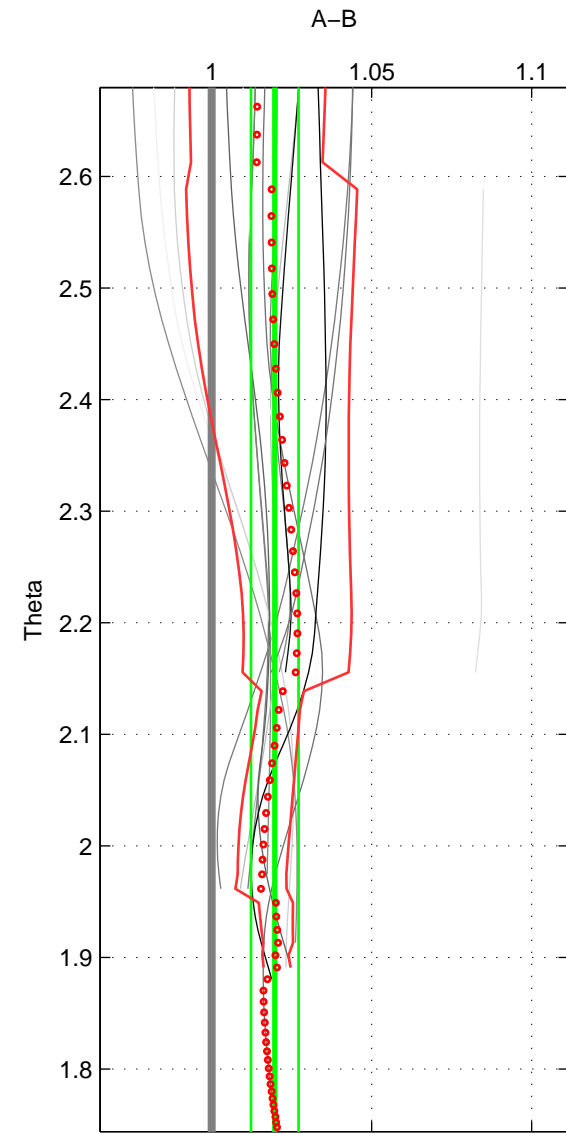

Cruise A (red). Date: Jul 2005 Cruisename: 669-49UF20050615

Cruise B (blue). Date: May 1999 Cruisename: 687-49UP19990419

*** "Favourite" values are means of spaces 1 2 3.

	Offset	O.StDev	Ratio	R.Stdev	Rating
SIGMA:	0.054	0.021	1.018	0.007	4
THETA:	0.057	0.022	1.020	0.007	4
DEPTH:	0.062	0.042	1.021	0.015	4
FAV.:	0.058	0.028	1.020	0.010	4

Profiles of A: 6
 Profiles of B: 5
 Diff profs: 15
 WMoffset (A-B): 0.05402
 WMoffset stdev: 0.020589
 WMratio (A/B): 1.0185
 WMratio stdev: 0.0070885

Quality (1-5): 4

Profiles of A: 6
 Profiles of B: 5
 Diff profs: 15
 WMoffset (A-B): 0.057469
 WMoffset stdev: 0.021536
 WMratio (A/B): 1.0197
 WMratio stdev: 0.0074307

Quality (1-5): 4

Profiles of A: 6
 Profiles of B: 5
 Diff profs: 15
 WMoffset (A-B): 0.06165
 WMoffset stdev: 0.04235
 WMratio (A/B): 1.0212
 WMratio stdev: 0.01471

Quality (1-5): 4