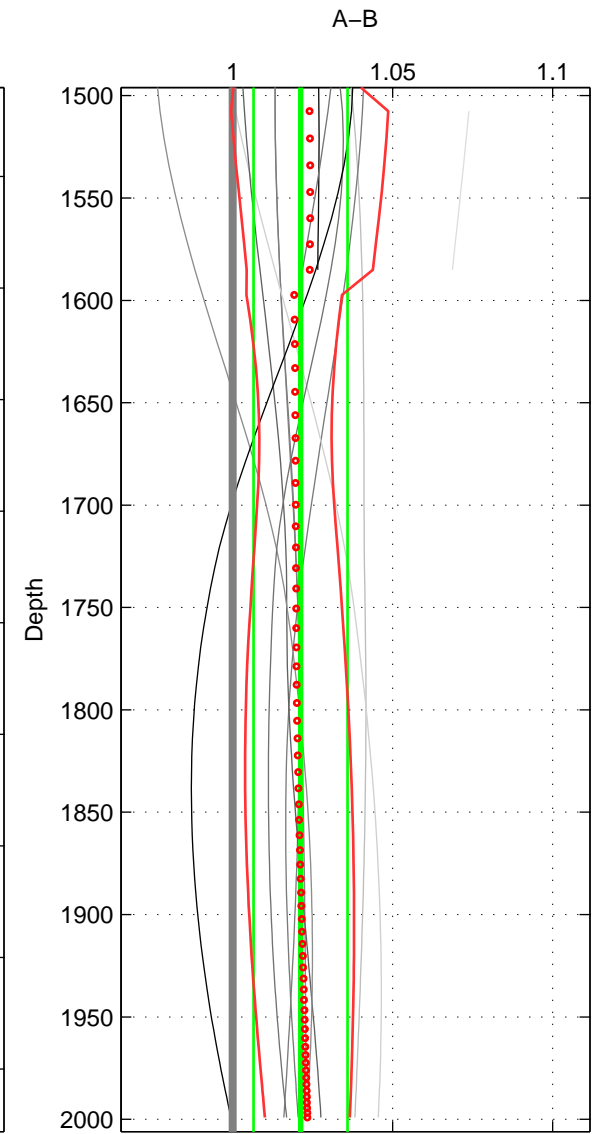

Cruise A (red). Date: Jul 2005 Cruisename: 669-49UF20050615

Cruise B (blue). Date: May 1999 Cruisename: 687-49UP19990419

*** "Favourite" values are means of spaces 1 2 3.

	Offset	O.StDev	Ratio	R.Stdev	Rating
SIGMA:	0.054	0.021	1.018	0.007	4
THETA:	0.057	0.022	1.020	0.007	4
DEPTH:	0.062	0.042	1.021	0.015	4
FAV.:	0.058	0.028	1.020	0.010	4

Profiles of A: 6
 Profiles of B: 5
 Diff profs: 15
 WMoffset (A-B): 0.05402
 WMoffset stdev: 0.020589
 WMratio (A/B): 1.0185
 WMratio stdev: 0.0070885

Quality (1-5): 4

Profiles of A: 6
 Profiles of B: 5
 Diff profs: 15
 WMoffset (A-B): 0.057469
 WMoffset stdev: 0.021536
 WMratio (A/B): 1.0197
 WMratio stdev: 0.0074307

Quality (1-5): 4

Profiles of A: 6
 Profiles of B: 5
 Diff profs: 15
 WMoffset (A-B): 0.06165
 WMoffset stdev: 0.04235
 WMratio (A/B): 1.0212
 WMratio stdev: 0.01471

Quality (1-5): 4