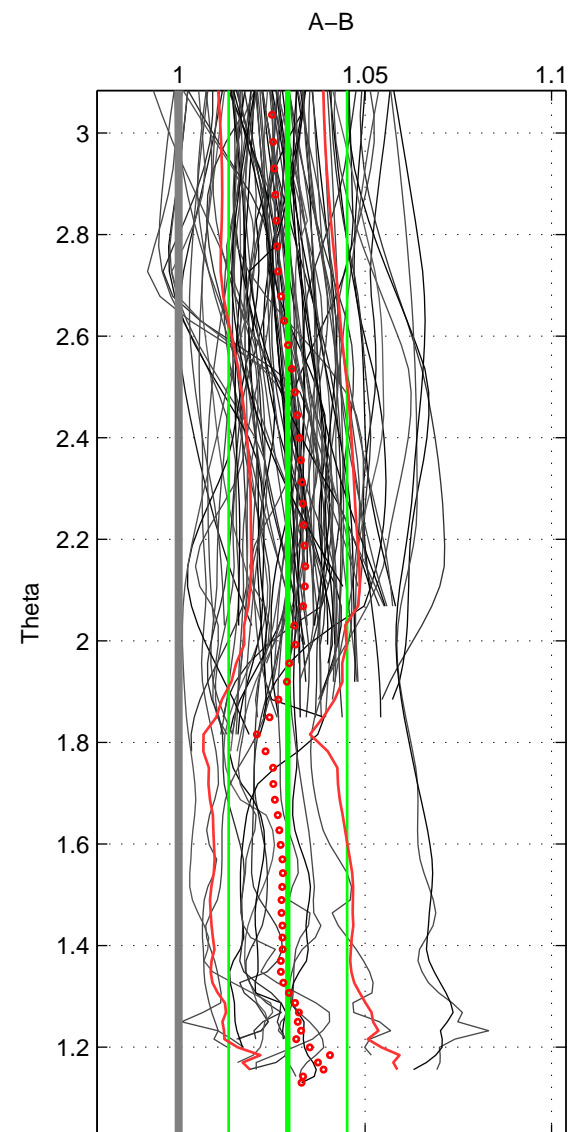

Cruise A (red). Date: Jul 1994 Cruisename: 624-49RY19940707
 Cruise B (blue). Date: Jul 2001 Cruisename: 656-49UF20010710

*** "Favourite" values are means of spaces 1 2.

	Offset	O.StDev	Ratio	R.Stdev	Rating
SIGMA:	0.065	0.026	1.025	0.010	5
THETA:	0.077	0.041	1.029	0.016	5
DEPTH:	0.062	0.017	1.024	0.006	3
FAV.:	0.071	0.033	1.027	0.013	5

Profiles of A: 63
 Profiles of B: 28
 Diff profs : 94
 WMoffset (A-B): 0.065277
 WMoffset stdev: 0.025777
 WMratio (A/B): 1.0249
 WMratio stdev: 0.010095

Quality (1-5): 5

Profiles of A: 63
 Profiles of B: 28
 Diff profs : 94
 WMoffset (A-B): 0.077075
 WMoffset stdev: 0.040809
 WMratio (A/B): 1.0293
 WMratio stdev: 0.015873

Quality (1-5): 5

Profiles of A: 63
 Profiles of B: 28
 Diff profs : 94
 WMoffset (A-B): 0.06198
 WMoffset stdev: 0.01716
 WMratio (A/B): 1.0243
 WMratio stdev: 0.0057947

Quality (1-5): 3

Please note that statistics are bad.