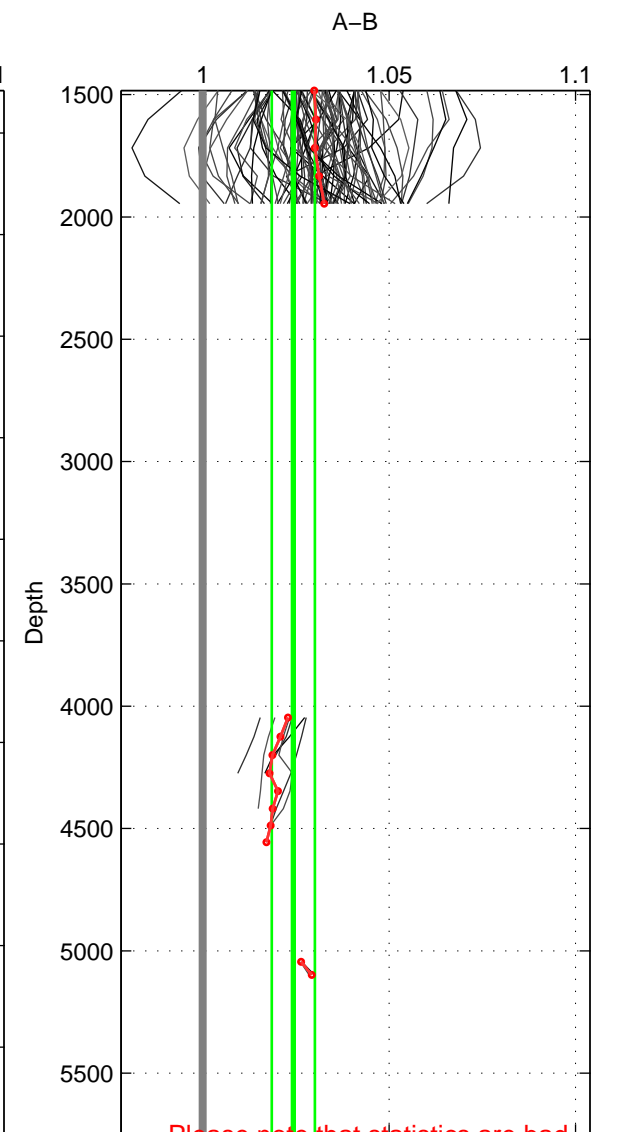

Cruise A (red). Date: Jul 1994 Cruisename: 624-49RY19940707
 Cruise B (blue). Date: Jul 2001 Cruisename: 656-49UF20010710

*** "Favourite" values are means of spaces 1 2.

	Offset	O.StDev	Ratio	R.Stdev	Rating
SIGMA:	0.065	0.026	1.025	0.010	5
THETA:	0.077	0.041	1.029	0.016	5
DEPTH:	0.062	0.017	1.024	0.006	3
FAV.:	0.071	0.033	1.027	0.013	5

Profiles of A: 63
 Profiles of B: 28
 Diff profs : 94
 WMoffset (A-B): 0.065277
 WMoffset stdev: 0.025777
 WMratio (A/B): 1.0249
 WMratio stdev: 0.010095

Quality (1-5): 5

Profiles of A: 63
 Profiles of B: 28
 Diff profs : 94
 WMoffset (A-B): 0.077075
 WMoffset stdev: 0.040809
 WMratio (A/B): 1.0293
 WMratio stdev: 0.015873

Quality (1-5): 5

Profiles of A: 63
 Profiles of B: 28
 Diff profs : 94
 WMoffset (A-B): 0.06198
 WMoffset stdev: 0.01716
 WMratio (A/B): 1.0243
 WMratio stdev: 0.0057947

Quality (1-5): 3

Please note that statistics are bad.