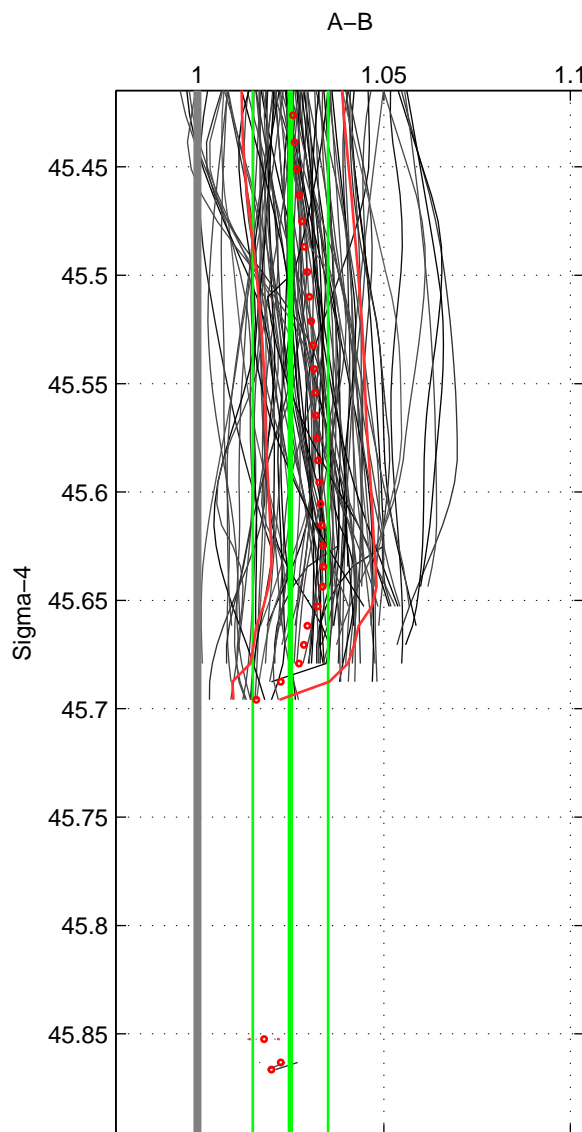

Cruise A (red). Date: Jul 1994 Cruisename: 624-49RY19940707
 Cruise B (blue). Date: Jul 2001 Cruisename: 656-49UF20010710

*** "Favourite" values are means of spaces 1 2.

	Offset	O.StDev	Ratio	R.Stdev	Rating
SIGMA:	0.065	0.026	1.025	0.010	5
THETA:	0.077	0.041	1.029	0.016	5
DEPTH:	0.062	0.017	1.024	0.006	3
FAV.:	0.071	0.033	1.027	0.013	5

Profiles of A: 63
 Profiles of B: 28
 Diff profs : 94
 WMoffset (A-B): 0.065277
 WMoffset stdev: 0.025777
 WMratio (A/B): 1.0249
 WMratio stdev: 0.010095

Quality (1-5): 5

Profiles of A: 63
 Profiles of B: 28
 Diff profs : 94
 WMoffset (A-B): 0.077075
 WMoffset stdev: 0.040809
 WMratio (A/B): 1.0293
 WMratio stdev: 0.015873

Quality (1-5): 5

Profiles of A: 63
 Profiles of B: 28
 Diff profs : 94
 WMoffset (A-B): 0.06198
 WMoffset stdev: 0.01716
 WMratio (A/B): 1.0243
 WMratio stdev: 0.0057947

Quality (1-5): 3

Please note that statistics are bad.