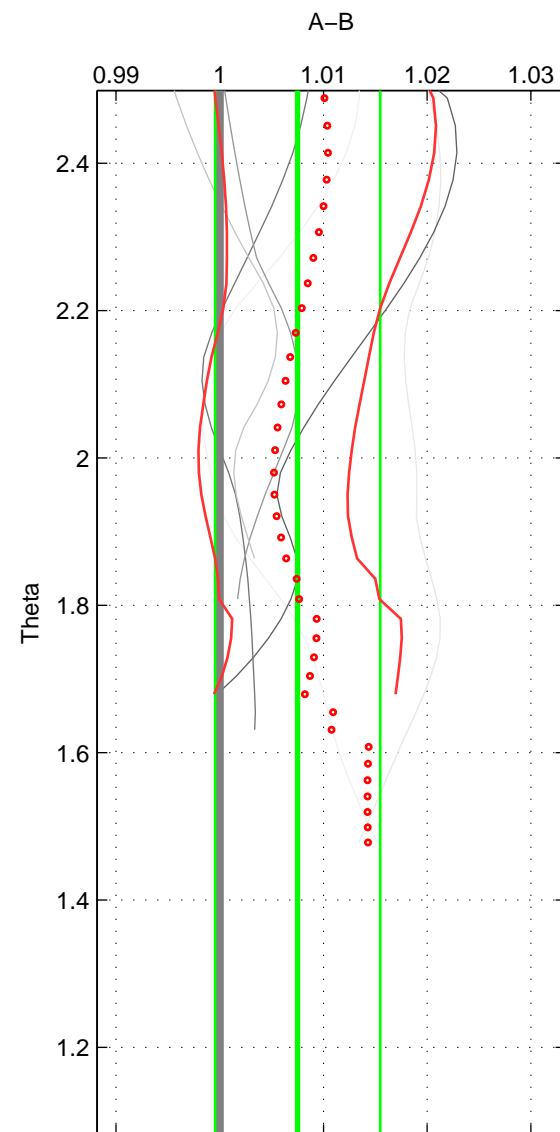

Cruise A (red). Date: Jan 2000 Cruisename: 588-49NZ20000105

Cruise B (blue). Date: Oct 1998 Cruisename: 686-49UP19980916

*** "Favourite" values are means of spaces 1 2.

	Offset	O.StDev	Ratio	R.Stdev	Rating
SIGMA:	0.013	0.012	1.004	0.004	4
THETA:	0.022	0.024	1.008	0.008	4
DEPTH:	0.024	0.006	1.008	0.002	3
FAV.:	0.018	0.018	1.006	0.006	4

Profiles of A: 4
 Profiles of B: 5
 Diff profs : 6
 WMoffset (A-B): 0.012738
 WMoffset stdev: 0.011903
 WMratio (A/B): 1.0042
 WMratio stdev: 0.0039511

Quality (1-5): 4

Profiles of A: 4
 Profiles of B: 5
 Diff profs : 6
 WMoffset (A-B): 0.022368
 WMoffset stdev: 0.023548
 WMratio (A/B): 1.0075
 WMratio stdev: 0.0079629

Quality (1-5): 4

Profiles of A: 4
 Profiles of B: 5
 Diff profs : 6
 WMoffset (A-B): 0.023751
 WMoffset stdev: 0.0060204
 WMratio (A/B): 1.008
 WMratio stdev: 0.0018463

Quality (1-5): 3

Please note that statistics are bad.