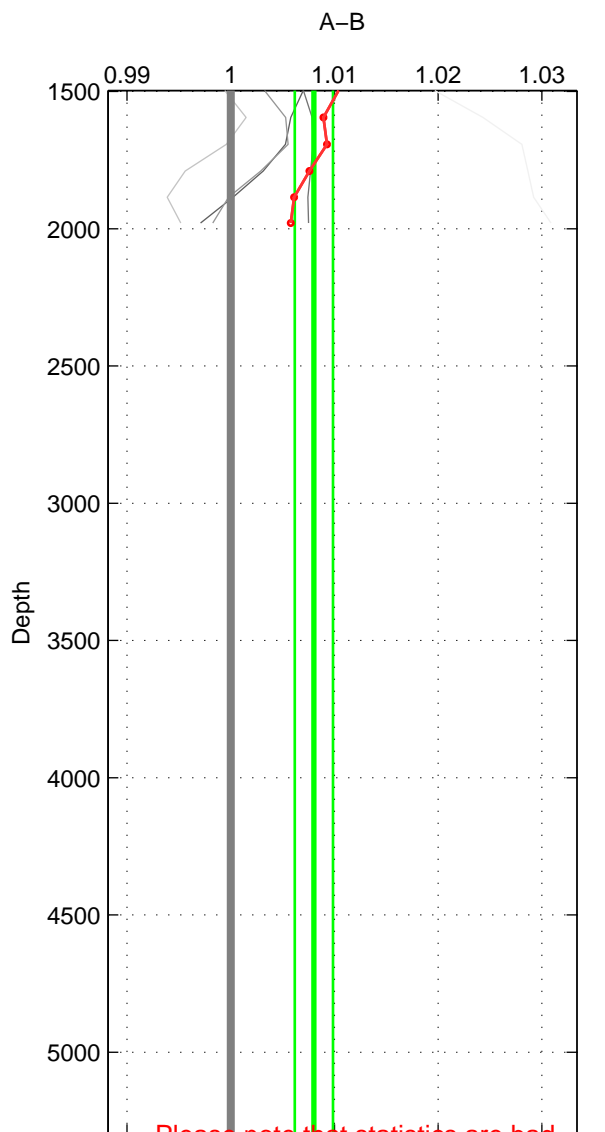

Cruise A (red). Date: Jan 2000 Cruisename: 588-49NZ20000105

Cruise B (blue). Date: Oct 1998 Cruisename: 686-49UP19980916

*** "Favourite" values are means of spaces 1 2.

	Offset	O.StDev	Ratio	R.Stdev	Rating
SIGMA:	0.013	0.012	1.004	0.004	4
THETA:	0.022	0.024	1.008	0.008	4
DEPTH:	0.024	0.006	1.008	0.002	3
FAV.:	0.018	0.018	1.006	0.006	4

Profiles of A: 4
 Profiles of B: 5
 Diff profs : 6
 WMoffset (A-B): 0.012738
 WMoffset stdev: 0.011903
 WMratio (A/B): 1.0042
 WMratio stdev: 0.0039511

Quality (1-5): 4

Profiles of A: 4
 Profiles of B: 5
 Diff profs : 6
 WMoffset (A-B): 0.022368
 WMoffset stdev: 0.023548
 WMratio (A/B): 1.0075
 WMratio stdev: 0.0079629

Quality (1-5): 4

Profiles of A: 4
 Profiles of B: 5
 Diff profs : 6
 WMoffset (A-B): 0.023751
 WMoffset stdev: 0.0060204
 WMratio (A/B): 1.008
 WMratio stdev: 0.0018463

Quality (1-5): 3

Please note that statistics are bad.