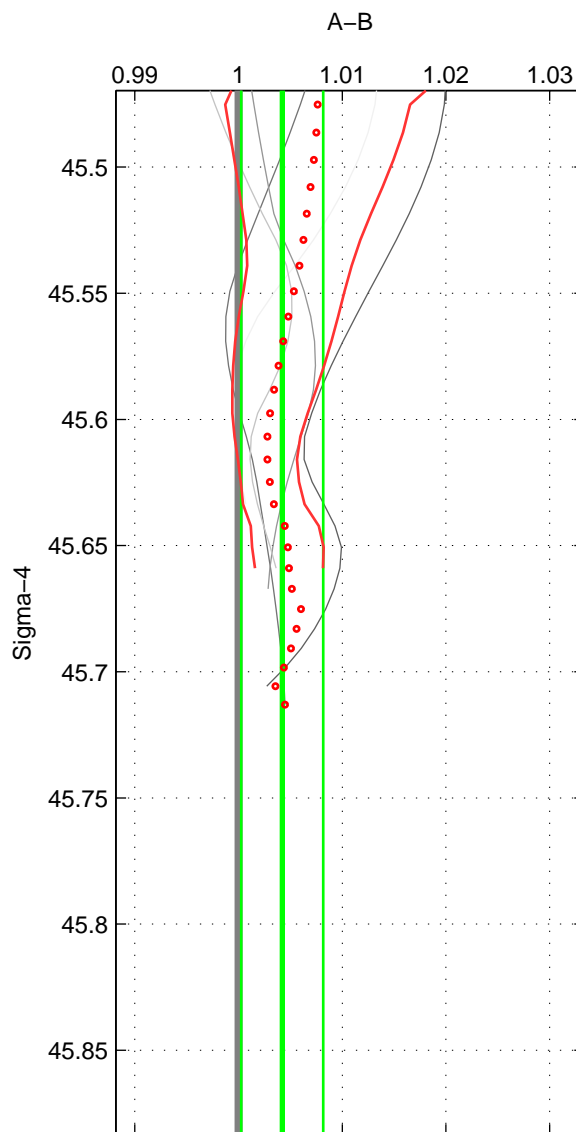

Cruise A (red). Date: Jan 2000 Cruisename: 588-49NZ20000105

Cruise B (blue). Date: Oct 1998 Cruisename: 686-49UP19980916

*** "Favourite" values are means of spaces 1 2.

	Offset	O.StDev	Ratio	R.Stdev	Rating
SIGMA:	0.013	0.012	1.004	0.004	4
THETA:	0.022	0.024	1.008	0.008	4
DEPTH:	0.024	0.006	1.008	0.002	3
FAV.:	0.018	0.018	1.006	0.006	4

Profiles of A: 4
 Profiles of B: 5
 Diff profs : 6
 WMoffset (A-B): 0.012738
 WMoffset stdev: 0.011903
 WMratio (A/B): 1.0042
 WMratio stdev: 0.0039511

Quality (1-5): 4

Profiles of A: 4
 Profiles of B: 5
 Diff profs : 6
 WMoffset (A-B): 0.022368
 WMoffset stdev: 0.023548
 WMratio (A/B): 1.0075
 WMratio stdev: 0.0079629

Quality (1-5): 4

Profiles of A: 4
 Profiles of B: 5
 Diff profs : 6
 WMoffset (A-B): 0.023751
 WMoffset stdev: 0.0060204
 WMratio (A/B): 1.008
 WMratio stdev: 0.0018463

Quality (1-5): 3

Please note that statistics are bad.