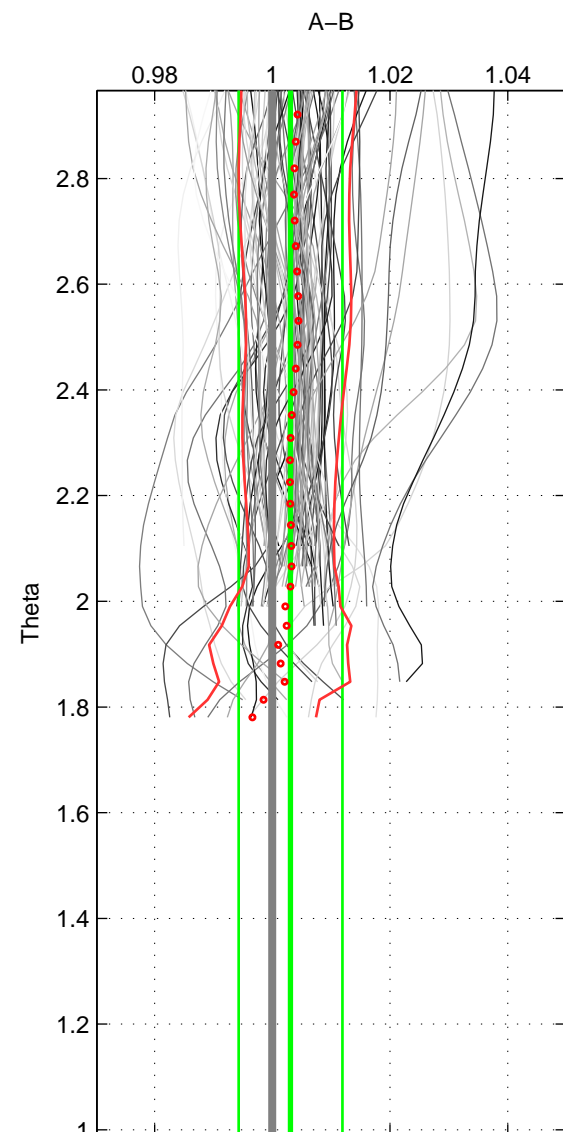

Cruise A (red). Date: Jun 2005 Cruisename: 605-49NZ20050525

Cruise B (blue). Date: Jul 2005 Cruisename: 669-49UF20050615

*** "Favourite" values are those of space 2.

	Offset	O.StDev	Ratio	R.Stdev	Rating
SIGMA:	0.006	0.020	1.002	0.007	4
THETA:	0.009	0.025	1.003	0.009	5
DEPTH:	0.008	0.001	1.003	0.000	3
FAV.:	0.009	0.025	1.003	0.009	5

Profiles of A: 63
 Profiles of B: 14
 Diff profs : 95
 WMoffset (A-B): 0.0059202
 WMoffset stdev: 0.020184
 WMratio (A/B): 1.0022
 WMratio stdev: 0.0071583

Quality (1-5): 4

Profiles of A: 63
 Profiles of B: 14
 Diff profs : 95
 WMoffset (A-B): 0.0085592
 WMoffset stdev: 0.025108
 WMratio (A/B): 1.0031
 WMratio stdev: 0.0088027

Quality (1-5): 5

Profiles of A: 63
 Profiles of B: 14
 Diff profs : 95
 WMoffset (A-B): 0.0081983
 WMoffset stdev: 0.0012866
 WMratio (A/B): 1.003
 WMratio stdev: 0.00049149

Quality (1-5): 3

Please note that statistics are bad.