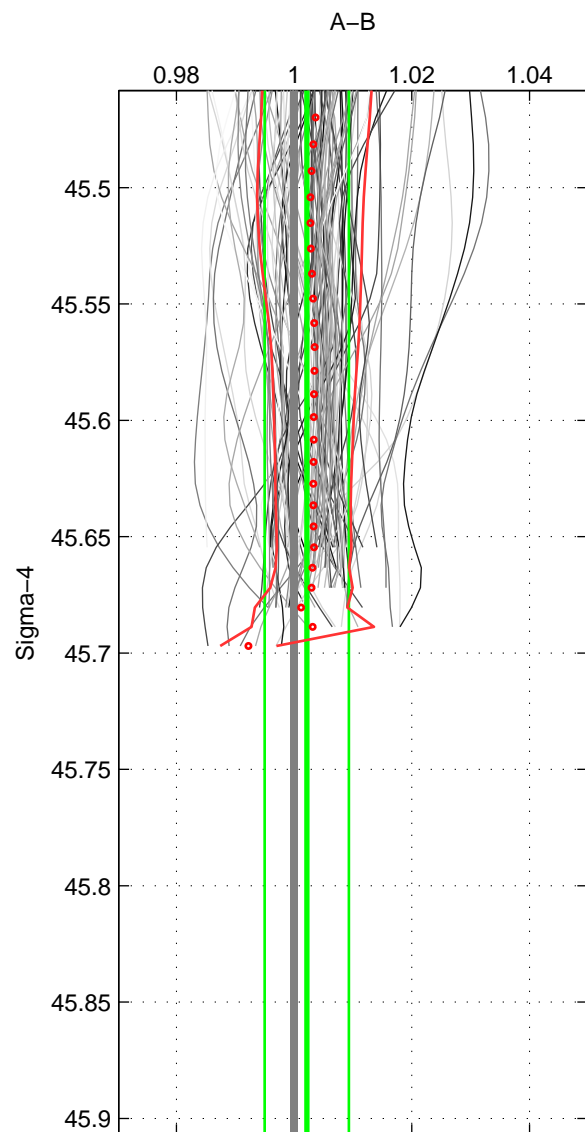

Cruise A (red). Date: Jun 2005 Cruisename: 605-49NZ20050525

Cruise B (blue). Date: Jul 2005 Cruisename: 669-49UF20050615

*** "Favourite" values are those of space 2.

	Offset	O.StDev	Ratio	R.Stdev	Rating
SIGMA:	0.006	0.020	1.002	0.007	4
THETA:	0.009	0.025	1.003	0.009	5
DEPTH:	0.008	0.001	1.003	0.000	3
FAV.:	0.009	0.025	1.003	0.009	5

Profiles of A: 63
 Profiles of B: 14
 Diff profs : 95
 WMoffset (A-B): 0.0059202
 WMoffset stdev: 0.020184
 WMratio (A/B): 1.0022
 WMratio stdev: 0.0071583

Quality (1-5): 4

Profiles of A: 63
 Profiles of B: 14
 Diff profs : 95
 WMoffset (A-B): 0.0085592
 WMoffset stdev: 0.025108
 WMratio (A/B): 1.0031
 WMratio stdev: 0.0088027

Quality (1-5): 5

Profiles of A: 63
 Profiles of B: 14
 Diff profs : 95
 WMoffset (A-B): 0.0081983
 WMoffset stdev: 0.0012866
 WMratio (A/B): 1.003
 WMratio stdev: 0.00049149

Quality (1-5): 3

Please note that statistics are bad.