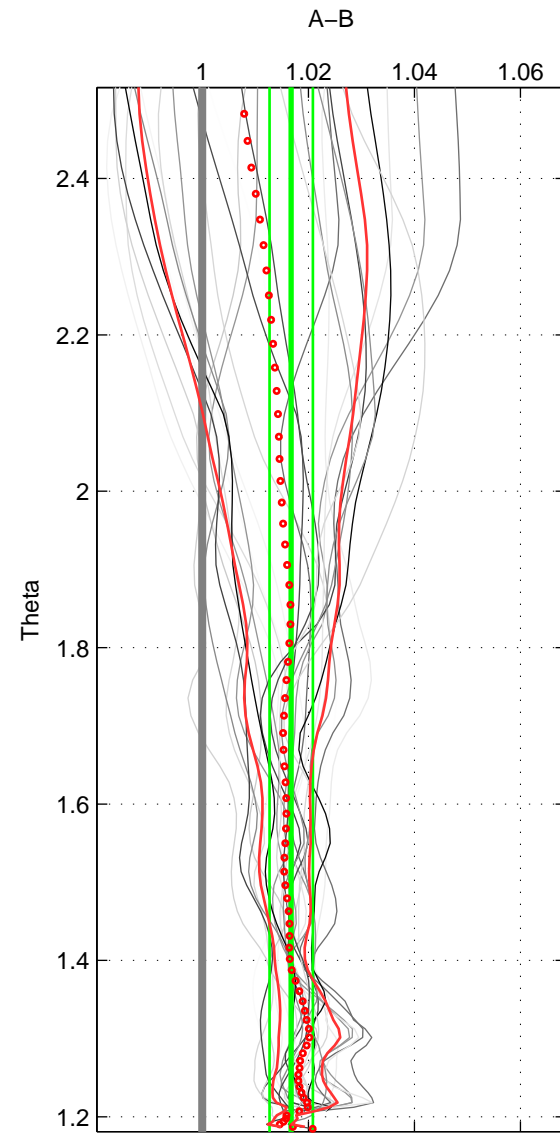

Cruise A (red). Date: Nov 1995 Cruisename: 625-49RY19951115

Cruise B (blue). Date: Jul 2010 Cruisename: 718-49UP20100706

\*\*\* "Favourite" values are means of spaces 1 2 3.

	Offset	O.StDev	Ratio	R.Stdev	Rating
SIGMA:	0.042	0.011	1.016	0.004	5
THETA:	0.043	0.010	1.017	0.004	5
DEPTH:	0.043	0.008	1.017	0.003	5
FAV.:	0.043	0.010	1.017	0.004	5

Profiles of A: 5  
 Profiles of B: 9  
 Diff profs : 27  
 WMoffset (A-B): 0.042046  
 WMoffset stdev: 0.010539  
 WMratio (A/B): 1.0165  
 WMratio stdev: 0.0042345

Quality (1-5): 5

Profiles of A: 5  
 Profiles of B: 9  
 Diff profs : 27  
 WMoffset (A-B): 0.04255  
 WMoffset stdev: 0.010157  
 WMratio (A/B): 1.0168  
 WMratio stdev: 0.0041028

Quality (1-5): 5

Profiles of A: 5  
 Profiles of B: 9  
 Diff profs : 27  
 WMoffset (A-B): 0.043381  
 WMoffset stdev: 0.0084872  
 WMratio (A/B): 1.0173  
 WMratio stdev: 0.0034245

Quality (1-5): 5