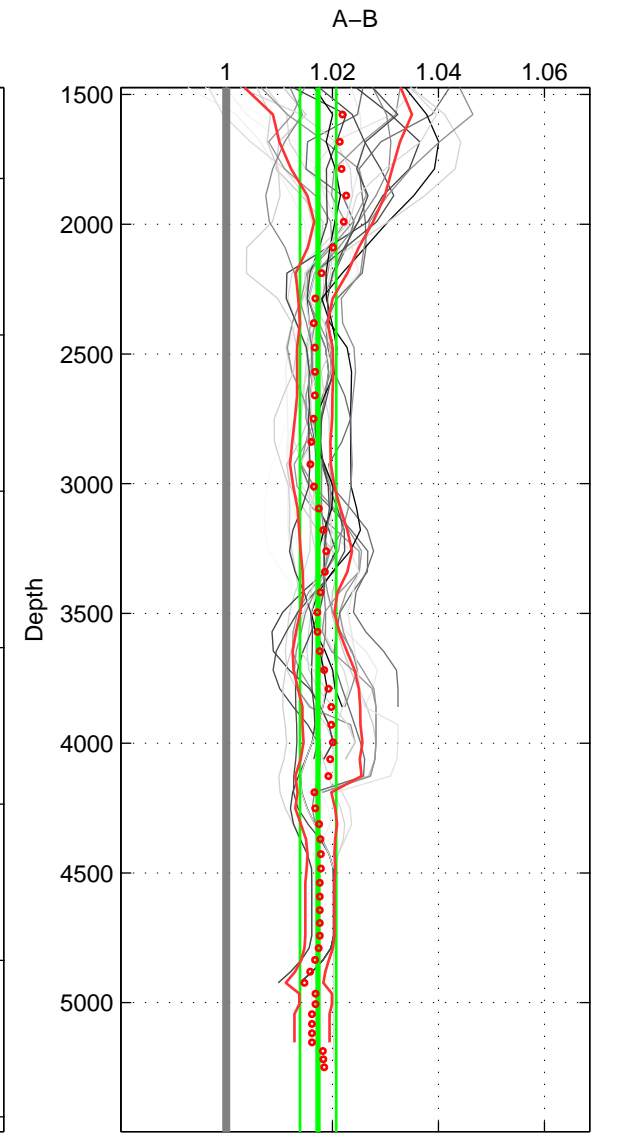

Cruise A (red). Date: Nov 1995 Cruisename: 625-49RY19951115

Cruise B (blue). Date: Jul 2010 Cruisename: 718-49UP20100706

\*\*\* "Favourite" values are means of spaces 1 2 3.

	Offset	O.StDev	Ratio	R.Stdev	Rating
SIGMA:	0.042	0.011	1.016	0.004	5
THETA:	0.043	0.010	1.017	0.004	5
DEPTH:	0.043	0.008	1.017	0.003	5
FAV.:	0.043	0.010	1.017	0.004	5

Profiles of A: 5  
 Profiles of B: 9  
 Diff profs : 27  
 WMoffset (A-B): 0.042046  
 WMoffset stdev: 0.010539  
 WMratio (A/B): 1.0165  
 WMratio stdev: 0.0042345

Quality (1-5): 5

Profiles of A: 5  
 Profiles of B: 9  
 Diff profs : 27  
 WMoffset (A-B): 0.04255  
 WMoffset stdev: 0.010157  
 WMratio (A/B): 1.0168  
 WMratio stdev: 0.0041028

Quality (1-5): 5

Profiles of A: 5  
 Profiles of B: 9  
 Diff profs : 27  
 WMoffset (A-B): 0.043381  
 WMoffset stdev: 0.0084872  
 WMratio (A/B): 1.0173  
 WMratio stdev: 0.0034245

Quality (1-5): 5