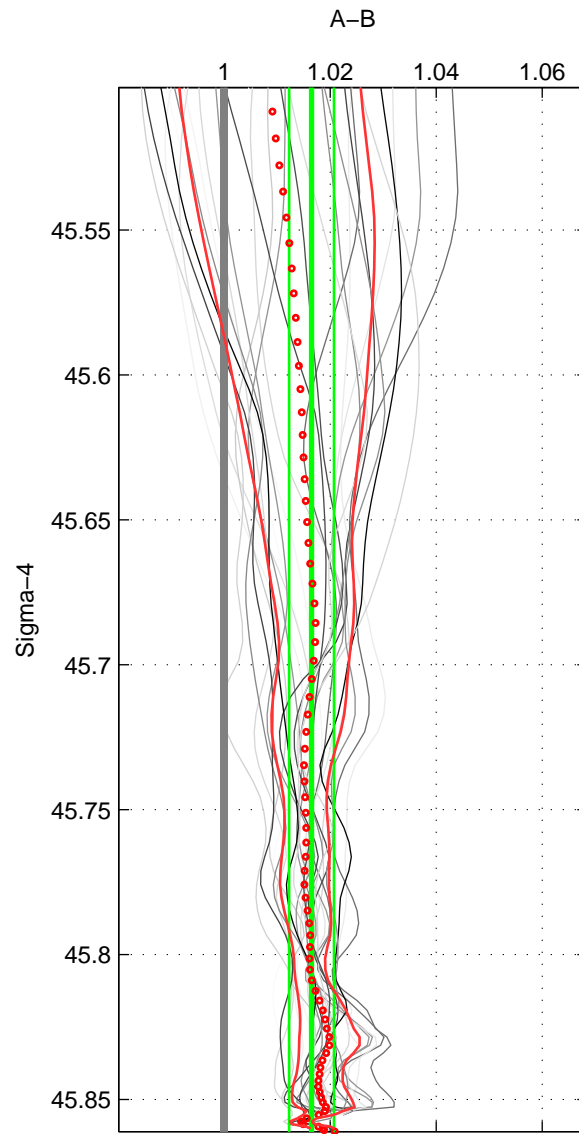

Cruise A (red). Date: Nov 1995 Cruisename: 625-49RY19951115

Cruise B (blue). Date: Jul 2010 Cruisename: 718-49UP20100706

\*\*\* "Favourite" values are means of spaces 1 2 3.

	Offset	O.StDev	Ratio	R.Stdev	Rating
SIGMA:	0.042	0.011	1.016	0.004	5
THETA:	0.043	0.010	1.017	0.004	5
DEPTH:	0.043	0.008	1.017	0.003	5
FAV.:	0.043	0.010	1.017	0.004	5

Profiles of A: 5  
 Profiles of B: 9  
 Diff profs : 27  
 WMoffset (A-B): 0.042046  
 WMoffset stdev: 0.010539  
 WMratio (A/B): 1.0165  
 WMratio stdev: 0.0042345

Quality (1-5): 5

Profiles of A: 5  
 Profiles of B: 9  
 Diff profs : 27  
 WMoffset (A-B): 0.04255  
 WMoffset stdev: 0.010157  
 WMratio (A/B): 1.0168  
 WMratio stdev: 0.0041028

Quality (1-5): 5

Profiles of A: 5  
 Profiles of B: 9  
 Diff profs : 27  
 WMoffset (A-B): 0.043381  
 WMoffset stdev: 0.0084872  
 WMratio (A/B): 1.0173  
 WMratio stdev: 0.0034245

Quality (1-5): 5