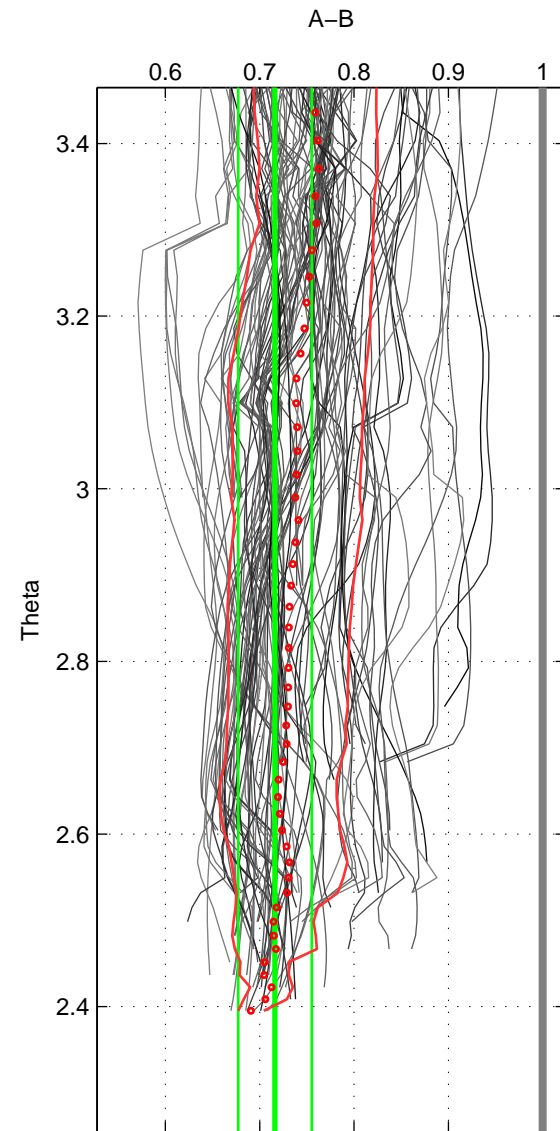

Cruise A (red). Date: Jul 2001 Cruisename: 161-06MT20010717

Cruise B (blue). Date: Apr 1991 Cruisename: 297-64TR19910408

*** "Favourite" values are means of spaces 1 2 3.

	Offset	O.StDev	Ratio	R.Stdev	Rating
SIGMA:	-0.318	0.061	0.722	0.047	4
THETA:	-0.324	0.049	0.716	0.039	4
DEPTH:	-0.294	0.082	0.750	0.064	4
FAV.:	-0.312	0.064	0.729	0.050	4

Profiles of A: 19
 Profiles of B: 31
 Diff profs : 100
 WMoffset (A-B): -0.31839
 WMoffset stdev: 0.060912
 WMratio (A/B): 0.72188
 WMratio stdev: 0.046642

Quality (1-5): 4

Profiles of A: 19
 Profiles of B: 31
 Diff profs : 100
 WMoffset (A-B): -0.32411
 WMoffset stdev: 0.048824
 WMratio (A/B): 0.71621
 WMratio stdev: 0.038928

Quality (1-5): 4

Profiles of A: 19
 Profiles of B: 31
 Diff profs : 100
 WMoffset (A-B): -0.29392
 WMoffset stdev: 0.082374
 WMratio (A/B): 0.75003
 WMratio stdev: 0.063533

Quality (1-5): 4