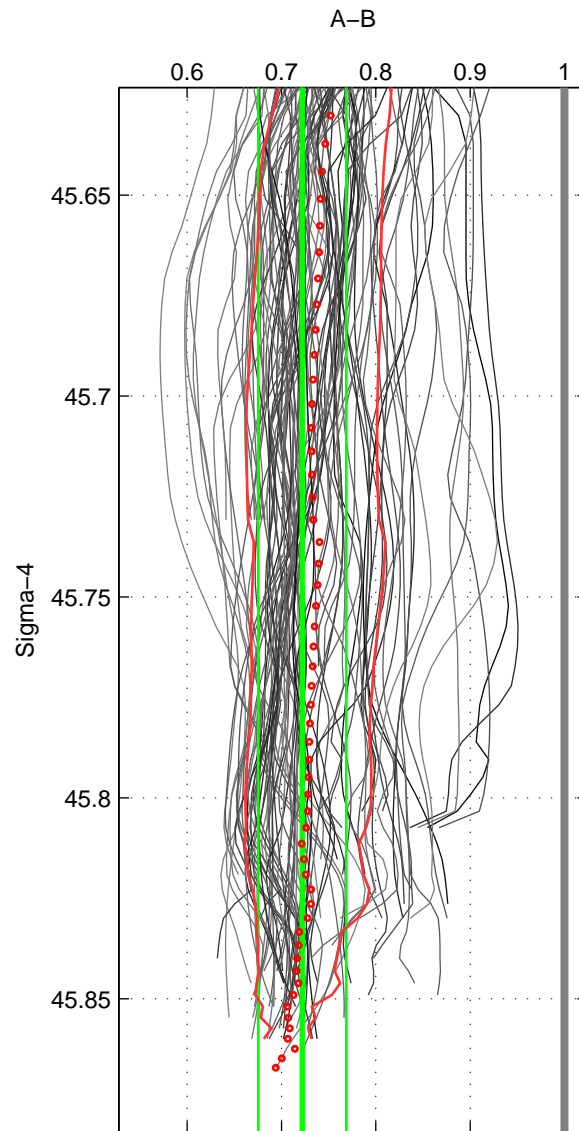

Cruise A (red). Date: Jul 2001 Cruisename: 161-06MT20010717

Cruise B (blue). Date: Apr 1991 Cruisename: 297-64TR19910408

*** "Favourite" values are means of spaces 1 2 3.

	Offset	O.StDev	Ratio	R.Stdev	Rating
SIGMA:	-0.318	0.061	0.722	0.047	4
THETA:	-0.324	0.049	0.716	0.039	4
DEPTH:	-0.294	0.082	0.750	0.064	4
FAV.:	-0.312	0.064	0.729	0.050	4

Profiles of A: 19
 Profiles of B: 31
 Diff profs : 100
 WMoffset (A-B): -0.31839
 WMoffset stdev: 0.060912
 WMratio (A/B): 0.72188
 WMratio stdev: 0.046642

Quality (1-5): 4

Profiles of A: 19
 Profiles of B: 31
 Diff profs : 100
 WMoffset (A-B): -0.32411
 WMoffset stdev: 0.048824
 WMratio (A/B): 0.71621
 WMratio stdev: 0.038928

Quality (1-5): 4

Profiles of A: 19
 Profiles of B: 31
 Diff profs : 100
 WMoffset (A-B): -0.29392
 WMoffset stdev: 0.082374
 WMratio (A/B): 0.75003
 WMratio stdev: 0.063533

Quality (1-5): 4