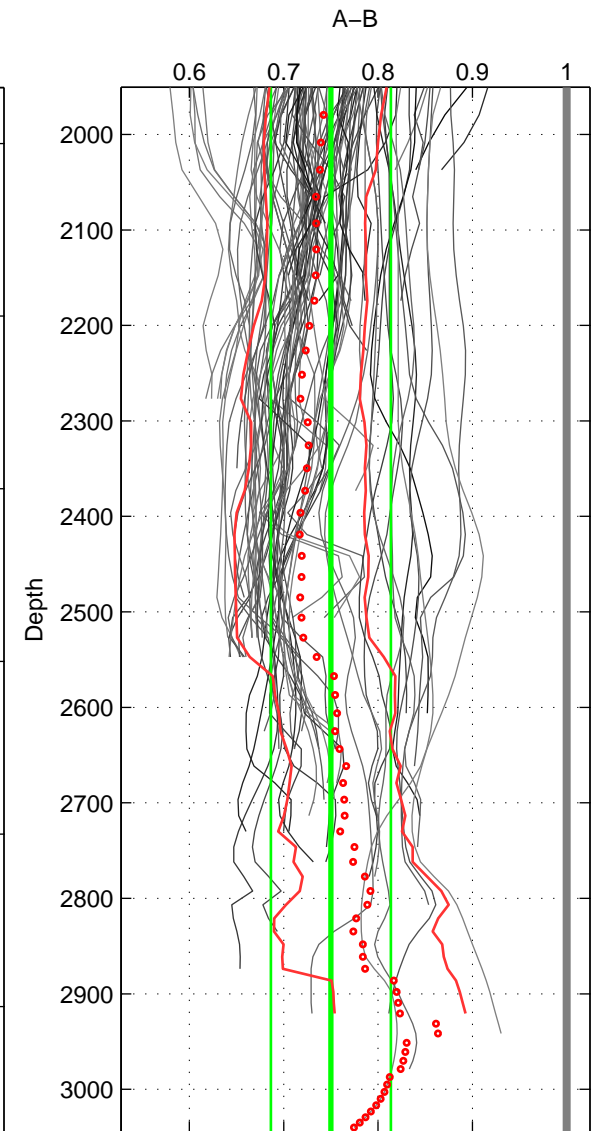

Cruise A (red). Date: Jul 2001 Cruisename: 161-06MT20010717

Cruise B (blue). Date: Apr 1991 Cruisename: 297-64TR19910408

*** "Favourite" values are means of spaces 1 2 3.

	Offset	O.StDev	Ratio	R.Stdev	Rating
SIGMA:	-0.318	0.061	0.722	0.047	4
THETA:	-0.324	0.049	0.716	0.039	4
DEPTH:	-0.294	0.082	0.750	0.064	4
FAV.:	-0.312	0.064	0.729	0.050	4

Profiles of A: 19
 Profiles of B: 31
 Diff profs : 100
 WMoffset (A-B): -0.31839
 WMoffset stdev: 0.060912
 WMratio (A/B): 0.72188
 WMratio stdev: 0.046642

Quality (1-5): 4

Profiles of A: 19
 Profiles of B: 31
 Diff profs : 100
 WMoffset (A-B): -0.32411
 WMoffset stdev: 0.048824
 WMratio (A/B): 0.71621
 WMratio stdev: 0.038928

Quality (1-5): 4

Profiles of A: 19
 Profiles of B: 31
 Diff profs : 100
 WMoffset (A-B): -0.29392
 WMoffset stdev: 0.082374
 WMratio (A/B): 0.75003
 WMratio stdev: 0.063533

Quality (1-5): 4