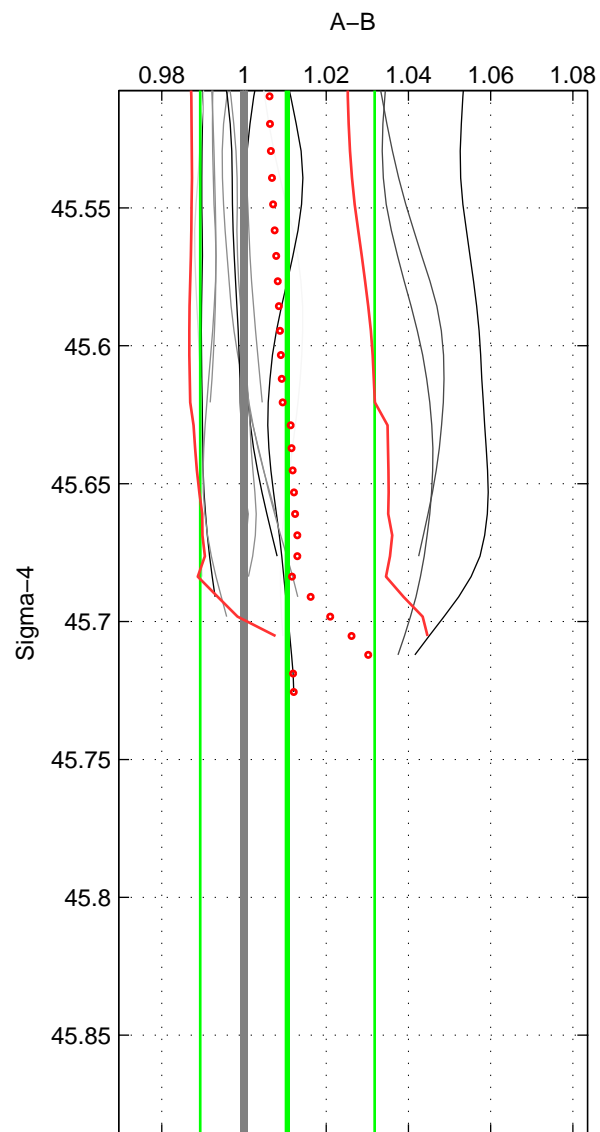

Cruise A (red). Date: Jun 2001 Cruisename: 591-49NZ20010604

Cruise B (blue). Date: Jun 2005 Cruisename: 707-49UP20050615

*** "Favourite" values are means of spaces 1 2.

	Offset	O.StDev	Ratio	R.Stdev	Rating
SIGMA:	0.031	0.061	1.011	0.021	4
THETA:	0.041	0.057	1.014	0.020	4
DEPTH:	0.036	0.004	1.013	0.002	3
FAV.:	0.036	0.059	1.012	0.021	4

Profiles of A: 8
 Profiles of B: 12
 Diff profs : 15
 WMoffset (A-B): 0.030715
 WMoffset stdev: 0.061109
 WMratio (A/B): 1.0106
 WMratio stdev: 0.021219

Quality (1-5): 4

Profiles of A: 8
 Profiles of B: 12
 Diff profs : 15
 WMoffset (A-B): 0.040702
 WMoffset stdev: 0.056901
 WMratio (A/B): 1.0139
 WMratio stdev: 0.020014

Quality (1-5): 4

Profiles of A: 8
 Profiles of B: 12
 Diff profs : 15
 WMoffset (A-B): 0.036481
 WMoffset stdev: 0.00427
 WMratio (A/B): 1.0128
 WMratio stdev: 0.001598

Quality (1-5): 3

Please note that statistics are bad.