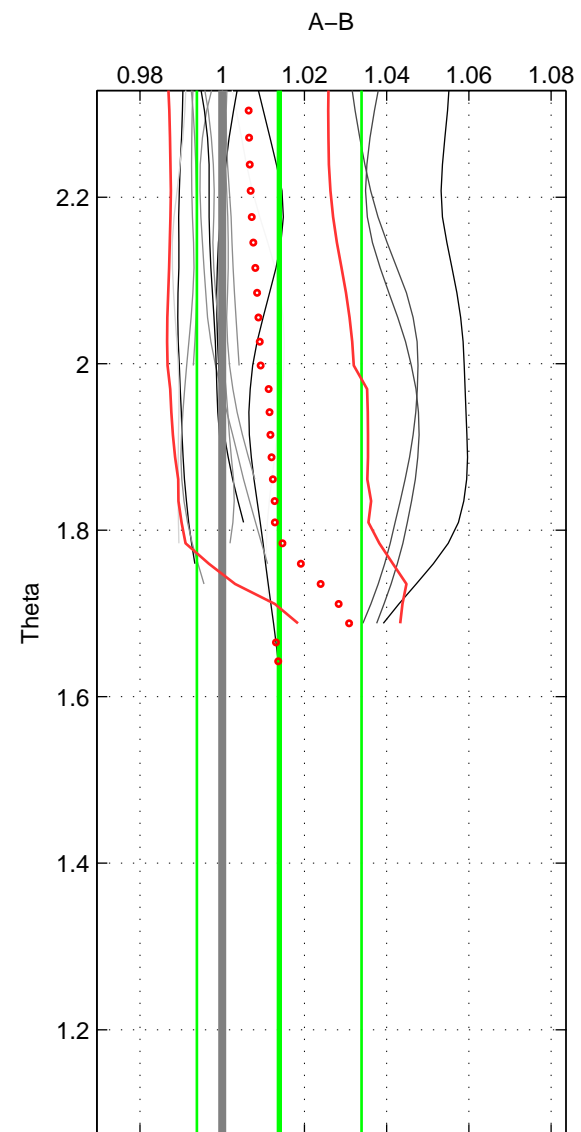

Cruise A (red). Date: Jun 2001 Cruisename: 591-49NZ20010604

Cruise B (blue). Date: Jun 2005 Cruisename: 707-49UP20050615

*** "Favourite" values are means of spaces 1 2.

	Offset	O.StDev	Ratio	R.Stdev	Rating
SIGMA:	0.031	0.061	1.011	0.021	4
THETA:	0.041	0.057	1.014	0.020	4
DEPTH:	0.036	0.004	1.013	0.002	3
FAV.:	0.036	0.059	1.012	0.021	4

Profiles of A: 8
 Profiles of B: 12
 Diff profs : 15
 WMoffset (A-B): 0.030715
 WMoffset stdev: 0.061109
 WMratio (A/B): 1.0106
 WMratio stdev: 0.021219

Quality (1-5): 4

Profiles of A: 8
 Profiles of B: 12
 Diff profs : 15
 WMoffset (A-B): 0.040702
 WMoffset stdev: 0.056901
 WMratio (A/B): 1.0139
 WMratio stdev: 0.020014

Quality (1-5): 4

Profiles of A: 8
 Profiles of B: 12
 Diff profs : 15
 WMoffset (A-B): 0.036481
 WMoffset stdev: 0.00427
 WMratio (A/B): 1.0128
 WMratio stdev: 0.001598

Quality (1-5): 3

Please note that statistics are bad.