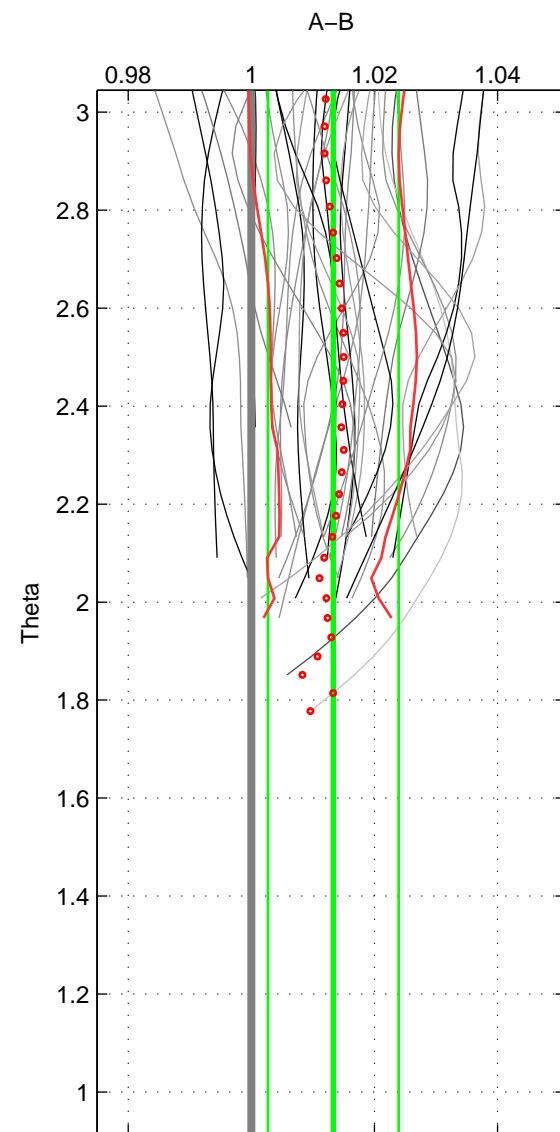

Cruise A (red). Date: Jul 2006 Cruisename: 672-49UF20060614

Cruise B (blue). Date: Oct 1998 Cruisename: 686-49UP19980916

*** "Favourite" values are means of spaces 1 2.

	Offset	O.StDev	Ratio	R.Stdev	Rating
SIGMA:	0.036	0.025	1.013	0.009	4
THETA:	0.037	0.030	1.013	0.011	4
DEPTH:	0.035	0.004	1.013	0.001	3
FAV.:	0.037	0.028	1.013	0.010	4

Profiles of A: 24
 Profiles of B: 20
 Diff profs : 35
 WMoffset (A-B): 0.036407
 WMoffset stdev: 0.025232
 WMratio (A/B): 1.0131
 WMratio stdev: 0.0091231

Quality (1-5): 4

Profiles of A: 24
 Profiles of B: 20
 Diff profs : 35
 WMoffset (A-B): 0.037415
 WMoffset stdev: 0.030124
 WMratio (A/B): 1.0133
 WMratio stdev: 0.010616

Quality (1-5): 4

Profiles of A: 24
 Profiles of B: 20
 Diff profs : 35
 WMoffset (A-B): 0.035317
 WMoffset stdev: 0.0036781
 WMratio (A/B): 1.0127
 WMratio stdev: 0.0013349

Quality (1-5): 3

Please note that statistics are bad.