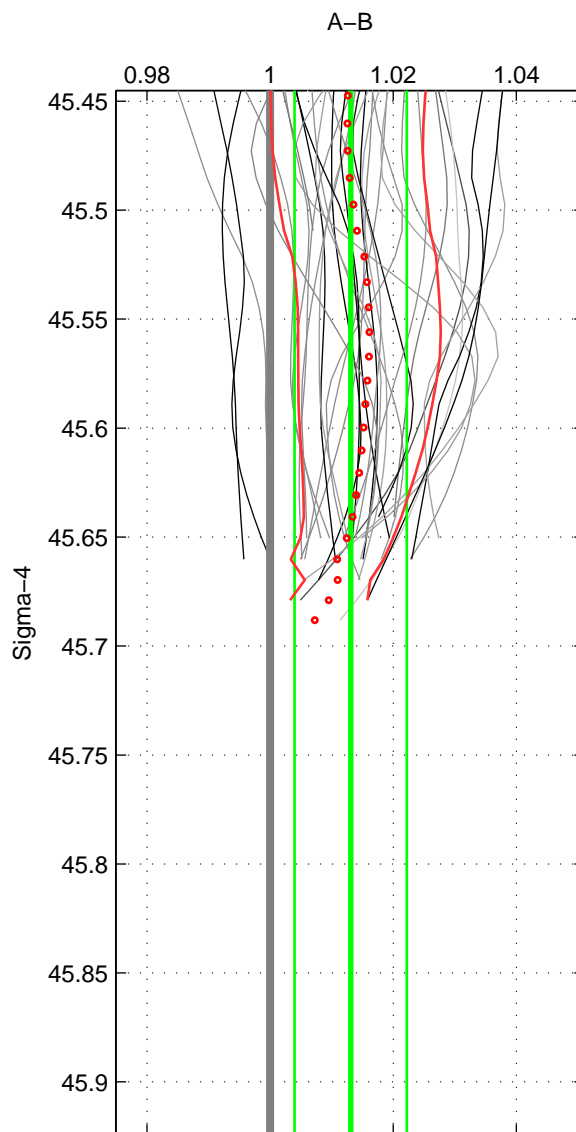

Cruise A (red). Date: Jul 2006 Cruisename: 672-49UF20060614

Cruise B (blue). Date: Oct 1998 Cruisename: 686-49UP19980916

*** "Favourite" values are means of spaces 1 2.

	Offset	O.StDev	Ratio	R.Stdev	Rating
SIGMA:	0.036	0.025	1.013	0.009	4
THETA:	0.037	0.030	1.013	0.011	4
DEPTH:	0.035	0.004	1.013	0.001	3
FAV.:	0.037	0.028	1.013	0.010	4

Profiles of A: 24
 Profiles of B: 20
 Diff profs : 35
 WMoffset (A-B): 0.036407
 WMoffset stdev: 0.025232
 WMratio (A/B): 1.0131
 WMratio stdev: 0.0091231

Quality (1-5): 4

Profiles of A: 24
 Profiles of B: 20
 Diff profs : 35
 WMoffset (A-B): 0.037415
 WMoffset stdev: 0.030124
 WMratio (A/B): 1.0133
 WMratio stdev: 0.010616

Quality (1-5): 4

Profiles of A: 24
 Profiles of B: 20
 Diff profs : 35
 WMoffset (A-B): 0.035317
 WMoffset stdev: 0.0036781
 WMratio (A/B): 1.0127
 WMratio stdev: 0.0013349

Quality (1-5): 3

Please note that statistics are bad.