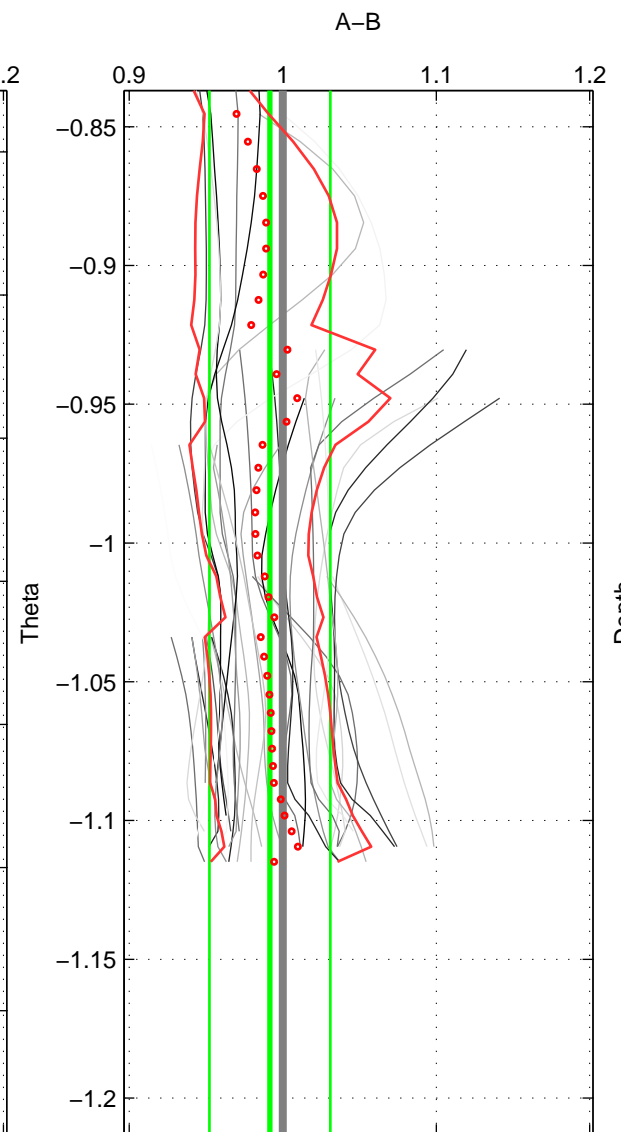

Cruise A (red). Date: Aug 1993 Cruisename: 87-58JH19930730

Cruise B (blue). Date: May 2002 Cruisename: 108-77DN20020420

*** "Favourite" values are means of spaces 2 3.

	Offset	O.StDev	Ratio	R.Stdev	Rating
SIGMA:	-0.014	0.035	0.986	0.036	3
THETA:	-0.008	0.039	0.992	0.039	4
DEPTH:	0.017	0.033	1.017	0.034	4
FAV.:	0.004	0.036	1.004	0.037	4

Profiles of A: 7
 Profiles of B: 10
 Diff profs : 34
 WMoffset (A-B): -0.013817
 WMoffset stdev: 0.035382
 WMratio (A/B): 0.98618
 WMratio stdev: 0.035638

Quality (1-5): 3

Profiles of A: 7
 Profiles of B: 10
 Diff profs : 33
 WMoffset (A-B): -0.0084613
 WMoffset stdev: 0.038805
 WMratio (A/B): 0.9916
 WMratio stdev: 0.039387

Quality (1-5): 4

Profiles of A: 7
 Profiles of B: 10
 Diff profs : 34
 WMoffset (A-B): 0.016964
 WMoffset stdev: 0.032826
 WMratio (A/B): 1.0167
 WMratio stdev: 0.033901

Quality (1-5): 4