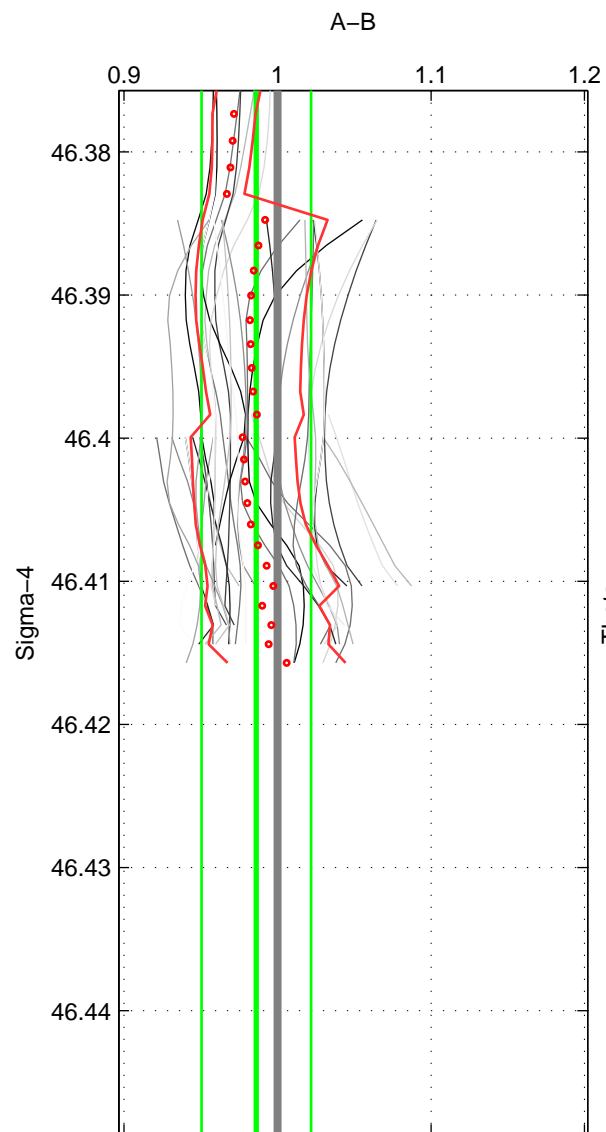

Cruise A (red). Date: Aug 1993 Cruisename: 87-58JH19930730

Cruise B (blue). Date: May 2002 Cruisename: 108-77DN20020420

*** "Favourite" values are means of spaces 2 3.

	Offset	O.StDev	Ratio	R.Stdev	Rating
SIGMA:	-0.014	0.035	0.986	0.036	3
THETA:	-0.008	0.039	0.992	0.039	4
DEPTH:	0.017	0.033	1.017	0.034	4
FAV.:	0.004	0.036	1.004	0.037	4

Profiles of A: 7
 Profiles of B: 10
 Diff profs : 34
 WMoffset (A-B): -0.013817
 WMoffset stdev: 0.035382
 WMratio (A/B): 0.98618
 WMratio stdev: 0.035638

Quality (1-5): 3

Profiles of A: 7
 Profiles of B: 10
 Diff profs : 33
 WMoffset (A-B): -0.0084613
 WMoffset stdev: 0.038805
 WMratio (A/B): 0.9916
 WMratio stdev: 0.039387

Quality (1-5): 4

Profiles of A: 7
 Profiles of B: 10
 Diff profs : 34
 WMoffset (A-B): 0.016964
 WMoffset stdev: 0.032826
 WMratio (A/B): 1.0167
 WMratio stdev: 0.033901

Quality (1-5): 4