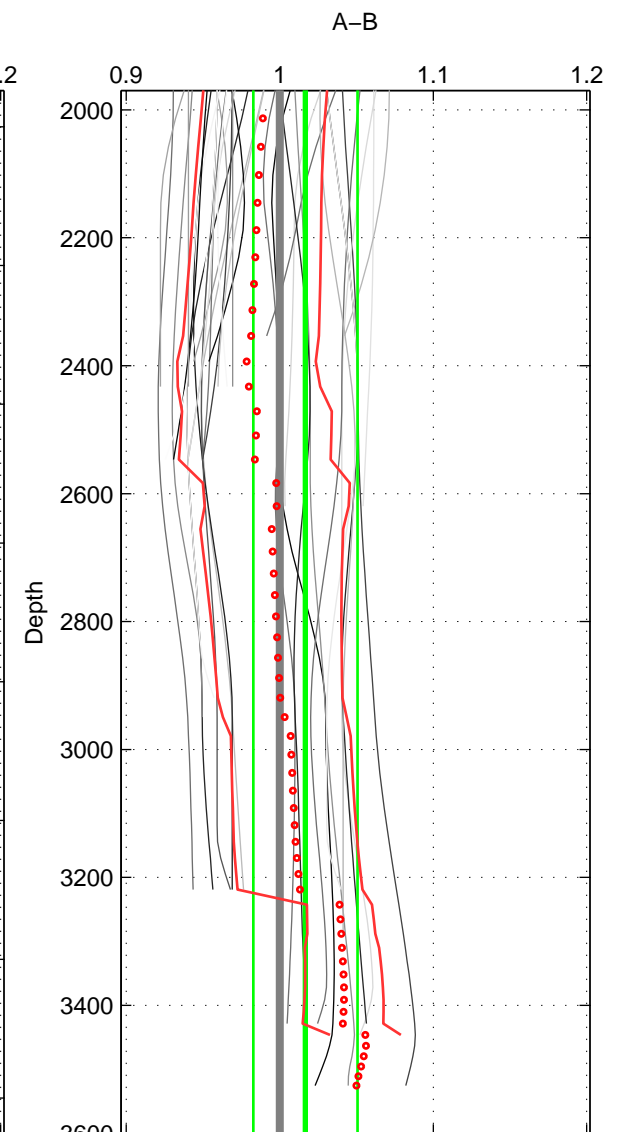

Cruise A (red). Date: Aug 1993 Cruisename: 87-58JH19930730

Cruise B (blue). Date: May 2002 Cruisename: 108-77DN20020420

*** "Favourite" values are means of spaces 2 3.

	Offset	O.StDev	Ratio	R.Stdev	Rating
SIGMA:	-0.014	0.035	0.986	0.036	3
THETA:	-0.008	0.039	0.992	0.039	4
DEPTH:	0.017	0.033	1.017	0.034	4
FAV.:	0.004	0.036	1.004	0.037	4

Profiles of A: 7
 Profiles of B: 10
 Diff profs : 34
 WMoffset (A-B): -0.013817
 WMoffset stdev: 0.035382
 WMratio (A/B): 0.98618
 WMratio stdev: 0.035638

Quality (1-5): 3

Profiles of A: 7
 Profiles of B: 10
 Diff profs : 33
 WMoffset (A-B): -0.0084613
 WMoffset stdev: 0.038805
 WMratio (A/B): 0.9916
 WMratio stdev: 0.039387

Quality (1-5): 4

Profiles of A: 7
 Profiles of B: 10
 Diff profs : 34
 WMoffset (A-B): 0.016964
 WMoffset stdev: 0.032826
 WMratio (A/B): 1.0167
 WMratio stdev: 0.033901

Quality (1-5): 4