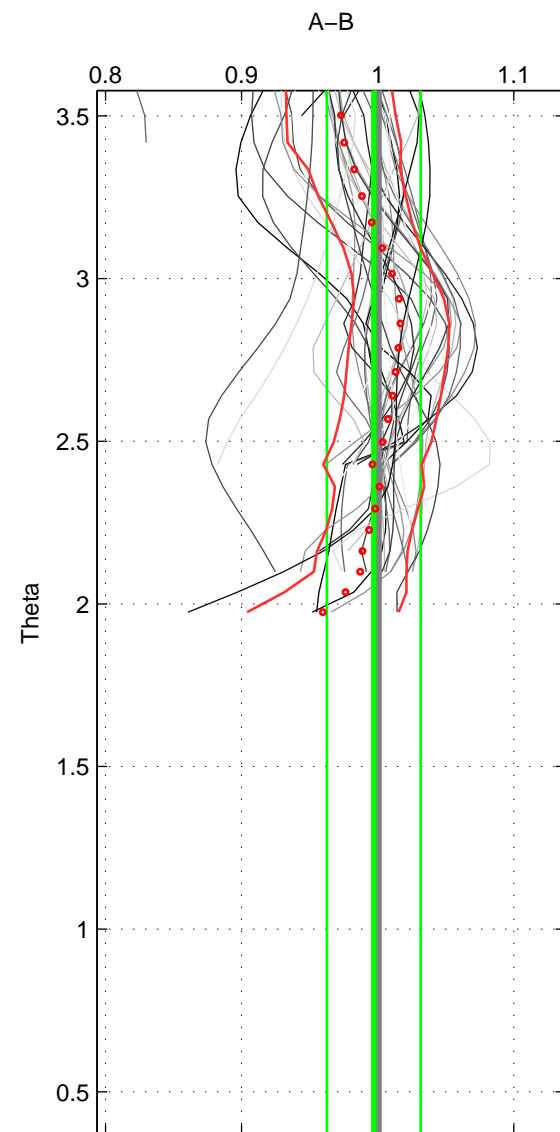

Cruise A (red). Date: Nov 2009 Cruisename: 173-06MT20091026

Cruise B (blue). Date: Mar 2008 Cruisename: 266-35A320080223

\*\*\* "Favourite" values are means of spaces 1 3.

	Offset	O.StDev	Ratio	R.Stdev	Rating
SIGMA:	-0.002	0.048	0.998	0.035	5
THETA:	-0.004	0.047	0.997	0.034	4
DEPTH:	-0.010	0.049	0.992	0.035	5
FAV.:	-0.006	0.049	0.995	0.035	5

Profiles of A: 25  
 Profiles of B: 3  
 Diff profs: 24  
 WMoffset (A-B): -0.0023852  
 WMoffset stdev: 0.048419  
 WMratio (A/B): 0.99811  
 WMratio stdev: 0.035479

Quality (1-5): 5

Profiles of A: 25  
 Profiles of B: 4  
 Diff profs: 39  
 WMoffset (A-B): -0.0037949  
 WMoffset stdev: 0.046877  
 WMratio (A/B): 0.99711  
 WMratio stdev: 0.034417

Quality (1-5): 4

Profiles of A: 25  
 Profiles of B: 3  
 Diff profs: 24  
 WMoffset (A-B): -0.010206  
 WMoffset stdev: 0.048683  
 WMratio (A/B): 0.99247  
 WMratio stdev: 0.034901

Quality (1-5): 5