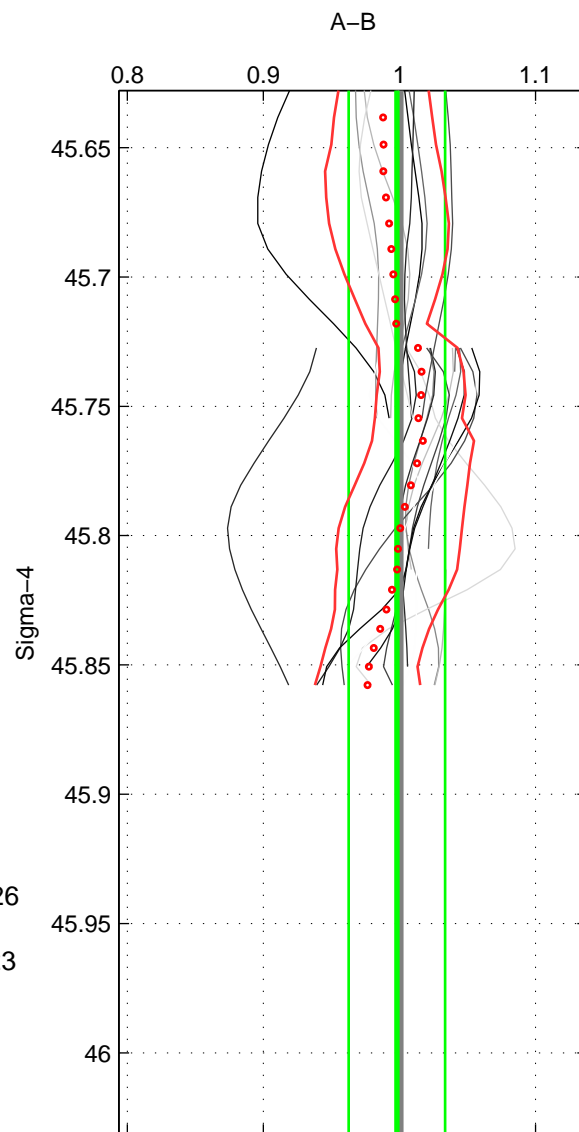

Cruise A (red). Date: Nov 2009 Cruisename: 173-06MT20091026

Cruise B (blue). Date: Mar 2008 Cruisename: 266-35A320080223

\*\*\* "Favourite" values are means of spaces 1 3.

	Offset	O.StDev	Ratio	R.Stdev	Rating
SIGMA:	-0.002	0.048	0.998	0.035	5
THETA:	-0.004	0.047	0.997	0.034	4
DEPTH:	-0.010	0.049	0.992	0.035	5
FAV.:	-0.006	0.049	0.995	0.035	5

Profiles of A: 25  
 Profiles of B: 3  
 Diff profs: 24  
 WMoffset (A-B): -0.0023852  
 WMoffset stdev: 0.048419  
 WMratio (A/B): 0.99811  
 WMratio stdev: 0.035479

Quality (1-5): 5

Profiles of A: 25  
 Profiles of B: 4  
 Diff profs: 39  
 WMoffset (A-B): -0.0037949  
 WMoffset stdev: 0.046877  
 WMratio (A/B): 0.99711  
 WMratio stdev: 0.034417

Quality (1-5): 4

Profiles of A: 25  
 Profiles of B: 3  
 Diff profs: 24  
 WMoffset (A-B): -0.010206  
 WMoffset stdev: 0.048683  
 WMratio (A/B): 0.99247  
 WMratio stdev: 0.034901

Quality (1-5): 5