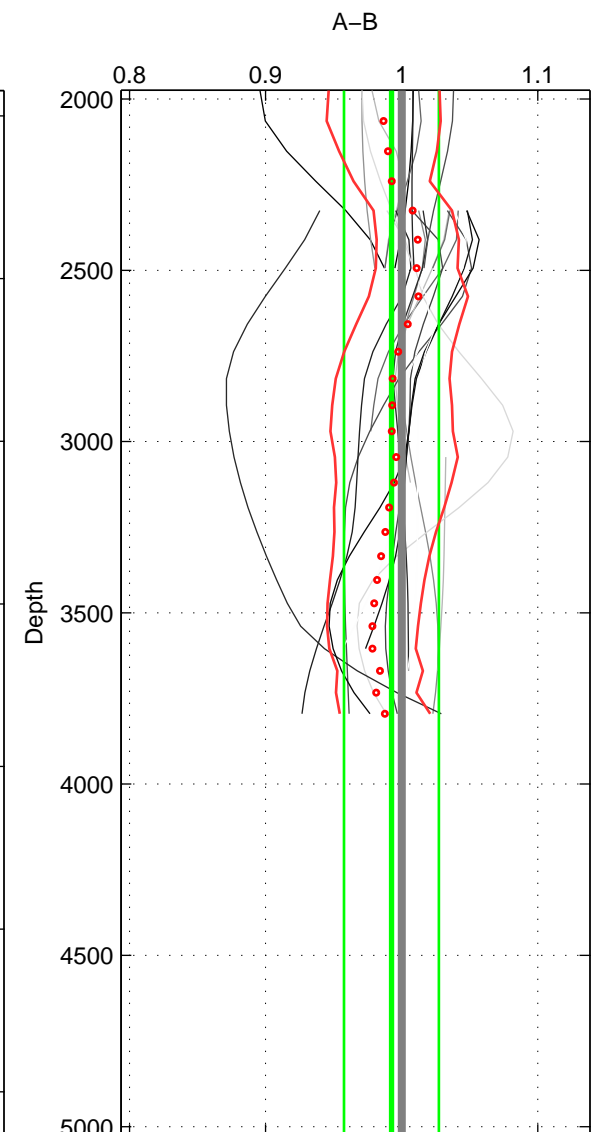

Cruise A (red). Date: Nov 2009 Cruisename: 173-06MT20091026

Cruise B (blue). Date: Mar 2008 Cruisename: 266-35A320080223

\*\*\* "Favourite" values are means of spaces 1 3.

	Offset	O.StDev	Ratio	R.Stdev	Rating
SIGMA:	-0.002	0.048	0.998	0.035	5
THETA:	-0.004	0.047	0.997	0.034	4
DEPTH:	-0.010	0.049	0.992	0.035	5
FAV.:	-0.006	0.049	0.995	0.035	5

Profiles of A: 25  
 Profiles of B: 3  
 Diff profs: 24  
 WMoffset (A-B): -0.0023852  
 WMoffset stdev: 0.048419  
 WMratio (A/B): 0.99811  
 WMratio stdev: 0.035479

Quality (1-5): 5

Profiles of A: 25  
 Profiles of B: 4  
 Diff profs: 39  
 WMoffset (A-B): -0.0037949  
 WMoffset stdev: 0.046877  
 WMratio (A/B): 0.99711  
 WMratio stdev: 0.034417

Quality (1-5): 4

Profiles of A: 25  
 Profiles of B: 3  
 Diff profs: 24  
 WMoffset (A-B): -0.010206  
 WMoffset stdev: 0.048683  
 WMratio (A/B): 0.99247  
 WMratio stdev: 0.034901

Quality (1-5): 5