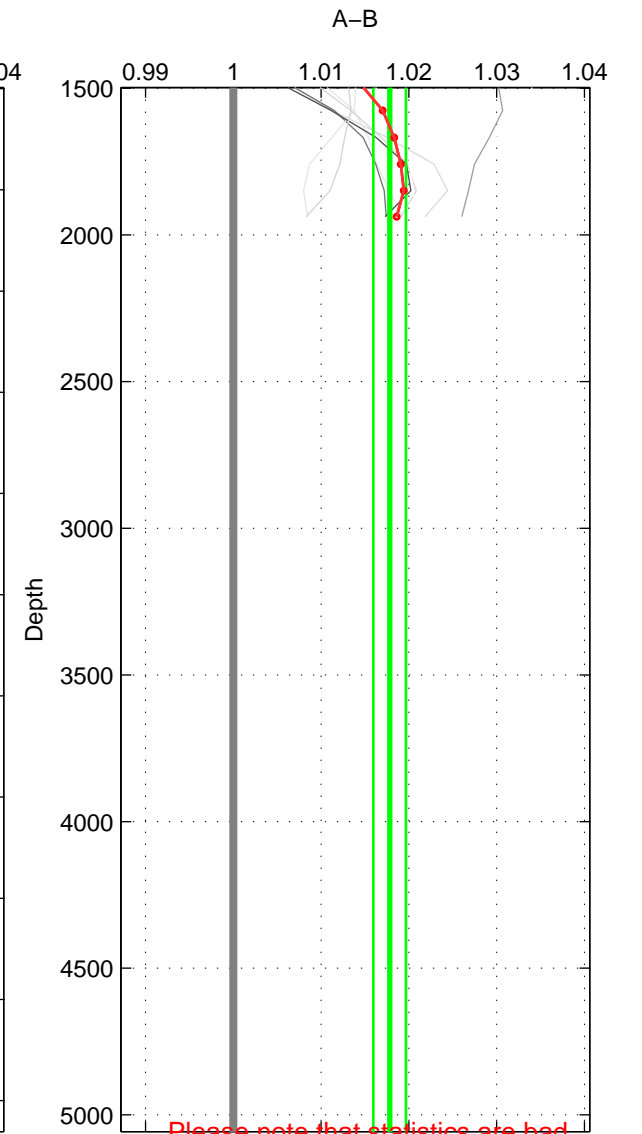

Cruise A (red). Date: Mar 1989 Cruisename: 507-32MW19890206

Cruise B (blue). Date: Feb 2008 Cruisename: 676-49UF20080117

\*\*\* "Favourite" values are means of spaces 1 2.

	Offset	O.StDev	Ratio	R.Stdev	Rating
SIGMA:	0.040	0.021	1.014	0.007	3
THETA:	0.040	0.020	1.014	0.007	3
DEPTH:	0.049	0.005	1.018	0.002	2
FAV.:	0.040	0.021	1.014	0.007	3

Profiles of A: 5  
 Profiles of B: 3  
 Diff profs : 10  
 WMoffset (A-B): 0.039611  
 WMoffset stdev: 0.020802  
 WMratio (A/B): 1.0142  
 WMratio stdev: 0.0074942

Quality (1-5): 3

Profiles of A: 5  
 Profiles of B: 3  
 Diff profs : 10  
 WMoffset (A-B): 0.040125  
 WMoffset stdev: 0.020294  
 WMratio (A/B): 1.0144  
 WMratio stdev: 0.0073178

Quality (1-5): 3

Profiles of A: 5  
 Profiles of B: 3  
 Diff profs : 10  
 WMoffset (A-B): 0.049476  
 WMoffset stdev: 0.0047367  
 WMratio (A/B): 1.0178  
 WMratio stdev: 0.0018625

Quality (1-5): 2

Please note that statistics are bad.