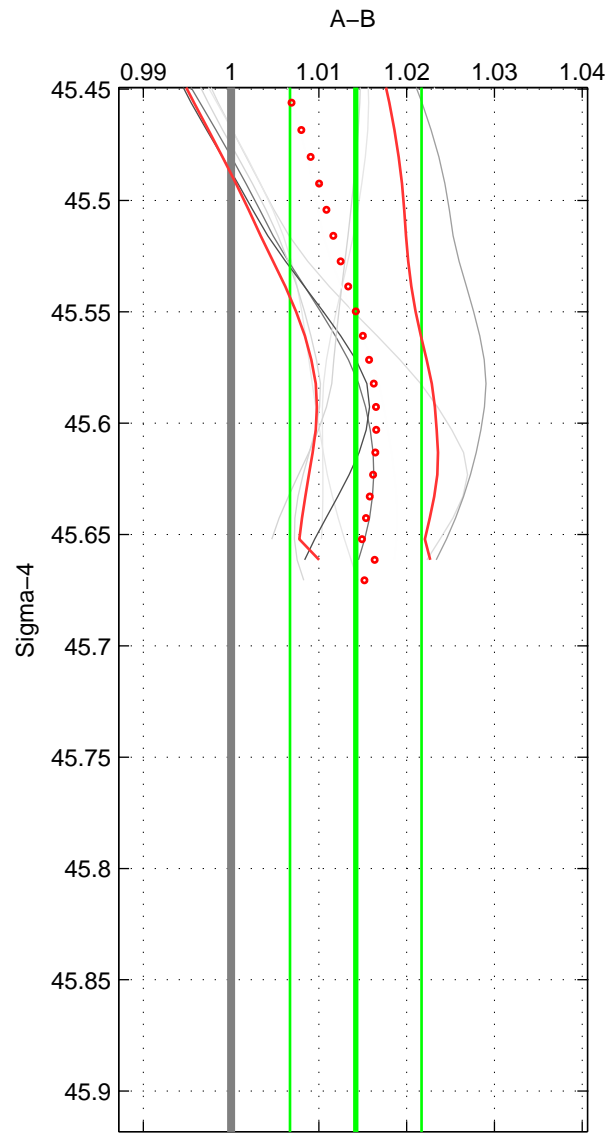

Cruise A (red). Date: Mar 1989 Cruisename: 507-32MW19890206

Cruise B (blue). Date: Feb 2008 Cruisename: 676-49UF20080117

\*\*\* "Favourite" values are means of spaces 1 2.

	Offset	O.StDev	Ratio	R.Stdev	Rating
SIGMA:	0.040	0.021	1.014	0.007	3
THETA:	0.040	0.020	1.014	0.007	3
DEPTH:	0.049	0.005	1.018	0.002	2
FAV.:	0.040	0.021	1.014	0.007	3

Profiles of A: 5  
 Profiles of B: 3  
 Diff profs : 10  
 WMoffset (A-B): 0.039611  
 WMoffset stdev: 0.020802  
 WMratio (A/B): 1.0142  
 WMratio stdev: 0.0074942

Quality (1-5): 3

Profiles of A: 5  
 Profiles of B: 3  
 Diff profs : 10  
 WMoffset (A-B): 0.040125  
 WMoffset stdev: 0.020294  
 WMratio (A/B): 1.0144  
 WMratio stdev: 0.0073178

Quality (1-5): 3

Profiles of A: 5  
 Profiles of B: 3  
 Diff profs : 10  
 WMoffset (A-B): 0.049476  
 WMoffset stdev: 0.0047367  
 WMratio (A/B): 1.0178  
 WMratio stdev: 0.0018625

Quality (1-5): 2

Please note that statistics are bad.