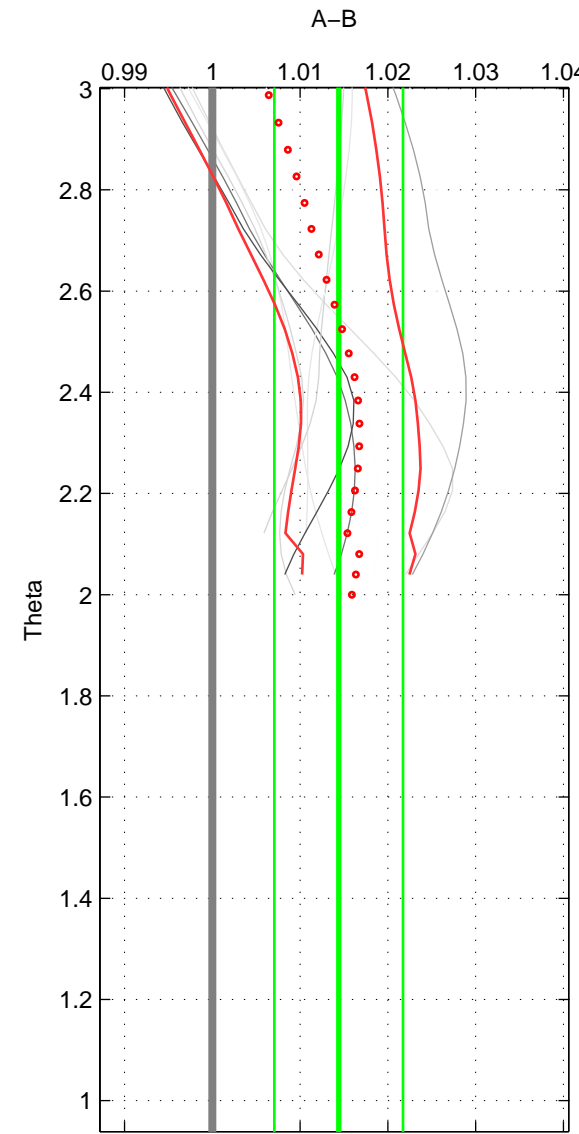

Cruise A (red). Date: Mar 1989 Cruisename: 507-32MW19890206

Cruise B (blue). Date: Feb 2008 Cruisename: 676-49UF20080117

\*\*\* "Favourite" values are means of spaces 1 2.

	Offset	O.StDev	Ratio	R.Stdev	Rating
SIGMA:	0.040	0.021	1.014	0.007	3
THETA:	0.040	0.020	1.014	0.007	3
DEPTH:	0.049	0.005	1.018	0.002	2
FAV.:	0.040	0.021	1.014	0.007	3

Profiles of A: 5  
 Profiles of B: 3  
 Diff profs : 10  
 WMoffset (A-B): 0.039611  
 WMoffset stdev: 0.020802  
 WMratio (A/B): 1.0142  
 WMratio stdev: 0.0074942

Quality (1-5): 3

Profiles of A: 5  
 Profiles of B: 3  
 Diff profs : 10  
 WMoffset (A-B): 0.040125  
 WMoffset stdev: 0.020294  
 WMratio (A/B): 1.0144  
 WMratio stdev: 0.0073178

Quality (1-5): 3

Profiles of A: 5  
 Profiles of B: 3  
 Diff profs : 10  
 WMoffset (A-B): 0.049476  
 WMoffset stdev: 0.0047367  
 WMratio (A/B): 1.0178  
 WMratio stdev: 0.0018625

Quality (1-5): 2

Please note that statistics are bad.