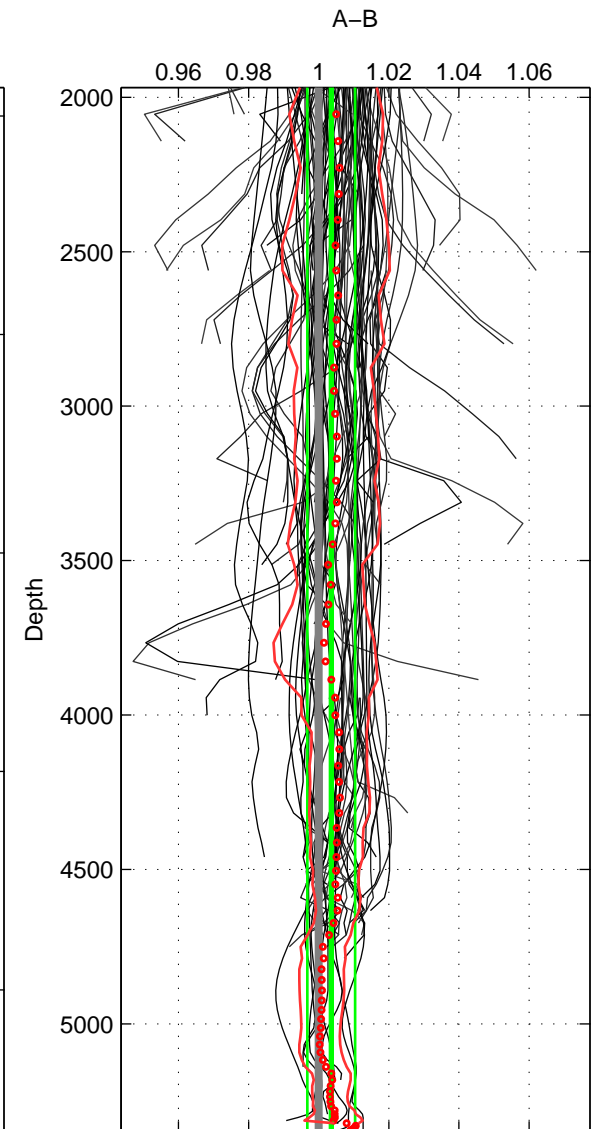

Cruise A (red). Date: Apr 1998 Cruisename: 124-06AQ19980328

Cruise B (blue). Date: Dec 2010 Cruisename: 130-06AQ20101128

\*\*\* "Favourite" values are means of spaces 1 2 3.

	Offset	O.StDev	Ratio	R.Stdev	Rating
SIGMA:	0.009	0.019	1.004	0.009	5
THETA:	0.012	0.019	1.005	0.008	5
DEPTH:	0.008	0.015	1.004	0.007	5
FAV.:	0.010	0.018	1.004	0.008	5

Profiles of A: 56  
 Profiles of B: 59  
 Diff profs: 96  
 WMoffset (A-B): 0.0094975  
 WMoffset stdev: 0.018991  
 WMratio (A/B): 1.0043  
 WMratio stdev: 0.0085206

Quality (1-5): 5

Profiles of A: 57  
 Profiles of B: 59  
 Diff profs: 98  
 WMoffset (A-B): 0.011696  
 WMoffset stdev: 0.018745  
 WMratio (A/B): 1.0053  
 WMratio stdev: 0.0084273

Quality (1-5): 5

Profiles of A: 57  
 Profiles of B: 59  
 Diff profs: 98  
 WMoffset (A-B): 0.0079826  
 WMoffset stdev: 0.015242  
 WMratio (A/B): 1.0036  
 WMratio stdev: 0.0068431

Quality (1-5): 5