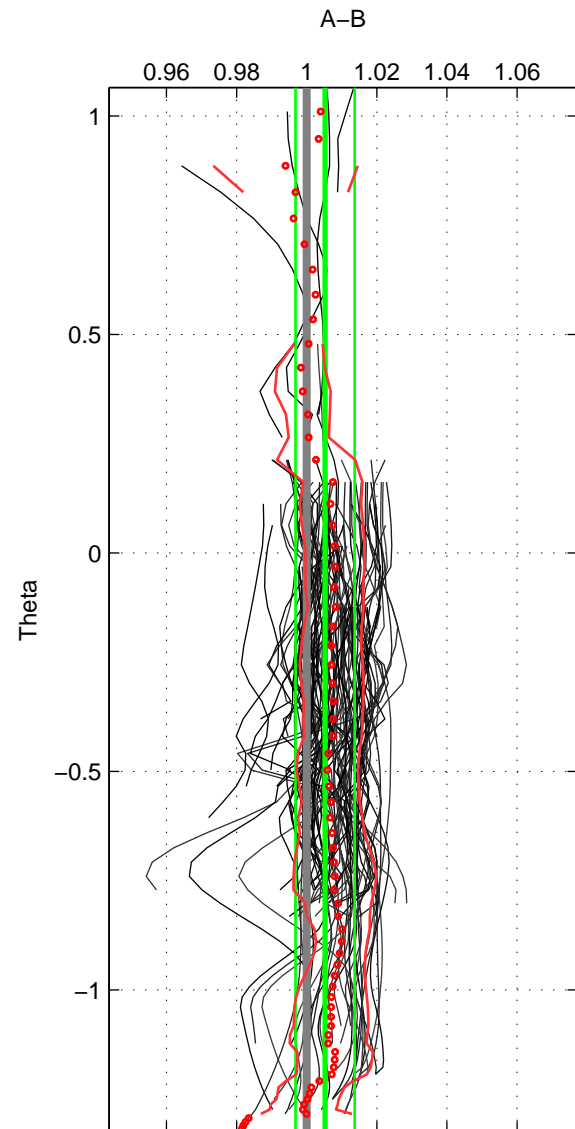

Cruise A (red). Date: Apr 1998 Cruisename: 124-06AQ19980328

Cruise B (blue). Date: Dec 2010 Cruisename: 130-06AQ20101128

\*\*\* "Favourite" values are means of spaces 1 2 3.

	Offset	O.StDev	Ratio	R.Stdev	Rating
SIGMA:	0.009	0.019	1.004	0.009	5
THETA:	0.012	0.019	1.005	0.008	5
DEPTH:	0.008	0.015	1.004	0.007	5
FAV.:	0.010	0.018	1.004	0.008	5

Profiles of A: 56  
 Profiles of B: 59  
 Diff profs: 96  
 WMoffset (A-B): 0.0094975  
 WMoffset stdev: 0.018991  
 WMratio (A/B): 1.0043  
 WMratio stdev: 0.0085206

Quality (1-5): 5

Profiles of A: 57  
 Profiles of B: 59  
 Diff profs: 98  
 WMoffset (A-B): 0.011696  
 WMoffset stdev: 0.018745  
 WMratio (A/B): 1.0053  
 WMratio stdev: 0.0084273

Quality (1-5): 5

Profiles of A: 57  
 Profiles of B: 59  
 Diff profs: 98  
 WMoffset (A-B): 0.0079826  
 WMoffset stdev: 0.015242  
 WMratio (A/B): 1.0036  
 WMratio stdev: 0.0068431

Quality (1-5): 5