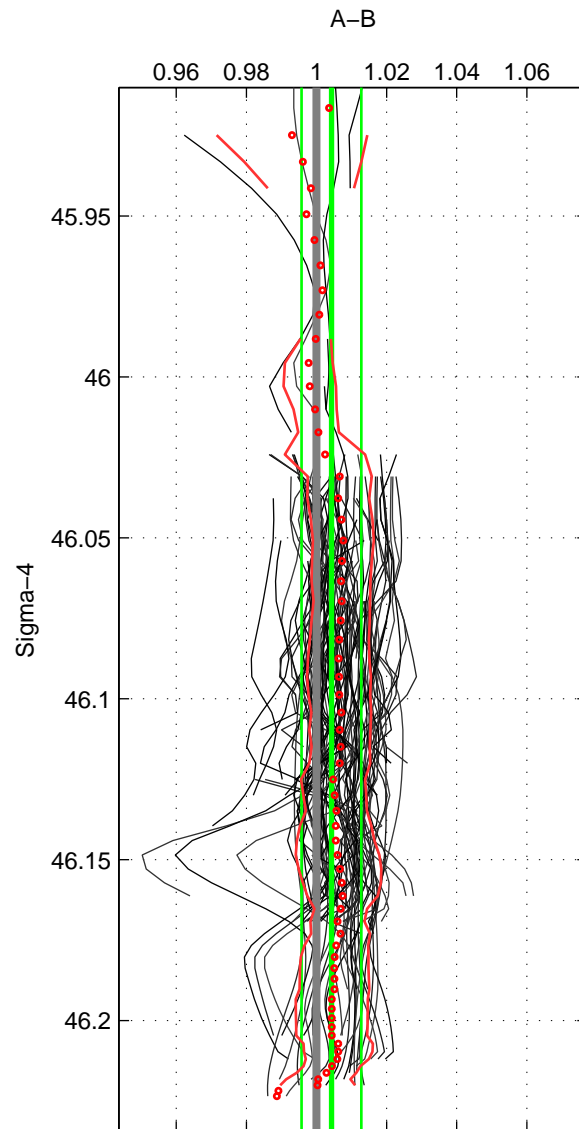

Cruise A (red). Date: Apr 1998 Cruisename: 124-06AQ19980328

Cruise B (blue). Date: Dec 2010 Cruisename: 130-06AQ20101128

\*\*\* "Favourite" values are means of spaces 1 2 3.

	Offset	O.StDev	Ratio	R.Stdev	Rating
SIGMA:	0.009	0.019	1.004	0.009	5
THETA:	0.012	0.019	1.005	0.008	5
DEPTH:	0.008	0.015	1.004	0.007	5
FAV.:	0.010	0.018	1.004	0.008	5

Profiles of A: 56  
 Profiles of B: 59  
 Diff profs: 96  
 WMoffset (A-B): 0.0094975  
 WMoffset stdev: 0.018991  
 WMratio (A/B): 1.0043  
 WMratio stdev: 0.0085206

Quality (1-5): 5

Profiles of A: 57  
 Profiles of B: 59  
 Diff profs: 98  
 WMoffset (A-B): 0.011696  
 WMoffset stdev: 0.018745  
 WMratio (A/B): 1.0053  
 WMratio stdev: 0.0084273

Quality (1-5): 5

Profiles of A: 57  
 Profiles of B: 59  
 Diff profs: 98  
 WMoffset (A-B): 0.0079826  
 WMoffset stdev: 0.015242  
 WMratio (A/B): 1.0036  
 WMratio stdev: 0.0068431

Quality (1-5): 5