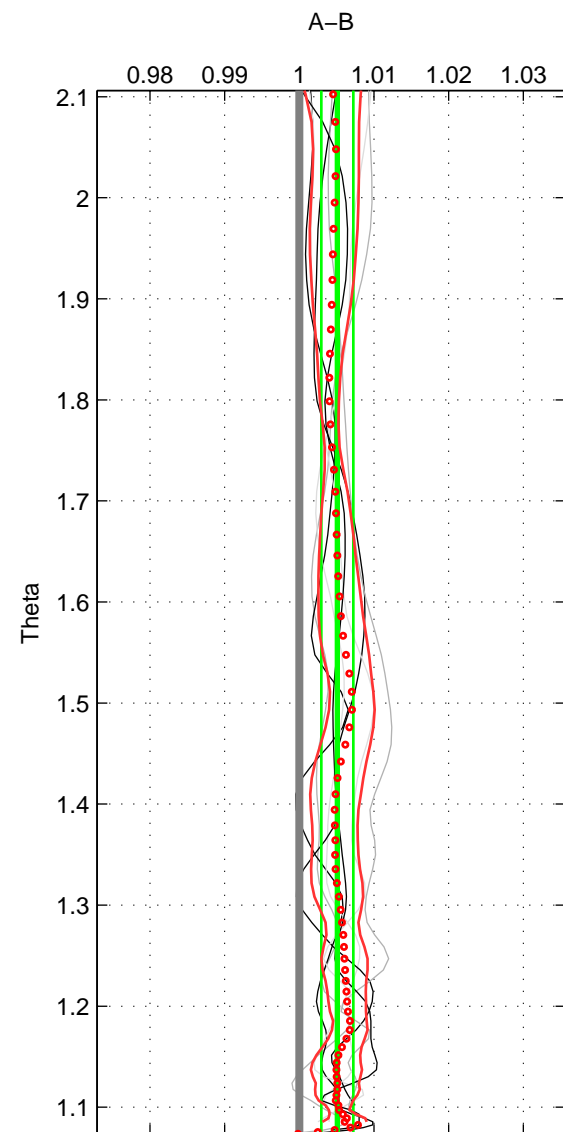

Cruise A (red). Date: Mar 2005 Cruisename: 604-49NZ20050228

Cruise B (blue). Date: Oct 2008 Cruisename: 615-49NZ20081011

\*\*\* "Favourite" values are means of spaces 1 2 3.

	Offset	O.StDev	Ratio	R.Stdev	Rating
SIGMA:	0.016	0.005	1.006	0.002	5
THETA:	0.014	0.006	1.005	0.002	5
DEPTH:	0.010	0.011	1.004	0.004	5
FAV.:	0.014	0.007	1.005	0.003	5

Profiles of A: 3  
 Profiles of B: 7  
 Diff profs : 7  
 WMoffset (A-B): 0.016452  
 WMoffset stdev: 0.0051259  
 WMratio (A/B): 1.0058  
 WMratio stdev: 0.0018405

Quality (1-5): 5

Profiles of A: 3  
 Profiles of B: 7  
 Diff profs : 7  
 WMoffset (A-B): 0.014137  
 WMoffset stdev: 0.0059759  
 WMratio (A/B): 1.0051  
 WMratio stdev: 0.0021457

Quality (1-5): 5

Profiles of A: 3  
 Profiles of B: 7  
 Diff profs : 7  
 WMoffset (A-B): 0.01022  
 WMoffset stdev: 0.010696  
 WMratio (A/B): 1.004  
 WMratio stdev: 0.0043281

Quality (1-5): 5