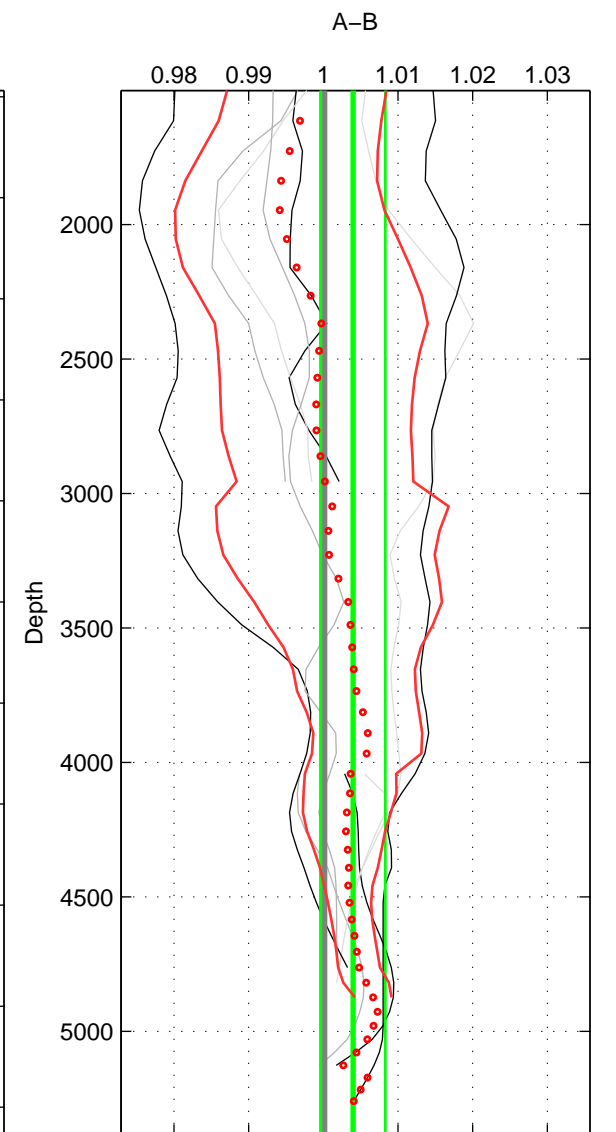

Cruise A (red). Date: Mar 2005 Cruisename: 604-49NZ20050228

Cruise B (blue). Date: Oct 2008 Cruisename: 615-49NZ20081011

\*\*\* "Favourite" values are means of spaces 1 2 3.

	Offset	O.StDev	Ratio	R.Stdev	Rating
SIGMA:	0.016	0.005	1.006	0.002	5
THETA:	0.014	0.006	1.005	0.002	5
DEPTH:	0.010	0.011	1.004	0.004	5
FAV.:	0.014	0.007	1.005	0.003	5

Profiles of A: 3  
 Profiles of B: 7  
 Diff profs : 7  
 WMoffset (A-B): 0.016452  
 WMoffset stdev: 0.0051259  
 WMratio (A/B): 1.0058  
 WMratio stdev: 0.0018405

Quality (1-5): 5

Profiles of A: 3  
 Profiles of B: 7  
 Diff profs : 7  
 WMoffset (A-B): 0.014137  
 WMoffset stdev: 0.0059759  
 WMratio (A/B): 1.0051  
 WMratio stdev: 0.0021457

Quality (1-5): 5

Profiles of A: 3  
 Profiles of B: 7  
 Diff profs : 7  
 WMoffset (A-B): 0.01022  
 WMoffset stdev: 0.010696  
 WMratio (A/B): 1.004  
 WMratio stdev: 0.0043281

Quality (1-5): 5