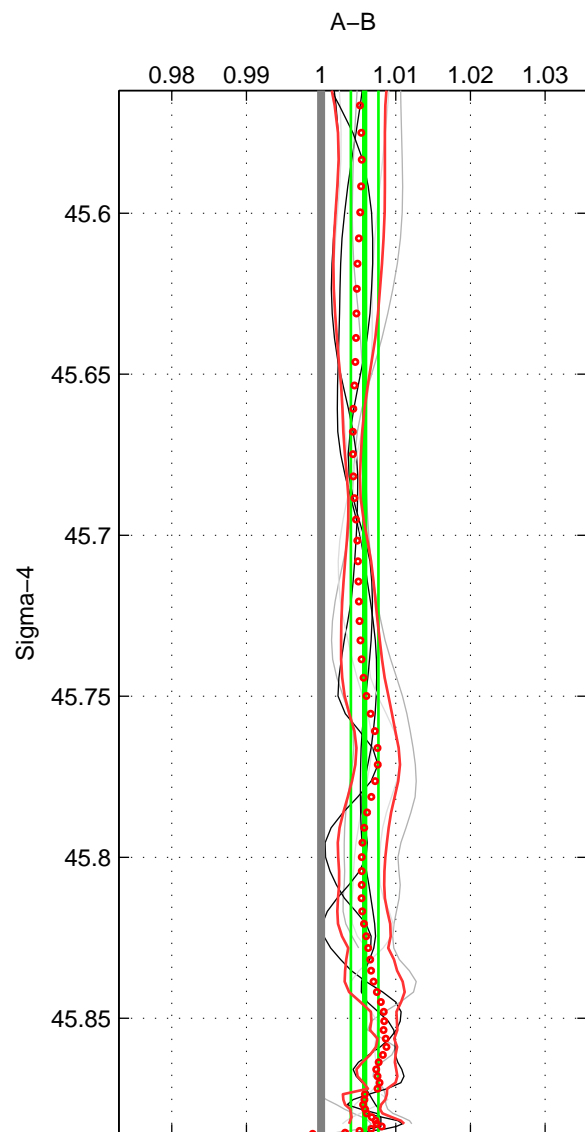

Cruise A (red). Date: Mar 2005 Cruisename: 604-49NZ20050228

Cruise B (blue). Date: Oct 2008 Cruisename: 615-49NZ20081011

\*\*\* "Favourite" values are means of spaces 1 2 3.

	Offset	O.StDev	Ratio	R.Stdev	Rating
SIGMA:	0.016	0.005	1.006	0.002	5
THETA:	0.014	0.006	1.005	0.002	5
DEPTH:	0.010	0.011	1.004	0.004	5
FAV.:	0.014	0.007	1.005	0.003	5

Profiles of A: 3  
 Profiles of B: 7  
 Diff profs : 7  
 WMoffset (A-B): 0.016452  
 WMoffset stdev: 0.0051259  
 WMratio (A/B): 1.0058  
 WMratio stdev: 0.0018405

Quality (1-5): 5

Profiles of A: 3  
 Profiles of B: 7  
 Diff profs : 7  
 WMoffset (A-B): 0.014137  
 WMoffset stdev: 0.0059759  
 WMratio (A/B): 1.0051  
 WMratio stdev: 0.0021457

Quality (1-5): 5

Profiles of A: 3  
 Profiles of B: 7  
 Diff profs : 7  
 WMoffset (A-B): 0.01022  
 WMoffset stdev: 0.010696  
 WMratio (A/B): 1.004  
 WMratio stdev: 0.0043281

Quality (1-5): 5