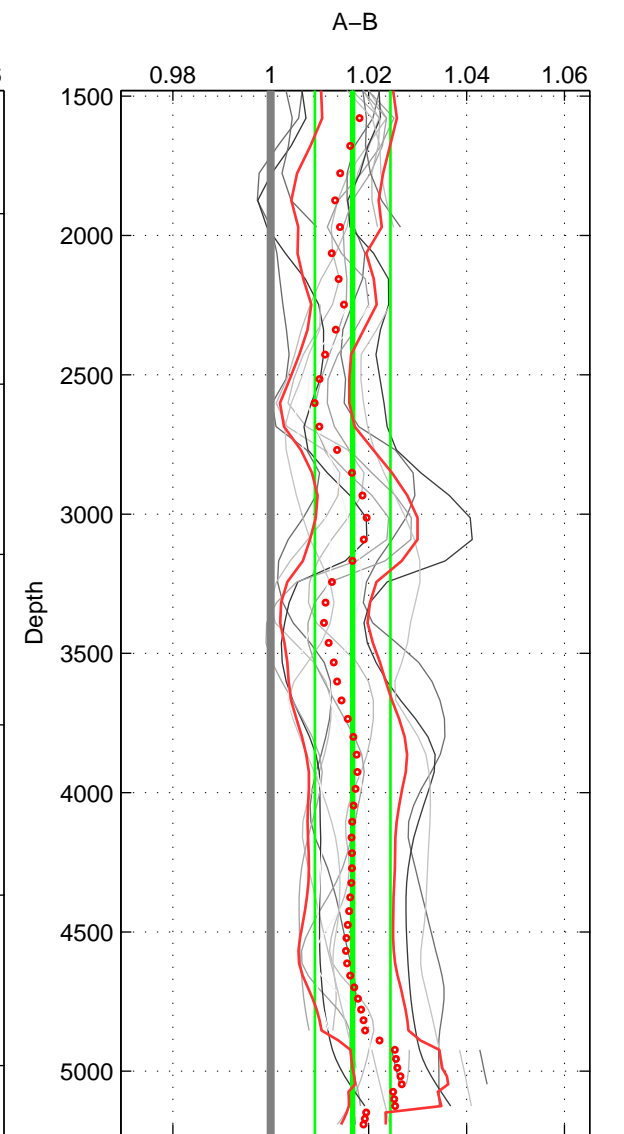

Cruise A (red). Date: Mar 1991 Cruisename: 479-31DS19910307

Cruise B (blue). Date: Aug 1985 Cruisename: 496-325019850804

*** "Favourite" values are means of spaces 1 2 3.

	Offset	O.StDev	Ratio	R.Stdev	Rating
SIGMA:	0.042	0.021	1.015	0.008	5
THETA:	0.035	0.023	1.013	0.009	5
DEPTH:	0.044	0.020	1.017	0.008	5
FAV.:	0.040	0.021	1.015	0.008	5

Profiles of A: 5
 Profiles of B: 4
 Diff profs : 20
 WMoffset (A-B): 0.041779
 WMoffset stdev: 0.02146
 WMratio (A/B): 1.0146
 WMratio stdev: 0.0075615

Quality (1-5): 5

Profiles of A: 5
 Profiles of B: 4
 Diff profs : 20
 WMoffset (A-B): 0.035467
 WMoffset stdev: 0.023135
 WMratio (A/B): 1.0129
 WMratio stdev: 0.0086572

Quality (1-5): 5

Profiles of A: 5
 Profiles of B: 4
 Diff profs : 20
 WMoffset (A-B): 0.043764
 WMoffset stdev: 0.019834
 WMratio (A/B): 1.0167
 WMratio stdev: 0.0077215

Quality (1-5): 5