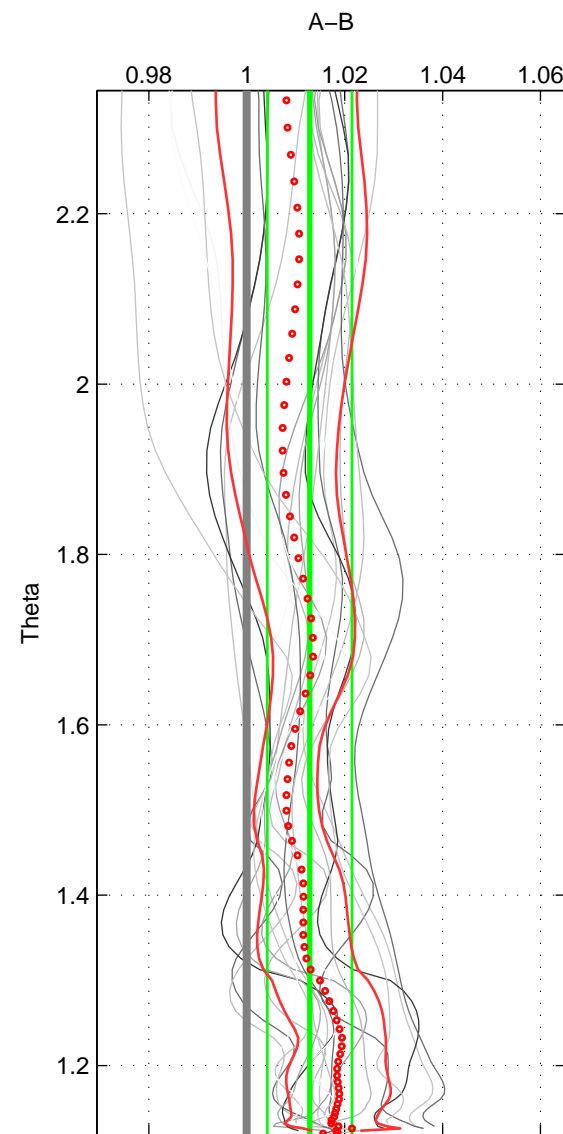

Cruise A (red). Date: Mar 1991 Cruisename: 479-31DS19910307

Cruise B (blue). Date: Aug 1985 Cruisename: 496-325019850804

*** "Favourite" values are means of spaces 1 2 3.

	Offset	O.StDev	Ratio	R.Stdev	Rating
SIGMA:	0.042	0.021	1.015	0.008	5
THETA:	0.035	0.023	1.013	0.009	5
DEPTH:	0.044	0.020	1.017	0.008	5
FAV.:	0.040	0.021	1.015	0.008	5

Profiles of A: 5
 Profiles of B: 4
 Diff profs : 20
 WMoffset (A-B): 0.041779
 WMoffset stdev: 0.02146
 WMratio (A/B): 1.0146
 WMratio stdev: 0.0075615

Quality (1-5): 5

Profiles of A: 5
 Profiles of B: 4
 Diff profs : 20
 WMoffset (A-B): 0.035467
 WMoffset stdev: 0.023135
 WMratio (A/B): 1.0129
 WMratio stdev: 0.0086572

Quality (1-5): 5

Profiles of A: 5
 Profiles of B: 4
 Diff profs : 20
 WMoffset (A-B): 0.043764
 WMoffset stdev: 0.019834
 WMratio (A/B): 1.0167
 WMratio stdev: 0.0077215

Quality (1-5): 5