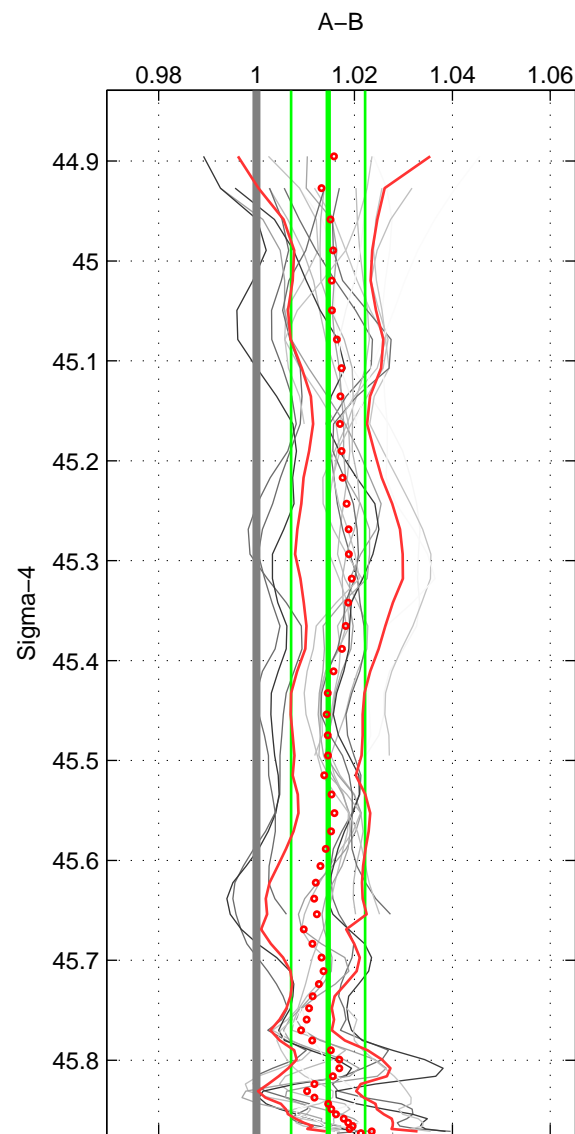

Cruise A (red). Date: Mar 1991 Cruisename: 479-31DS19910307

Cruise B (blue). Date: Aug 1985 Cruisename: 496-325019850804

*** "Favourite" values are means of spaces 1 2 3.

	Offset	O.StDev	Ratio	R.Stdev	Rating
SIGMA:	0.042	0.021	1.015	0.008	5
THETA:	0.035	0.023	1.013	0.009	5
DEPTH:	0.044	0.020	1.017	0.008	5
FAV.:	0.040	0.021	1.015	0.008	5

Profiles of A: 5
 Profiles of B: 4
 Diff profs : 20
 WMoffset (A-B): 0.041779
 WMoffset stdev: 0.02146
 WMratio (A/B): 1.0146
 WMratio stdev: 0.0075615

Quality (1-5): 5

Profiles of A: 5
 Profiles of B: 4
 Diff profs : 20
 WMoffset (A-B): 0.035467
 WMoffset stdev: 0.023135
 WMratio (A/B): 1.0129
 WMratio stdev: 0.0086572

Quality (1-5): 5

Profiles of A: 5
 Profiles of B: 4
 Diff profs : 20
 WMoffset (A-B): 0.043764
 WMoffset stdev: 0.019834
 WMratio (A/B): 1.0167
 WMratio stdev: 0.0077215

Quality (1-5): 5