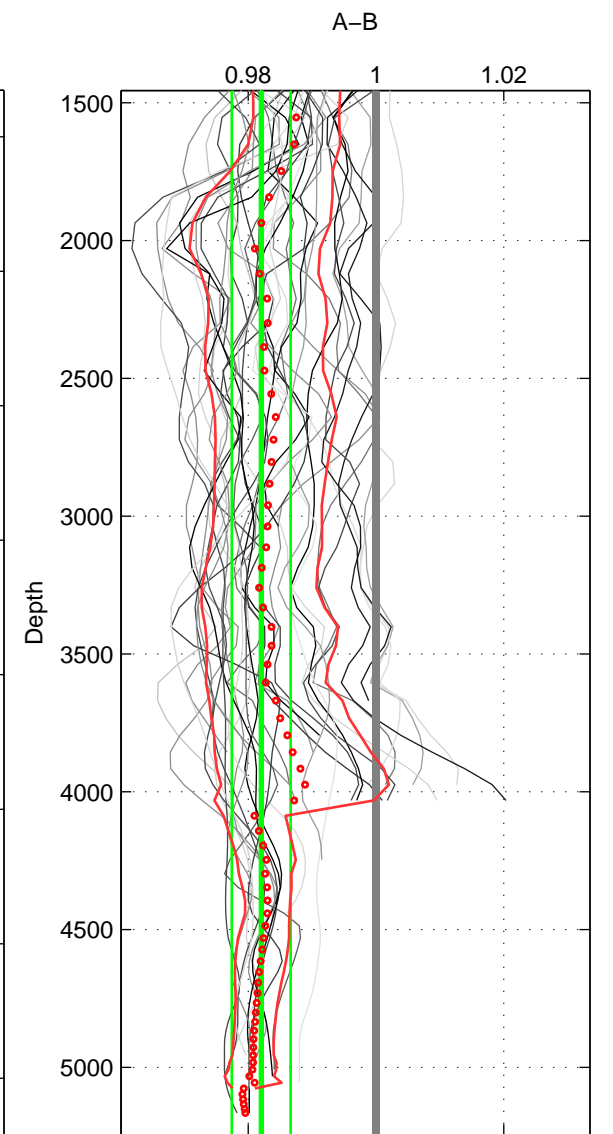

Cruise A (red). Date: Feb 1991 Cruisename: 478-31DS19910216

Cruise B (blue). Date: Jun 1993 Cruisename: 497-325019930515

\*\*\* "Favourite" values are means of spaces 1 2 3.

	Offset	O.StDev	Ratio	R.Stdev	Rating
SIGMA:	-0.042	0.018	0.985	0.007	5
THETA:	-0.038	0.017	0.986	0.006	5
DEPTH:	-0.046	0.012	0.982	0.005	5
FAV.:	-0.042	0.016	0.984	0.006	5

Profiles of A: 4  
 Profiles of B: 26  
 Diff profs : 33  
 WMoffset (A-B): -0.042175  
 WMoffset stdev: 0.018223  
 WMratio (A/B): 0.98492  
 WMratio stdev: 0.0066208

Quality (1-5): 5

Profiles of A: 4  
 Profiles of B: 26  
 Diff profs : 33  
 WMoffset (A-B): -0.038298  
 WMoffset stdev: 0.01721  
 WMratio (A/B): 0.98621  
 WMratio stdev: 0.0063163

Quality (1-5): 5

Profiles of A: 4  
 Profiles of B: 26  
 Diff profs : 33  
 WMoffset (A-B): -0.046377  
 WMoffset stdev: 0.011842  
 WMratio (A/B): 0.98203  
 WMratio stdev: 0.0046052

Quality (1-5): 5