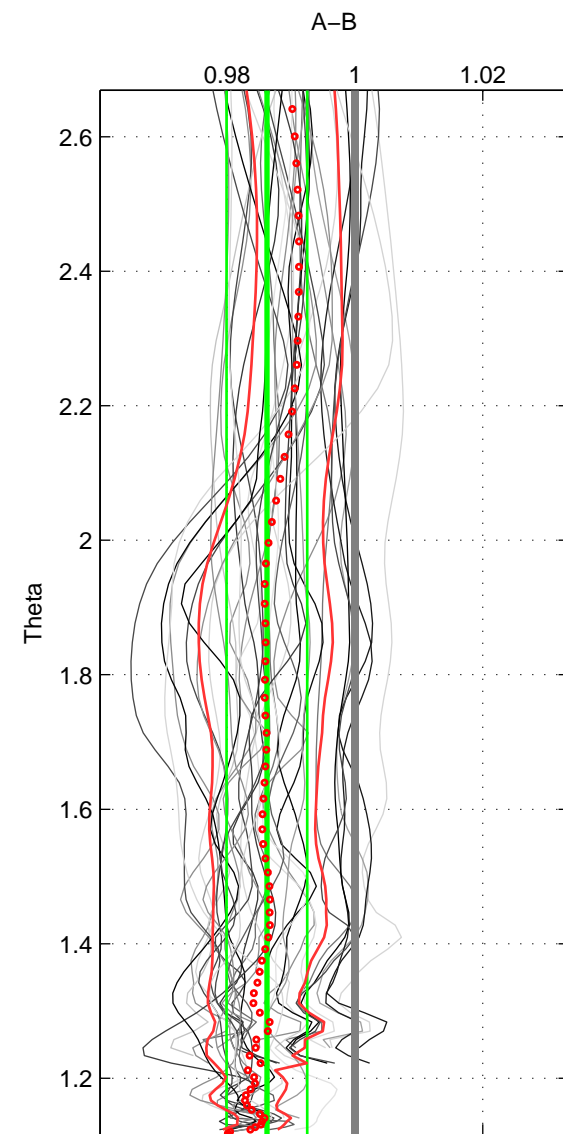

Cruise A (red). Date: Feb 1991 Cruisename: 478-31DS19910216

Cruise B (blue). Date: Jun 1993 Cruisename: 497-325019930515

\*\*\* "Favourite" values are means of spaces 1 2 3.

	Offset	O.StDev	Ratio	R.Stdev	Rating
SIGMA:	-0.042	0.018	0.985	0.007	5
THETA:	-0.038	0.017	0.986	0.006	5
DEPTH:	-0.046	0.012	0.982	0.005	5
FAV.:	-0.042	0.016	0.984	0.006	5

Profiles of A: 4  
 Profiles of B: 26  
 Diff profs : 33  
 WMoffset (A-B): -0.042175  
 WMoffset stdev: 0.018223  
 WMratio (A/B): 0.98492  
 WMratio stdev: 0.0066208

Quality (1-5): 5

Profiles of A: 4  
 Profiles of B: 26  
 Diff profs : 33  
 WMoffset (A-B): -0.038298  
 WMoffset stdev: 0.01721  
 WMratio (A/B): 0.98621  
 WMratio stdev: 0.0063163

Quality (1-5): 5

Profiles of A: 4  
 Profiles of B: 26  
 Diff profs : 33  
 WMoffset (A-B): -0.046377  
 WMoffset stdev: 0.011842  
 WMratio (A/B): 0.98203  
 WMratio stdev: 0.0046052

Quality (1-5): 5