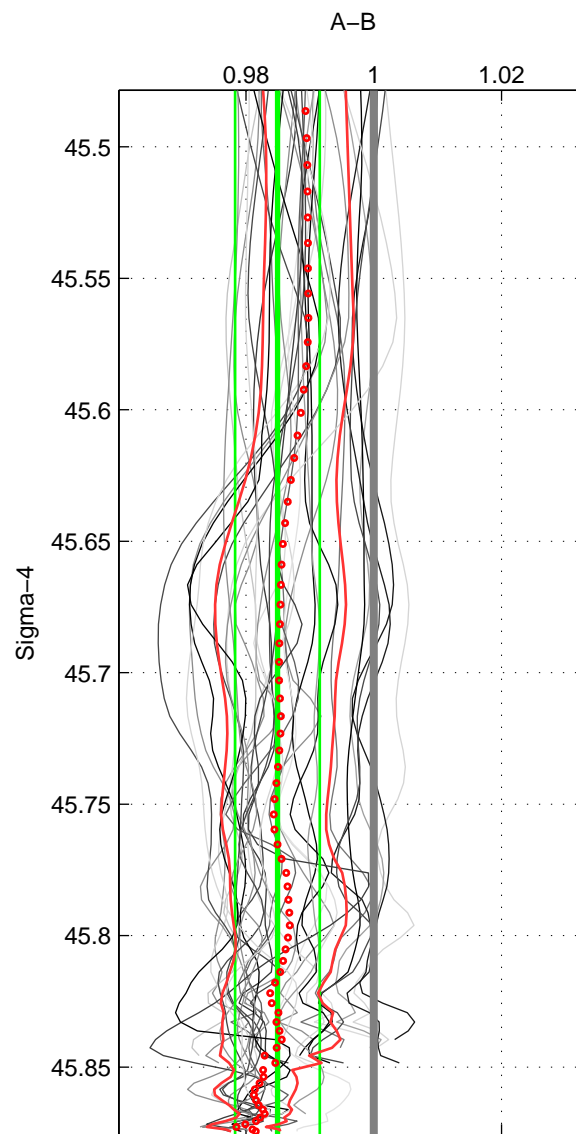

Cruise A (red). Date: Feb 1991 Cruisename: 478-31DS19910216

Cruise B (blue). Date: Jun 1993 Cruisename: 497-325019930515

\*\*\* "Favourite" values are means of spaces 1 2 3.

	Offset	O.StDev	Ratio	R.Stdev	Rating
SIGMA:	-0.042	0.018	0.985	0.007	5
THETA:	-0.038	0.017	0.986	0.006	5
DEPTH:	-0.046	0.012	0.982	0.005	5
FAV.:	-0.042	0.016	0.984	0.006	5

Profiles of A: 4  
 Profiles of B: 26  
 Diff profs : 33  
 WMoffset (A-B): -0.042175  
 WMoffset stdev: 0.018223  
 WMratio (A/B): 0.98492  
 WMratio stdev: 0.0066208

Quality (1-5): 5

Profiles of A: 4  
 Profiles of B: 26  
 Diff profs : 33  
 WMoffset (A-B): -0.038298  
 WMoffset stdev: 0.01721  
 WMratio (A/B): 0.98621  
 WMratio stdev: 0.0063163

Quality (1-5): 5

Profiles of A: 4  
 Profiles of B: 26  
 Diff profs : 33  
 WMoffset (A-B): -0.046377  
 WMoffset stdev: 0.011842  
 WMratio (A/B): 0.98203  
 WMratio stdev: 0.0046052

Quality (1-5): 5