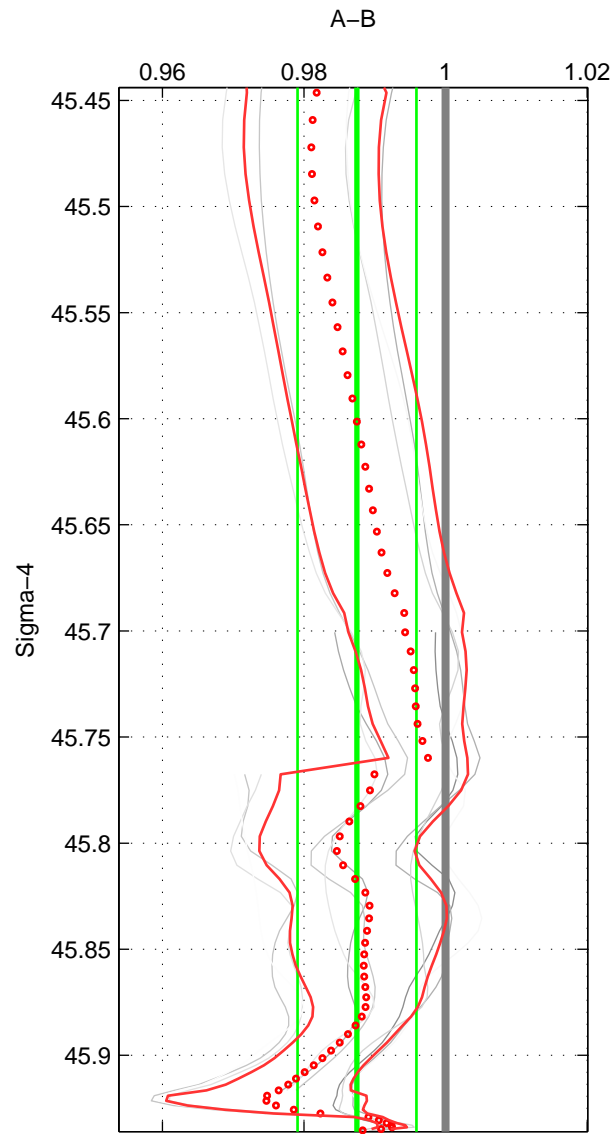

Cruise A (red). Date: Mar 1989 Cruisename: 507-32MW19890206

Cruise B (blue). Date: Dec 2007 Cruisename: 614-49NZ20071122

*** "Favourite" values are means of spaces 1 2 3.

	Offset	O.StDev	Ratio	R.Stdev	Rating
SIGMA:	-0.033	0.022	0.987	0.008	3
THETA:	-0.038	0.020	0.985	0.008	3
DEPTH:	-0.045	0.015	0.982	0.006	3
FAV.:	-0.039	0.019	0.985	0.008	3

Profiles of A: 3
 Profiles of B: 4
 Diff profs: 10
 WMoffset (A-B): -0.033281
 WMoffset stdev: 0.02202
 WMratio (A/B): 0.98748
 WMratio stdev: 0.0083999

Quality (1-5): 3

Profiles of A: 3
 Profiles of B: 4
 Diff profs: 10
 WMoffset (A-B): -0.038281
 WMoffset stdev: 0.019513
 WMratio (A/B): 0.98491
 WMratio stdev: 0.0078221

Quality (1-5): 3

Profiles of A: 3
 Profiles of B: 4
 Diff profs: 10
 WMoffset (A-B): -0.044701
 WMoffset stdev: 0.015257
 WMratio (A/B): 0.98157
 WMratio stdev: 0.0063395

Quality (1-5): 3