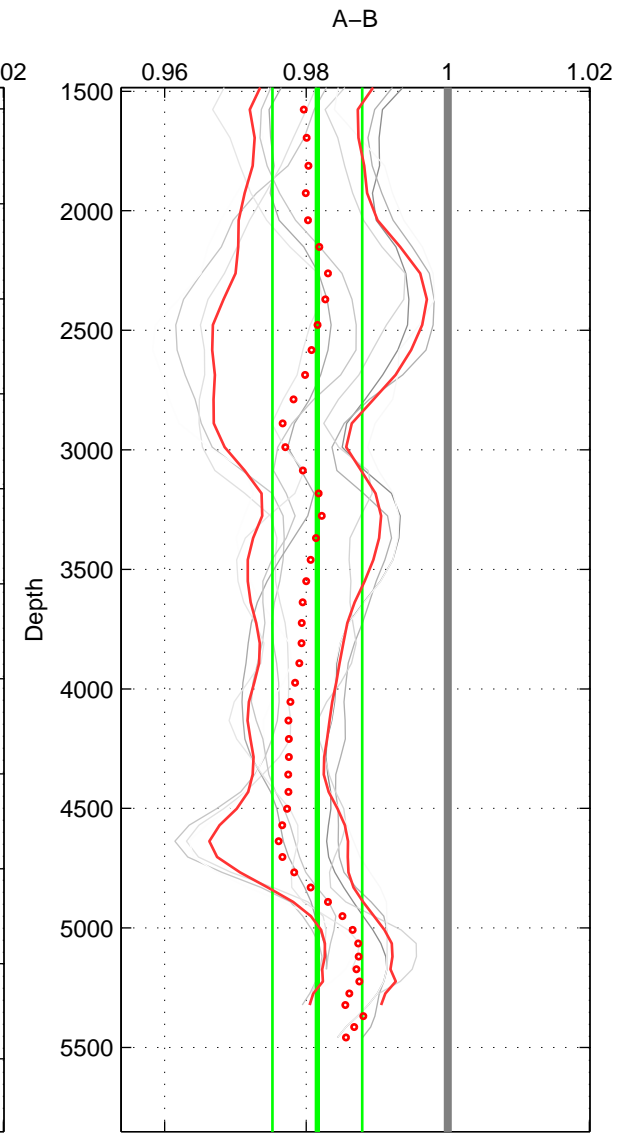

Cruise A (red). Date: Mar 1989 Cruisename: 507-32MW19890206

Cruise B (blue). Date: Dec 2007 Cruisename: 614-49NZ20071122

*** "Favourite" values are means of spaces 1 2 3.

	Offset	O.StDev	Ratio	R.Stdev	Rating
SIGMA:	-0.033	0.022	0.987	0.008	3
THETA:	-0.038	0.020	0.985	0.008	3
DEPTH:	-0.045	0.015	0.982	0.006	3
FAV.:	-0.039	0.019	0.985	0.008	3

Profiles of A: 3
 Profiles of B: 4
 Diff profs: 10
 WMoffset (A-B): -0.033281
 WMoffset stdev: 0.02202
 WMratio (A/B): 0.98748
 WMratio stdev: 0.0083999

Quality (1-5): 3

Profiles of A: 3
 Profiles of B: 4
 Diff profs: 10
 WMoffset (A-B): -0.038281
 WMoffset stdev: 0.019513
 WMratio (A/B): 0.98491
 WMratio stdev: 0.0078221

Quality (1-5): 3

Profiles of A: 3
 Profiles of B: 4
 Diff profs: 10
 WMoffset (A-B): -0.044701
 WMoffset stdev: 0.015257
 WMratio (A/B): 0.98157
 WMratio stdev: 0.0063395

Quality (1-5): 3