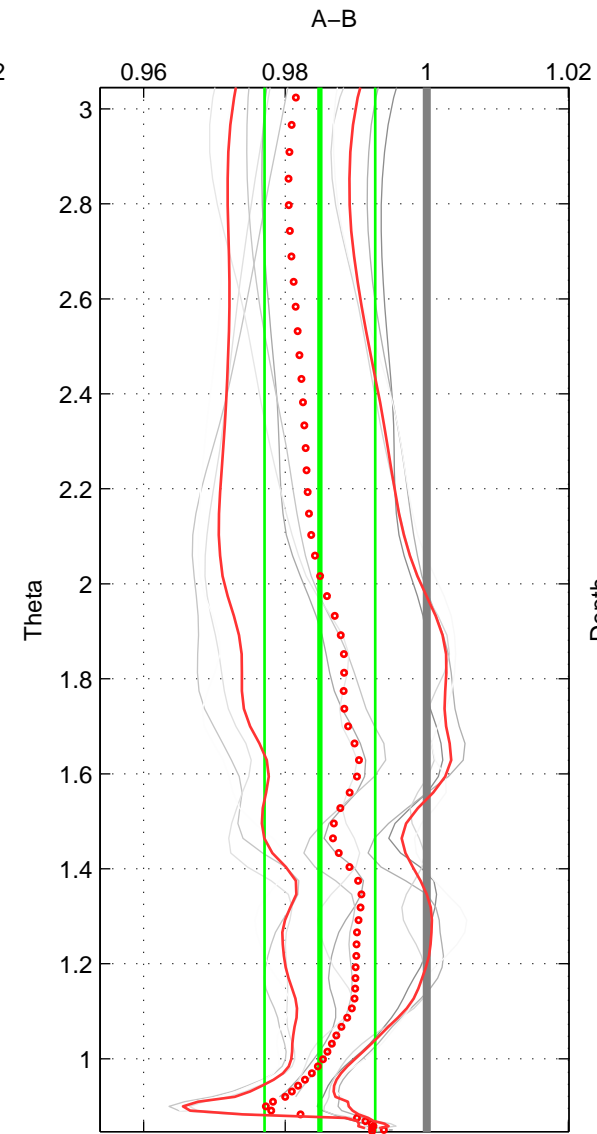

Cruise A (red). Date: Mar 1989 Cruisename: 507-32MW19890206

Cruise B (blue). Date: Dec 2007 Cruisename: 614-49NZ20071122

*** "Favourite" values are means of spaces 1 2 3.

	Offset	O.StDev	Ratio	R.Stdev	Rating
SIGMA:	-0.033	0.022	0.987	0.008	3
THETA:	-0.038	0.020	0.985	0.008	3
DEPTH:	-0.045	0.015	0.982	0.006	3
FAV.:	-0.039	0.019	0.985	0.008	3

Profiles of A: 3
 Profiles of B: 4
 Diff profs: 10
 WMoffset (A-B): -0.033281
 WMoffset stdev: 0.02202
 WMratio (A/B): 0.98748
 WMratio stdev: 0.0083999

Quality (1-5): 3

Profiles of A: 3
 Profiles of B: 4
 Diff profs: 10
 WMoffset (A-B): -0.038281
 WMoffset stdev: 0.019513
 WMratio (A/B): 0.98491
 WMratio stdev: 0.0078221

Quality (1-5): 3

Profiles of A: 3
 Profiles of B: 4
 Diff profs: 10
 WMoffset (A-B): -0.044701
 WMoffset stdev: 0.015257
 WMratio (A/B): 0.98157
 WMratio stdev: 0.0063395

Quality (1-5): 3