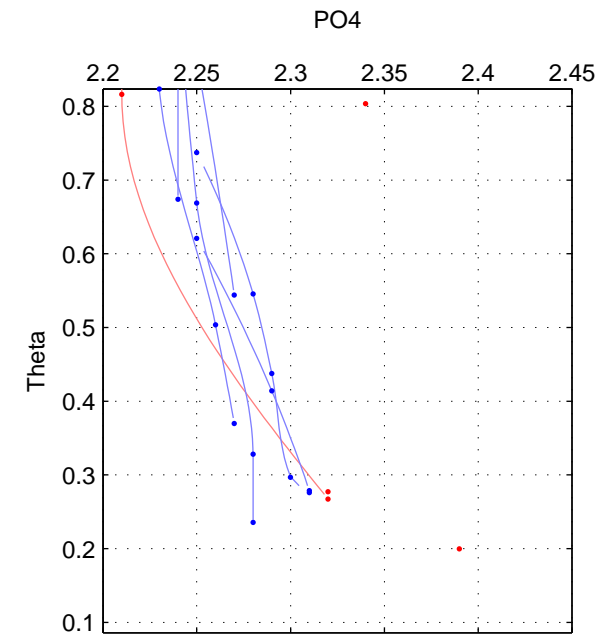

Cruise A (red). Date: Sep 2009 Cruisename: 248-33LG20090916

Cruise B (blue). Date: Dec 1995 Cruisename: 464-29HE19951203

*** "Favourite" values are those of space 2.

	Offset	O.StDev	Ratio	R.Stdev	Rating
SIGMA:	NaN	NaN	NaN	NaN	NaN
THETA:	-0.011	0.017	0.995	0.008	1
DEPTH:	NaN	NaN	NaN	NaN	NaN
FAV. :	-0.011	0.017	0.995	0.008	1

Please note that statistics are bad.

Profiles of A: 1
 Profiles of B: 6
 Diff profs : 4
 WMoffset (A-B): -0.01114
 WMoffset stdev: 0.017088
 WMratio (A/B): 0.99503
 WMratio stdev: 0.0075708

Quality (1-5): 1