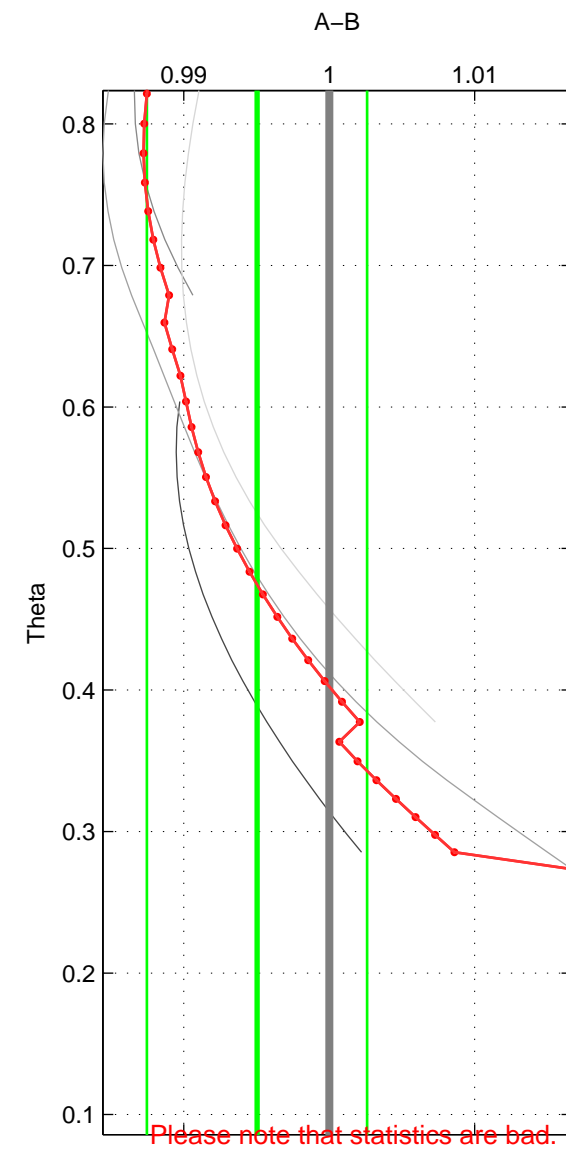

Cruise A (red). Date: Sep 2009 Cruisename: 248-33LG20090916

Cruise B (blue). Date: Dec 1995 Cruisename: 464-29HE19951203

*** "Favourite" values are those of space 2.

	Offset	O.StDev	Ratio	R.Stdev	Rating
SIGMA:	NaN	NaN	NaN	NaN	NaN
THETA:	-0.011	0.017	0.995	0.008	1
DEPTH:	NaN	NaN	NaN	NaN	NaN
FAV. :	-0.011	0.017	0.995	0.008	1

Please note that statistics are bad.

Profiles of A: 1
 Profiles of B: 6
 Diff profs : 4
 WMoffset (A-B): -0.01114
 WMoffset stdev: 0.017088
 WMratio (A/B): 0.99503
 WMratio stdev: 0.0075708

Quality (1-5): 1