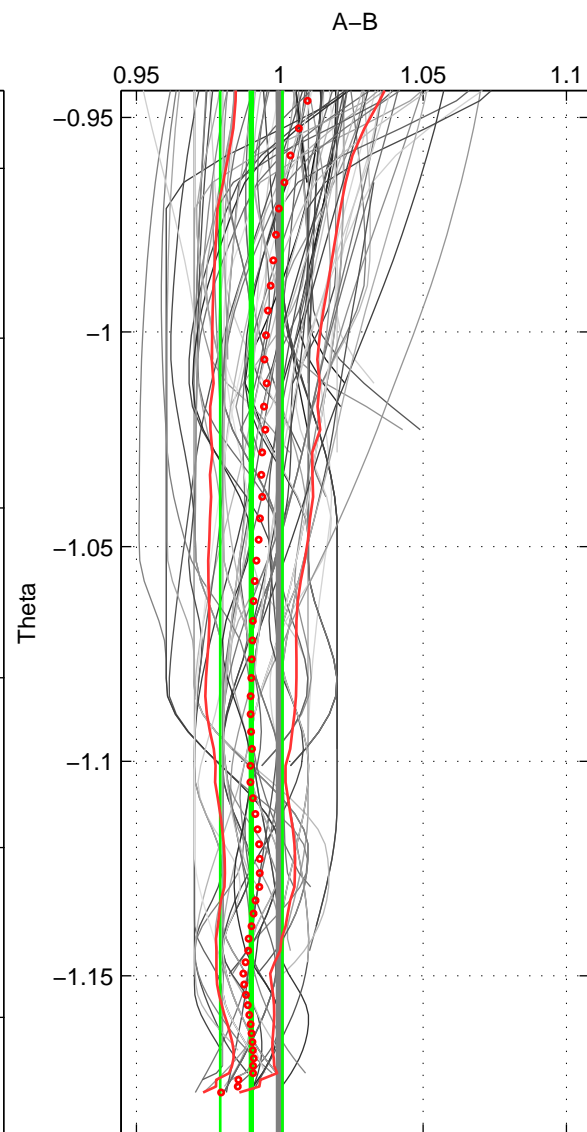

Cruise A (red). Date: Nov 1995 Cruisename: 93-58JH19951108

Cruise B (blue). Date: Nov 1996 Cruisename: 95-58JH19961030

*** "Favourite" values are means of spaces 1 2 3.

	Offset	O.StDev	Ratio	R.Stdev	Rating
SIGMA:	-0.009	0.010	0.991	0.011	4
THETA:	-0.010	0.011	0.990	0.011	4
DEPTH:	-0.010	0.000	0.990	0.000	4
FAV. :	-0.009	0.007	0.990	0.007	4

Profiles of A: 18
 Profiles of B: 19
 Diff profs : 100
 WMoffset (A-B): -0.0087658
 WMoffset stdev: 0.010337
 WMratio (A/B): 0.99106
 WMratio stdev: 0.010539

Quality (1-5): 4

Profiles of A: 18
 Profiles of B: 19
 Diff profs : 100
 WMoffset (A-B): -0.0097123
 WMoffset stdev: 0.010643
 WMratio (A/B): 0.99009
 WMratio stdev: 0.010849

Quality (1-5): 4

Profiles of A: 17
 Profiles of B: 19
 Diff profs : 96
 WMoffset (A-B): -0.0098297
 WMoffset stdev: 9.7713e-05
 WMratio (A/B): 0.98993
 WMratio stdev: 9.8989e-05

Quality (1-5): 4