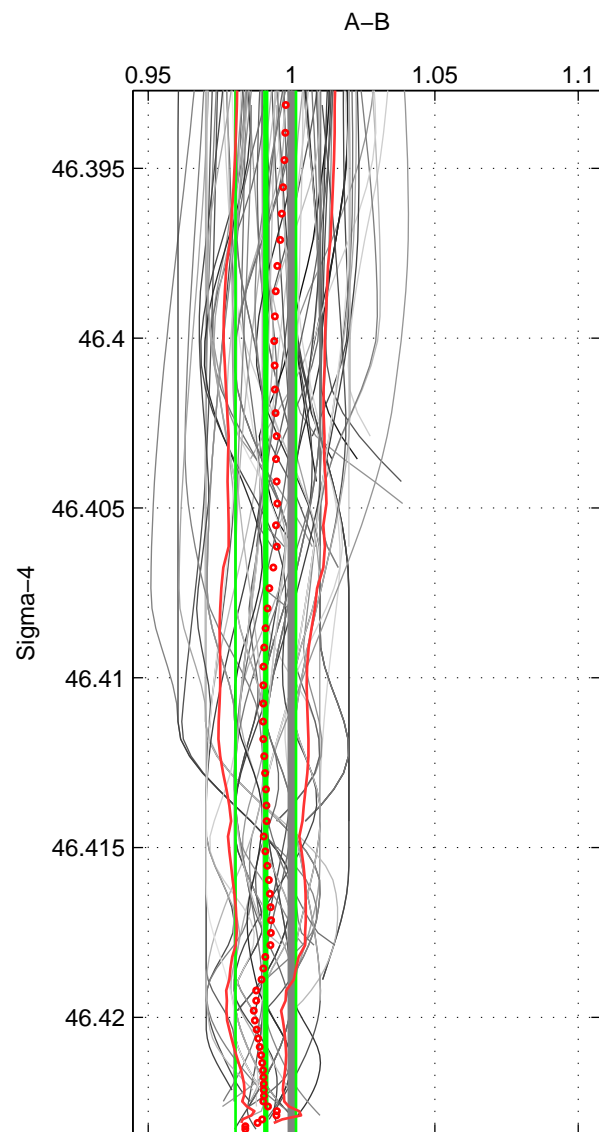

Cruise A (red). Date: Nov 1995 Cruisename: 93-58JH19951108

Cruise B (blue). Date: Nov 1996 Cruisename: 95-58JH19961030

*** "Favourite" values are means of spaces 1 2 3.

	Offset	O.StDev	Ratio	R.Stdev	Rating
SIGMA:	-0.009	0.010	0.991	0.011	4
THETA:	-0.010	0.011	0.990	0.011	4
DEPTH:	-0.010	0.000	0.990	0.000	4
FAV. :	-0.009	0.007	0.990	0.007	4

Profiles of A: 18
 Profiles of B: 19
 Diff profs : 100
 WMoffset (A-B): -0.0087658
 WMoffset stdev: 0.010337
 WMratio (A/B): 0.99106
 WMratio stdev: 0.010539

Quality (1-5): 4

Profiles of A: 18
 Profiles of B: 19
 Diff profs : 100
 WMoffset (A-B): -0.0097123
 WMoffset stdev: 0.010643
 WMratio (A/B): 0.99009
 WMratio stdev: 0.010849

Quality (1-5): 4

Profiles of A: 17
 Profiles of B: 19
 Diff profs : 96
 WMoffset (A-B): -0.0098297
 WMoffset stdev: 9.7713e-05
 WMratio (A/B): 0.98993
 WMratio stdev: 9.8989e-05

Quality (1-5): 4