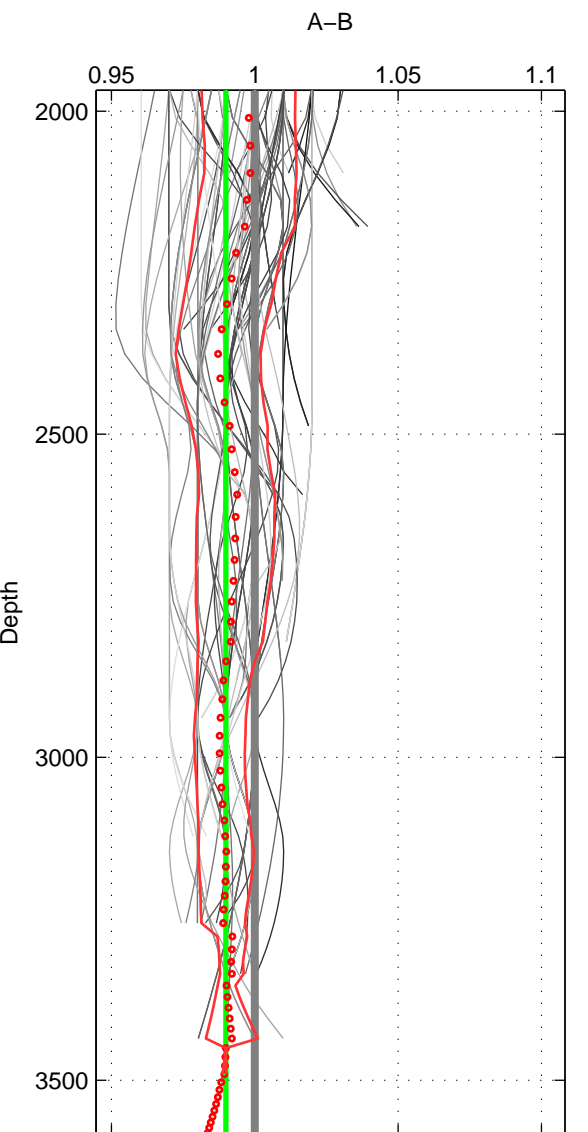

Cruise A (red). Date: Nov 1995 Cruisename: 93-58JH19951108

Cruise B (blue). Date: Nov 1996 Cruisename: 95-58JH19961030

*** "Favourite" values are means of spaces 1 2 3.

	Offset	O.StDev	Ratio	R.Stdev	Rating
SIGMA:	-0.009	0.010	0.991	0.011	4
THETA:	-0.010	0.011	0.990	0.011	4
DEPTH:	-0.010	0.000	0.990	0.000	4
FAV. :	-0.009	0.007	0.990	0.007	4

Profiles of A: 18
 Profiles of B: 19
 Diff profs : 100
 WMoffset (A-B): -0.0087658
 WMoffset stdev: 0.010337
 WMratio (A/B): 0.99106
 WMratio stdev: 0.010539

Quality (1-5): 4

Profiles of A: 18
 Profiles of B: 19
 Diff profs : 100
 WMoffset (A-B): -0.0097123
 WMoffset stdev: 0.010643
 WMratio (A/B): 0.99009
 WMratio stdev: 0.010849

Quality (1-5): 4

Profiles of A: 17
 Profiles of B: 19
 Diff profs : 96
 WMoffset (A-B): -0.0098297
 WMoffset stdev: 9.7713e-05
 WMratio (A/B): 0.98993
 WMratio stdev: 9.8989e-05

Quality (1-5): 4