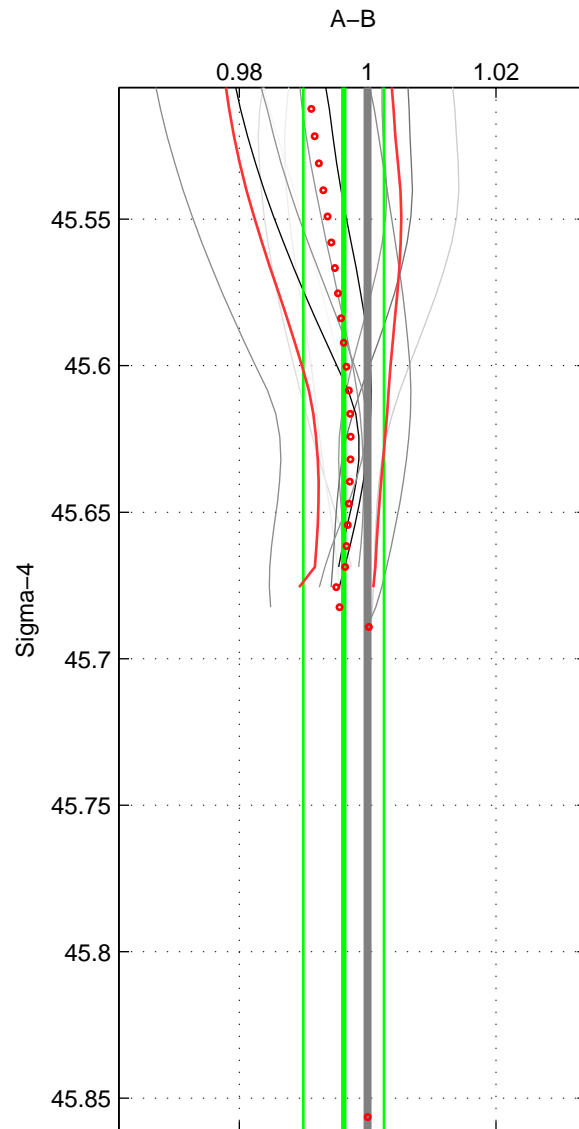

Cruise A (red). Date: Nov 1995 Cruisename: 625-49RY19951115

Cruise B (blue). Date: Apr 2006 Cruisename: 671-49UF20060418

*** "Favourite" values are means of spaces 1 2.

	Offset	O.StDev	Ratio	R.Stdev	Rating
SIGMA:	-0.010	0.018	0.996	0.006	4
THETA:	-0.007	0.006	0.997	0.002	4
DEPTH:	-0.012	0.007	0.996	0.002	3
FAV.:	-0.009	0.012	0.997	0.004	4

Profiles of A: 5
 Profiles of B: 4
 Diff profs : 12
 WMoffset (A-B): -0.010465
 WMoffset stdev: 0.017593
 WMratio (A/B): 0.99627
 WMratio stdev: 0.0062824

Quality (1-5): 4

Profiles of A: 5
 Profiles of B: 4
 Diff profs : 12
 WMoffset (A-B): -0.0073295
 WMoffset stdev: 0.0057974
 WMratio (A/B): 0.99717
 WMratio stdev: 0.0022484

Quality (1-5): 4

Profiles of A: 5
 Profiles of B: 4
 Diff profs : 12
 WMoffset (A-B): -0.01155
 WMoffset stdev: 0.0067197
 WMratio (A/B): 0.99587
 WMratio stdev: 0.0022696

Quality (1-5): 3

Please note that statistics are bad.