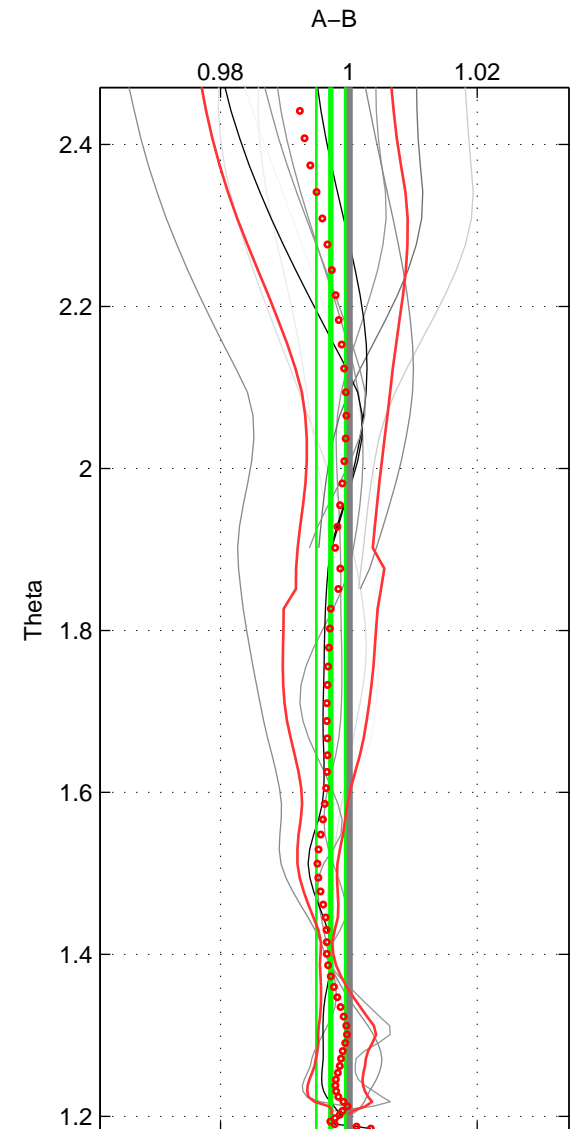

Cruise A (red). Date: Nov 1995 Cruisename: 625-49RY19951115

Cruise B (blue). Date: Apr 2006 Cruisename: 671-49UF20060418

*** "Favourite" values are means of spaces 1 2.

	Offset	O.StDev	Ratio	R.Stdev	Rating
SIGMA:	-0.010	0.018	0.996	0.006	4
THETA:	-0.007	0.006	0.997	0.002	4
DEPTH:	-0.012	0.007	0.996	0.002	3
FAV.:	-0.009	0.012	0.997	0.004	4

Profiles of A: 5
 Profiles of B: 4
 Diff profs : 12
 WMoffset (A-B): -0.010465
 WMoffset stdev: 0.017593
 WMratio (A/B): 0.99627
 WMratio stdev: 0.0062824

Quality (1-5): 4

Profiles of A: 5
 Profiles of B: 4
 Diff profs : 12
 WMoffset (A-B): -0.0073295
 WMoffset stdev: 0.0057974
 WMratio (A/B): 0.99717
 WMratio stdev: 0.0022484

Quality (1-5): 4

Profiles of A: 5
 Profiles of B: 4
 Diff profs : 12
 WMoffset (A-B): -0.01155
 WMoffset stdev: 0.0067197
 WMratio (A/B): 0.99587
 WMratio stdev: 0.0022696

Quality (1-5): 3

Please note that statistics are bad.