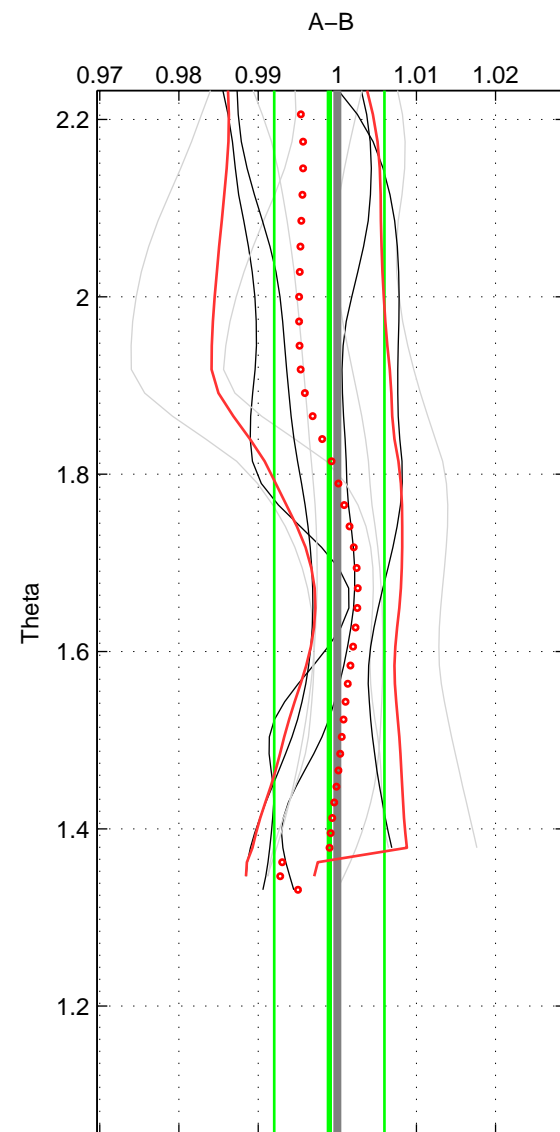

Cruise A (red). Date: Jun 1999 Cruisename: 568-49HO19990601

Cruise B (blue). Date: Jun 2001 Cruisename: 591-49NZ20010604

*** "Favourite" values are those of space 2.

	Offset	O.StDev	Ratio	R.Stdev	Rating
SIGMA:	-0.011	0.027	0.996	0.009	4
THETA:	-0.003	0.020	0.999	0.007	5
DEPTH:	0.011	0.018	1.004	0.006	3
FAV. :	-0.003	0.020	0.999	0.007	5

Profiles of A: 4
 Profiles of B: 6
 Diff profs : 13
 WMoffset (A-B): -0.011287
 WMoffset stdev: 0.026798
 WMratio (A/B): 0.99628
 WMratio stdev: 0.0088792

Quality (1-5): 4

Profiles of A: 3
 Profiles of B: 6
 Diff profs : 9
 WMoffset (A-B): -0.0028993
 WMoffset stdev: 0.019611
 WMratio (A/B): 0.99899
 WMratio stdev: 0.0069654

Quality (1-5): 5

Profiles of A: 3
 Profiles of B: 6
 Diff profs : 9
 WMoffset (A-B): 0.011057
 WMoffset stdev: 0.018172
 WMratio (A/B): 1.0041
 WMratio stdev: 0.0062752

Quality (1-5): 3

Please note that statistics are bad.