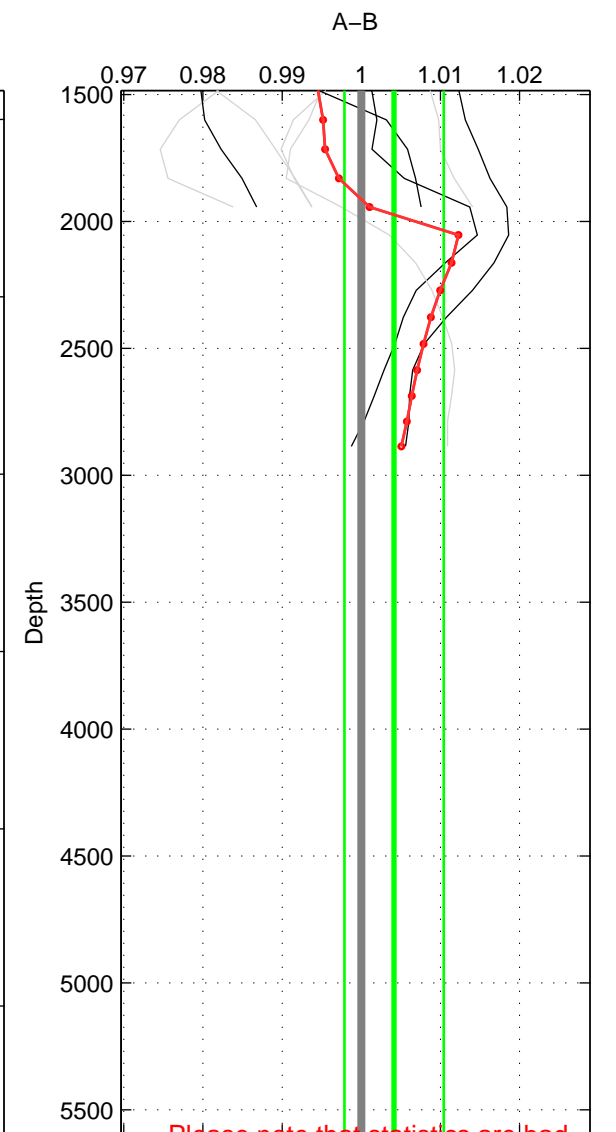

Cruise A (red). Date: Jun 1999 Cruisename: 568-49HO19990601

Cruise B (blue). Date: Jun 2001 Cruisename: 591-49NZ20010604

*** "Favourite" values are those of space 2.

	Offset	O.StDev	Ratio	R.Stdev	Rating
SIGMA:	-0.011	0.027	0.996	0.009	4
THETA:	-0.003	0.020	0.999	0.007	5
DEPTH:	0.011	0.018	1.004	0.006	3
FAV. :	-0.003	0.020	0.999	0.007	5

Profiles of A: 4
 Profiles of B: 6
 Diff profs : 13
 WMoffset (A-B): -0.011287
 WMoffset stdev: 0.026798
 WMratio (A/B): 0.99628
 WMratio stdev: 0.0088792

Quality (1-5): 4

Profiles of A: 3
 Profiles of B: 6
 Diff profs : 9
 WMoffset (A-B): -0.0028993
 WMoffset stdev: 0.019611
 WMratio (A/B): 0.99899
 WMratio stdev: 0.0069654

Quality (1-5): 5

Profiles of A: 3
 Profiles of B: 6
 Diff profs : 9
 WMoffset (A-B): 0.011057
 WMoffset stdev: 0.018172
 WMratio (A/B): 1.0041
 WMratio stdev: 0.0062752

Quality (1-5): 3

Please note that statistics are bad.