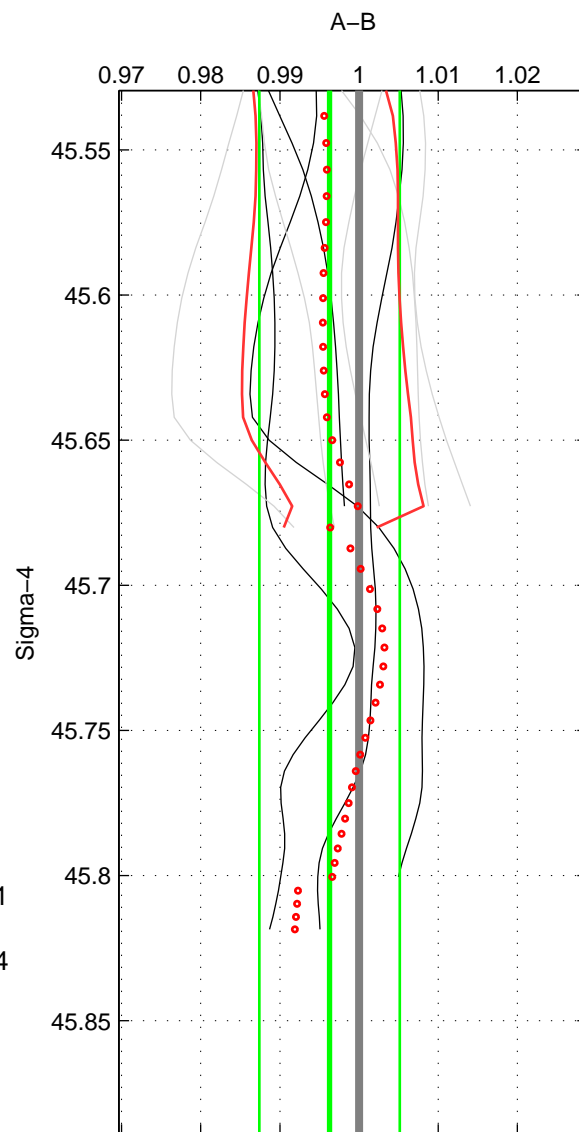

Cruise A (red). Date: Jun 1999 Cruisename: 568-49HO19990601

Cruise B (blue). Date: Jun 2001 Cruisename: 591-49NZ20010604

*** "Favourite" values are those of space 2.

	Offset	O.StDev	Ratio	R.Stdev	Rating
SIGMA:	-0.011	0.027	0.996	0.009	4
THETA:	-0.003	0.020	0.999	0.007	5
DEPTH:	0.011	0.018	1.004	0.006	3
FAV. :	-0.003	0.020	0.999	0.007	5

Profiles of A: 4
 Profiles of B: 6
 Diff profs : 13
 WMoffset (A-B): -0.011287
 WMoffset stdev: 0.026798
 WMratio (A/B): 0.99628
 WMratio stdev: 0.0088792

Quality (1-5): 4

Profiles of A: 3
 Profiles of B: 6
 Diff profs : 9
 WMoffset (A-B): -0.0028993
 WMoffset stdev: 0.019611
 WMratio (A/B): 0.99899
 WMratio stdev: 0.0069654

Quality (1-5): 5

Profiles of A: 3
 Profiles of B: 6
 Diff profs : 9
 WMoffset (A-B): 0.011057
 WMoffset stdev: 0.018172
 WMratio (A/B): 1.0041
 WMratio stdev: 0.0062752

Quality (1-5): 3

Please note that statistics are bad.