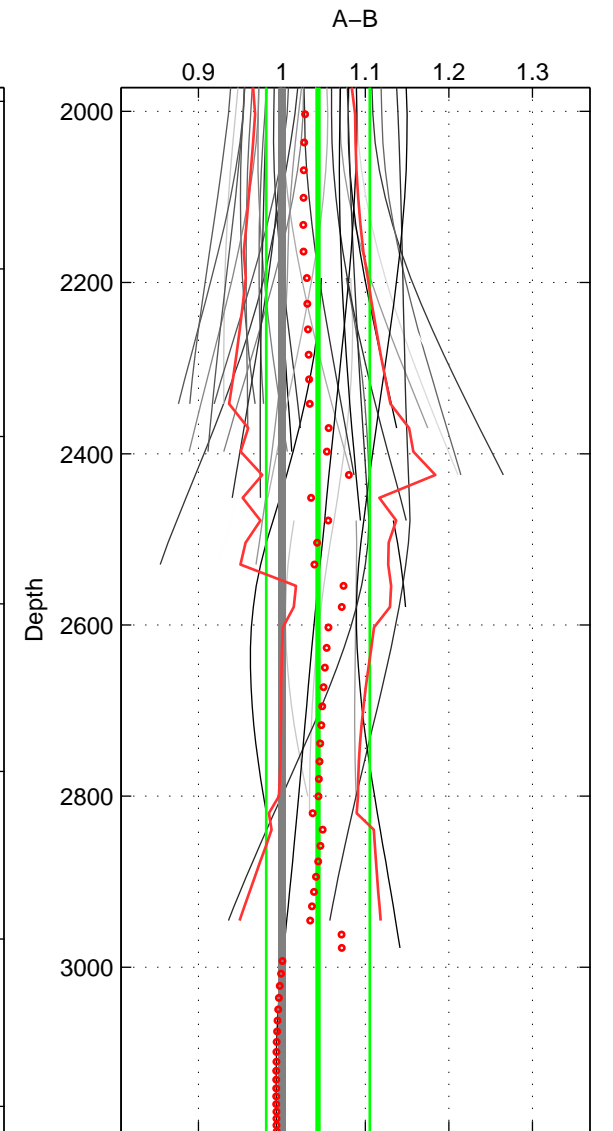

Cruise A (red). Date: Feb 2010 Cruisename: 279-45CE20100209
 Cruise B (blue). Date: Jan 2011 Cruisename: 280-45CE20110103

*** "Favourite" values are means of spaces 1 2 3.

	Offset	O.StDev	Ratio	R.Stdev	Rating
SIGMA:	0.018	0.053	1.016	0.044	4
THETA:	0.034	0.048	1.030	0.039	4
DEPTH:	0.047	0.071	1.043	0.062	4
FAV.:	0.033	0.057	1.030	0.048	4

Profiles of A: 10
 Profiles of B: 8
 Diff profs : 44
 WMoffset (A-B): 0.018209
 WMoffset stdev: 0.053212
 WMratio (A/B): 1.0161
 WMratio stdev: 0.043757

Quality (1-5): 4

Profiles of A: 10
 Profiles of B: 8
 Diff profs : 44
 WMoffset (A-B): 0.034271
 WMoffset stdev: 0.047698
 WMratio (A/B): 1.0298
 WMratio stdev: 0.038968

Quality (1-5): 4

Profiles of A: 10
 Profiles of B: 8
 Diff profs : 44
 WMoffset (A-B): 0.047191
 WMoffset stdev: 0.071014
 WMratio (A/B): 1.0432
 WMratio stdev: 0.062003

Quality (1-5): 4