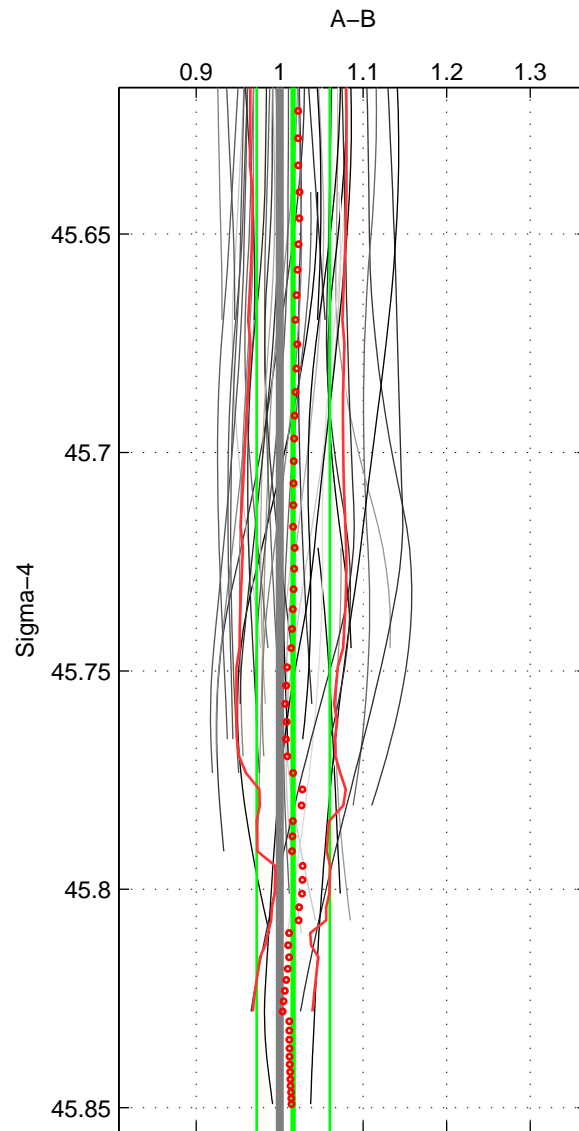

Cruise A (red). Date: Feb 2010 Cruisename: 279-45CE20100209
 Cruise B (blue). Date: Jan 2011 Cruisename: 280-45CE20110103

*** "Favourite" values are means of spaces 1 2 3.

	Offset	O.StDev	Ratio	R.Stdev	Rating
SIGMA:	0.018	0.053	1.016	0.044	4
THETA:	0.034	0.048	1.030	0.039	4
DEPTH:	0.047	0.071	1.043	0.062	4
FAV.:	0.033	0.057	1.030	0.048	4

Profiles of A: 10
 Profiles of B: 8
 Diff profs : 44
 WMoffset (A-B): 0.018209
 WMoffset stdev: 0.053212
 WMratio (A/B): 1.0161
 WMratio stdev: 0.043757

Quality (1-5): 4

Profiles of A: 10
 Profiles of B: 8
 Diff profs : 44
 WMoffset (A-B): 0.034271
 WMoffset stdev: 0.047698
 WMratio (A/B): 1.0298
 WMratio stdev: 0.038968

Quality (1-5): 4

Profiles of A: 10
 Profiles of B: 8
 Diff profs : 44
 WMoffset (A-B): 0.047191
 WMoffset stdev: 0.071014
 WMratio (A/B): 1.0432
 WMratio stdev: 0.062003

Quality (1-5): 4