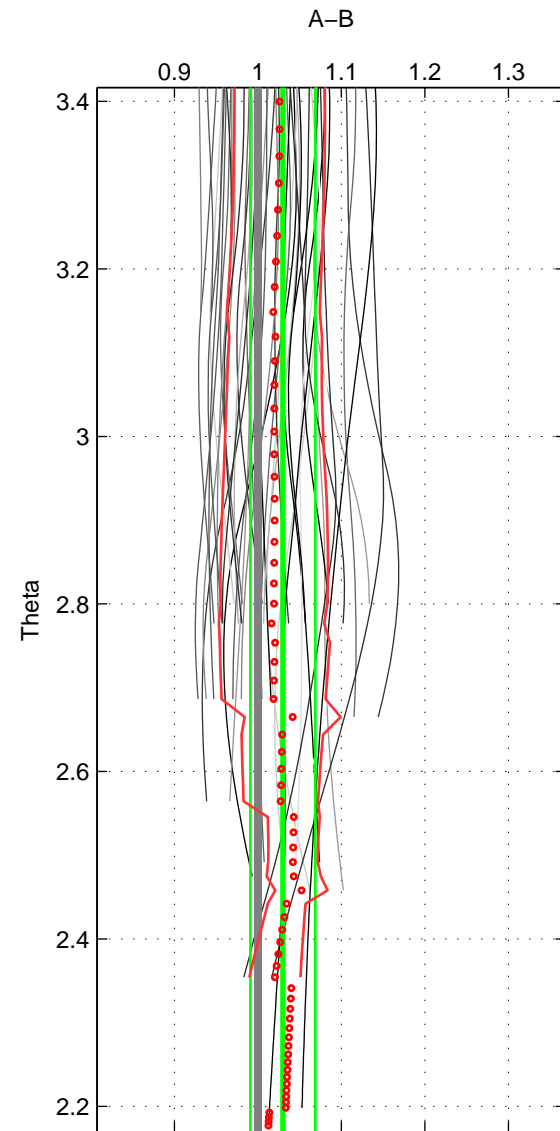

Cruise A (red). Date: Feb 2010 Cruisename: 279-45CE20100209
 Cruise B (blue). Date: Jan 2011 Cruisename: 280-45CE20110103

*** "Favourite" values are means of spaces 1 2 3.

	Offset	O.StDev	Ratio	R.Stdev	Rating
SIGMA:	0.018	0.053	1.016	0.044	4
THETA:	0.034	0.048	1.030	0.039	4
DEPTH:	0.047	0.071	1.043	0.062	4
FAV.:	0.033	0.057	1.030	0.048	4

Profiles of A: 10
 Profiles of B: 8
 Diff profs : 44
 WMoffset (A-B): 0.018209
 WMoffset stdev: 0.053212
 WMratio (A/B): 1.0161
 WMratio stdev: 0.043757

Quality (1-5): 4

Profiles of A: 10
 Profiles of B: 8
 Diff profs : 44
 WMoffset (A-B): 0.034271
 WMoffset stdev: 0.047698
 WMratio (A/B): 1.0298
 WMratio stdev: 0.038968

Quality (1-5): 4

Profiles of A: 10
 Profiles of B: 8
 Diff profs : 44
 WMoffset (A-B): 0.047191
 WMoffset stdev: 0.071014
 WMratio (A/B): 1.0432
 WMratio stdev: 0.062003

Quality (1-5): 4