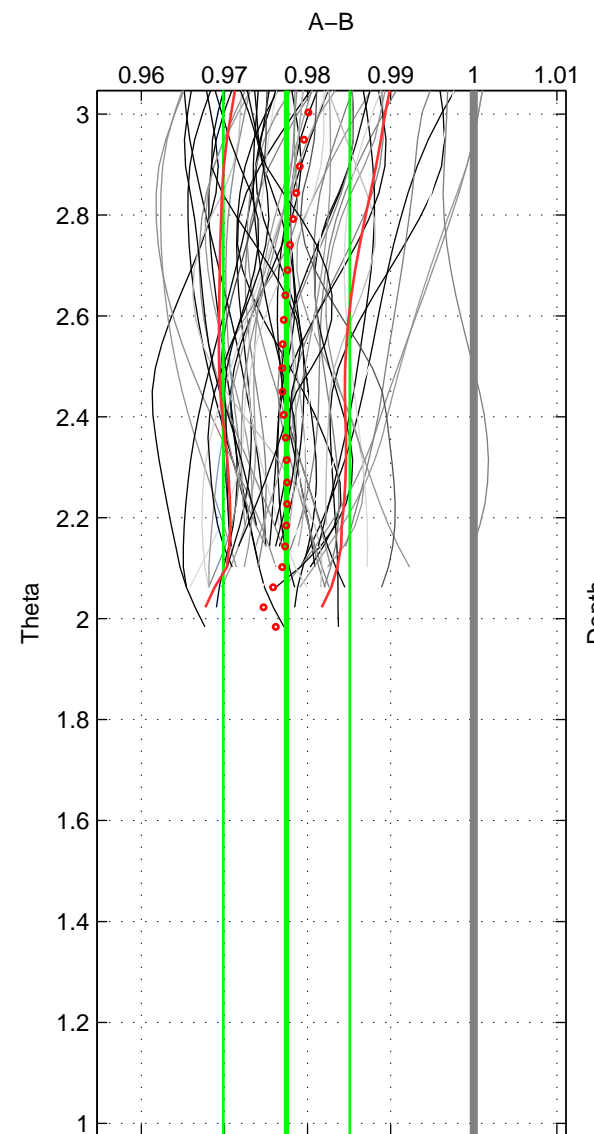

Cruise A (red). Date: Jul 2008 Cruisename: 678-49UF20080617

Cruise B (blue). Date: Feb 2006 Cruisename: 710-49UP20060113

*** "Favourite" values are means of spaces 1 2.

	Offset	O.StDev	Ratio	R.Stdev	Rating
SIGMA:	-0.073	0.013	0.974	0.005	4
THETA:	-0.062	0.021	0.977	0.008	4
DEPTH:	-0.067	0.004	0.976	0.002	3
FAV. :	-0.068	0.017	0.976	0.006	4

Profiles of A: 31
 Profiles of B: 9
 Diff profs : 16
 WMoffset (A-B): -0.072944
 WMoffset stdev: 0.012733
 WMratio (A/B): 0.97365
 WMratio stdev: 0.004688

Quality (1-5): 4

Profiles of A: 31
 Profiles of B: 31
 Diff profs : 58
 WMoffset (A-B): -0.062315
 WMoffset stdev: 0.021299
 WMratio (A/B): 0.97746
 WMratio stdev: 0.0076099

Quality (1-5): 4

Profiles of A: 31
 Profiles of B: 31
 Diff profs : 58
 WMoffset (A-B): -0.06676
 WMoffset stdev: 0.0043205
 WMratio (A/B): 0.97594
 WMratio stdev: 0.0016689

Quality (1-5): 3

Please note that statistics are bad.