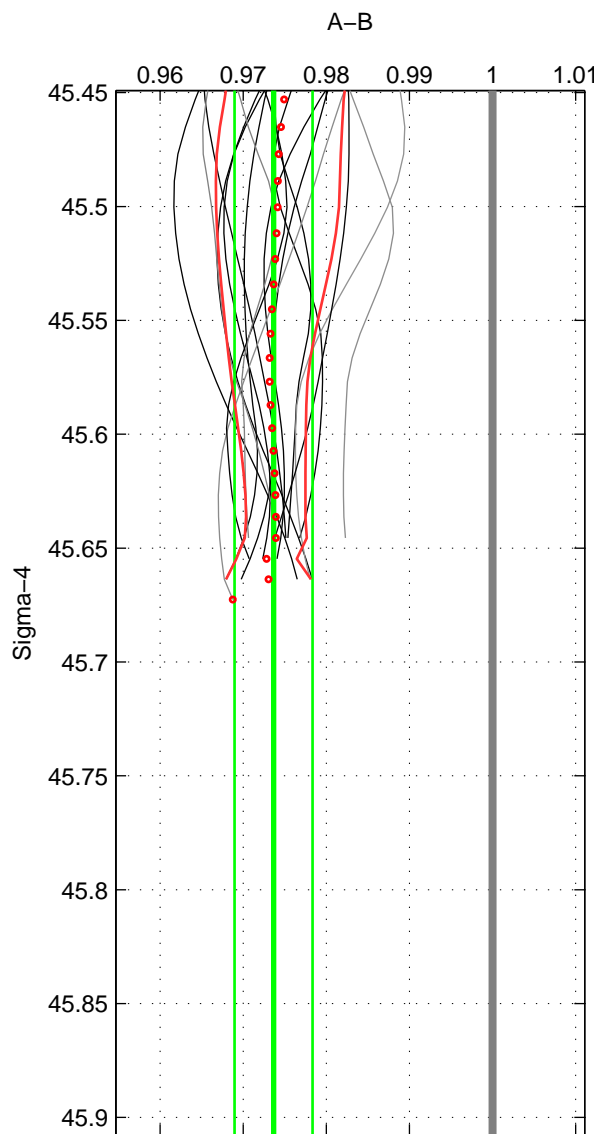

Cruise A (red). Date: Jul 2008 Cruisename: 678-49UF20080617

Cruise B (blue). Date: Feb 2006 Cruisename: 710-49UP20060113

*** "Favourite" values are means of spaces 1 2.

	Offset	O.StDev	Ratio	R.Stdev	Rating
SIGMA:	-0.073	0.013	0.974	0.005	4
THETA:	-0.062	0.021	0.977	0.008	4
DEPTH:	-0.067	0.004	0.976	0.002	3
FAV. :	-0.068	0.017	0.976	0.006	4

Profiles of A: 31
 Profiles of B: 9
 Diff profs : 16
 WMoffset (A-B): -0.072944
 WMoffset stdev: 0.012733
 WMratio (A/B): 0.97365
 WMratio stdev: 0.004688

Quality (1-5): 4

Profiles of A: 31
 Profiles of B: 31
 Diff profs : 58
 WMoffset (A-B): -0.062315
 WMoffset stdev: 0.021299
 WMratio (A/B): 0.97746
 WMratio stdev: 0.0076099

Quality (1-5): 4

Profiles of A: 31
 Profiles of B: 31
 Diff profs : 58
 WMoffset (A-B): -0.06676
 WMoffset stdev: 0.0043205
 WMratio (A/B): 0.97594
 WMratio stdev: 0.0016689

Quality (1-5): 3

Please note that statistics are bad.