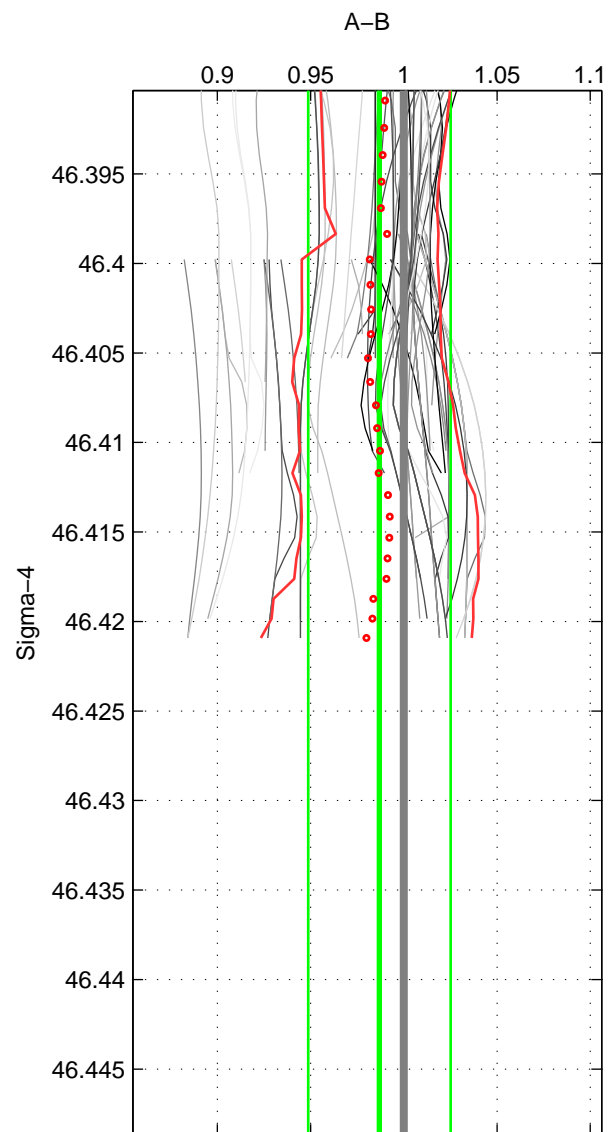

Cruise A (red). Date: Aug 1993 Cruisename: 87-58JH19930730

Cruise B (blue). Date: Jun 1999 Cruisename: 98-58JH19990615

\*\*\* "Favourite" values are means of spaces 1 2 3.

	Offset	O.StDev	Ratio	R.Stdev	Rating
SIGMA:	-0.014	0.039	0.987	0.038	4
THETA:	-0.014	0.039	0.986	0.037	4
DEPTH:	0.007	0.028	1.007	0.028	4
FAV.:	-0.007	0.035	0.993	0.034	4

Profiles of A: 9  
 Profiles of B: 25  
 Diff profs : 67  
 WMoffset (A-B): -0.013569  
 WMoffset stdev: 0.039354  
 WMratio (A/B): 0.98693  
 WMratio stdev: 0.038237

Quality (1-5): 4

Profiles of A: 9  
 Profiles of B: 25  
 Diff profs : 63  
 WMoffset (A-B): -0.014079  
 WMoffset stdev: 0.03853  
 WMratio (A/B): 0.98638  
 WMratio stdev: 0.037422

Quality (1-5): 4

Profiles of A: 9  
 Profiles of B: 27  
 Diff profs : 70  
 WMoffset (A-B): 0.0069716  
 WMoffset stdev: 0.027741  
 WMratio (A/B): 1.0068  
 WMratio stdev: 0.027502

Quality (1-5): 4