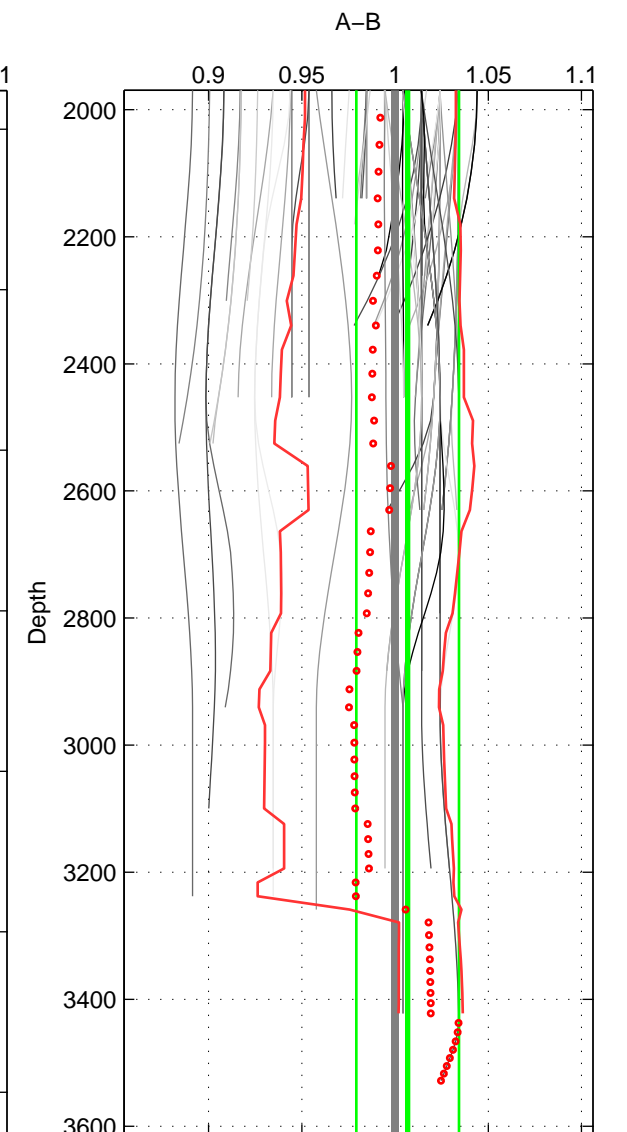

Cruise A (red). Date: Aug 1993 Cruisename: 87-58JH19930730

Cruise B (blue). Date: Jun 1999 Cruisename: 98-58JH19990615

\*\*\* "Favourite" values are means of spaces 1 2 3.

	Offset	O.StDev	Ratio	R.Stdev	Rating
SIGMA:	-0.014	0.039	0.987	0.038	4
THETA:	-0.014	0.039	0.986	0.037	4
DEPTH:	0.007	0.028	1.007	0.028	4
FAV.:	-0.007	0.035	0.993	0.034	4

Profiles of A: 9  
 Profiles of B: 25  
 Diff profs : 67  
 WMoffset (A-B): -0.013569  
 WMoffset stdev: 0.039354  
 WMratio (A/B): 0.98693  
 WMratio stdev: 0.038237

Quality (1-5): 4

Profiles of A: 9  
 Profiles of B: 25  
 Diff profs : 63  
 WMoffset (A-B): -0.014079  
 WMoffset stdev: 0.03853  
 WMratio (A/B): 0.98638  
 WMratio stdev: 0.037422

Quality (1-5): 4

Profiles of A: 9  
 Profiles of B: 27  
 Diff profs : 70  
 WMoffset (A-B): 0.0069716  
 WMoffset stdev: 0.027741  
 WMratio (A/B): 1.0068  
 WMratio stdev: 0.027502

Quality (1-5): 4