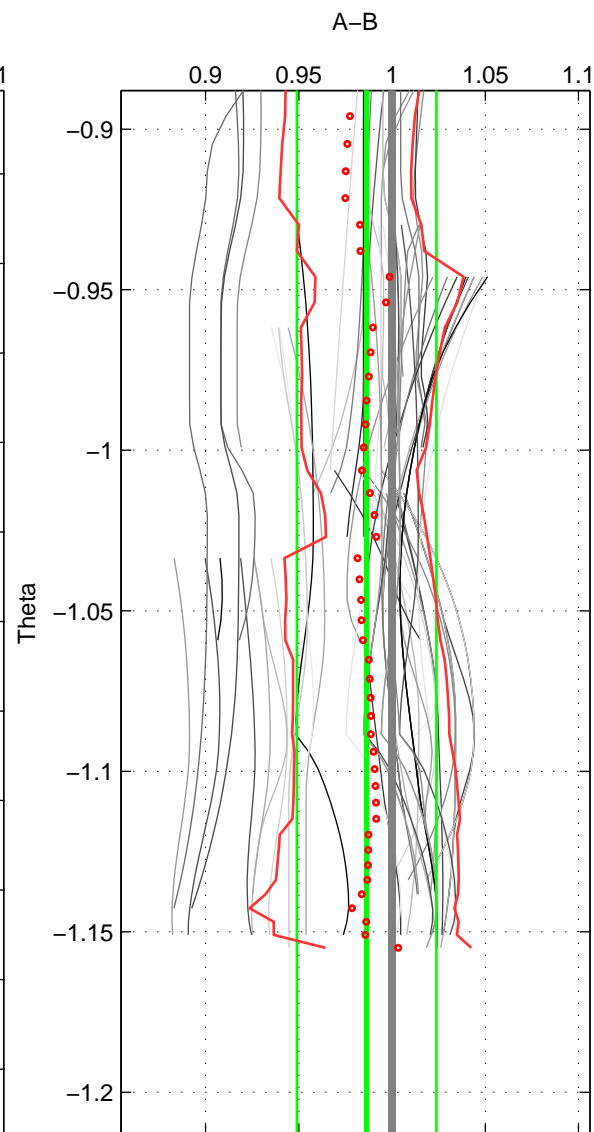

Cruise A (red). Date: Aug 1993 Cruisename: 87-58JH19930730

Cruise B (blue). Date: Jun 1999 Cruisename: 98-58JH19990615

\*\*\* "Favourite" values are means of spaces 1 2 3.

	Offset	O.StDev	Ratio	R.Stdev	Rating
SIGMA:	-0.014	0.039	0.987	0.038	4
THETA:	-0.014	0.039	0.986	0.037	4
DEPTH:	0.007	0.028	1.007	0.028	4
FAV.:	-0.007	0.035	0.993	0.034	4

Profiles of A: 9  
 Profiles of B: 25  
 Diff profs : 67  
 WMoffset (A-B): -0.013569  
 WMoffset stdev: 0.039354  
 WMratio (A/B): 0.98693  
 WMratio stdev: 0.038237

Quality (1-5): 4

Profiles of A: 9  
 Profiles of B: 25  
 Diff profs : 63  
 WMoffset (A-B): -0.014079  
 WMoffset stdev: 0.03853  
 WMratio (A/B): 0.98638  
 WMratio stdev: 0.037422

Quality (1-5): 4

Profiles of A: 9  
 Profiles of B: 27  
 Diff profs : 70  
 WMoffset (A-B): 0.0069716  
 WMoffset stdev: 0.027741  
 WMratio (A/B): 1.0068  
 WMratio stdev: 0.027502

Quality (1-5): 4